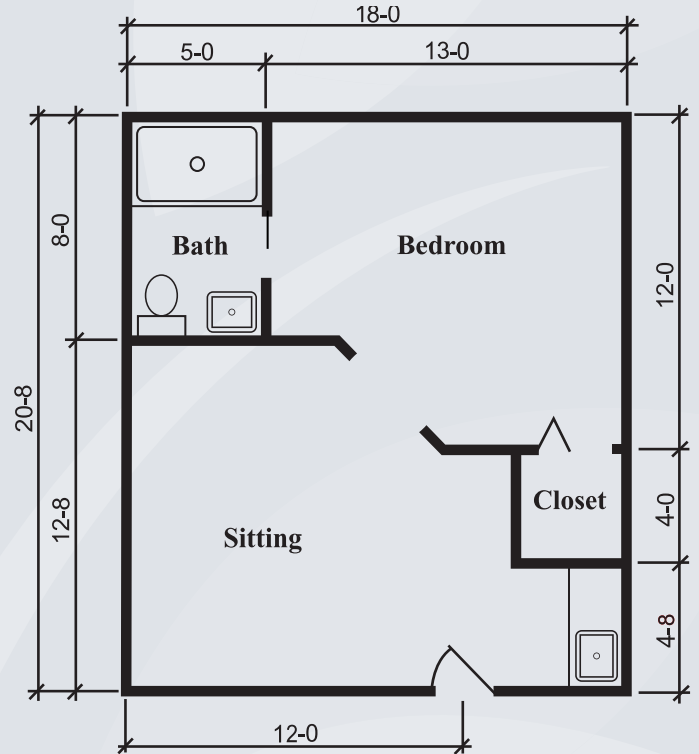

Floor Plans

Silverdale Suite
288 sq. ft.

Townsend Suite
324 sq. ft.

Dimensions are approximate. Floor plans may vary.

Brookdale Richmond
3700 South A Street, Richmond, IN 47374 | (765) 939-3310

brookdale.com

Floor Plans

Richmond Suite
360 sq. ft.

Ashton Suite
372 sq. ft.

Dimensions are approximate. Floor plans may vary.

Brookdale Richmond
3700 South A Street, Richmond, IN 47374 | (765) 939-3310

brookdale.com