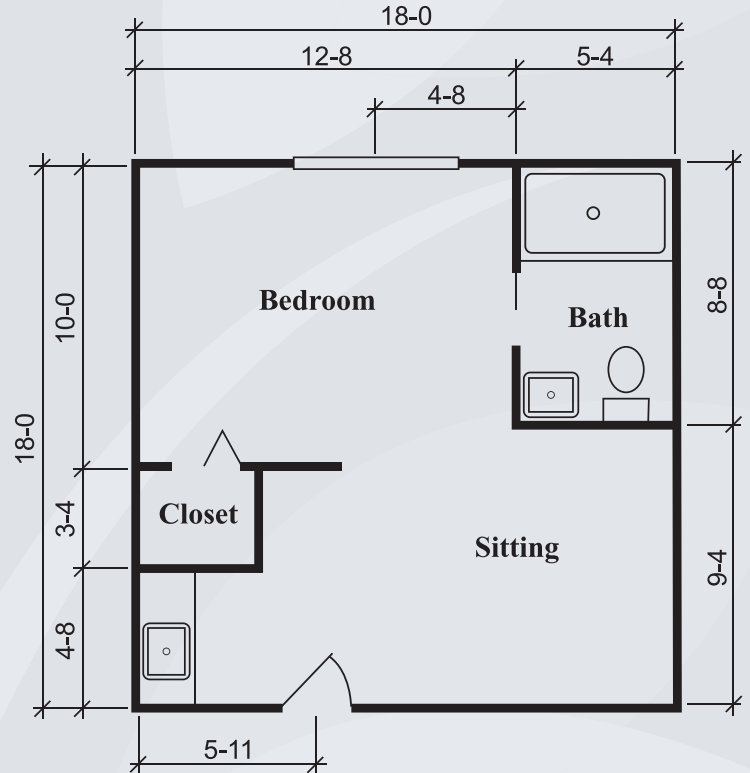

Floor Plans

Silverdale Suite
288 sq. ft.

Townsend Suite
324 sq. ft.

Dimensions are approximate. Floor plans may vary.

Brookdale Richmond
3700 South A Street, Richmond, IN 47374 | (765) 939-3310

brookdale.com

Floor Plans

Richmond Suite
360 sq. ft.

Ashton Suite
372 sq. ft.

Dimensions are approximate. Floor plans may vary.

Brookdale Richmond
3700 South A Street, Richmond, IN 47374 | (765) 939-3310

brookdale.com