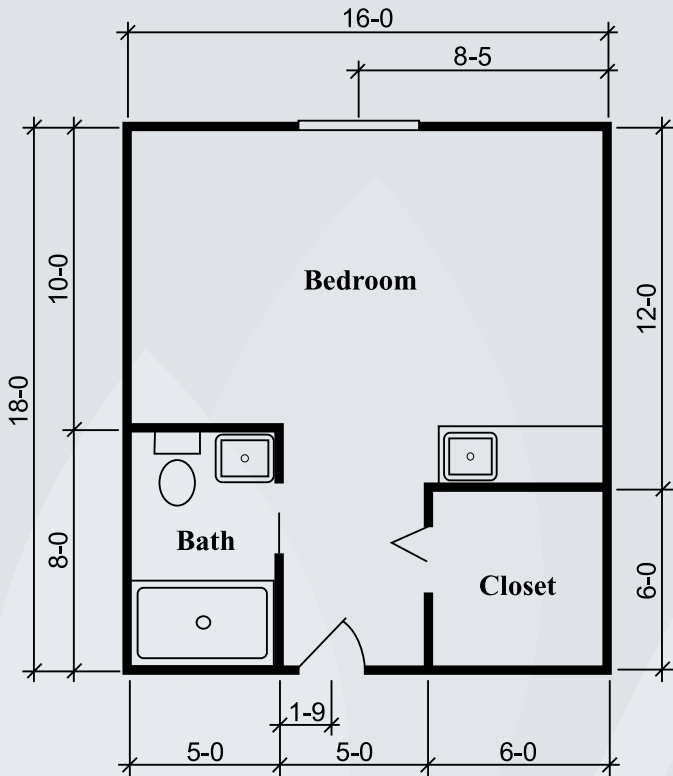

Floor Plans

Silverdale Suite
288 sq. ft.

Townsend Suite
324 sq. ft.

Dimensions are approximate. Floor plans may vary.

Brookdale Richmond
3700 South A Street, Richmond, IN 47374 | (765) 939-3310

brookdale.com

Floor Plans

Richmond Suite
360 sq. ft.

Ashton Suite
372 sq. ft.

Dimensions are approximate. Floor plans may vary.

Brookdale Richmond
3700 South A Street, Richmond, IN 47374 | (765) 939-3310

brookdale.com