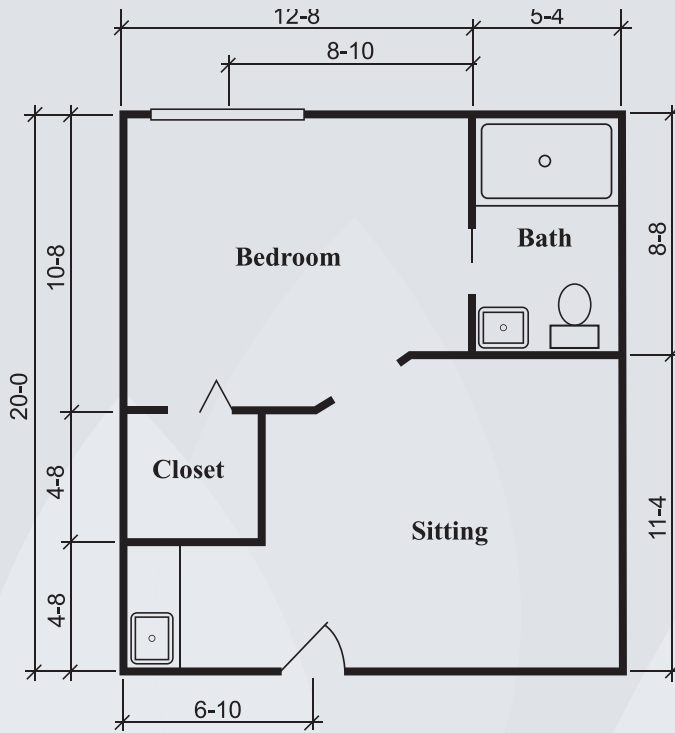

Floor Plans

Silverdale Suite
288 sq. ft.

Townsend Suite
324 sq. ft.

Dimensions are approximate. Floor plans may vary.

Brookdale Richmond
3700 South A Street, Richmond, IN 47374 | (765) 939-3310

brookdale.com

Floor Plans

Richmond Suite
360 sq. ft.

Ashton Suite
372 sq. ft.

Dimensions are approximate. Floor plans may vary.

Brookdale Richmond
3700 South A Street, Richmond, IN 47374 | (765) 939-3310

brookdale.com