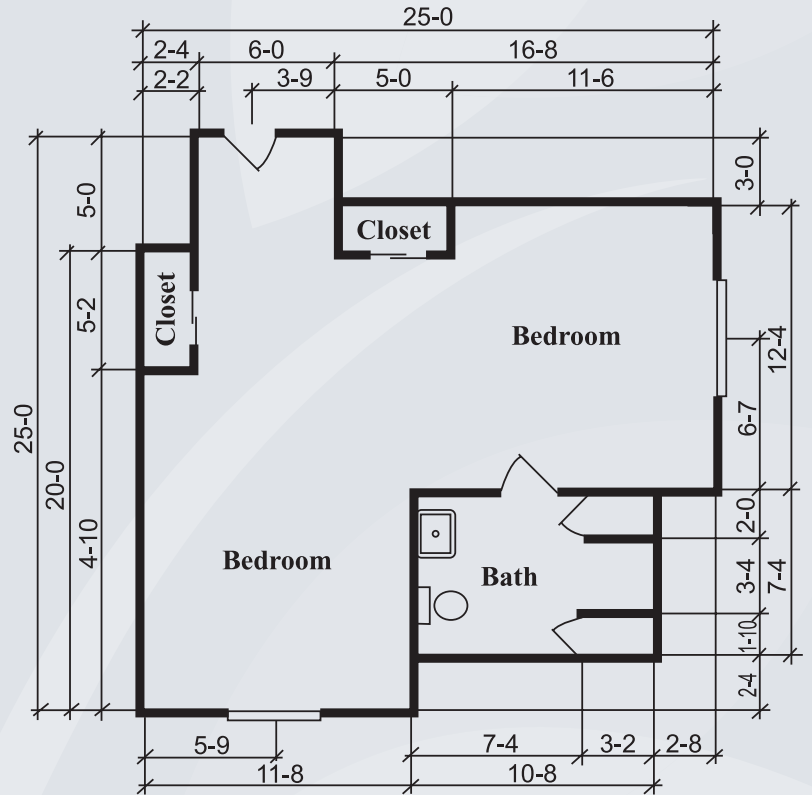

# Floor Plans

**Private Suite**  
315 sq. ft.

**Semi Private Suite**  
625 sq. ft.

*Dimensions are approximate. Floor plans may vary.*

**Brookdale Eden Prairie**  
7513 Mitchell Road, Eden Prairie, MN 55344 | (612) 638-5300