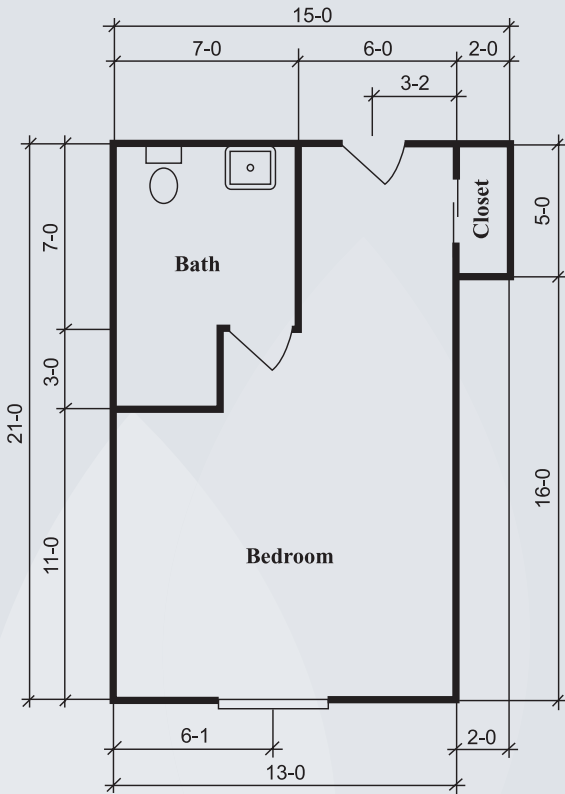

# Floor Plans

**Private Suite**  
315 sq. ft.

**Semi Private Suite**  
625 sq. ft.

*Dimensions are approximate. Floor plans may vary.*

**Brookdale Eden Prairie**  
7513 Mitchell Road, Eden Prairie, MN 55344 | (612) 638-5300