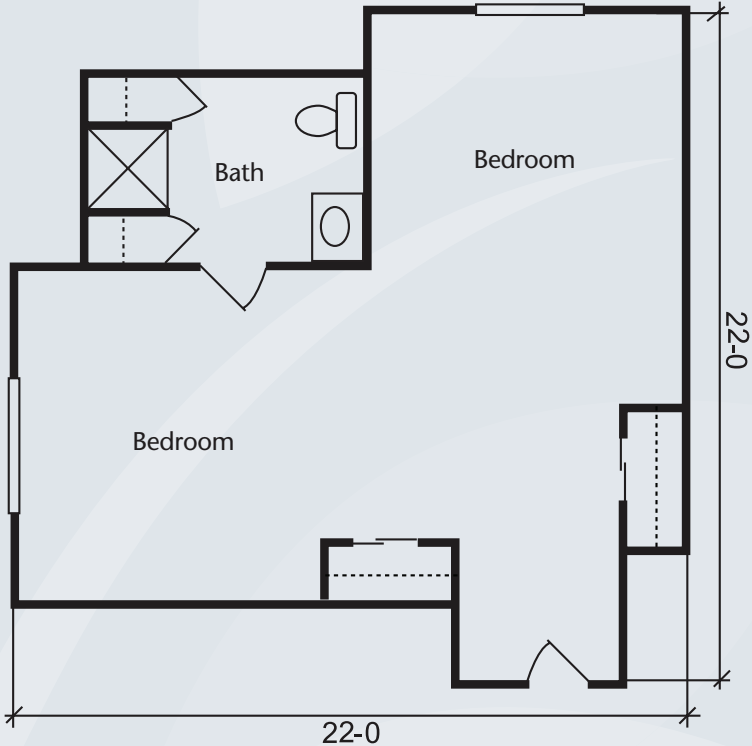

# Floor Plans

Private Suite  
315 sq. ft.

Semi Private Suite  
484 sq. ft.

Dimensions are approximate. Floor plans may vary.

**Brookdale Plymouth** | Formerly Clare Bridge® Plymouth  
15855 22nd Avenue North, Plymouth, MN 55447 | (763) 476-8200