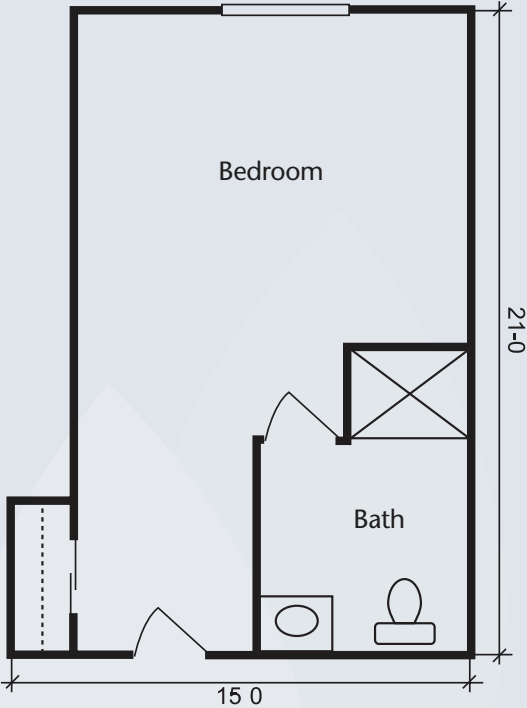

# Floor Plans

Private Suite  
315 sq. ft.

Semi Private Suite  
484 sq. ft.

Dimensions are approximate. Floor plans may vary.

**Brookdale Plymouth** | Formerly Clare Bridge® Plymouth  
15855 22nd Avenue North, Plymouth, MN 55447 | (763) 476-8200