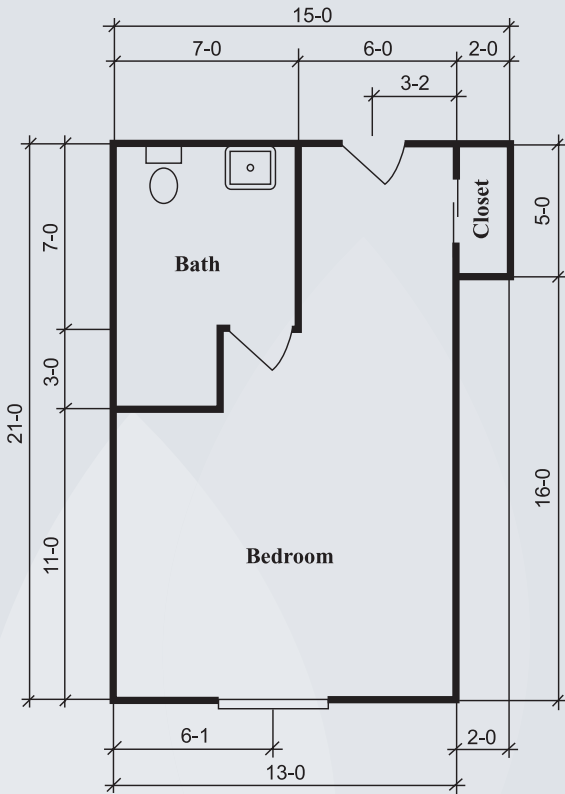

Floor Plans

Private Suite
315 sq. ft.

Semi Private Suite
625 sq. ft.

Dimensions are approximate. Floor plans may vary.

Brookdale Eagan
1365 Crestridge Lane, Eagan, MN 55123 | (651) 686-5557

brookdale.com