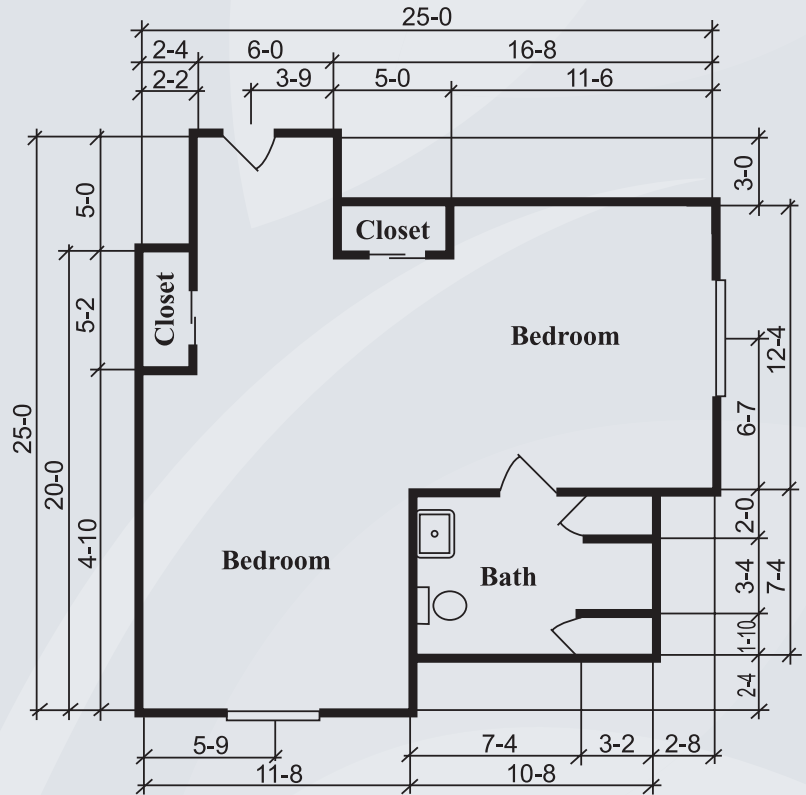

Floor Plans

Private Suite
315 sq. ft.

Semi Private Suite
625 sq. ft.

Dimensions are approximate. Floor plans may vary.

Brookdale Eagan
1365 Crestridge Lane, Eagan, MN 55123 | (651) 686-5557

brookdale.com