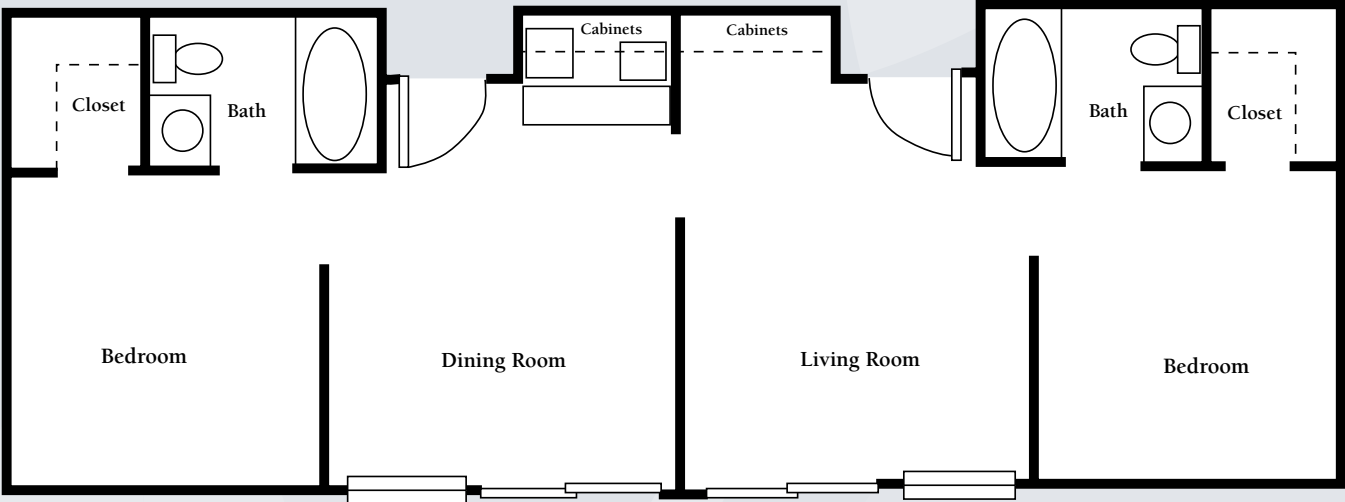

# Floor Plans

One Bedroom Deluxe  
Approx. 485 sq. ft.

*Dimensions are approximate. Floor plans may vary.*

**Brookdale Anaheim Hills**  
380 S. Anaheim Hills Road, Anaheim Hills, California 92807 | (714) 974-1616  
RCFE # 306002955

# Floor Plans

Two Bedroom Apartment  
Approx. 900 sq. ft.

*Dimensions are approximate. Floor plans may vary.*

**Brookdale Anaheim Hills**  
380 S. Anaheim Hills Road, Anaheim Hills, California 92807 | (714) 974-1616  
RCFE # 306002955