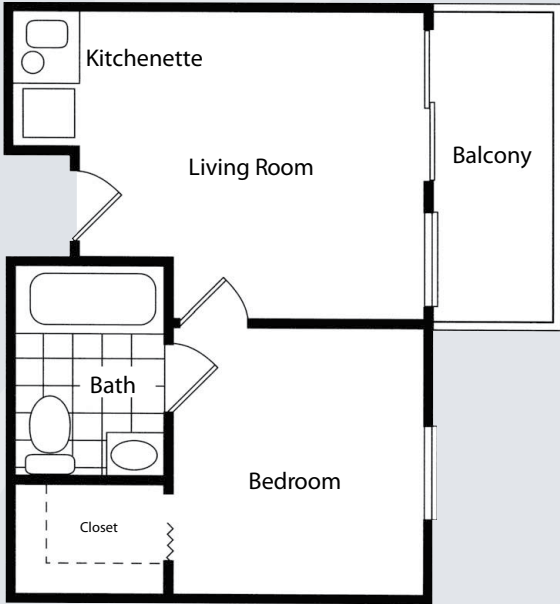

# Floor Plans

Studio  
Approx. 395 sq. ft.

One Bedroom  
Approx. 450 sq. ft.

*Dimensions are approximate. Floor plans may vary.*

**Brookdale Anaheim Hills**  
380 S. Anaheim Hills Road, Anaheim Hills, California 92807 | (714) 974-1616  
RCFE # 306002955

# Floor Plans

One Bedroom Deluxe  
Approx. 485 sq. ft.

*Dimensions are approximate. Floor plans may vary.*

**Brookdale Anaheim Hills**  
380 S. Anaheim Hills Road, Anaheim Hills, California 92807 | (714) 974-1616  
RCFE # 306002955

# Floor Plans

Two Bedroom Apartment  
Approx. 900 sq. ft.

*Dimensions are approximate. Floor plans may vary.*

**Brookdale Anaheim Hills**  
380 S. Anaheim Hills Road, Anaheim Hills, California 92807 | (714) 974-1616  
RCFE # 306002955