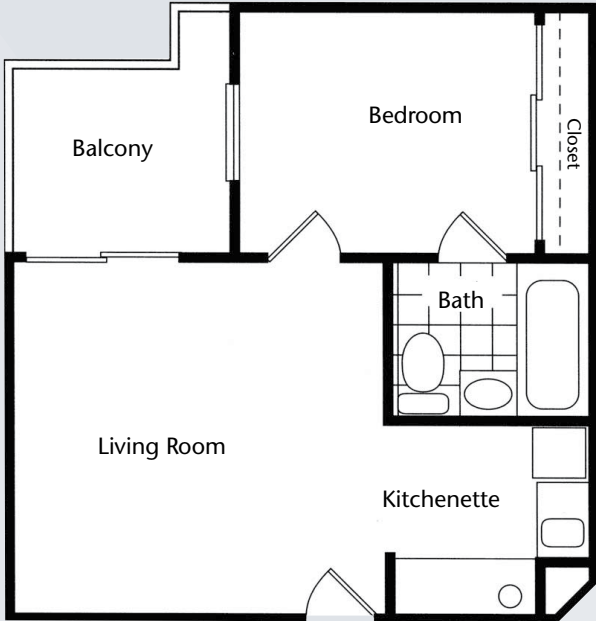

# Floor Plans

Studio  
Approx. 395 sq. ft.

One Bedroom  
Approx. 450 sq. ft.

*Dimensions are approximate. Floor plans may vary.*

**Brookdale Anaheim Hills**  
380 S. Anaheim Hills Road, Anaheim Hills, California 92807 | (714) 974-1616  
RCFE # 306002955

# Floor Plans

One Bedroom Deluxe  
Approx. 485 sq. ft.

*Dimensions are approximate. Floor plans may vary.*

**Brookdale Anaheim Hills**  
380 S. Anaheim Hills Road, Anaheim Hills, California 92807 | (714) 974-1616  
RCFE # 306002955

# Floor Plans

Two Bedroom Apartment  
Approx. 900 sq. ft.

*Dimensions are approximate. Floor plans may vary.*

**Brookdale Anaheim Hills**  
380 S. Anaheim Hills Road, Anaheim Hills, California 92807 | (714) 974-1616  
RCFE # 306002955