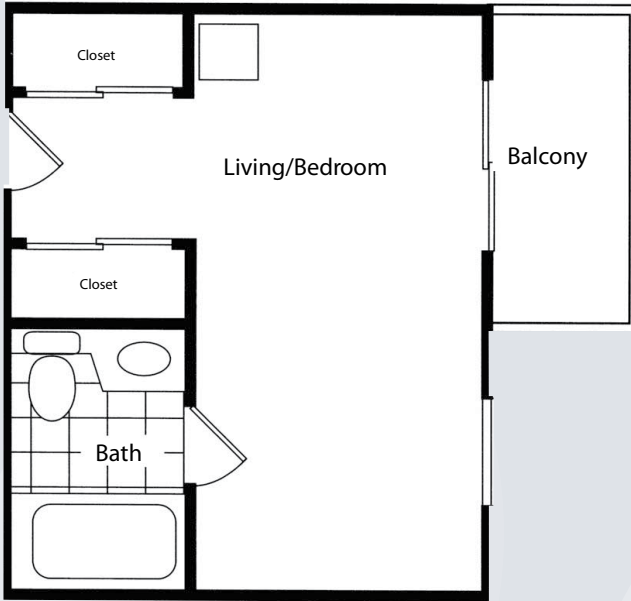

# Floor Plans

Studio  
Approx. 395 sq. ft.

One Bedroom  
Approx. 450 sq. ft.

*Dimensions are approximate. Floor plans may vary.*

**Brookdale Anaheim Hills**  
380 S. Anaheim Hills Road, Anaheim Hills, California 92807 | (714) 974-1616  
RCFE # 306002955

# Floor Plans

One Bedroom Deluxe  
Approx. 485 sq. ft.

*Dimensions are approximate. Floor plans may vary.*

**Brookdale Anaheim Hills**  
380 S. Anaheim Hills Road, Anaheim Hills, California 92807 | (714) 974-1616  
RCFE # 306002955

# Floor Plans

Two Bedroom Apartment  
Approx. 900 sq. ft.

*Dimensions are approximate. Floor plans may vary.*

**Brookdale Anaheim Hills**  
380 S. Anaheim Hills Road, Anaheim Hills, California 92807 | (714) 974-1616  
RCFE # 306002955