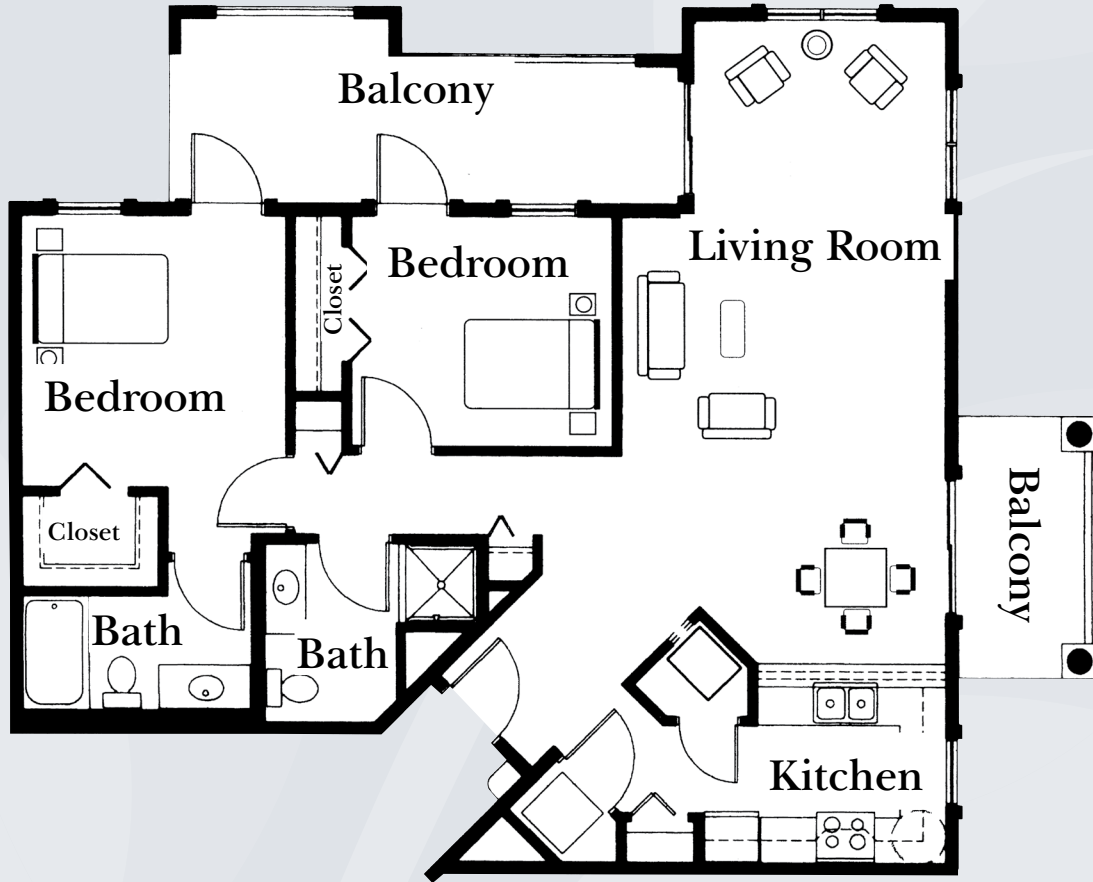

# Floor Plans

## One Bedroom W/Den

## Deluxe One Bedroom

**Brookdale Mirage Inn**

72750 Country Club Drive, Rancho Mirage, California 92270 | (760) 346-7772

[brookdale.com](http://brookdale.com)

# Floor Plans

Deluxe Two Bedroom

**Brookdale Mirage Inn**

72750 Country Club Drive, Rancho Mirage, California 92270 | (760) 346-7772

[brookdale.com](http://brookdale.com)