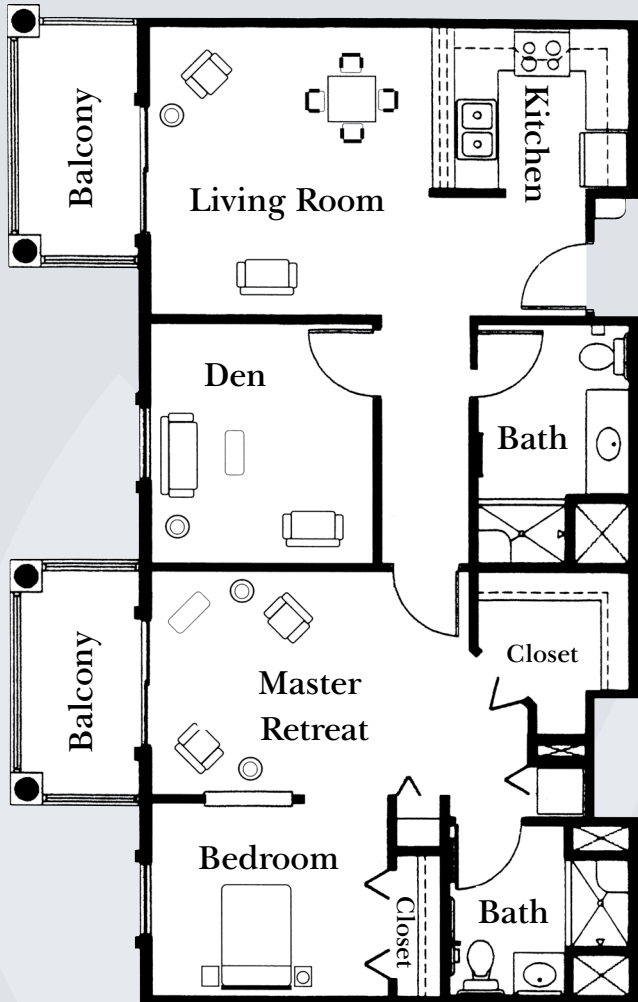

# Floor Plans

Studio

One Bedroom

Dimensions are approximate. Floor plans may vary.

**Brookdale Mirage Inn**  
72750 Country Club Drive, Rancho Mirage, California 92270 | (760) 346-7772

[brookdale.com](http://brookdale.com)

# Floor Plans

## One Bedroom W/Den