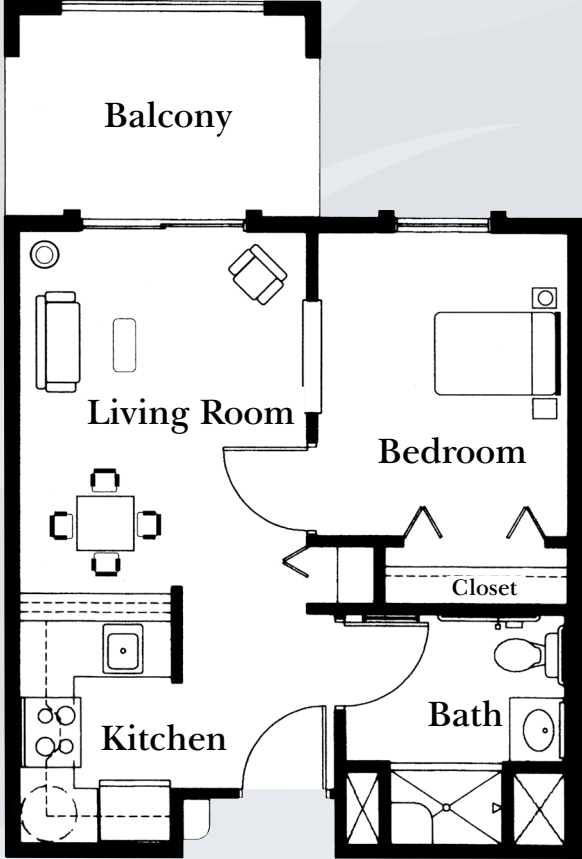

# Floor Plans

Studio

One Bedroom

Dimensions are approximate. Floor plans may vary.

**Brookdale Mirage Inn**  
72750 Country Club Drive, Rancho Mirage, California 92270 | (760) 346-7772

[brookdale.com](http://brookdale.com)

# Floor Plans

## One Bedroom W/Den