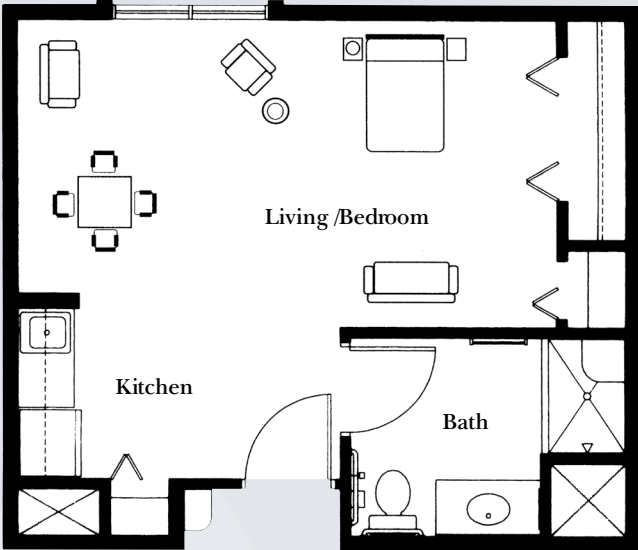

# Floor Plans

Studio

One Bedroom

Dimensions are approximate. Floor plans may vary.

**Brookdale Mirage Inn**  
72750 Country Club Drive, Rancho Mirage, California 92270 | (760) 346-7772

[brookdale.com](http://brookdale.com)

# Floor Plans

## One Bedroom W/Den