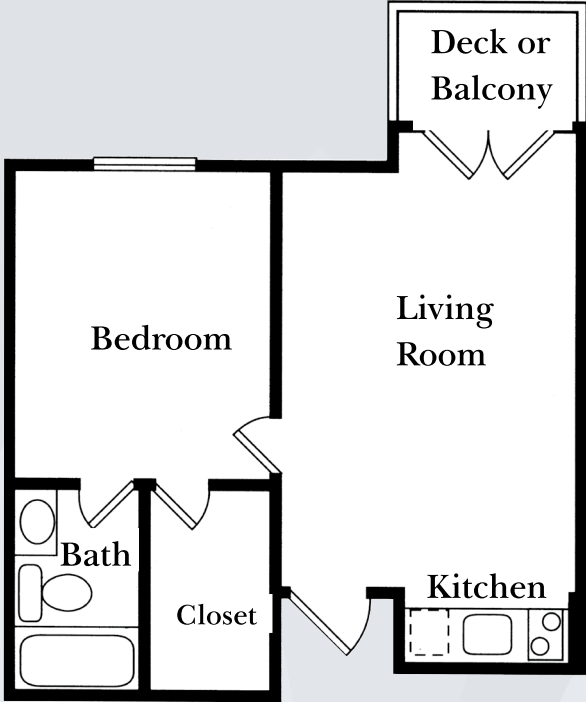

Floor Plans

One Bedroom
450 sq. ft.

One Bedroom
456 sq. ft.

Dimensions are approximate. Floor plans may vary.

Brookdale Monrovia
201 E. Foothill Boulevard, Monrovia, California 91016 | (626) 301-0204
RCFE # 197606301

brookdale.com

Floor Plans

One Bedroom
477 sq. ft.

One Bedroom
556 sq. ft.

Brookdale Monrovia

201 E. Foothill Boulevard, Monrovia, California 91016 | (626) 301-0204
RCFE # 197606301

brookdale.com

Floor Plans

One Bedroom
585 sq. ft.

Brookdale Monrovia

201 E. Foothill Boulevard, Monrovia, California 91016 | (626) 301-0204
RCFE # 197606301

brookdale.com