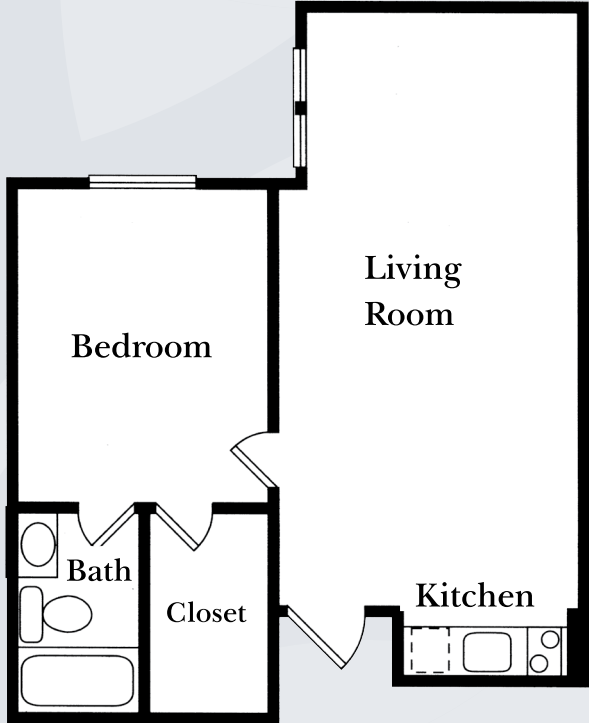

Floor Plans

One Bedroom
450 sq. ft.

One Bedroom
456 sq. ft.

Dimensions are approximate. Floor plans may vary.

Brookdale Monrovia
201 E. Foothill Boulevard, Monrovia, California 91016 | (626) 301-0204
RCFE # 197606301

brookdale.com

Floor Plans

One Bedroom
477 sq. ft.

One Bedroom
556 sq. ft.

Brookdale Monrovia

201 E. Foothill Boulevard, Monrovia, California 91016 | (626) 301-0204
RCFE # 197606301

brookdale.com

Floor Plans

One Bedroom
585 sq. ft.

Brookdale Monrovia

201 E. Foothill Boulevard, Monrovia, California 91016 | (626) 301-0204
RCFE # 197606301

brookdale.com