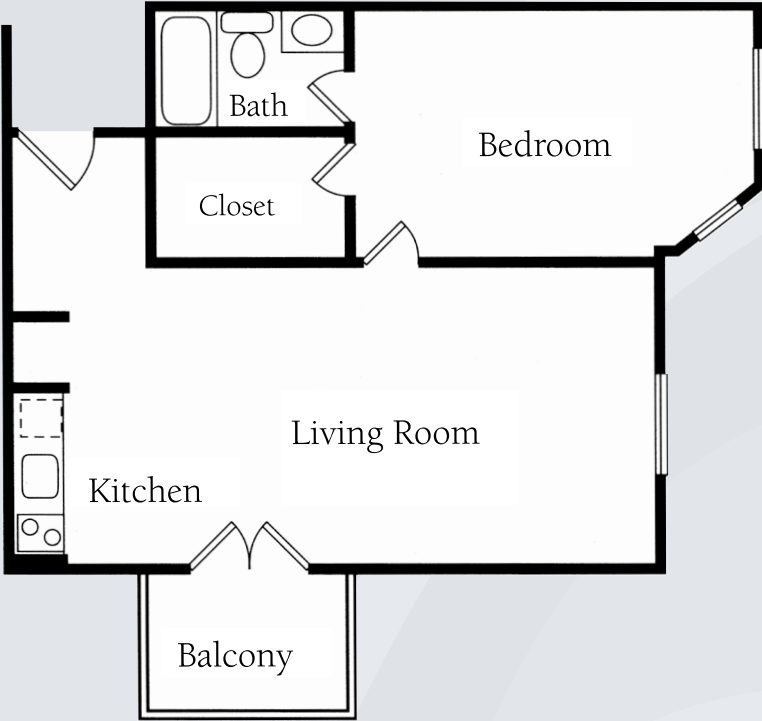

Floor Plans

One Bedroom
585 sq. ft.

Brookdale Monrovia

201 E. Foothill Boulevard, Monrovia, California 91016 | (626) 301-0204
RCFE # 197606301

brookdale.com