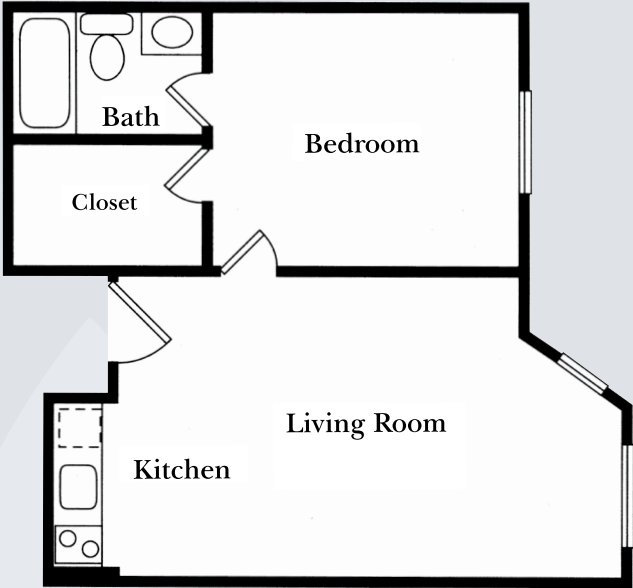

Floor Plans

One Bedroom
450 sq. ft.

One Bedroom
456 sq. ft.

Dimensions are approximate. Floor plans may vary.

Brookdale Monrovia
201 E. Foothill Boulevard, Monrovia, California 91016 | (626) 301-0204
RCFE # 197606301

brookdale.com

Floor Plans

One Bedroom
477 sq. ft.

One Bedroom
556 sq. ft.

Brookdale Monrovia

201 E. Foothill Boulevard, Monrovia, California 91016 | (626) 301-0204
RCFE # 197606301

brookdale.com

Floor Plans

One Bedroom
585 sq. ft.

Brookdale Monrovia

201 E. Foothill Boulevard, Monrovia, California 91016 | (626) 301-0204
RCFE # 197606301

brookdale.com