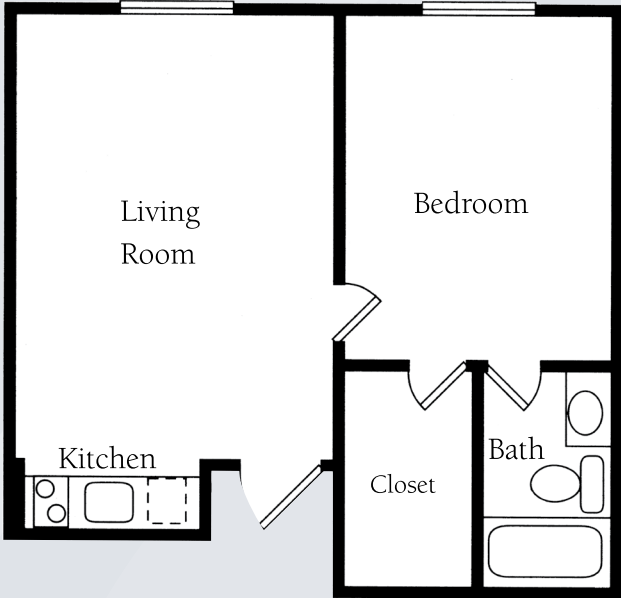

Floor Plans

One Bedroom
450 sq. ft.

One Bedroom
456 sq. ft.

Dimensions are approximate. Floor plans may vary.

Brookdale Monrovia
201 E. Foothill Boulevard, Monrovia, California 91016 | (626) 301-0204
RCFE # 197606301

brookdale.com

Floor Plans

One Bedroom
477 sq. ft.

One Bedroom
556 sq. ft.

Brookdale Monrovia

201 E. Foothill Boulevard, Monrovia, California 91016 | (626) 301-0204
RCFE # 197606301

brookdale.com

Floor Plans

One Bedroom
585 sq. ft.

Brookdale Monrovia

201 E. Foothill Boulevard, Monrovia, California 91016 | (626) 301-0204
RCFE # 197606301

brookdale.com