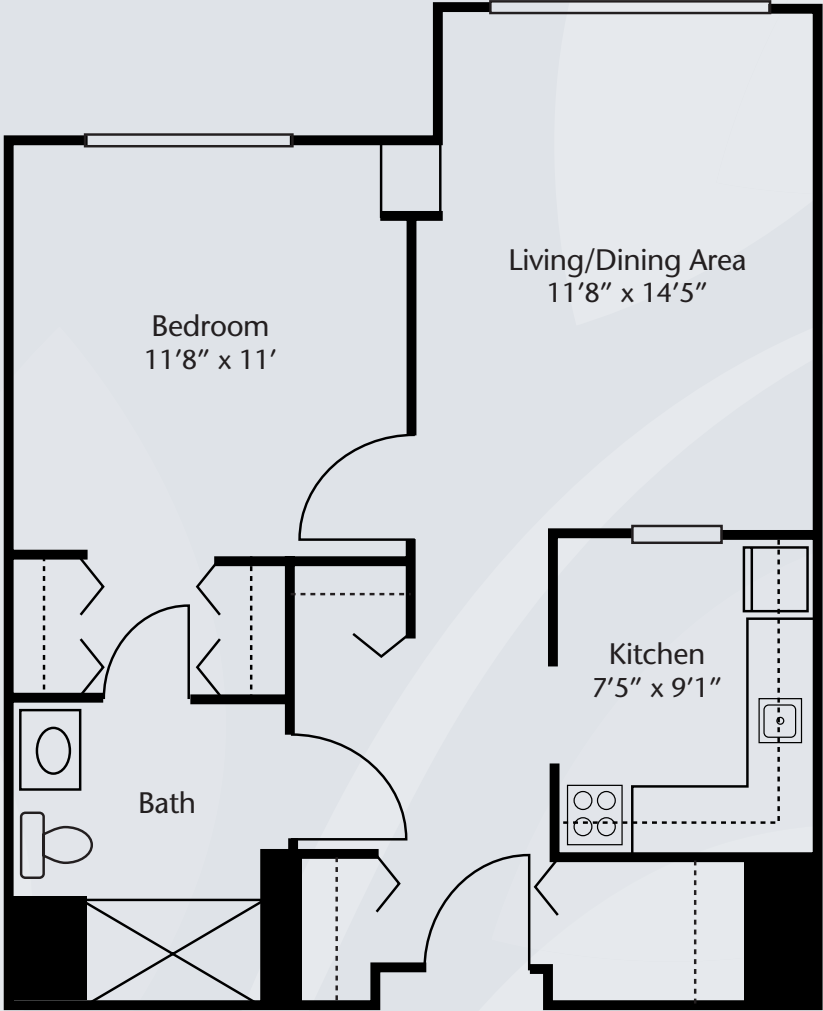

Floor Plans

The Linden

Dimensions are approximate. Floor plans may vary.

Brookdale Northbrook
4501 Concord Lane, Northbrook, Illinois 60062 | (847) 803-7100

brookdale.com

Floor Plans

The Birch

Dimensions are approximate. Floor plans may vary.

Brookdale Northbrook
4501 Concord Lane, Northbrook, Illinois 60062 | (847) 803-7100

brookdale.com

Floor Plans

The Willow

Dimensions are approximate. Floor plans may vary.

Brookdale Northbrook
4501 Concord Lane, Northbrook, Illinois 60062 | (847) 803-7100

brookdale.com

Floor Plans

The Juniper

Dimensions are approximate. Floor plans may vary.

Brookdale Northbrook
4501 Concord Lane, Northbrook, Illinois 60062 | (847) 803-7100

brookdale.com

Floor Plans

The Maple

Dimensions are approximate. Floor plans may vary.

Brookdale Northbrook
4501 Concord Lane, Northbrook, Illinois 60062 | (847) 803-7100

brookdale.com

Floor Plans

The Bayberry

Dimensions are approximate. Floor plans may vary.