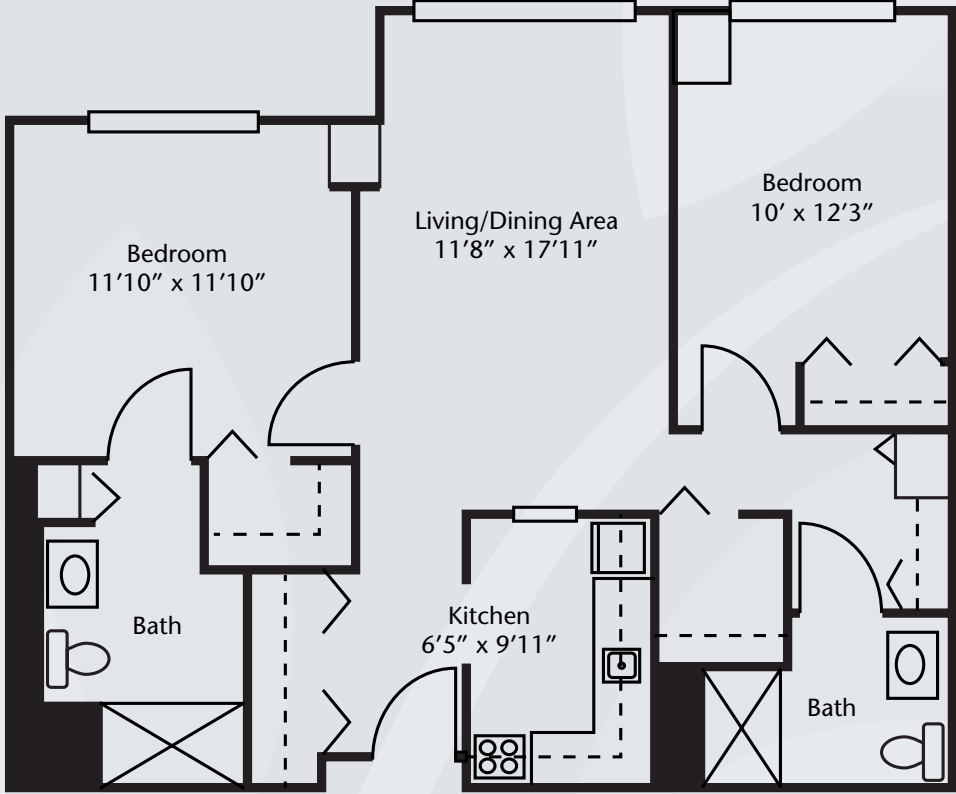

brookdale.com

Floor Plans

The Juniper

Dimensions are approximate. Floor plans may vary.

Brookdale Northbrook
4501 Concord Lane, Northbrook, Illinois 60062 | (847) 803-7100

brookdale.com

Floor Plans

The Maple

Dimensions are approximate. Floor plans may vary.

Brookdale Northbrook
4501 Concord Lane, Northbrook, Illinois 60062 | (847) 803-7100

brookdale.com

Floor Plans

The Bayberry

Dimensions are approximate. Floor plans may vary.