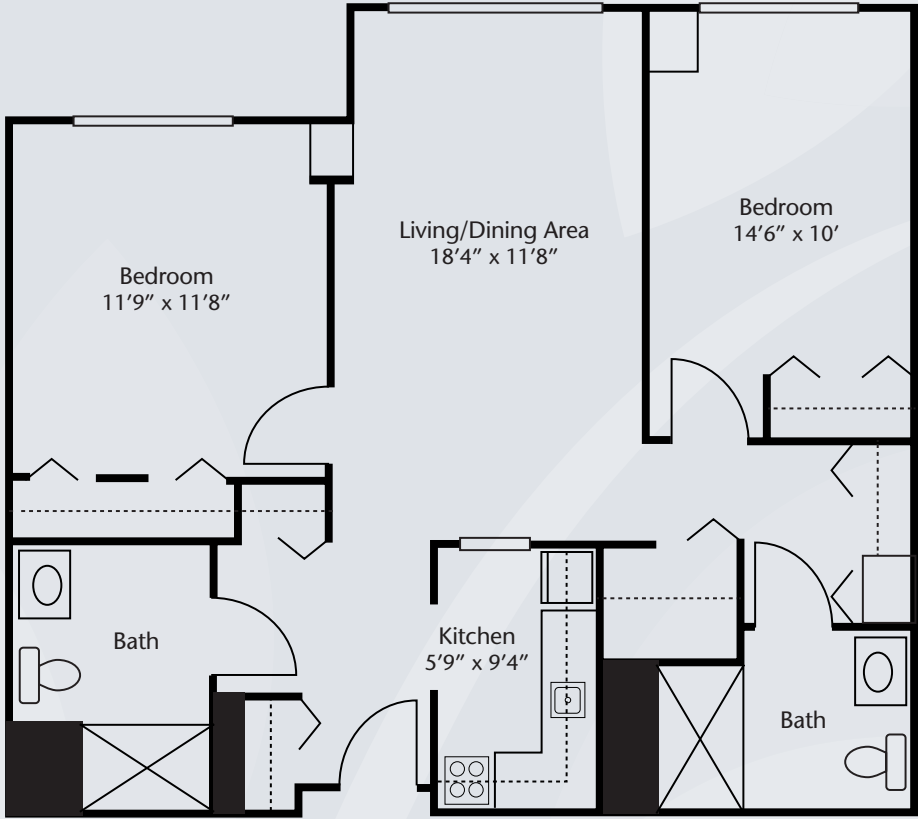

brookdale.com

Floor Plans

The Juniper

Dimensions are approximate. Floor plans may vary.

Brookdale Northbrook
4501 Concord Lane, Northbrook, Illinois 60062 | (847) 803-7100

brookdale.com

Floor Plans

The Maple

Dimensions are approximate. Floor plans may vary.

Brookdale Northbrook
4501 Concord Lane, Northbrook, Illinois 60062 | (847) 803-7100

brookdale.com

Floor Plans

The Bayberry

Dimensions are approximate. Floor plans may vary.