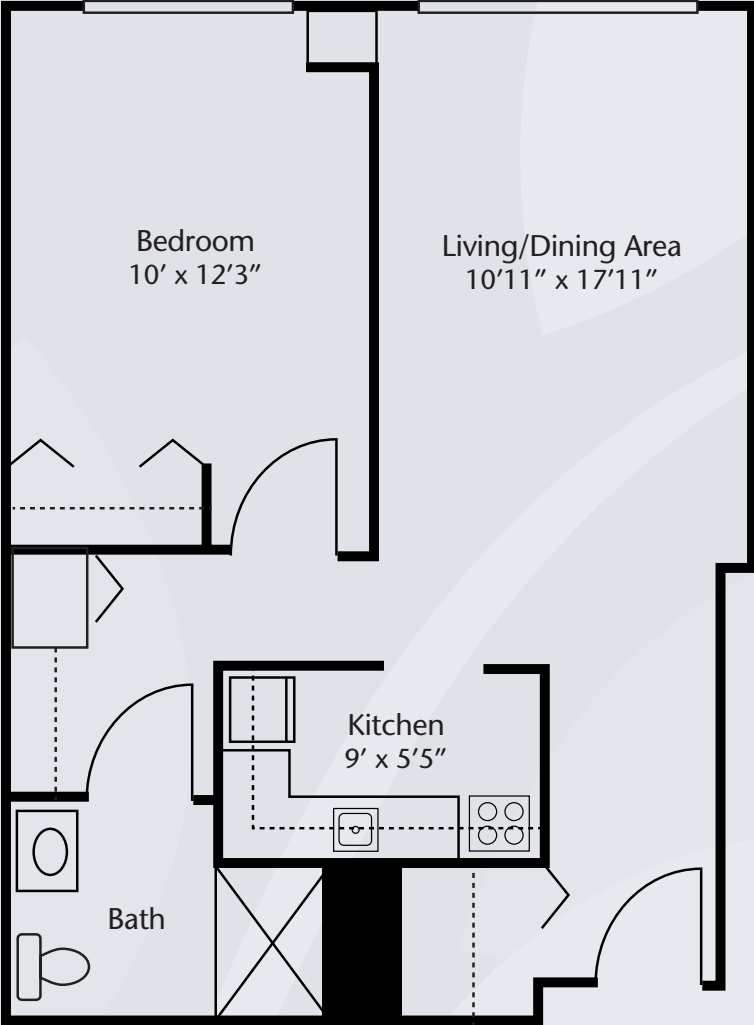

Floor Plans

The Linden

Dimensions are approximate. Floor plans may vary.

Brookdale Northbrook
4501 Concord Lane, Northbrook, Illinois 60062 | (847) 803-7100

brookdale.com

Floor Plans

The Birch

Dimensions are approximate. Floor plans may vary.

Brookdale Northbrook
4501 Concord Lane, Northbrook, Illinois 60062 | (847) 803-7100

brookdale.com

Floor Plans

The Willow

Dimensions are approximate. Floor plans may vary.

Brookdale Northbrook
4501 Concord Lane, Northbrook, Illinois 60062 | (847) 803-7100

brookdale.com

Floor Plans

The Juniper

Dimensions are approximate. Floor plans may vary.

Brookdale Northbrook
4501 Concord Lane, Northbrook, Illinois 60062 | (847) 803-7100

brookdale.com

Floor Plans

The Maple