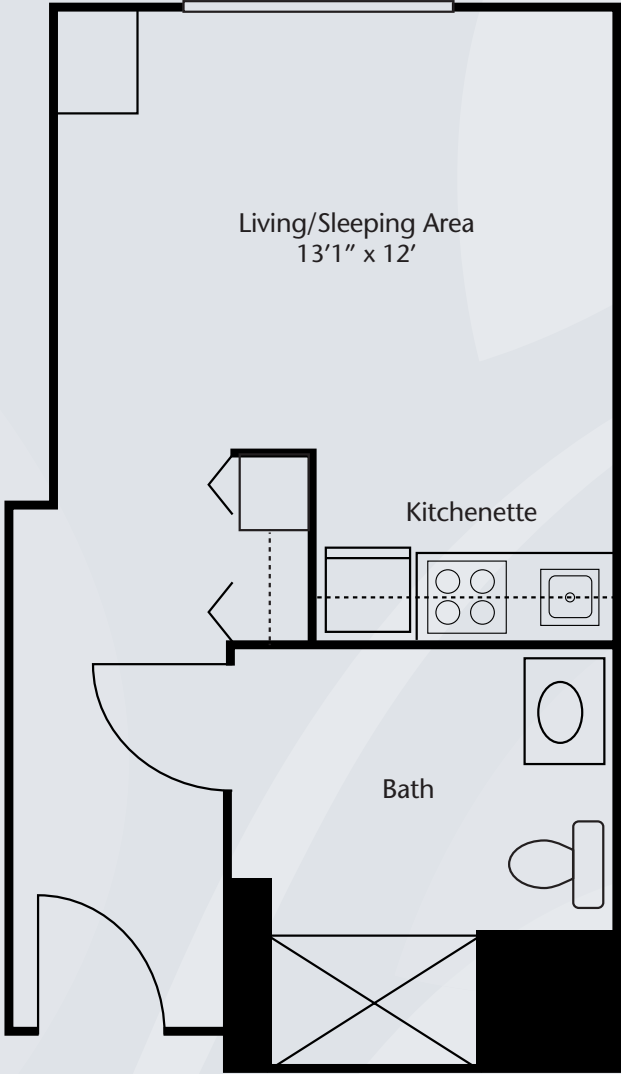

Floor Plans

The Linden

Dimensions are approximate. Floor plans may vary.

Brookdale Northbrook
4501 Concord Lane, Northbrook, Illinois 60062 | (847) 803-7100

brookdale.com

Floor Plans

The Birch

Dimensions are approximate. Floor plans may vary.

Brookdale Northbrook
4501 Concord Lane, Northbrook, Illinois 60062 | (847) 803-7100

brookdale.com

Floor Plans

The Willow

Dimensions are approximate. Floor plans may vary.

Brookdale Northbrook
4501 Concord Lane, Northbrook, Illinois 60062 | (847) 803-7100

brookdale.com

Floor Plans

The Juniper

Dimensions are approximate. Floor plans may vary.

Brookdale Northbrook
4501 Concord Lane, Northbrook, Illinois 60062 | (847) 803-7100

brookdale.com

Floor Plans

The Maple