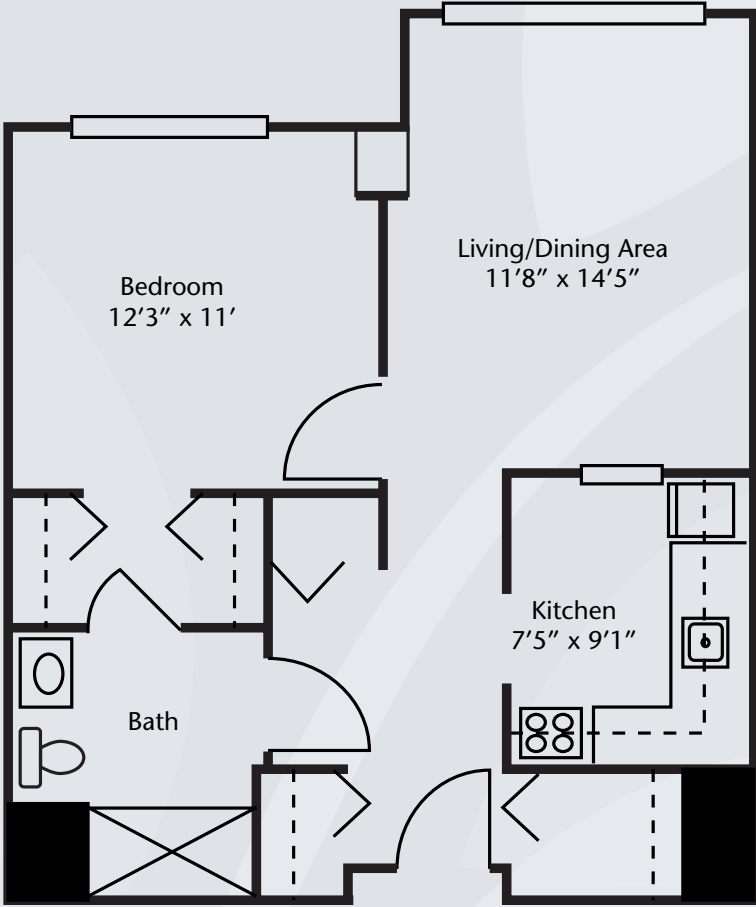

Floor Plans

The Poplar

Dimensions are approximate. Floor plans may vary.

Brookdale Northbrook
4501 Concord Lane, Northbrook, Illinois 60062 | (847) 803-7100

brookdale.com