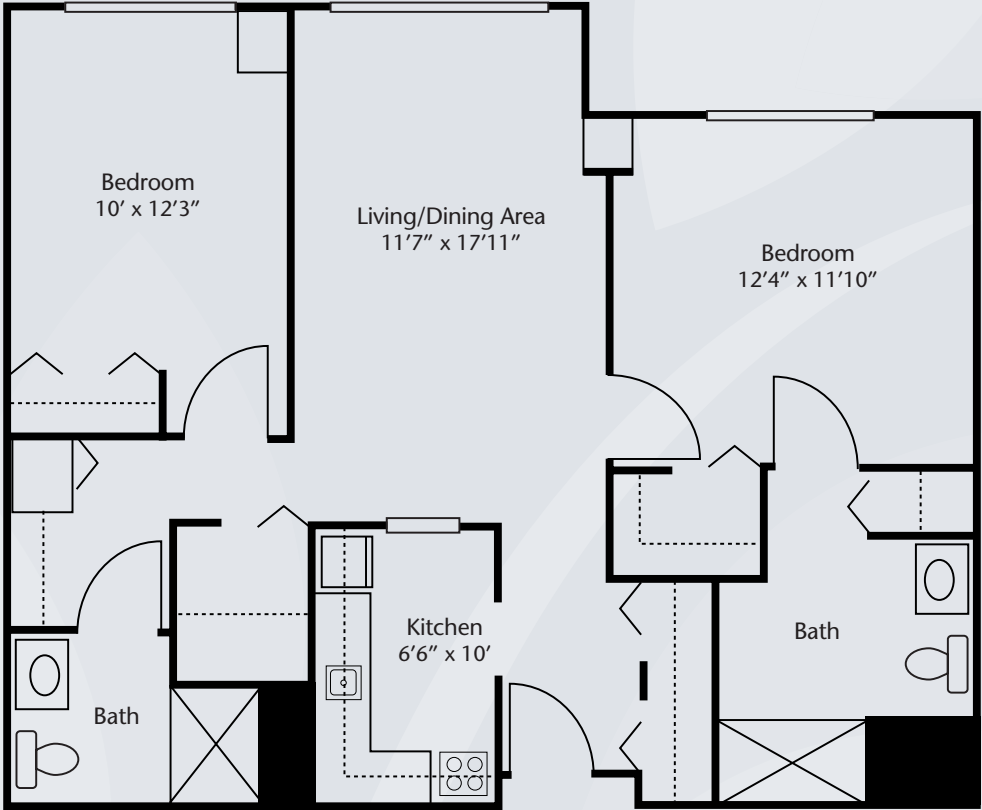

Floor Plans

The Linden

Dimensions are approximate. Floor plans may vary.

Brookdale Northbrook
4501 Concord Lane, Northbrook, Illinois 60062 | (847) 803-7100

brookdale.com

Floor Plans

The Birch

Dimensions are approximate. Floor plans may vary.

Brookdale Northbrook
4501 Concord Lane, Northbrook, Illinois 60062 | (847) 803-7100

brookdale.com

Floor Plans

The Willow

Dimensions are approximate. Floor plans may vary.

Brookdale Northbrook
4501 Concord Lane, Northbrook, Illinois 60062 | (847) 803-7100

brookdale.com

Floor Plans

The Juniper

Dimensions are approximate. Floor plans may vary.

Brookdale Northbrook
4501 Concord Lane, Northbrook, Illinois 60062 | (847) 803-7100

brookdale.com

Floor Plans

The Maple

Dimensions are approximate. Floor plans may vary.

Brookdale Northbrook
4501 Concord Lane, Northbrook, Illinois 60062 | (847) 803-7100

brookdale.com

Floor Plans

The Bayberry

Dimensions are approximate. Floor plans may vary.