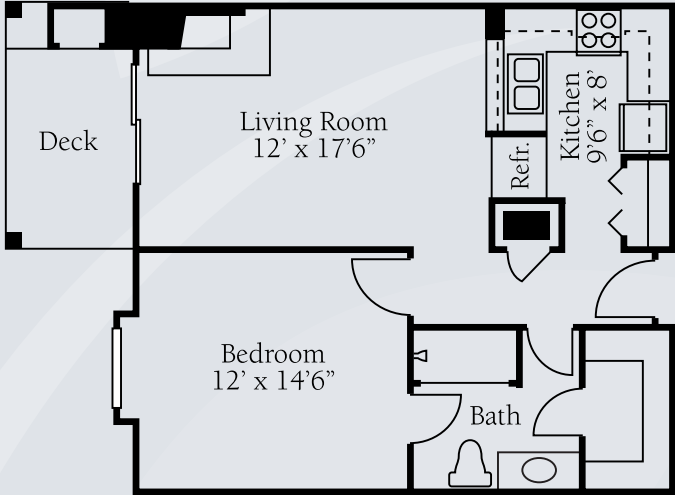

Floor Plans

One Bedroom East
Approx. 750 sq. ft.

One Bedroom West
Approx. 750 sq. ft.

Dimensions are approximate. Floor plans may vary.

Brookdale Wornall Place
501 West 107th Street, Kansas City, Missouri 64114 | (816) 941-7777

brookdale.com

Floor Plans

Two Bedroom
Approx. 950 sq. ft.

Dimensions are approximate. Floor plans may vary.

Brookdale Wornall Place
501 West 107th Street, Kansas City, Missouri 64114 | (816) 941-7777

brookdale.com