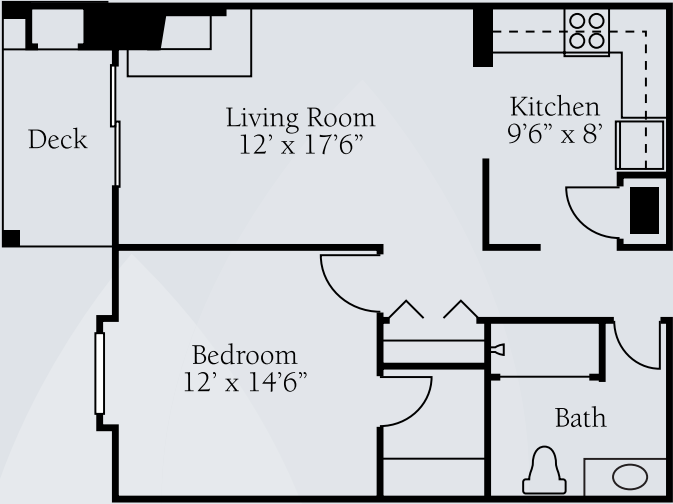

Floor Plans

One Bedroom East
Approx. 750 sq. ft.

One Bedroom West
Approx. 750 sq. ft.

Dimensions are approximate. Floor plans may vary.

Brookdale Wornall Place
501 West 107th Street, Kansas City, Missouri 64114 | (816) 941-7777

brookdale.com

Floor Plans

Two Bedroom
Approx. 950 sq. ft.

Dimensions are approximate. Floor plans may vary.

Brookdale Wornall Place
501 West 107th Street, Kansas City, Missouri 64114 | (816) 941-7777

brookdale.com