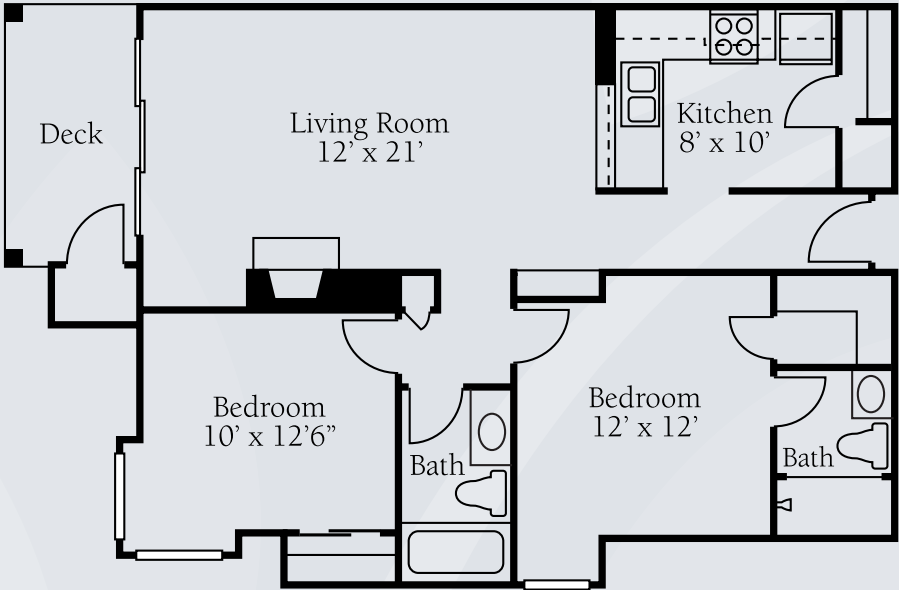

Floor Plans

One Bedroom East
Approx. 750 sq. ft.

One Bedroom West
Approx. 750 sq. ft.

Dimensions are approximate. Floor plans may vary.

Brookdale Wornall Place
501 West 107th Street, Kansas City, Missouri 64114 | (816) 941-7777

brookdale.com

Floor Plans

Two Bedroom
Approx. 950 sq. ft.

Dimensions are approximate. Floor plans may vary.

Brookdale Wornall Place
501 West 107th Street, Kansas City, Missouri 64114 | (816) 941-7777

brookdale.com