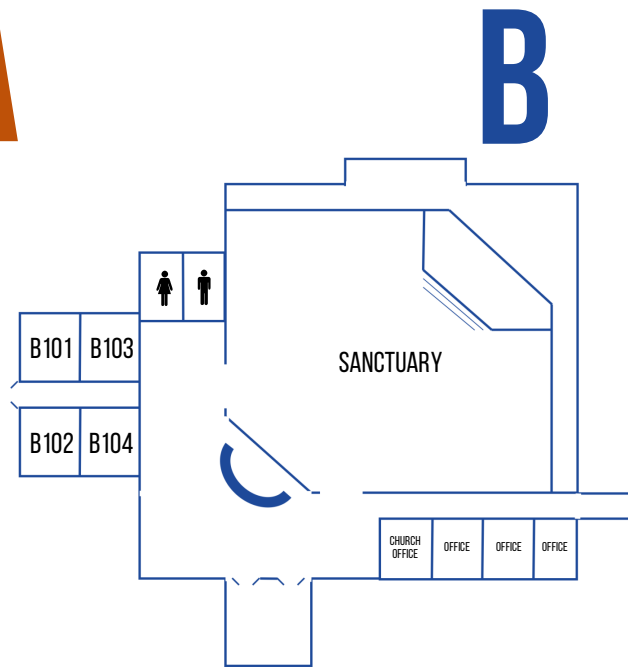

SUNDAY SCHOOL LOCATIONS

- A101 – Toddler Nursery
- A102 – Nursery
- A103 – 6th – 7th grade girls
- A107 – 6TH-7TH grade boys
- A201 – 4th-5th grade
- A202 – 2nd-3rd grade
- A203 – 1st grade
- A206 – 3-4 yr old
- A207 – 5 yr old - Pre K
- GYM – 8th-9th grade
- STUDENT MINISTRY – 10th-12th grade

- B101 – Revelation Class
- B102 – Kingdom Seekers
- B103 – Deeply Rooted

- C101 – New Covenant
- C102 – Cornerstone
- C104 – Rock Solid
- C201 – Connection Class
- C202 – Explorers
- C204 – Friends and Followers
- OLD SANCTUARY – The Difference
- FELLOWSHIP HALL – Faithful Servants