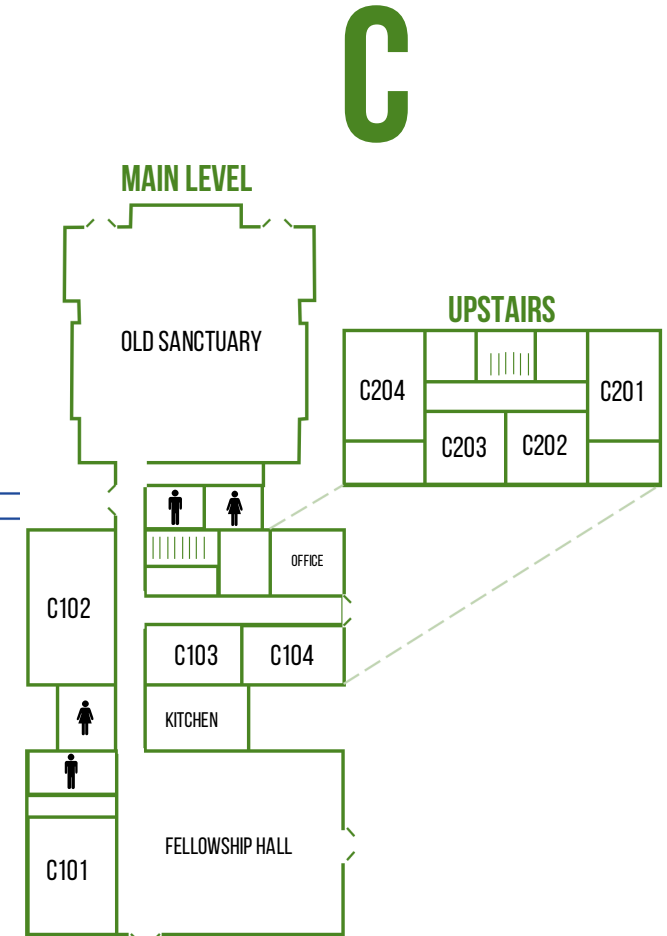

SUNDAY SCHOOL LOCATIONS

- A101 – Toddler Nursery
- A102 – Nursery
- A103 – 6th – 7th grade girls
- A107 – 6TH-7TH grade boys
- A201 – 4th-5th grade
- A202 – 2nd-3rd grade
- A203 – 1st grade
- A206 – 3-4 yr old
- A207 – 5 yr old - Pre K
- GYM – 8th-9th grade
- STUDENT MINISTRY – 10th-12th grade

- B101 – Revelation Class
- B102 – Kingdom Seekers
- B103 – Deeply Rooted

- C101 – New Covenant
- C102 – Cornerstone
- C104 – Rock Solid
- C201 – Connection Class
- C202 – Explorers
- C204 – Friends and Followers
- OLD SANCTUARY – The Difference
- FELLOWSHIP HALL – Faithful Servants