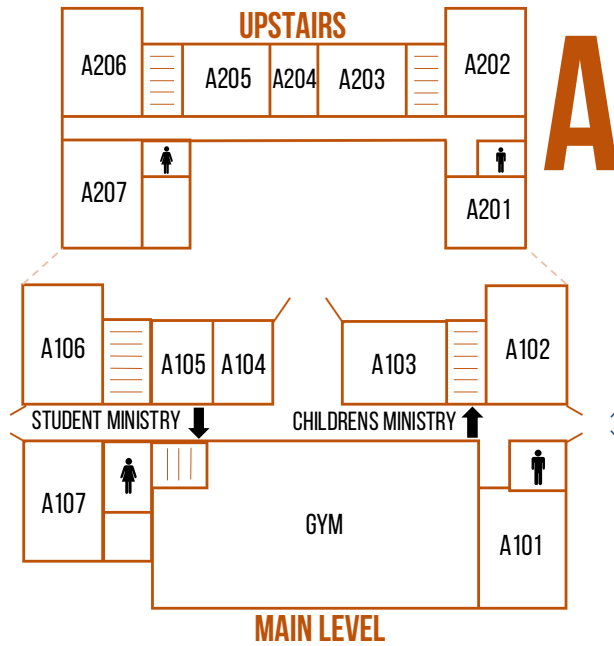

SUNDAY SCHOOL LOCATIONS

- A101 – Toddler Nursery
- A102 – Nursery
- A103 – 6th – 7th grade girls
- A107 – 6TH-7TH grade boys
- A201 – 4th-5th grade
- A202 – 2nd-3rd grade
- A203 – 1st grade
- A206 – 3-4 yr old
- A207 – 5 yr old - Pre K
- GYM – 8th-9th grade
- STUDENT MINISTRY – 10th-12th grade

- B101 – Revelation Class
- B102 – Kingdom Seekers
- B103 – Deeply Rooted

- C101 – New Covenant
- C102 – Cornerstone
- C104 – Rock Solid
- C201 – Connection Class
- C202 – Explorers
- C204 – Friends and Followers
- OLD SANCTUARY – The Difference
- FELLOWSHIP HALL – Faithful Servants