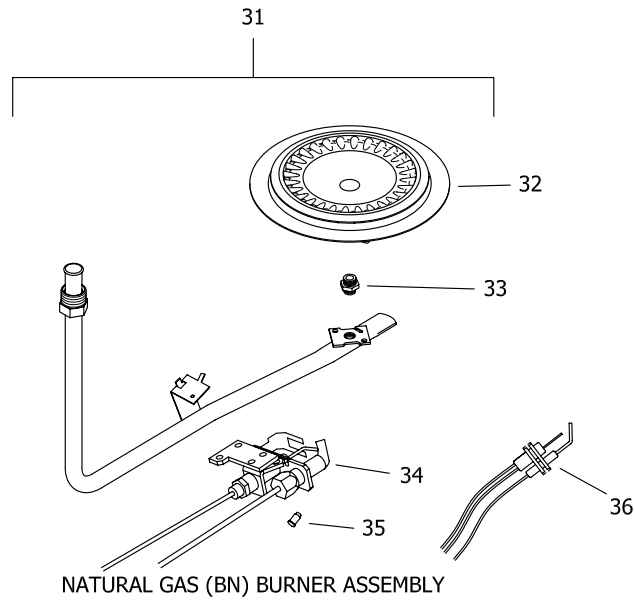

LP GAS (SX) BURNER ASSEMBLY TO REPLACE LP GAS (CX) BURNER ASSEMBLY
ON ALL MODELS EXCEPT 75 & 100 GAL. MODELS

Item	Description	Model MIITW50T*(LN,EN,CX)10	Model MIITW65T*(EN,CX)10	Model MIITW75T*(CN,CX)10
Natural Gas (BN) Burner Assembly		Replacement for Nat. Gas LN & EN Cast Iron Burners (EXCEPT 75 & 100 GALLON)		
31	Nat. Gas Burner Assembly Complete**	265-47439-12-27	265-47439-12-27	---
32	Nat. Gas Burner	265-42506-00-27	265-42506-00-27	---
33	Nat. Gas Main Burner Orifice (0ft to 2000ft)	234-41034-27	234-41034-27	---
	Nat. Gas High Altitude (2001ft to 5000ft)	234-41034-29	234-41034-29	---
	Nat. Gas High Altitude (5001ft to 8000ft)	234-41034-30	234-41034-30	---
	Nat. Gas High Altitude (8001ft & above)	234-41034-31	234-41034-31	---
34	Nat. Gas Pilot Assembly	233-40876-02	233-40876-02	---
35	Nat. Gas Pilot Orifice	234-45869-01	234-45869-01	---
36	Nat. Gas Igniter/Flame Sensor	239-40918-00	239-40918-00	---
LP Gas (SX) Titanium Stabilized Stainless Steel Burner Assembly		Replacement for LP Gas CX Cast Iron Burner (EXCEPT 75 & 100 GALLON)		
37	LP Gas Burner Assembly Complete **	265-47440-21-43	265-47440-21-43	---
38	LP Gas Burner	228-47000-00	228-47000-00	---
39	LP Gas Main Burner Orifice (0ft to 2000ft)	234-47064-43	234-47064-43	---
	LP Gas High Altitude (2001ft to 5000ft)	234-47064-44	234-47064-44	---
	LP Gas High Altitude (5001ft to 8000ft)	234-47064-47	234-47064-47	---
	LP Gas High Altitude (8001ft & above)	234-47064-48	234-47064-48	---
40	LP Gas Pilot Assembly	233-40877-02	233-40877-02	---
41	LP Gas Pilot Orifice	234-45869-02	234-45869-02	---
42	LP Gas Igniter/Flame Sensor	239-40918-00	239-40918-00	---
Natural Gas (CN) Cast Iron Burner Assembly				
43	Nat. Gas Cast Iron Burner Assembly Complete **	---	---	265-40797-01-23
44	Nat. Gas Cast Iron Burner	---	---	228-14173-00
45	Nat. Gas Main Burner Orifice (0ft to 2000ft)	---	---	234-18194-23
	Nat. Gas High Altitude (2001ft to 5000ft)	---	---	234-18194-28
	Nat. Gas High Altitude (5001ft to 8000ft)	---	---	234-18194-29
	Nat. Gas High Altitude (8001ft & above)	---	---	234-18194-30
46	Nat. Gas Pilot Assembly	---	---	233-45513-00
47	Nat. Gas Pilot Orifice	---	---	234-60124-00
48	Spring Washer	---	---	239-40729-00
49	Air Shutter	---	---	239-35466-00
50	LP Gas Igniter/Flame Sensor	---	---	239-40918-00
LP Gas (CX) Cast Iron Burner Assembly				
51	LP Gas Cast Iron Burner Assembly Complete **	SEE ITEM 34	SEE ITEM 34	265-40815-02-41
52	LP Gas Cast Iron Burner	SEE ITEM 34	SEE ITEM 34	228-14173-00
53	LP Gas Main Burner Orifice (0ft to 2000ft)	SEE ITEM 34	SEE ITEM 34	234-35928-41
	LP Gas High Altitude (2001ft to 5000ft)	SEE ITEM 34	SEE ITEM 34	234-35928-44
	LP Gas High Altitude (5001ft to 8000ft)	SEE ITEM 34	SEE ITEM 34	234-35928-45
	LP Gas High Altitude (8001ft & above)	SEE ITEM 34	SEE ITEM 34	234-35928-46
54	LP Gas Pilot Assembly	SEE ITEM 34	SEE ITEM 34	233-45514-00
55	LP Gas Pilot Orifice	SEE ITEM 34	SEE ITEM 34	234-60125-00
56	Spring Washer	SEE ITEM 34	SEE ITEM 34	239-40729-00
57	Air Shutter	SEE ITEM 34	SEE ITEM 34	239-35466-00
58	Nat. Gas Igniter/Flame Sensor	SEE ITEM 34	SEE ITEM 34	239-40918-00

*All warranties

**Ordering a complete burner assy may increase delivery time. Please order the specific component req'd for the quickest delivery

Power cord kit 243-41889-00 required with blower assembly for models with serial # prior to WB**