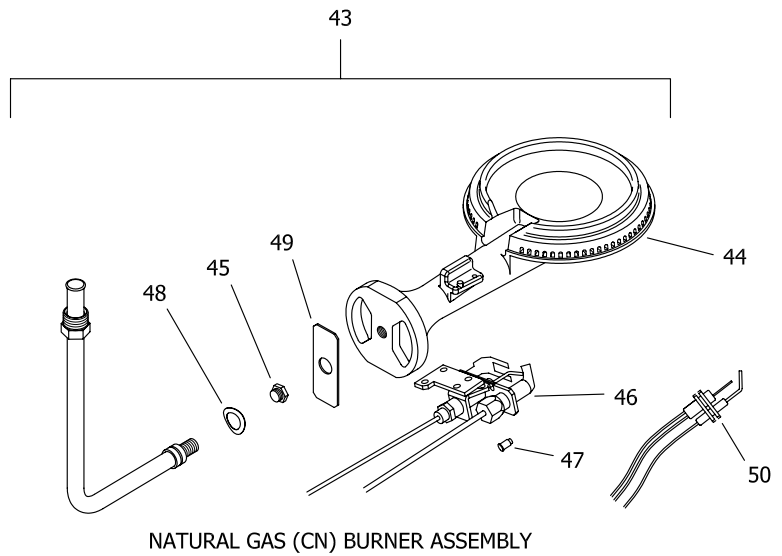

LP GAS (SX) BURNER ASSEMBLY TO REPLACE LP GAS (CX) BURNER ASSEMBLY
ON ALL MODELS EXCEPT 75 & 100 GAL. MODELS

Item	Description	Model MIITW50T*(LN,EN,CX)10	Model MIITW65T*(EN,CX)10	Model MIITW75T*(CN,CX)10
Natural Gas (BN) Burner Assembly		Replacement for Nat. Gas LN & EN Cast Iron Burners (EXCEPT 75 & 100 GALLON)		
31	Nat. Gas Burner Assembly Complete**	265-47439-12-27	265-47439-12-27	---
32	Nat. Gas Burner	265-42506-00-27	265-42506-00-27	---
33	Nat. Gas Main Burner Orifice (0ft to 2000ft)	234-41034-27	234-41034-27	---
	Nat. Gas High Altitude (2001ft to 5000ft)	234-41034-29	234-41034-29	---
	Nat. Gas High Altitude (5001ft to 8000ft)	234-41034-30	234-41034-30	---
	Nat. Gas High Altitude (8001ft & above)	234-41034-31	234-41034-31	---
34	Nat. Gas Pilot Assembly	233-40876-02	233-40876-02	---
35	Nat. Gas Pilot Orifice	234-45869-01	234-45869-01	---
36	Nat. Gas Igniter/Flame Sensor	239-40918-00	239-40918-00	---
LP Gas (SX) Titanium Stabilized Stainless Steel Burner Assembly		Replacement for LP Gas CX Cast Iron Burner (EXCEPT 75 & 100 GALLON)		
37	LP Gas Burner Assembly Complete **	265-47440-21-43	265-47440-21-43	---
38	LP Gas Burner	228-47000-00	228-47000-00	---
39	LP Gas Main Burner Orifice (0ft to 2000ft)	234-47064-43	234-47064-43	---
	LP Gas High Altitude (2001ft to 5000ft)	234-47064-44	234-47064-44	---
	LP Gas High Altitude (5001ft to 8000ft)	234-47064-47	234-47064-47	---
	LP Gas High Altitude (8001ft & above)	234-47064-48	234-47064-48	---
40	LP Gas Pilot Assembly	233-40877-02	233-40877-02	---
41	LP Gas Pilot Orifice	234-45869-02	234-45869-02	---
42	LP Gas Igniter/Flame Sensor	239-40918-00	239-40918-00	---
Natural Gas (CN) Cast Iron Burner Assembly				
43	Nat. Gas Cast Iron Burner Assembly Complete **	---	---	265-40797-01-23
44	Nat. Gas Cast Iron Burner	---	---	228-14173-00
45	Nat. Gas Main Burner Orifice (0ft to 2000ft)	---	---	234-18194-23
	Nat. Gas High Altitude (2001ft to 5000ft)	---	---	234-18194-28
	Nat. Gas High Altitude (5001ft to 8000ft)	---	---	234-18194-29
	Nat. Gas High Altitude (8001ft & above)	---	---	234-18194-30
46	Nat. Gas Pilot Assembly	---	---	233-45513-00
47	Nat. Gas Pilot Orifice	---	---	234-60124-00
48	Spring Washer	---	---	239-40729-00
49	Air Shutter	---	---	239-35466-00
50	LP Gas Igniter/Flame Sensor	---	---	239-40918-00
LP Gas (CX) Cast Iron Burner Assembly				
51	LP Gas Cast Iron Burner Assembly Complete **	SEE ITEM 34	SEE ITEM 34	265-40815-02-41
52	LP Gas Cast Iron Burner	SEE ITEM 34	SEE ITEM 34	228-14173-00
53	LP Gas Main Burner Orifice (0ft to 2000ft)	SEE ITEM 34	SEE ITEM 34	234-35928-41
	LP Gas High Altitude (2001ft to 5000ft)	SEE ITEM 34	SEE ITEM 34	234-35928-44
	LP Gas High Altitude (5001ft to 8000ft)	SEE ITEM 34	SEE ITEM 34	234-35928-45
	LP Gas High Altitude (8001ft & above)	SEE ITEM 34	SEE ITEM 34	234-35928-46
54	LP Gas Pilot Assembly	SEE ITEM 34	SEE ITEM 34	233-45514-00
55	LP Gas Pilot Orifice	SEE ITEM 34	SEE ITEM 34	234-60125-00
56	Spring Washer	SEE ITEM 34	SEE ITEM 34	239-40729-00
57	Air Shutter	SEE ITEM 34	SEE ITEM 34	239-35466-00
58	Nat. Gas Igniter/Flame Sensor	SEE ITEM 34	SEE ITEM 34	239-40918-00

*All warranties

**Ordering a complete burner assy may increase delivery time. Please order the specific component req'd for the quickest delivery

Power cord kit 243-41889-00 required with blower assembly for models with serial # prior to WB**