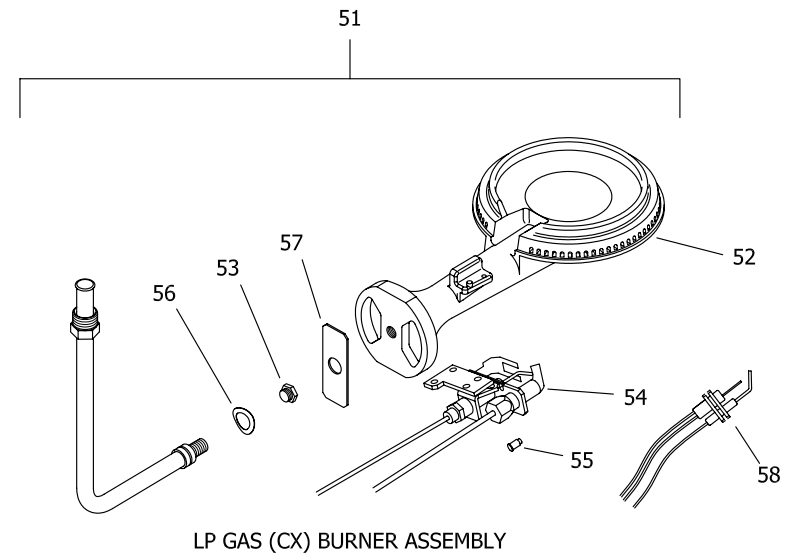

LP GAS (SX) BURNER ASSEMBLY TO REPLACE LP GAS (CX) BURNER ASSEMBLY
ON ALL MODELS EXCEPT 75 & 100 GAL. MODELS

Item	Description	Model MIITW50T*(LN,EN,CX)10	Model MIITW65T*(EN,CX)10	Model MIITW75T*(CN,CX)10
Natural Gas (BN) Burner Assembly		Replacement for Nat. Gas LN & EN Cast Iron Burners (EXCEPT 75 & 100 GALLON)		
31	Nat. Gas Burner Assembly Complete**	265-47439-12-27	265-47439-12-27	---
32	Nat. Gas Burner	265-42506-00-27	265-42506-00-27	---
33	Nat. Gas Main Burner Orifice (0ft to 2000ft)	234-41034-27	234-41034-27	---
	Nat. Gas High Altitude (2001ft to 5000ft)	234-41034-29	234-41034-29	---
	Nat. Gas High Altitude (5001ft to 8000ft)	234-41034-30	234-41034-30	---
	Nat. Gas High Altitude (8001ft & above)	234-41034-31	234-41034-31	---
34	Nat. Gas Pilot Assembly	233-40876-02	233-40876-02	---
35	Nat. Gas Pilot Orifice	234-45869-01	234-45869-01	---
36	Nat. Gas Igniter/Flame Sensor	239-40918-00	239-40918-00	---
LP Gas (SX) Titanium Stabilized Stainless Steel Burner Assembly		Replacement for LP Gas CX Cast Iron Burner (EXCEPT 75 & 100 GALLON)		
37	LP Gas Burner Assembly Complete **	265-47440-21-43	265-47440-21-43	---
38	LP Gas Burner	228-47000-00	228-47000-00	---
39	LP Gas Main Burner Orifice (0ft to 2000ft)	234-47064-43	234-47064-43	---
	LP Gas High Altitude (2001ft to 5000ft)	234-47064-44	234-47064-44	---
	LP Gas High Altitude (5001ft to 8000ft)	234-47064-47	234-47064-47	---
	LP Gas High Altitude (8001ft & above)	234-47064-48	234-47064-48	---
40	LP Gas Pilot Assembly	233-40877-02	233-40877-02	---
41	LP Gas Pilot Orifice	234-45869-02	234-45869-02	---
42	LP Gas Igniter/Flame Sensor	239-40918-00	239-40918-00	---
Natural Gas (CN) Cast Iron Burner Assembly				
43	Nat. Gas Cast Iron Burner Assembly Complete **	---	---	265-40797-01-23
44	Nat. Gas Cast Iron Burner	---	---	228-14173-00
45	Nat. Gas Main Burner Orifice (0ft to 2000ft)	---	---	234-18194-23
	Nat. Gas High Altitude (2001ft to 5000ft)	---	---	234-18194-28
	Nat. Gas High Altitude (5001ft to 8000ft)	---	---	234-18194-29
	Nat. Gas High Altitude (8001ft & above)	---	---	234-18194-30
46	Nat. Gas Pilot Assembly	---	---	233-45513-00
47	Nat. Gas Pilot Orifice	---	---	234-60124-00
48	Spring Washer	---	---	239-40729-00
49	Air Shutter	---	---	239-35466-00
50	LP Gas Igniter/Flame Sensor	---	---	239-40918-00
LP Gas (CX) Cast Iron Burner Assembly				
51	LP Gas Cast Iron Burner Assembly Complete **	SEE ITEM 34	SEE ITEM 34	265-40815-02-41
52	LP Gas Cast Iron Burner	SEE ITEM 34	SEE ITEM 34	228-14173-00
53	LP Gas Main Burner Orifice (0ft to 2000ft)	SEE ITEM 34	SEE ITEM 34	234-35928-41
	LP Gas High Altitude (2001ft to 5000ft)	SEE ITEM 34	SEE ITEM 34	234-35928-44
	LP Gas High Altitude (5001ft to 8000ft)	SEE ITEM 34	SEE ITEM 34	234-35928-45
	LP Gas High Altitude (8001ft & above)	SEE ITEM 34	SEE ITEM 34	234-35928-46
54	LP Gas Pilot Assembly	SEE ITEM 34	SEE ITEM 34	233-45514-00
55	LP Gas Pilot Orifice	SEE ITEM 34	SEE ITEM 34	234-60125-00
56	Spring Washer	SEE ITEM 34	SEE ITEM 34	239-40729-00
57	Air Shutter	SEE ITEM 34	SEE ITEM 34	239-35466-00
58	Nat. Gas Igniter/Flame Sensor	SEE ITEM 34	SEE ITEM 34	239-40918-00

*All warranties

**Ordering a complete burner assy may increase delivery time. Please order the specific component req'd for the quickest delivery

Power cord kit 243-41889-00 required with blower assembly for models with serial # prior to WB**