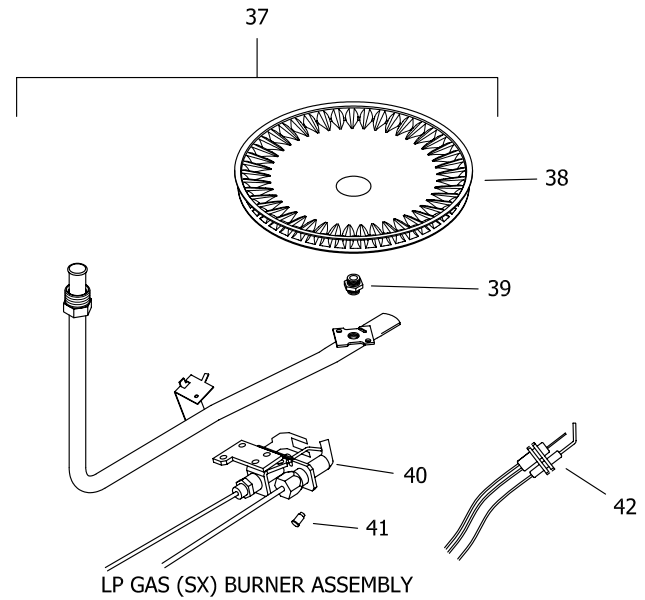

LP GAS (SX) BURNER ASSEMBLY TO REPLACE LP GAS (CX) BURNER ASSEMBLY
ON ALL MODELS EXCEPT 75 & 100 GAL. MODELS

Item	Description	Model MIITW50T*(LN,EN,CX)10	Model MIITW65T*(EN,CX)10	Model MIITW75T*(CN,CX)10
Natural Gas (BN) Burner Assembly		Replacement for Nat. Gas LN & EN Cast Iron Burners (EXCEPT 75 & 100 GALLON)		
31	Nat. Gas Burner Assembly Complete**	265-47439-12-27	265-47439-12-27	---
32	Nat. Gas Burner	265-42506-00-27	265-42506-00-27	---
33	Nat. Gas Main Burner Orifice (0ft to 2000ft)	234-41034-27	234-41034-27	---
	Nat. Gas High Altitude (2001ft to 5000ft)	234-41034-29	234-41034-29	---
	Nat. Gas High Altitude (5001ft to 8000ft)	234-41034-30	234-41034-30	---
	Nat. Gas High Altitude (8001ft & above)	234-41034-31	234-41034-31	---
34	Nat. Gas Pilot Assembly	233-40876-02	233-40876-02	---
35	Nat. Gas Pilot Orifice	234-45869-01	234-45869-01	---
36	Nat. Gas Igniter/Flame Sensor	239-40918-00	239-40918-00	---
LP Gas (SX) Titanium Stabilized Stainless Steel Burner Assembly		Replacement for LP Gas CX Cast Iron Burner (EXCEPT 75 & 100 GALLON)		
37	LP Gas Burner Assembly Complete **	265-47440-21-43	265-47440-21-43	---
38	LP Gas Burner	228-47000-00	228-47000-00	---
39	LP Gas Main Burner Orifice (0ft to 2000ft)	234-47064-43	234-47064-43	---
	LP Gas High Altitude (2001ft to 5000ft)	234-47064-44	234-47064-44	---
	LP Gas High Altitude (5001ft to 8000ft)	234-47064-47	234-47064-47	---
	LP Gas High Altitude (8001ft & above)	234-47064-48	234-47064-48	---
40	LP Gas Pilot Assembly	233-40877-02	233-40877-02	---
41	LP Gas Pilot Orifice	234-45869-02	234-45869-02	---
42	LP Gas Igniter/Flame Sensor	239-40918-00	239-40918-00	---
Natural Gas (CN) Cast Iron Burner Assembly				
43	Nat. Gas Cast Iron Burner Assembly Complete **	---	---	265-40797-01-23
44	Nat. Gas Cast Iron Burner	---	---	228-14173-00
45	Nat. Gas Main Burner Orifice (0ft to 2000ft)	---	---	234-18194-23
	Nat. Gas High Altitude (2001ft to 5000ft)	---	---	234-18194-28
	Nat. Gas High Altitude (5001ft to 8000ft)	---	---	234-18194-29
	Nat. Gas High Altitude (8001ft & above)	---	---	234-18194-30
46	Nat. Gas Pilot Assembly	---	---	233-45513-00
47	Nat. Gas Pilot Orifice	---	---	234-60124-00
48	Spring Washer	---	---	239-40729-00
49	Air Shutter	---	---	239-35466-00
50	LP Gas Igniter/Flame Sensor	---	---	239-40918-00
LP Gas (CX) Cast Iron Burner Assembly				
51	LP Gas Cast Iron Burner Assembly Complete **	SEE ITEM 34	SEE ITEM 34	265-40815-02-41
52	LP Gas Cast Iron Burner	SEE ITEM 34	SEE ITEM 34	228-14173-00
53	LP Gas Main Burner Orifice (0ft to 2000ft)	SEE ITEM 34	SEE ITEM 34	234-35928-41
	LP Gas High Altitude (2001ft to 5000ft)	SEE ITEM 34	SEE ITEM 34	234-35928-44
	LP Gas High Altitude (5001ft to 8000ft)	SEE ITEM 34	SEE ITEM 34	234-35928-45
	LP Gas High Altitude (8001ft & above)	SEE ITEM 34	SEE ITEM 34	234-35928-46
54	LP Gas Pilot Assembly	SEE ITEM 34	SEE ITEM 34	233-45514-00
55	LP Gas Pilot Orifice	SEE ITEM 34	SEE ITEM 34	234-60125-00
56	Spring Washer	SEE ITEM 34	SEE ITEM 34	239-40729-00
57	Air Shutter	SEE ITEM 34	SEE ITEM 34	239-35466-00
58	Nat. Gas Igniter/Flame Sensor	SEE ITEM 34	SEE ITEM 34	239-40918-00

*All warranties

**Ordering a complete burner assy may increase delivery time. Please order the specific component req'd for the quickest delivery

Power cord kit 243-41889-00 required with blower assembly for models with serial # prior to WB**