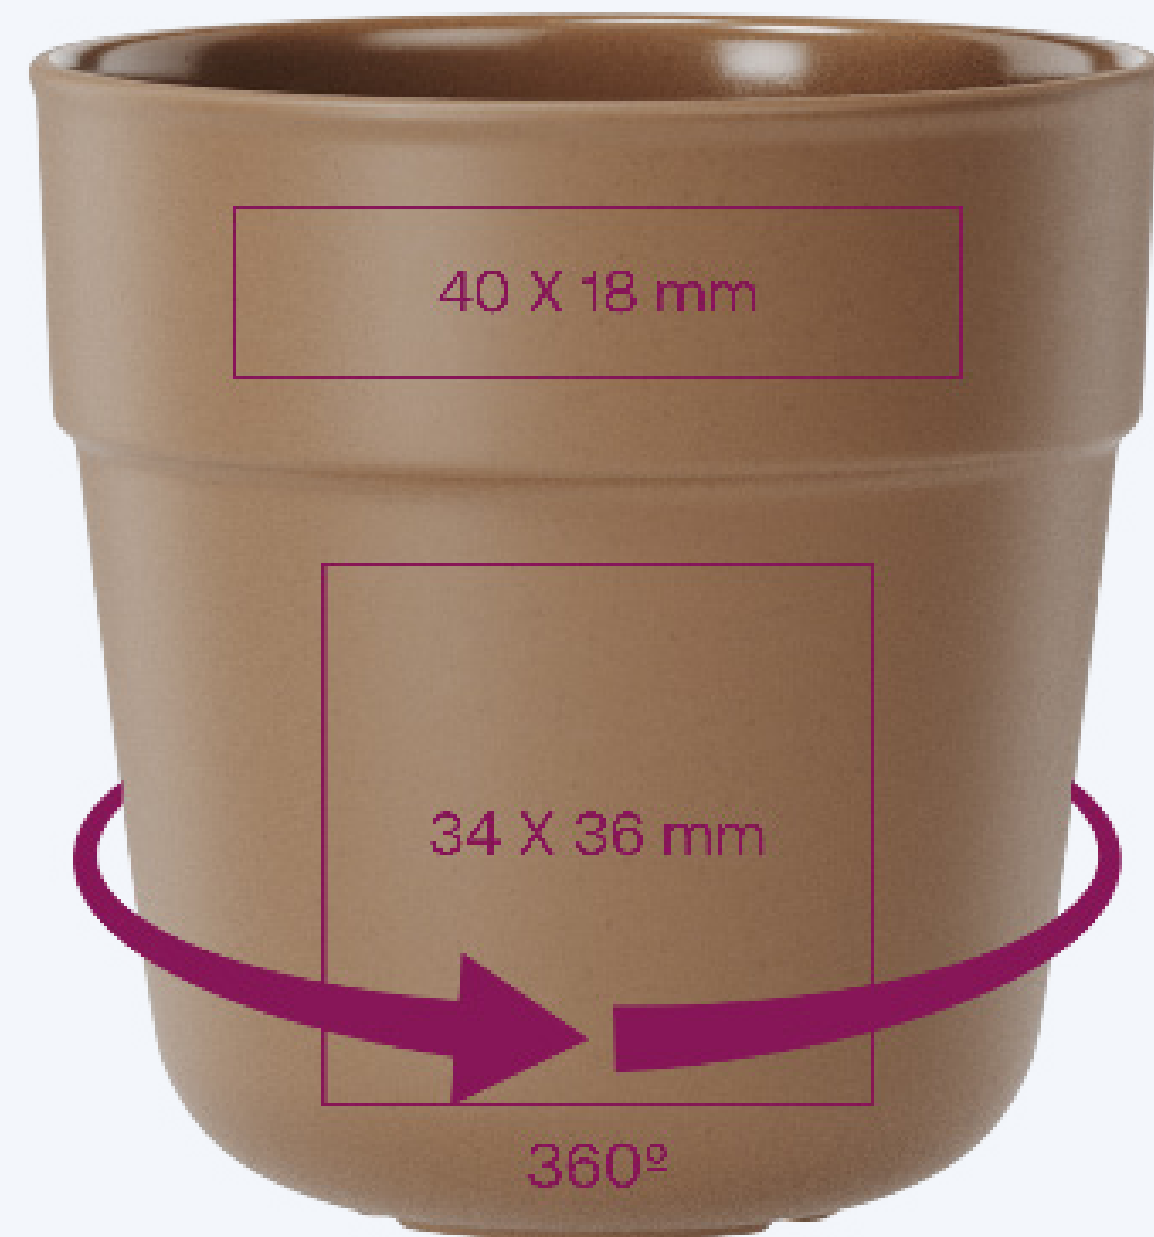

Personalize the BE O mug

With our unique printing options.

Step 1:
Pick a color

cream

beige

brown

green

Step 2:
Pick a printing option

40 x 18 mm
Pantone

34 x 36 mm
Pantone

boven: 232 x 18 mm
onder: 205 x 36 mm
Full color

+ Personalize name

*The BE O mug can be printed from 50 pieces onwards.