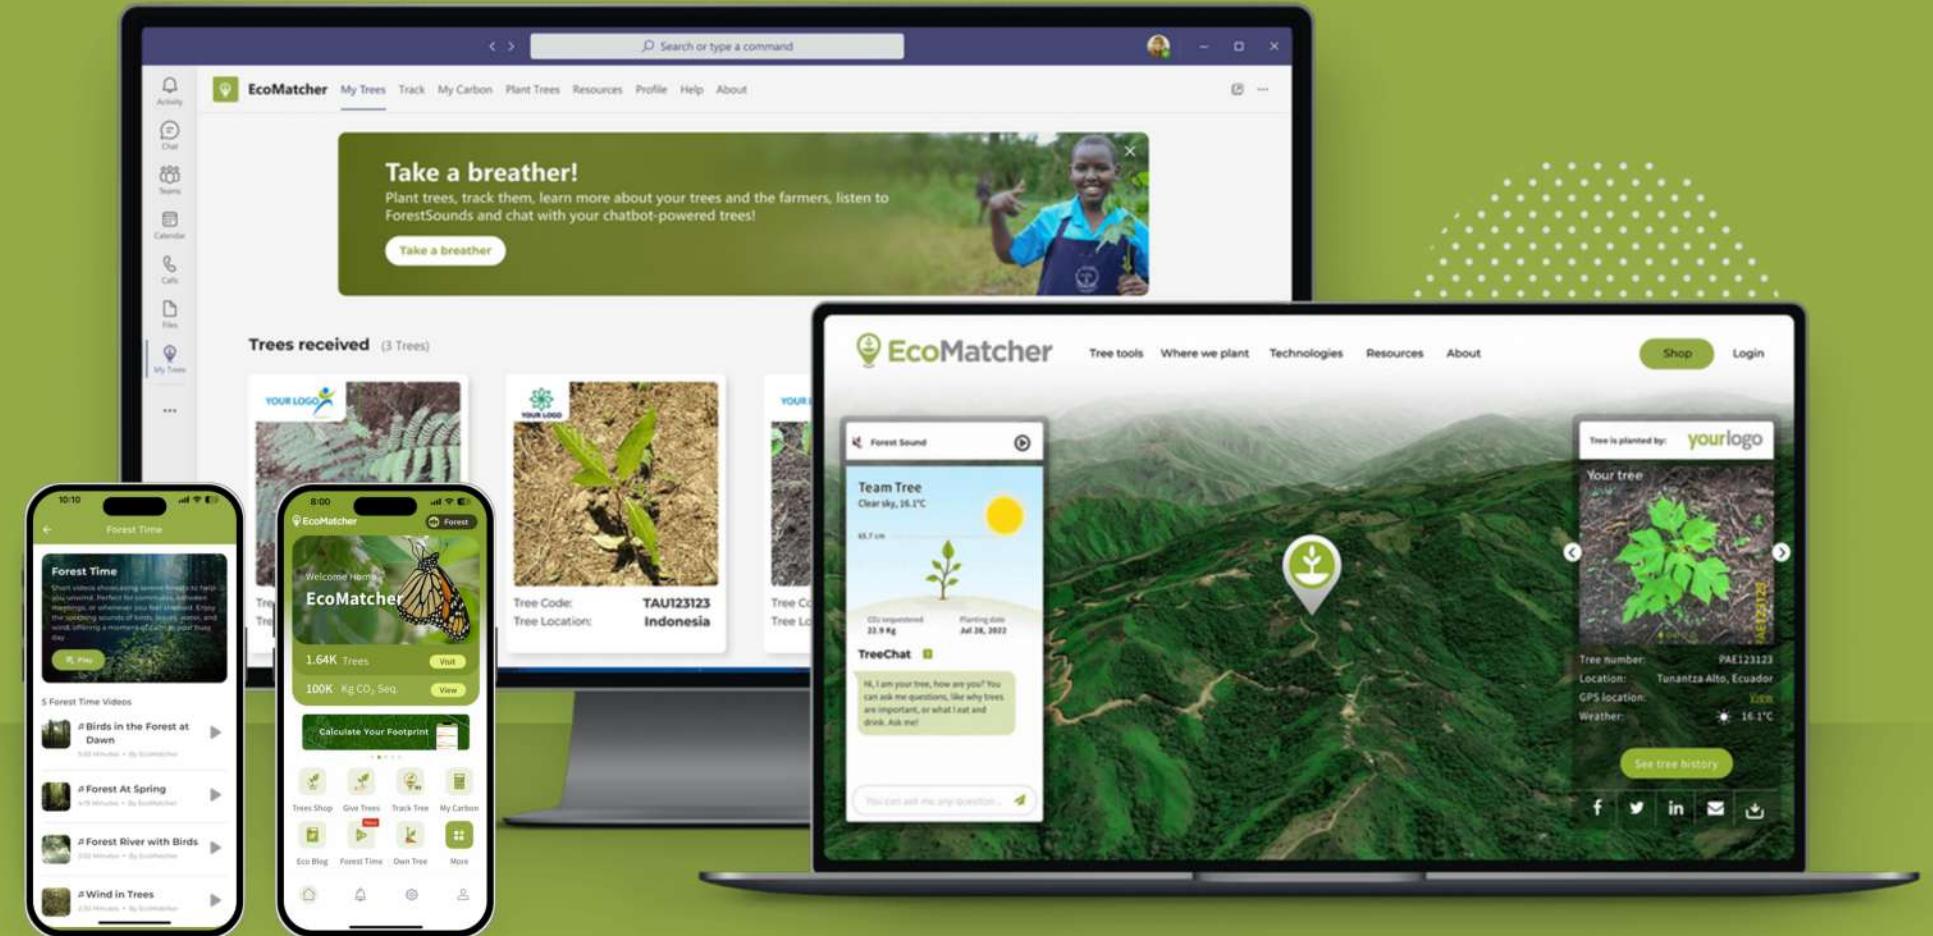

Integrate transparent tree planting into your business

Innovative and easy ways to become sustainable

www.ecomatcher.com

Certified

This company meets the highest standards of social and environmental impact

EcoMatcher integrates technology with tree planting

EcoMatcher's suite of technologies provide transparency and traceability in tree-planting, enabling companies to easily integrate tree-planting in their businesses and meet ESG goals.

Complete platform

We offer various digital ways to integrate tree planting in your business

Travel to trees in 3D

You can virtually travel to every tree in 3D and learn more about every tree

Exciting things to do with **EcoMatcher**

Certificate

Download beautiful tree certificates in PDFs.

EcoMatcher tools

Tracking and monitoring tools for success

TreeTracker 3D

With TreeTracker 3D, you can virtually travel to your tree in 3D, and learn more about the tree, the species, the farmer, the biodiversity, the local weather, and more.