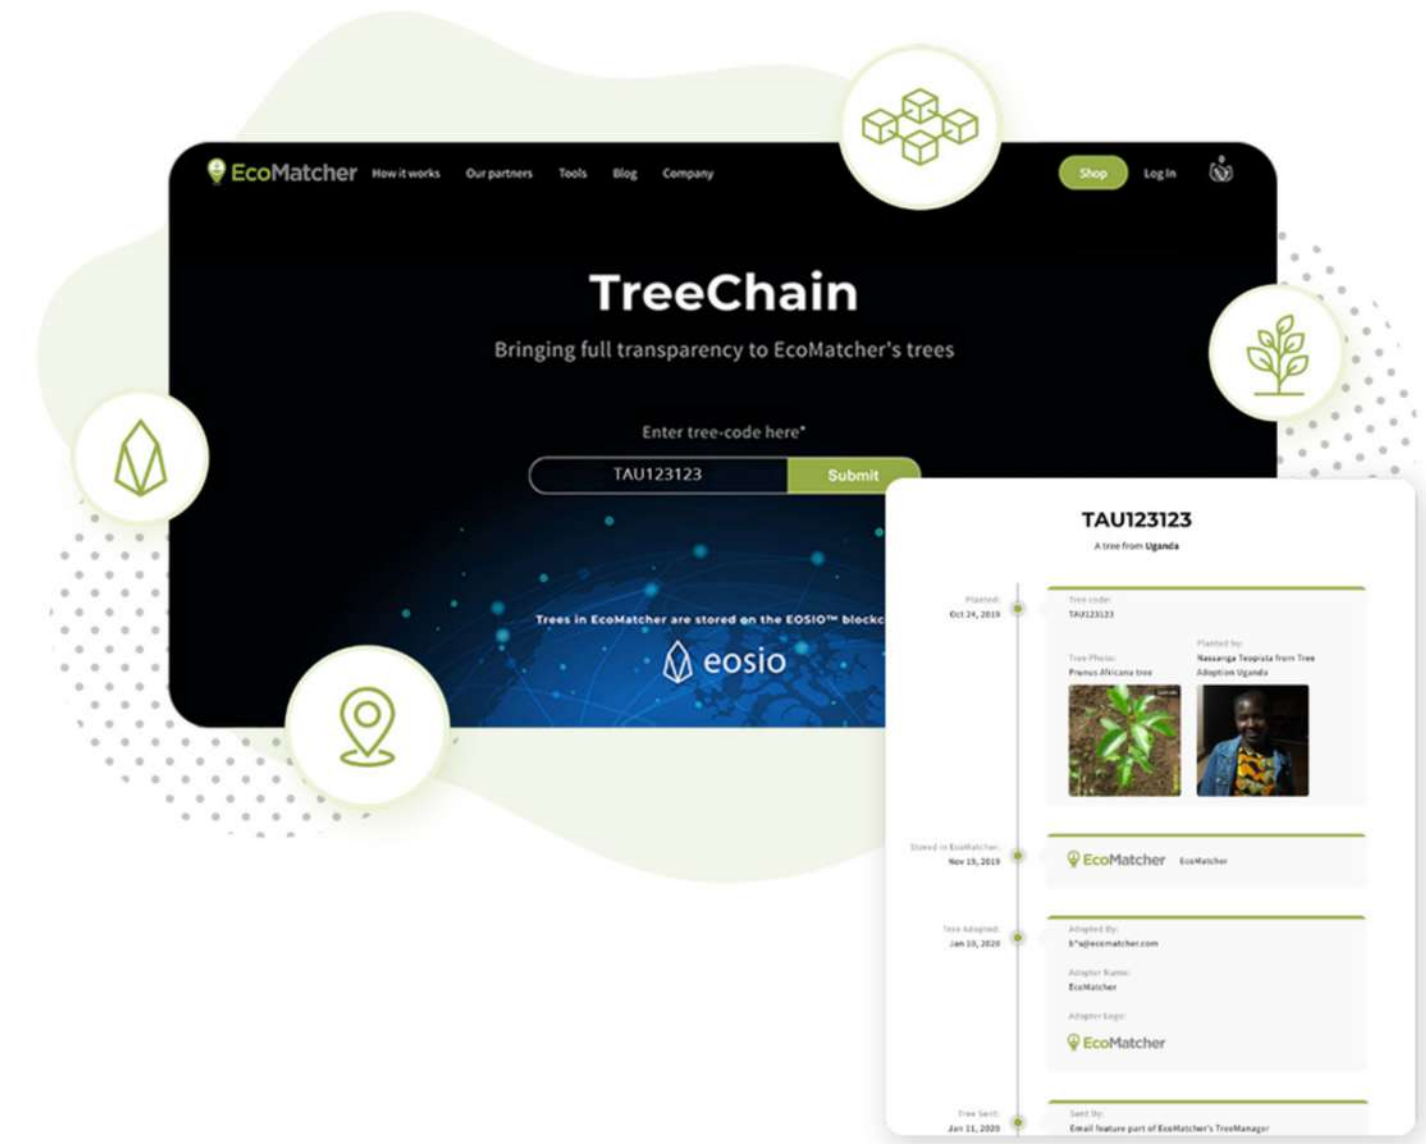

You can even chat with your chatbot-powered tree, and listen to sounds of the forest!

ForestTracker

With ForestTracker, you can see all trees that are part of that forest, and see all details of the forest, its name, and how much carbon has been sequestered.

The ForestTracker can be embedded in your website by means of an iFrame.

Impact Report

The online Impact Report shows you all details of your trees, reported per the Sustainable Development Goals (SDGs) 10, 13, 14 and 15.

The data can be exported via an API in case you would like to add this data to your website.

TreeChain

Transparency in everything we do

Bringing full transparency to EcoMatcher's trees

- TreeChain offers the next level of transparency in tree planting trees using advanced blockchain technology.
- Every tree planted by EcoMatcher is stored and visible on EcoMatcher's TreeChain.
- Anyone can check any tree with TreeChain, including every tree's transaction history.
- TreeChain is based on the EOSIO protocol, the leading open-source blockchain platform.
- TreeChain is carbon neutral as EcoMatcher offsets TreeChain's carbon footprint with trees; actually, due to its smart implementation, very few trees are needed for this.

The EcoMatcher App

One stop shop for end-users

Offering the ultimate end-user experience

- With the 5th generation of the EcoMatcher App, users can virtually travel to their tree(s) via 3D satellite maps and learn more about each tree and farmer.
- The App offers users short, calming videos of serene forest landscapes with ForestTime, ideal for winding down between meetings or just on the go.
- Users can easily buy trees in multiple countries and gift trees, using different 3D-themed "gift wrapping" for celebrations like birthdays.
- The EcoMatcher App also comes with the world's simplest carbon calculator, offers an extensive collection of EcoBlogs, and comes in 13 languages.