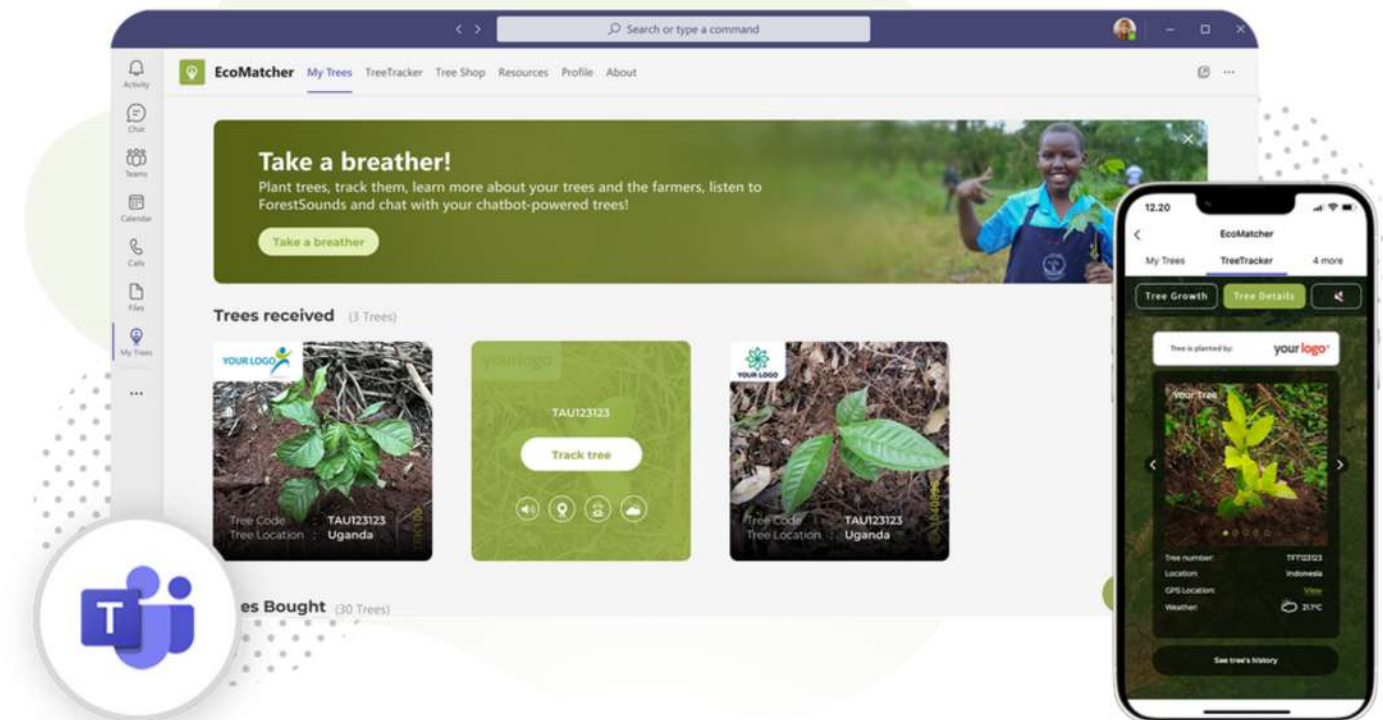

The EcoMatcher App

One stop shop for end-users

Offering the ultimate end-user experience

- With the 5th generation of the EcoMatcher App, users can virtually travel to their tree(s) via 3D satellite maps and learn more about each tree and farmer.
- The App offers users short, calming videos of serene forest landscapes with ForestTime, ideal for winding down between meetings or just on the go.
- Users can easily buy trees in multiple countries and gift trees, using different 3D-themed "gift wrapping" for celebrations like birthdays.
- The EcoMatcher App also comes with the world's simplest carbon calculator, offers an extensive collection of EcoBlogs, and comes in 13 languages.

Download the EcoMatcher app on:

EcoMatcher App for Microsoft Teams

The power to plant trees from Microsoft Teams

App Customization

Companies can customize the App by uploading their logo, naming the App, and modifying the App description.

Gift Trees

Team members can easily gift trees to colleagues for a job well done, for birthday celebrations, as a simple thank you or any other occasion they choose.

Experience ForestTime

Relax and unwind as you journey through a serene virtual forest. Let the soothing sounds and breathtaking imagery refresh your mind and restore your energy.

Meet your trees' planters

Learn who are the planters of your adopted trees and say hi or "thank you" to them. They will appreciate that a lot.

Notifications (You got TreeMail!)

App users can get notified about updates on their trees and farmers, about new blogs that have been published and about other fun tree facts.