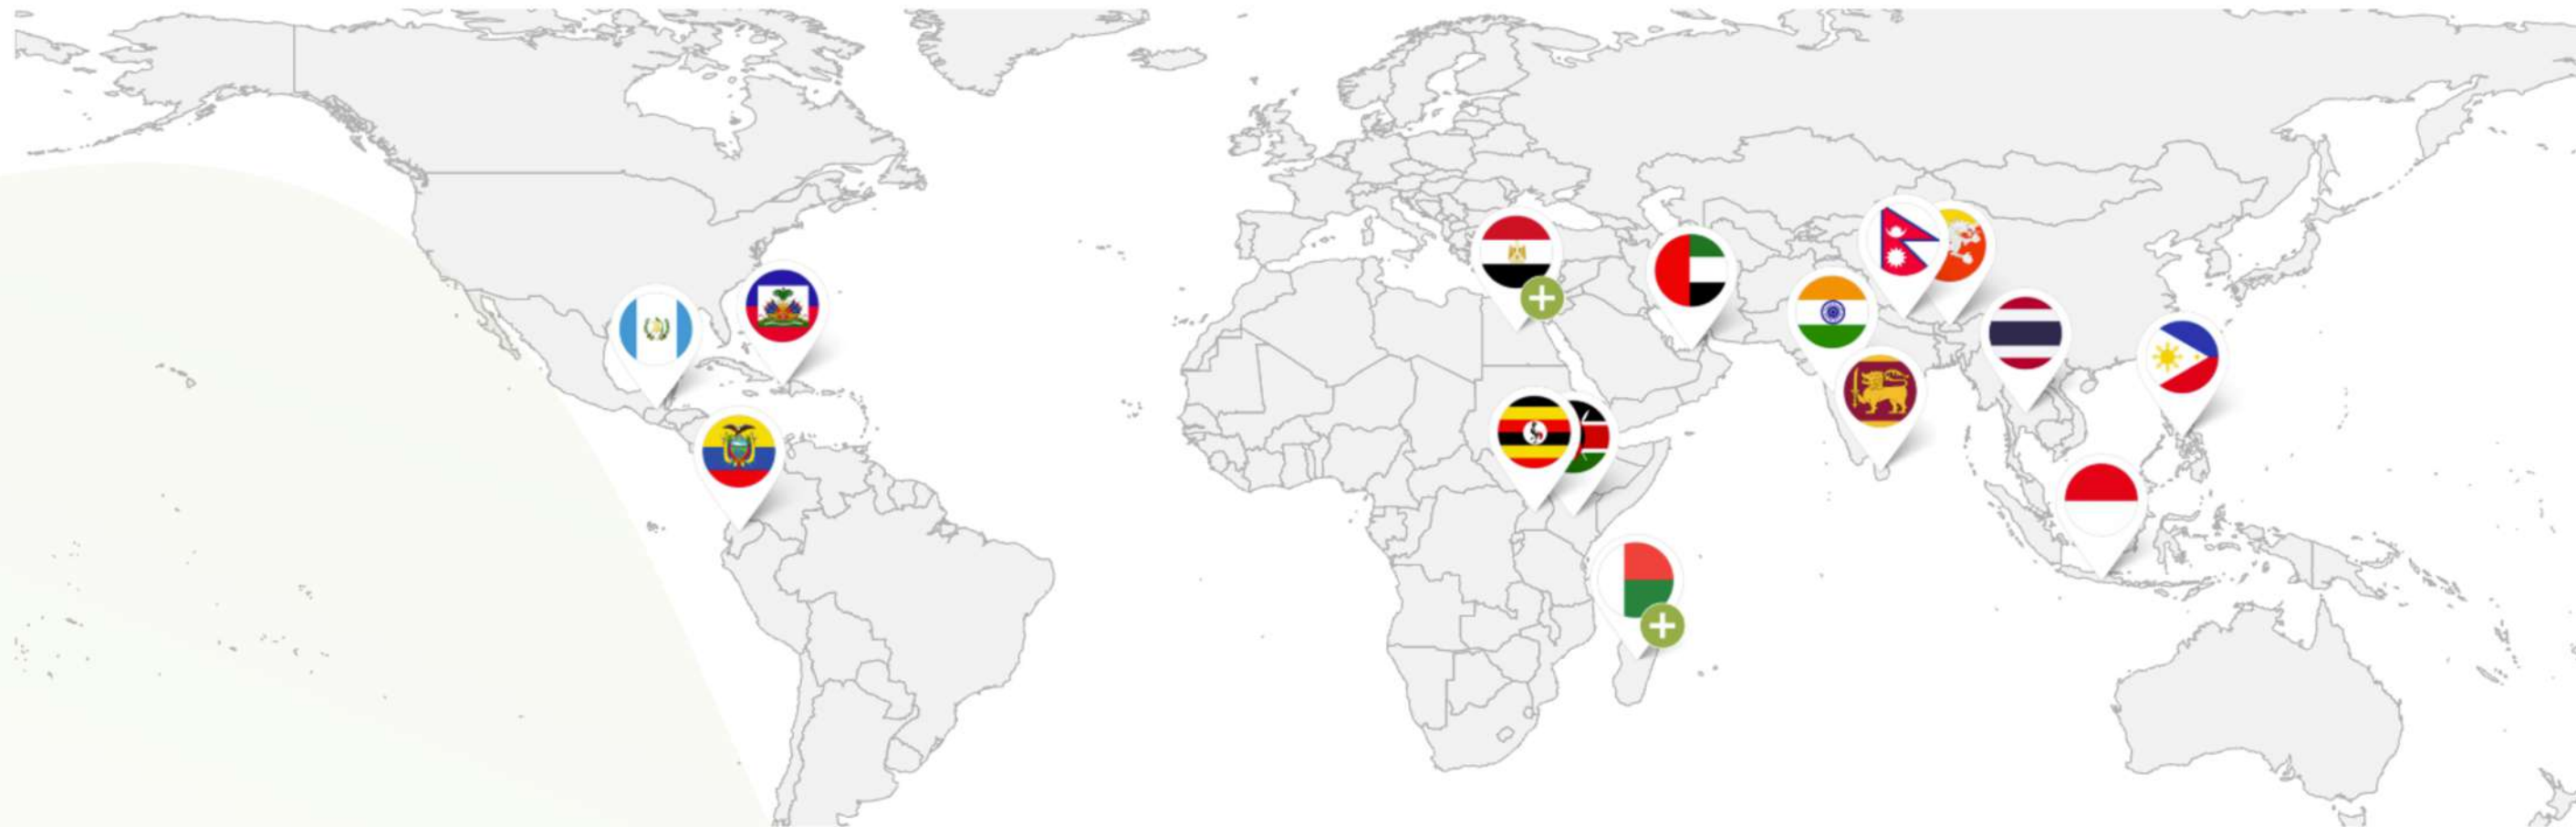

Foundation partners

Our growing family of tree planters around the world

EcoMatcher partners with carefully selected and vetted tree planting organisations from around the world

Americas NGOs (3)

Ecuador (PAE)
Guatemala (AIR)
Haiti (THTP)

Africa NGOs (4)

Egypt (ENF)
Kenya (TFK)
Madagascar (Bondy)
Uganda (TAU)

Asia NGOs (8)

Bhutan (BHU)
India (STI)
Indonesia (T4T)
Nepal (NGN)
Sri Lanka (TCP)
Thailand (CNF)
The Philippines (FEED)
UAE (EMEG)