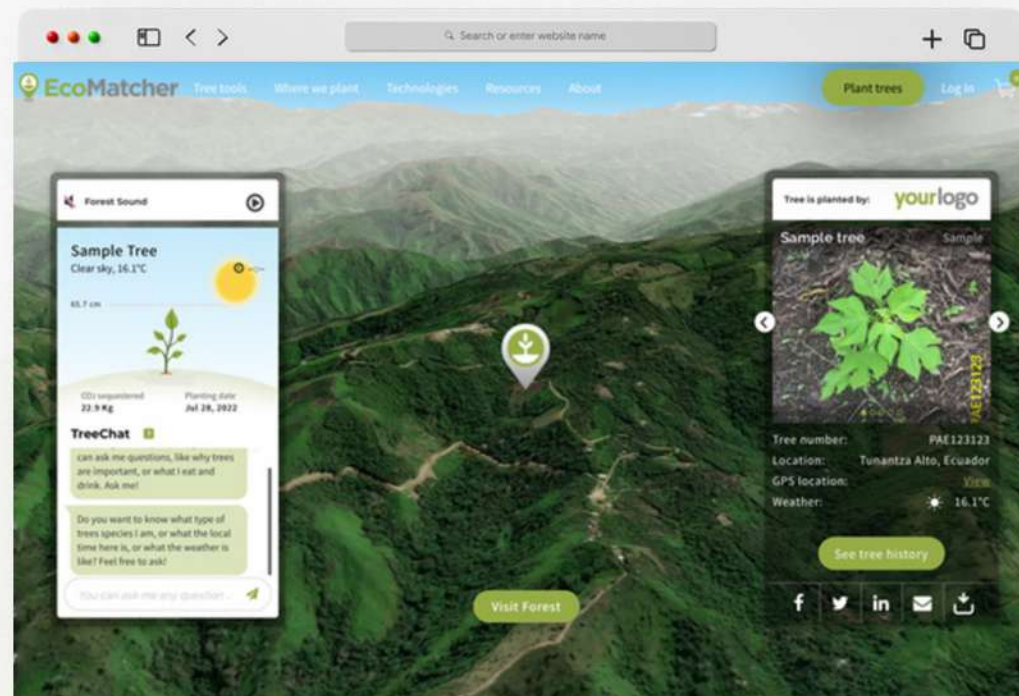

Track Tree TreeTracker 3D

Trees can be tracked with TreeTracker 3D (web and EcoMatcher apps)

Send your trees Easy to use options available in **EcoMatcher's TreeManager**

Send trees by Email

Create and send custom emails linked to trees.

Download QR Codes

Generate QR codes linked to your trees.

Spreadsheet

Download an Excel spreadsheet containing tree links.

Create TreeCard

Design TreeCards (7*5 inch) with QR codes linked to trees.

Redeem

Enable customers/employees to redeem a tree.

Certificate

Download beautiful tree certificates in PDFs.

EcoMatcher tools

Tracking and monitoring tools for success

TreeTracker 3D

With TreeTracker 3D, you can virtually travel to your tree in 3D, and learn more about the tree, the species, the farmer, the biodiversity, the local weather, and more.

You can even chat with your chatbot-powered tree, and listen to sounds of the forest!

ForestTracker

With ForestTracker, you can see all trees that are part of that forest, and see all details of the forest, its name, and how much carbon has been sequestered.