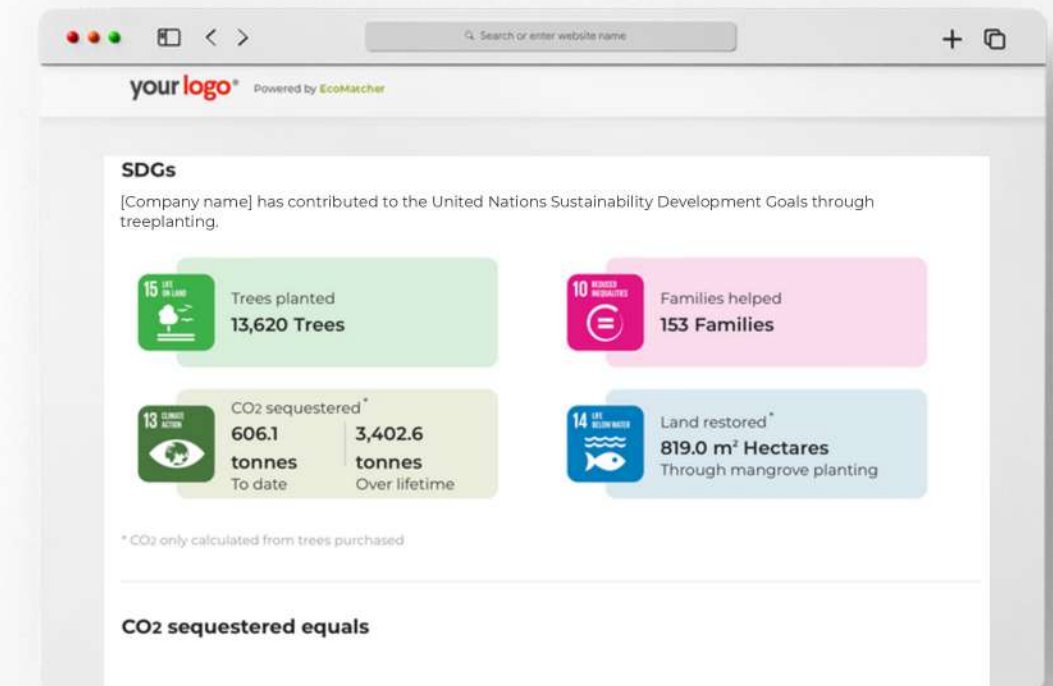

Download QR Codes

Generate QR codes linked to your trees.

Spreadsheet

Download an Excel spreadsheet containing tree links.

Create TreeCard

Design TreeCards (7*5 inch) with QR codes linked to trees.

Redeem

Enable customers/employees to redeem a tree.

Certificate

Download beautiful tree certificates in PDFs.

EcoMatcher tools

Tracking and monitoring tools for success

TreeTracker 3D

With TreeTracker 3D, you can virtually travel to your tree in 3D, and learn more about the tree, the species, the farmer, the biodiversity, the local weather, and more.

You can even chat with your chatbot-powered tree, and listen to sounds of the forest!

ForestTracker

With ForestTracker, you can see all trees that are part of that forest, and see all details of the forest, its name, and how much carbon has been sequestered.

The ForestTracker can be embedded in your website by means of an iFrame.

Impact Report

The online Impact Report shows you all details of your trees, reported per the Sustainable Development Goals (SDGs) 10, 13, 14 and 15.