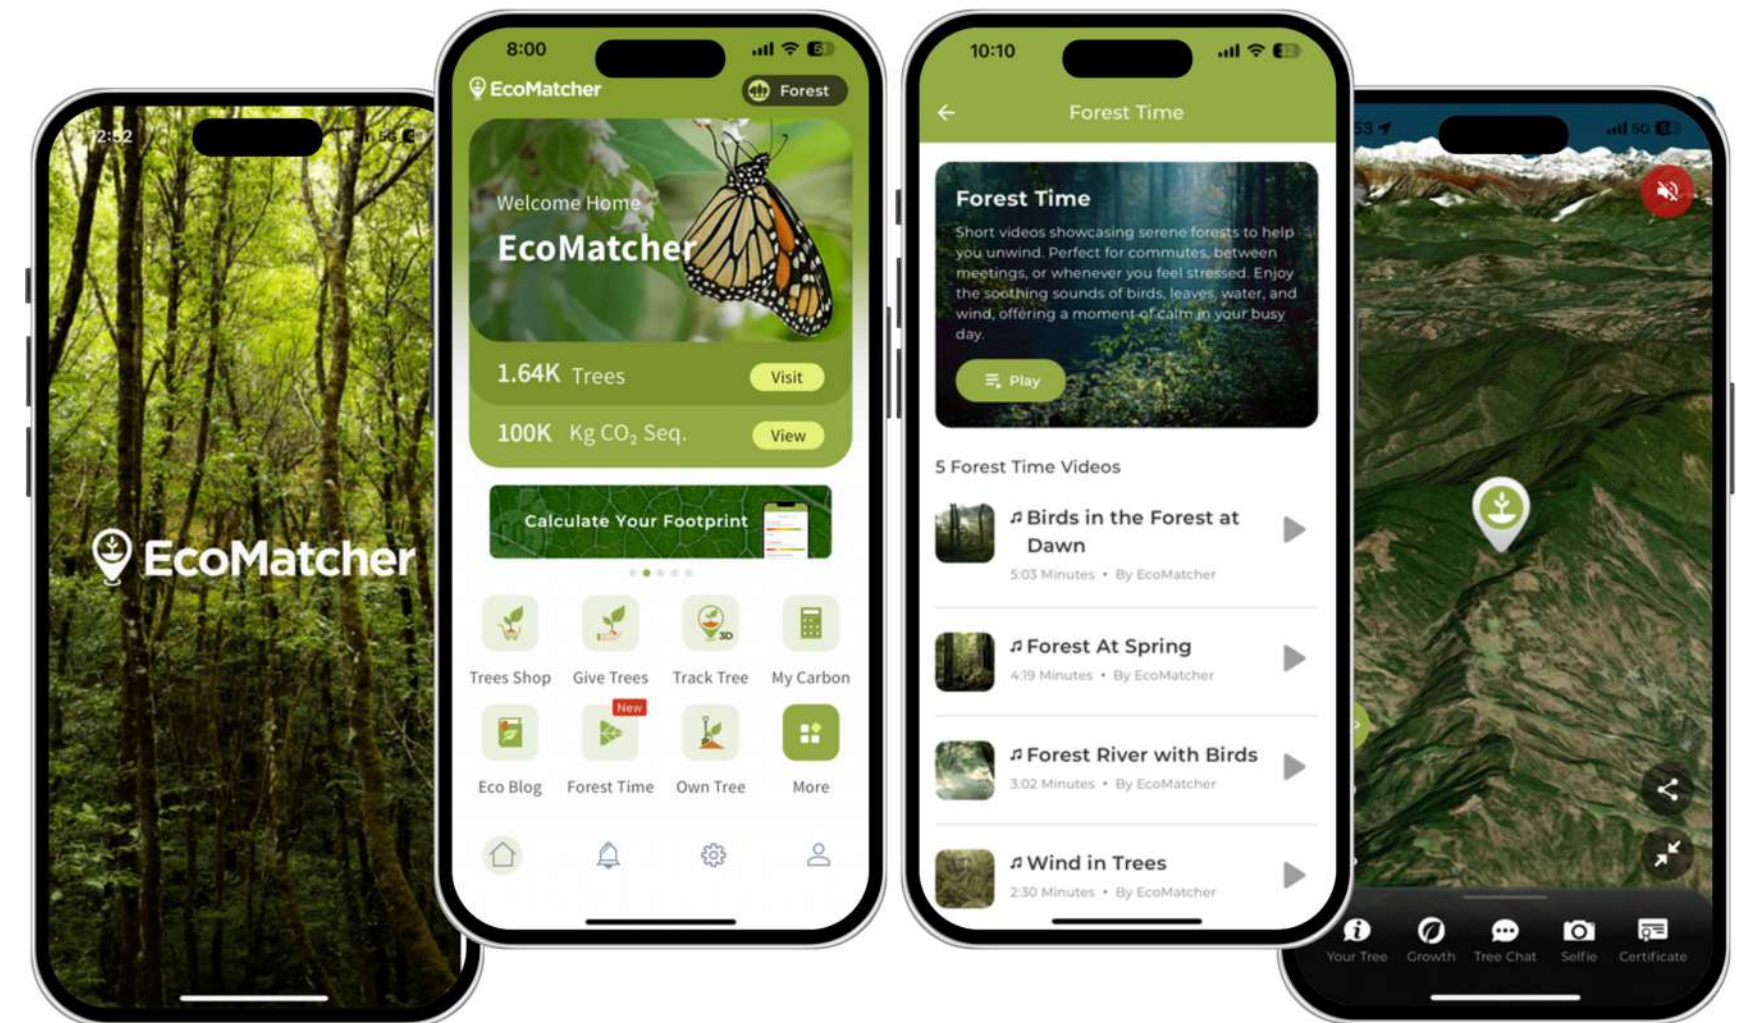

You can even chat with your chatbot-powered tree, and listen to sounds of the forest!

ForestTracker

With ForestTracker, you can see all trees that are part of that forest, and see all details of the forest, its name, and how much carbon has been sequestered.

The ForestTracker can be embedded in your website by means of an iFrame.

Impact Report

The online Impact Report shows you all details of your trees, reported per the Sustainable Development Goals (SDGs) 10, 13, 14 and 15.

The data can be exported via an API in case you would like to add this data to your website.

TreeChain

Transparency in everything we do

Bringing full transparency to EcoMatcher's trees

- TreeChain offers the next level of transparency in tree planting trees using advanced blockchain technology.
- Every tree planted by EcoMatcher is stored and visible on EcoMatcher's TreeChain.
- Anyone can check any tree with TreeChain, including every tree's transaction history.
- TreeChain is based on the EOSIO protocol, the leading open-source blockchain platform.
- TreeChain is carbon neutral as EcoMatcher offsets TreeChain's carbon footprint with trees; actually, due to its smart implementation, very few trees are needed for this.

The EcoMatcher App

One stop shop for end-users

Offering the ultimate end-user experience

- With the 5th generation of the EcoMatcher App, users can virtually travel to their tree(s) via 3D satellite maps and learn more about each tree and farmer.
- The App offers users short, calming videos of serene forest landscapes with ForestTime, ideal for winding down between meetings or just on the go.
- Users can easily buy trees in multiple countries and gift trees, using different 3D-themed "gift wrapping" for celebrations like birthdays.
- The EcoMatcher App also comes with the world's simplest carbon calculator, offers an extensive collection of EcoBlogs, and comes in 13 languages.