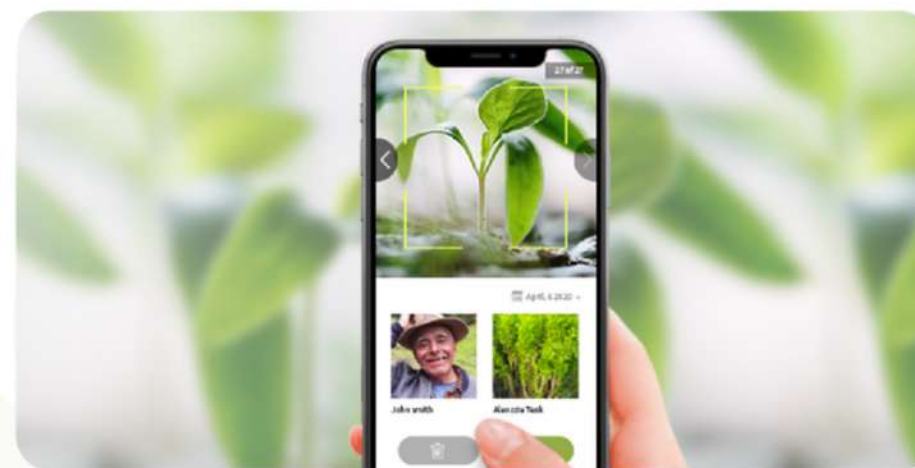

Tree transparency and digital tools

=