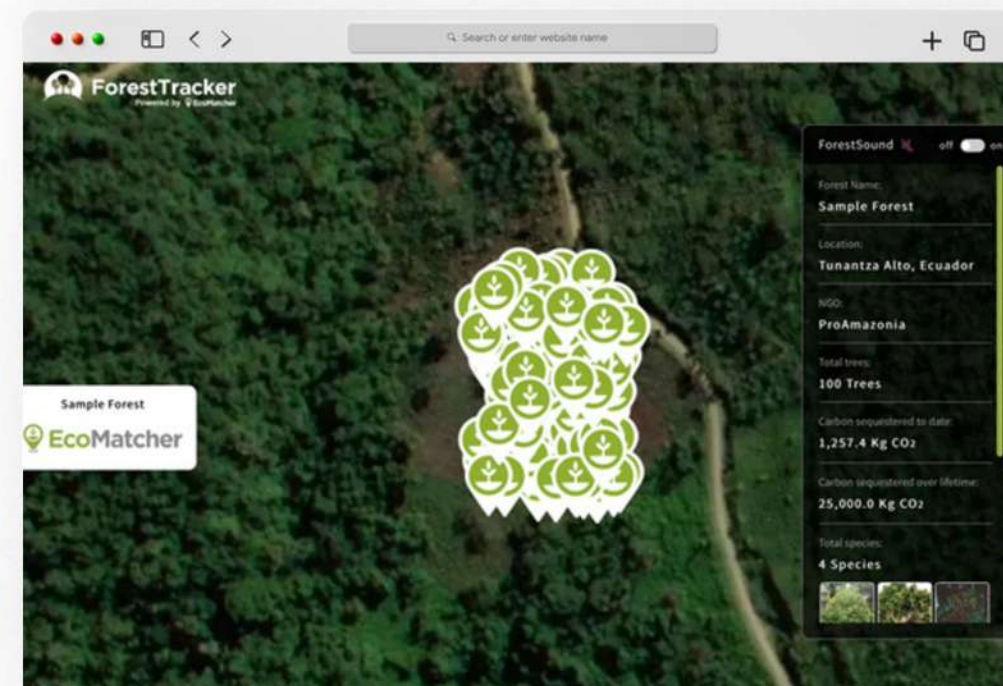

Track Tree TreeTracker 3D

Trees can be tracked with TreeTracker 3D (web and EcoMatcher apps)

Send your trees Easy to use options available in **EcoMatcher's TreeManager**

Send trees by Email

Create and send custom emails linked to trees.

Download QR Codes

Generate QR codes linked to your trees.

Spreadsheet

Download an Excel spreadsheet containing tree links.

Create TreeCard

Design TreeCards (7*5 inch) with QR codes linked to trees.

Redeem

Enable customers/employees to redeem a tree.

Certificate

Download beautiful tree certificates in PDFs.

EcoMatcher tools

Tracking and monitoring tools for success

TreeTracker 3D

With TreeTracker 3D, you can virtually travel to your tree in 3D, and learn more about the tree, the species, the farmer, the biodiversity, the local weather, and more.

You can even chat with your chatbot-powered tree, and listen to sounds of the forest!

ForestTracker

With ForestTracker, you can see all trees that are part of that forest, and see all details of the forest, its name, and how much carbon has been sequestered.