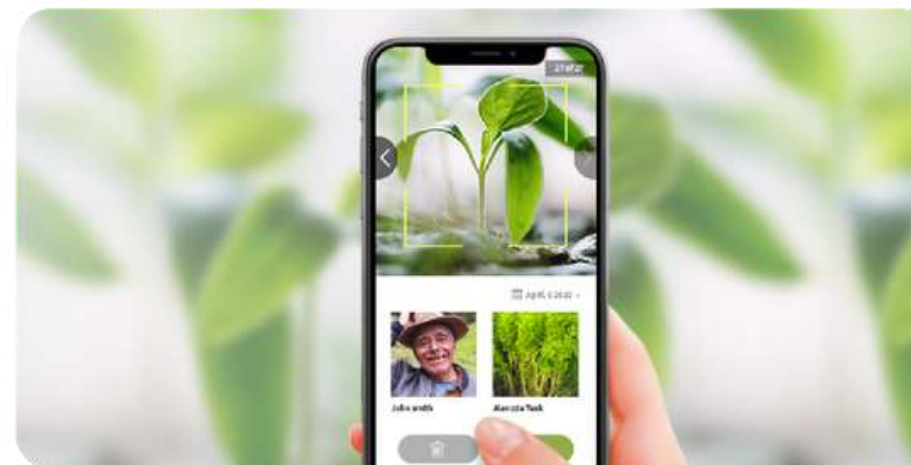

Tree transparency and digital tools

=