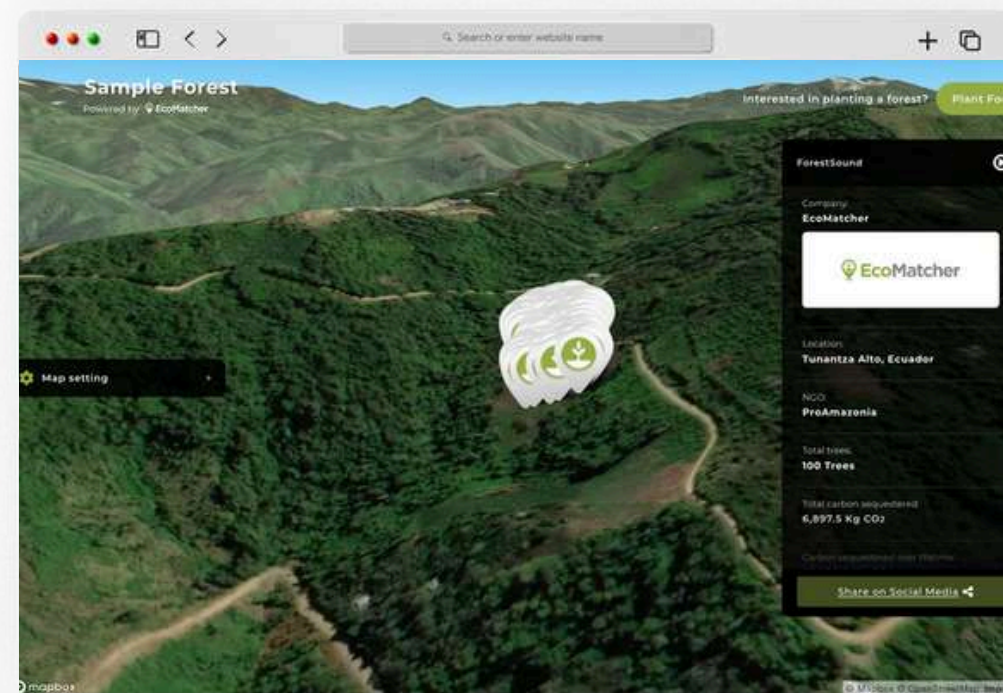

Redeem

Enable customers/employees to redeem a tree.

Certificate

Download beautiful tree certificates in PDFs.

Embed sustainability into everyday business interactions!

Tree Tracking & Reporting

Complete Visibility on Your Planted Trees

EcoMatcher's real-time tracking of trees

TreeTracker 3D

Virtually explore your tree in 3D, learn about its species, farmer, and environment — even chat with your tree or hear the sounds of the forest!

ForestTracker 3D

View all trees in a 3D forest, its name, details, and total carbon sequestered — easily embeddable via iFrame.

Impact Report

See detailed tree data aligned with SDGs 10, 13, 14 & 15 — exportable via API for website integration.