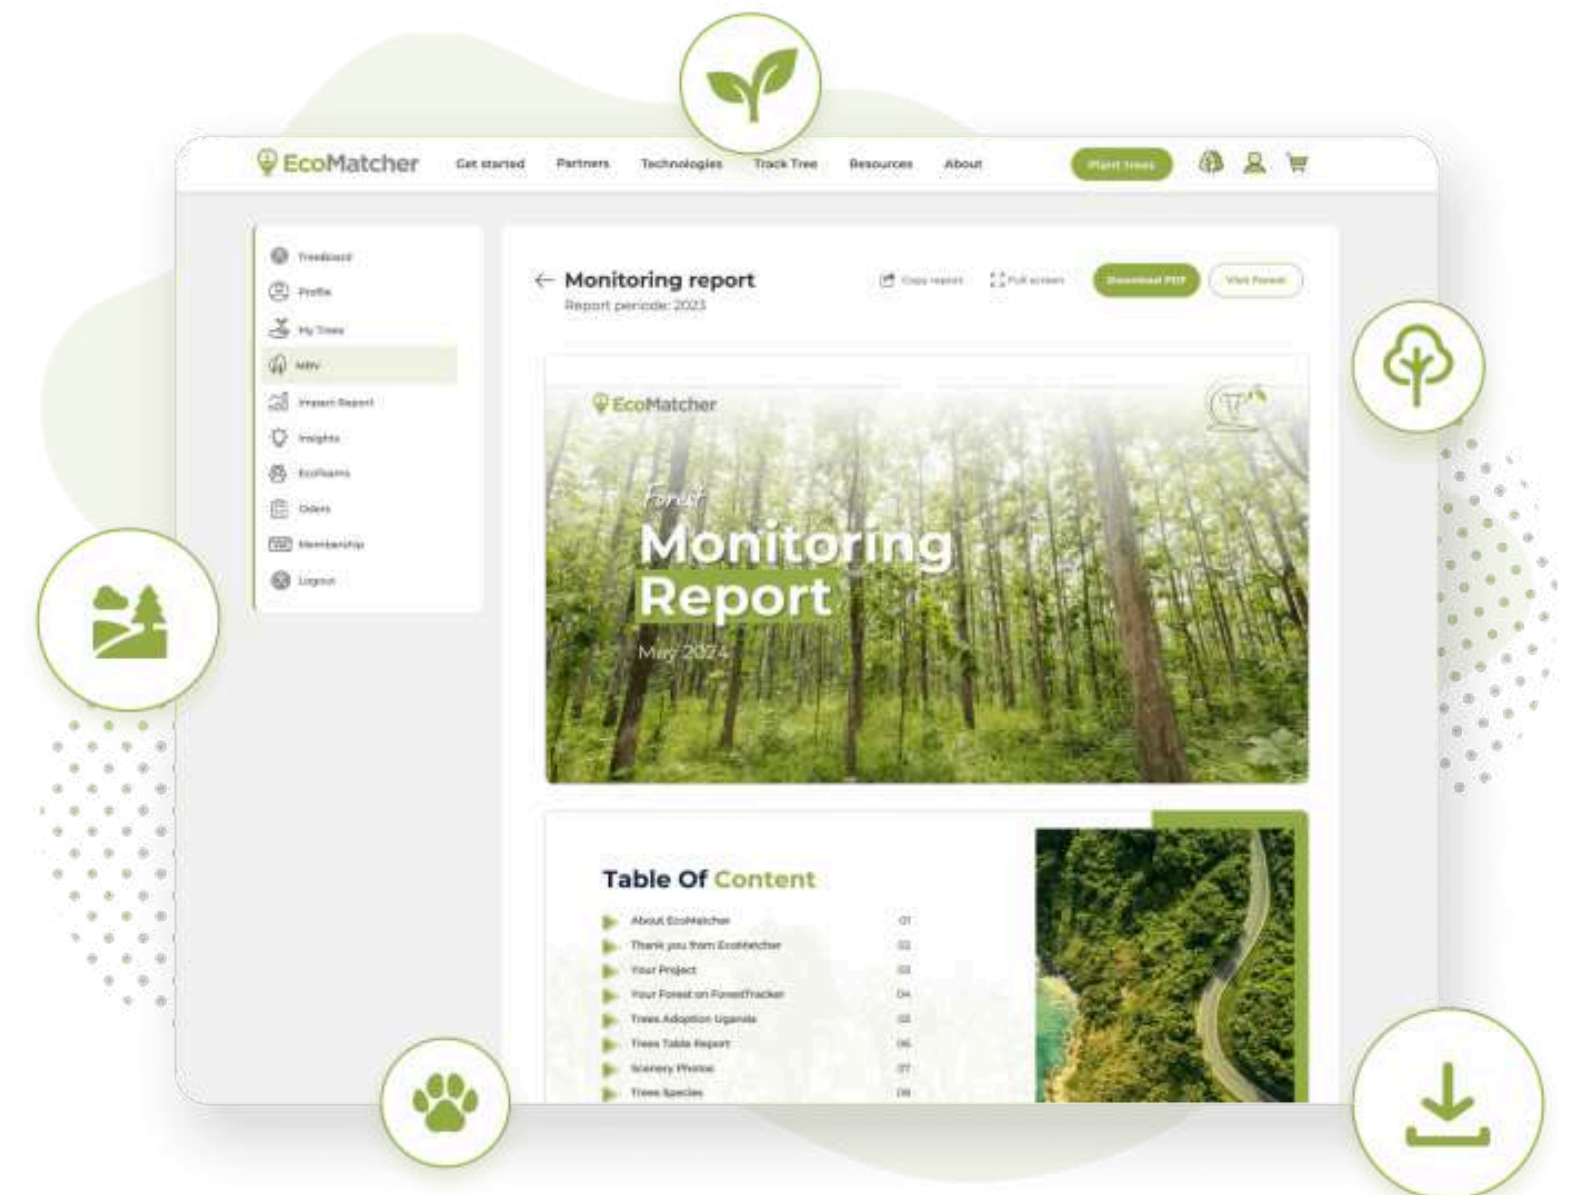

EcoMatcher's real-time tracking of trees

TreeTracker 3D

Virtually explore your tree in 3D, learn about its species, farmer, and environment — even chat with your tree or hear the sounds of the forest!

ForestTracker 3D

View all trees in a 3D forest, its name, details, and total carbon sequestered — easily embeddable via iFrame.

Impact Report

See detailed tree data aligned with SDGs 10, 13, 14 & 15 — exportable via API for website integration.

Monitoring Reports

Transparent Insights for Large-Scale Tree Planting

Consistent, Transparent Insights into Tree-Planting Projects

For **projects with 10,000+ trees**, EcoMatcher provides standardized monitoring reports, ensuring:

- **Consistent updates** with professional data visualization
- **Verified tree planting records** captured via the TreeCorder app
- **Exportable API integration** for businesses needing sustainability reporting