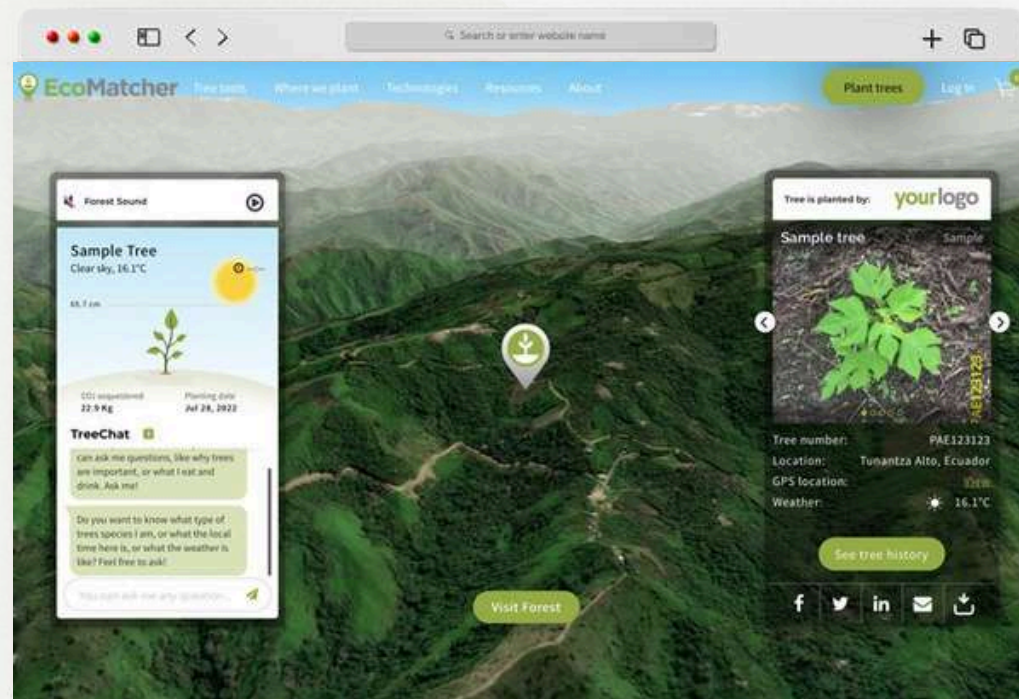

Generate QR codes linked to your trees.

Spreadsheet

Download an Excel spreadsheet containing tree links.

Create TreeCards / TreeCard Minis

Design TreeCards (7x5 inch) or TreeCard Minis (2x3.5 inches) with QR codes linked to trees.

Redeem

Enable customers/employees to redeem a tree.

Certificate

Download beautiful tree certificates in PDFs.

Embed sustainability into everyday business interactions!

Tree Tracking & Reporting

Complete Visibility on Your Planted Trees

EcoMatcher's real-time tracking of trees

TreeTracker 3D

Virtually explore your tree in 3D, learn about its species, farmer, and environment — even chat with your tree or hear the sounds of the forest!

ForestTracker 3D

View all trees in a 3D forest, its name, details, and total carbon sequestered — easily embeddable via iFrame.

Impact Report

See detailed tree data aligned with SDGs 10, 13, 14 & 15 — exportable via API for website integration.