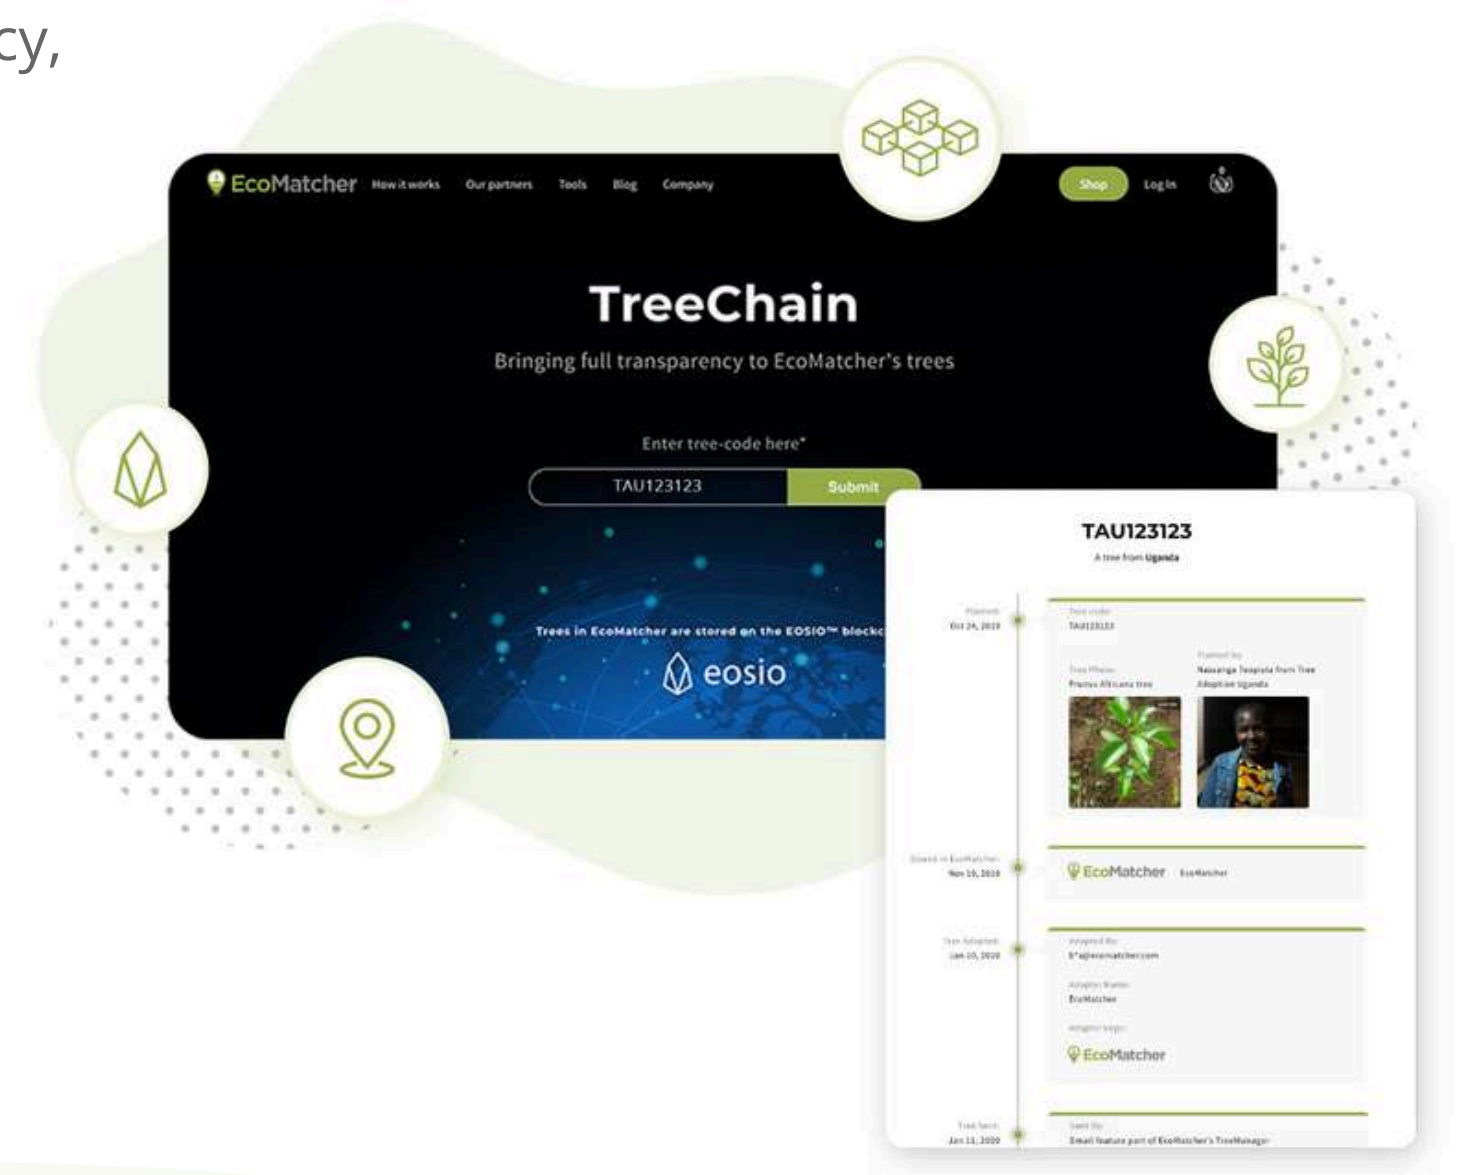

TreeChain: Blockchain-Driven Transparency

The Next Level of Tree Tracking

EcoMatcher's TreeChain ensures verified and secure tree records

EcoMatcher leverages cutting-edge technology to ensure full transparency, accountability, and sustainability in every step.

- **Full visibility** on every tree's data
- **Immutable tracking** through the EOSIO blockchain
- **Carbon-neutral operations** backed by our own tree planting efforts
- **Decentralization support** through hosted blockchain nodes

With TreeChain, businesses can **trust every planted tree.**