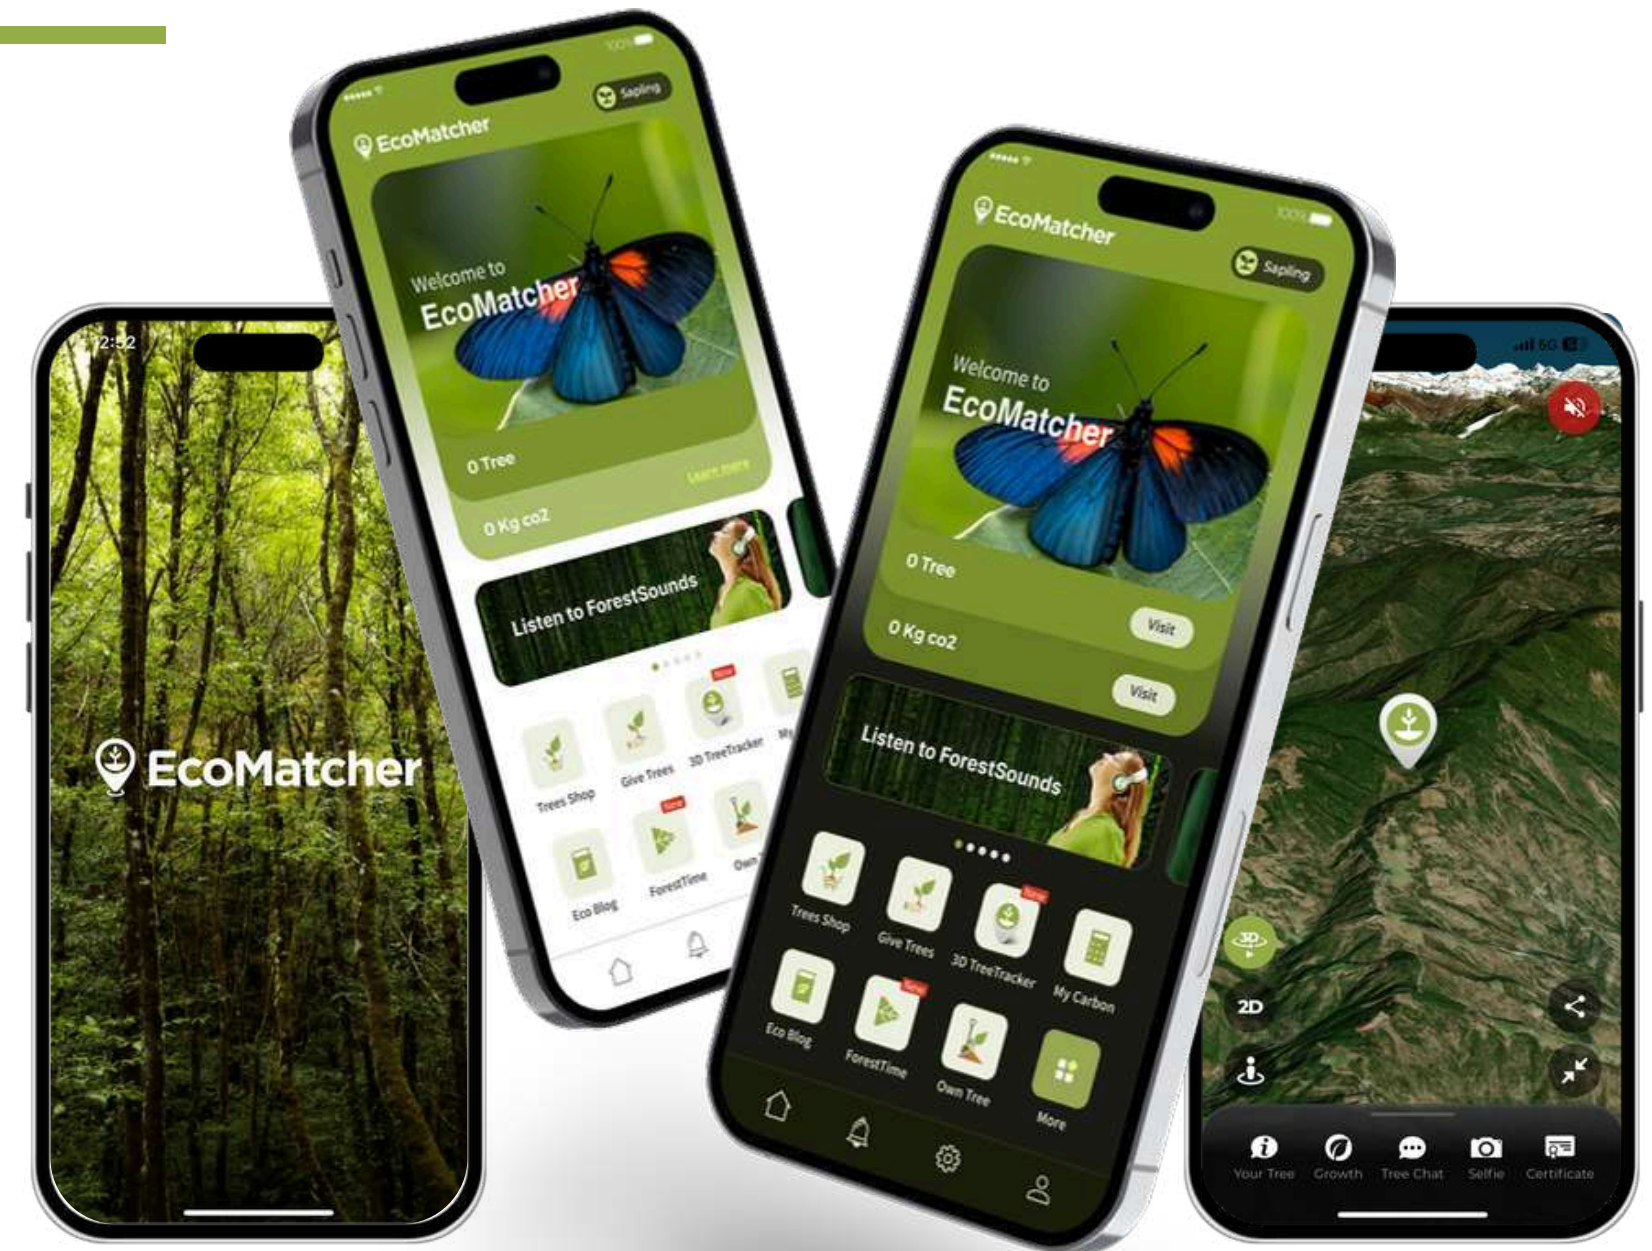

- **Consistent updates** with professional data visualization
- **Verified tree planting records** captured via the TreeCorder app
- **Exportable API integration** for businesses needing sustainability reporting

TreeChain: Blockchain-Driven Transparency

The Next Level of Tree Tracking

EcoMatcher's TreeChain ensures verified and secure tree records

EcoMatcher leverages cutting-edge technology to ensure full transparency, accountability, and sustainability in every step.

EcoMatcher App

One-Stop Sustainability Companion

Offering the ultimate end-user experience

Available on iOS, Android, and Microsoft Teams, the **EcoMatcher App** lets users:

- Explore trees in 3D satellite views
- Gift trees with customized digital wrapping
- Relax with ForestTime and sustainability news
- Use a simplified carbon calculator
- Track tree growth and engage with TreeChat

An immersive and **interactive sustainability experience** at your fingertips.

Download the EcoMatcher app on:

EcoMatcher App for Microsoft Teams

The Power to Plant Trees From Microsoft Teams

Highlights of EcoMatcher on Microsoft Teams