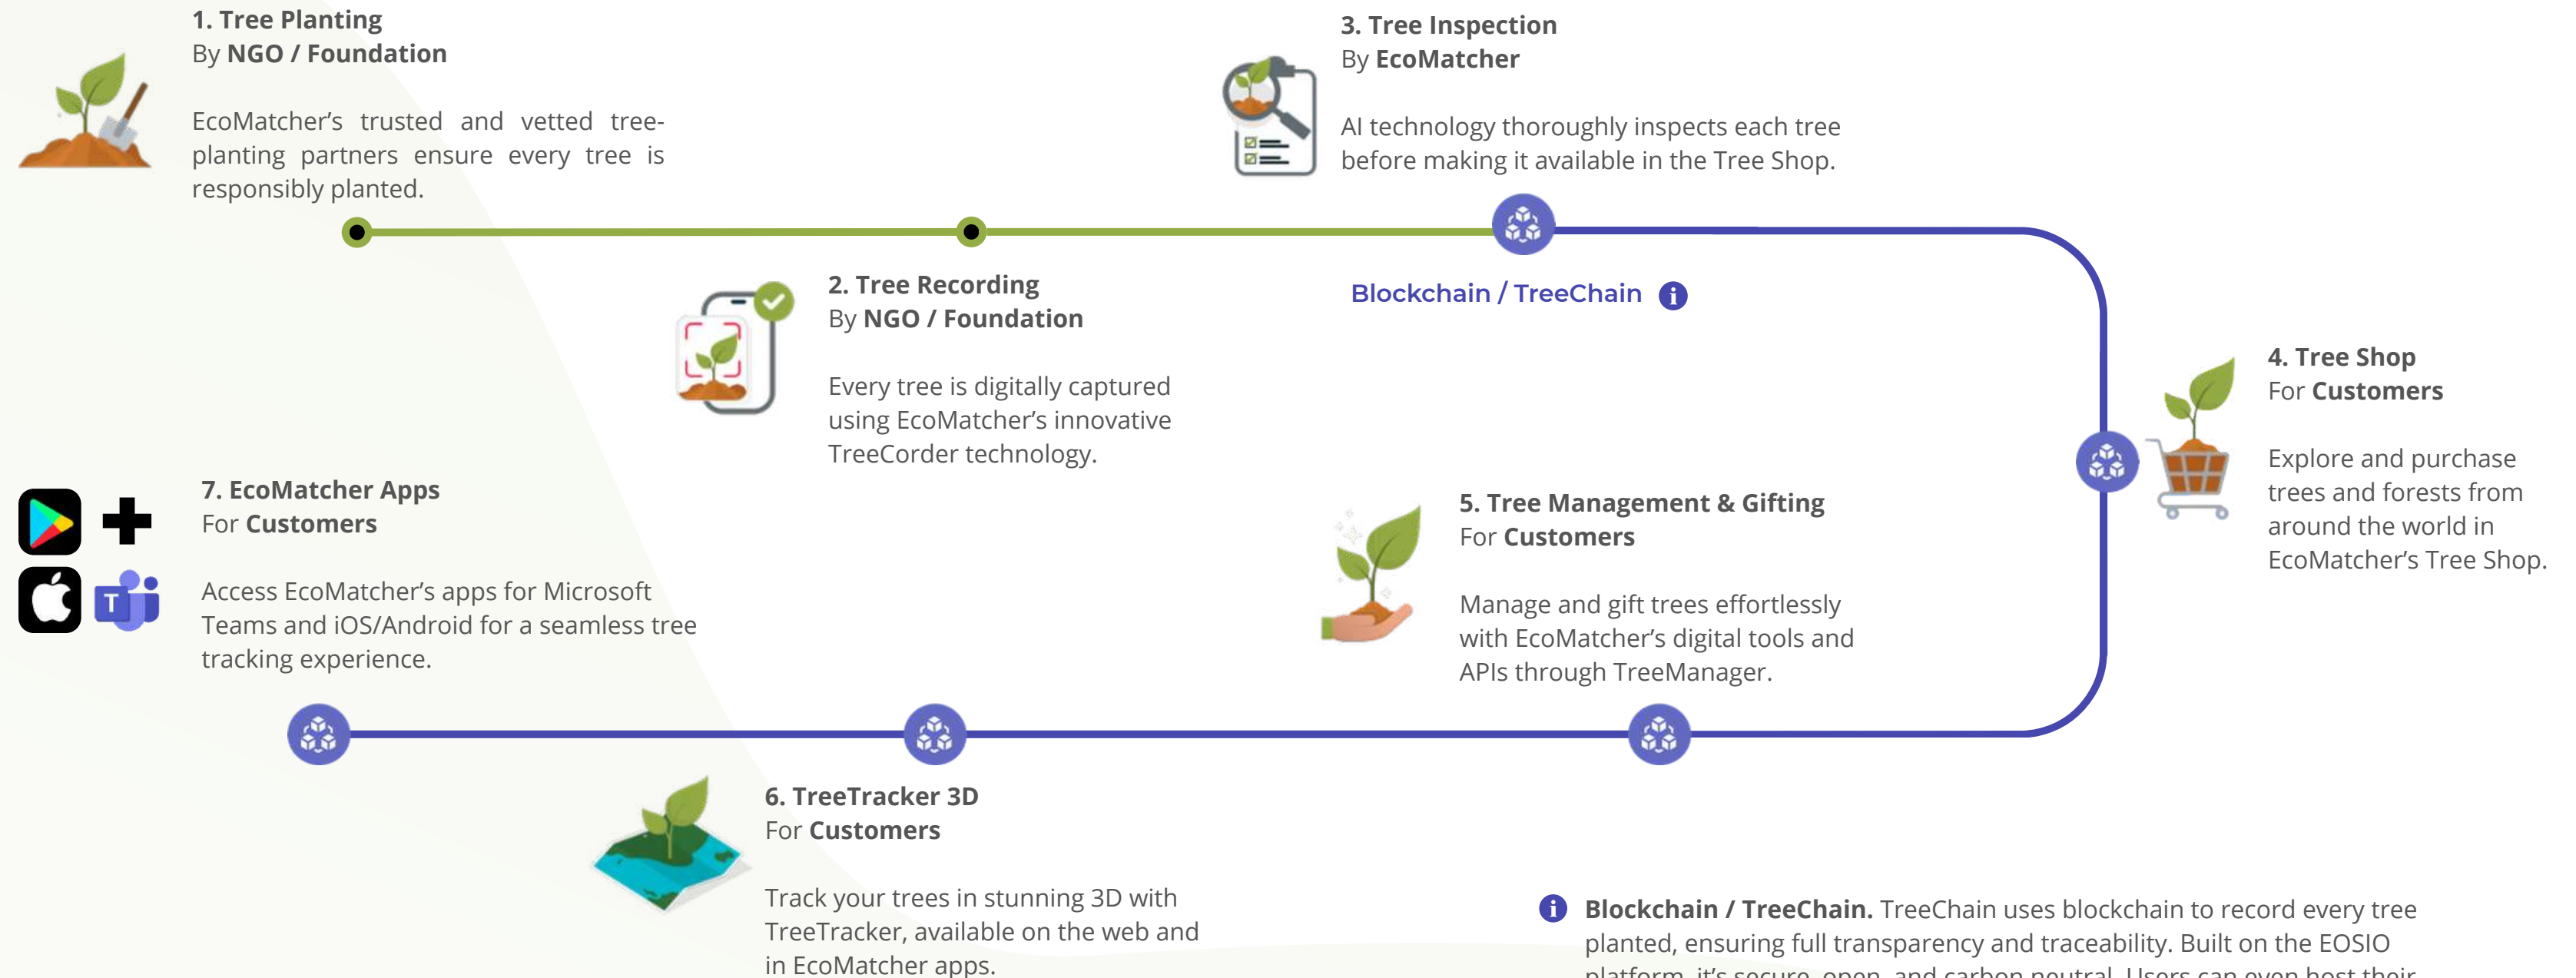

Monitoring Reports

Transparent Insights for Large-Scale Tree Planting

Consistent, Transparent Insights into Tree-Planting Projects

For **projects with 10,000+ trees**, EcoMatcher provides standardized monitoring reports, ensuring:

- **Consistent updates** with professional data visualization
- **Verified tree planting records** captured via the TreeCorder app
- **Exportable API integration** for businesses needing sustainability reporting

Stay informed with clear, reliable project insights.

Technology - How it Works

A Seamless Digital Approach to Sustainability

EcoMatcher combines cutting-edge AI, blockchain, and digital tools to deliver full transparency in tree planting

TreeChain: Blockchain-Driven Transparency

The Next Level of Tree Tracking

EcoMatcher's TreeChain ensures verified and secure tree records

EcoMatcher leverages cutting-edge technology to ensure full transparency, accountability, and sustainability in every step.