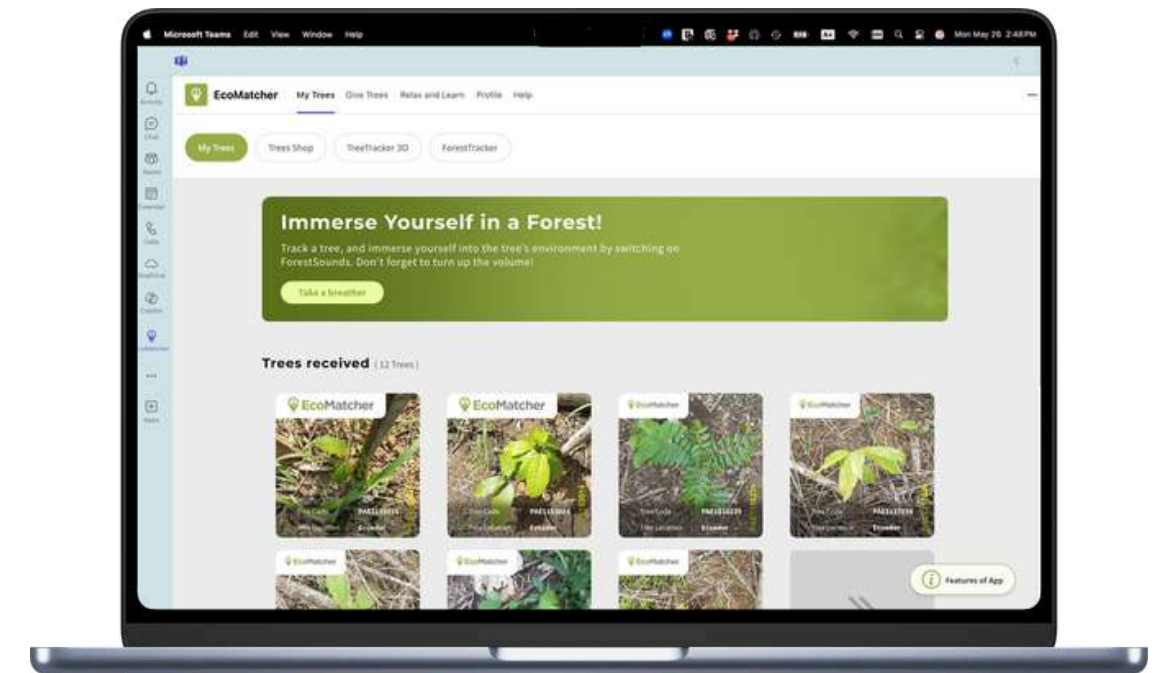

- **Consistent updates** with professional data visualization
- **Verified tree planting records** captured via the TreeCorder app
- **Exportable API integration** for businesses needing sustainability reporting

Customizable App

Add your logo, name, and description.

Virtual Tree Tracking

Visit your trees in 10+ countries via satellite maps.

My Carbon

Offset your footprint with a 5-question carbon calculator.

Gift Trees

Get updates on your trees, farmers, and more.

Chat With Trees

Talk to your chatbot-powered trees!

Sustainability News

Stay updated on green initiatives.

Spoilt for Choice - Your Options for Tree Planting

Tailored Plans for Every Business Size

	Trees	Forest	Global Forest
Track every tree in mesmerizing 3D	✓	✓	✓
Genuine pictures of every tree and farmer	✓	✓	✓
Access to all tree data, incl. CO2 and biodiversity	✓	✓	✓
Capability to name every tree	✓	✓	✓
ForestSounds and TreeChat	✓	✓	✓
Track your trees in Microsoft Teams	✓	✓	✓
Access to a suite of gifting tools (TreeManager)	✓	✓	✓
Comprehensive (SDG) Impact Report	✓	✓	✓
Capability to name your Forest / Global Forest	-	✓	✓
Show your Forest on your website	-	✓	-
Show your Global Forest on your website	-	-	✓
API integration tools	-	✓	✓
EcoMatcher Academy access with tutorials	✓	✓	✓
Access to the EcoMatcher team for support	-	✓	✓
Minimum Order Quantity (MOQ)	10 trees	1,000 trees in 1 location	3,000 trees in 1 or more locations
Tree cost	From USD 3.49	Upon Request	Upon Request