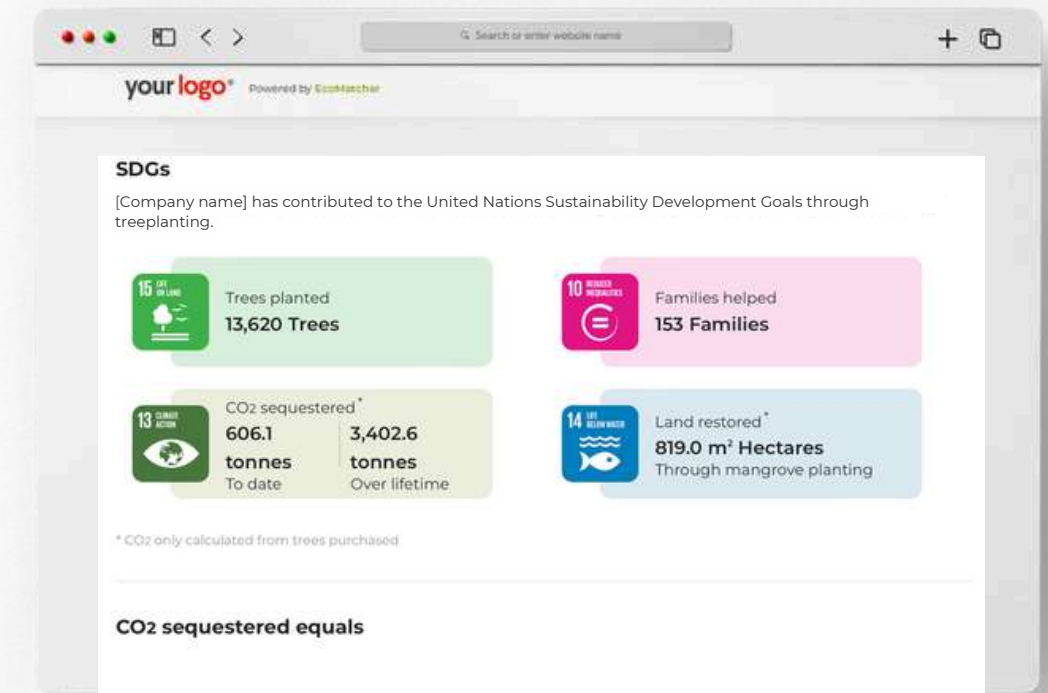

Redeem

Enable customers/employees to redeem a tree.

Certificate

Download beautiful tree certificates in PDFs.

Embed sustainability into everyday business interactions!

Tree Tracking & Reporting

Complete Visibility on Your Planted Trees

EcoMatcher's real-time tracking of trees

TreeTracker 3D

Virtually explore your tree in 3D, learn about its species, farmer, and environment — even chat with your tree or hear the sounds of the forest!

ForestTracker 3D

View all trees in a 3D forest, its name, details, and total carbon sequestered — easily embeddable via iFrame.

Impact Report

See detailed tree data aligned with SDGs 10, 13, 14 & 15 — exportable via API for website integration.

- **Consistent updates** with professional data visualization
- **Verified tree planting records** captured via the TreeCorder app
- **Exportable API integration** for businesses needing sustainability reporting