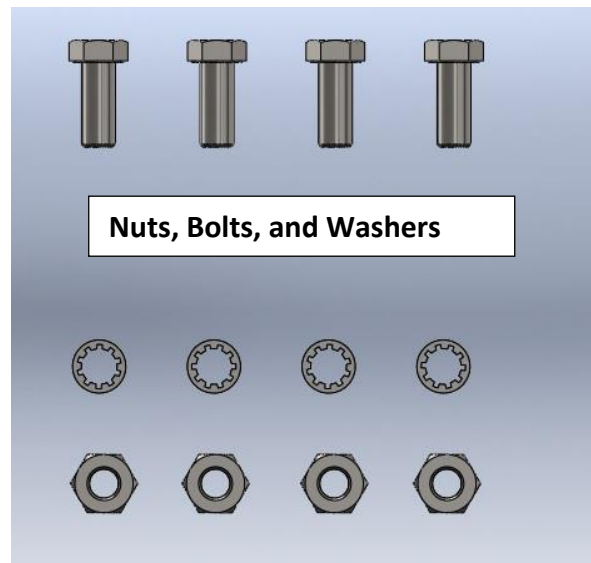

Customer Reference Chart (CRC-0055)

Mounting Kits

Version 4, June 2016

Mounting Kits

Kit comes with:

- (4) M12 X 40 Bolts
- (4) M12 Washers
- (4) M12 Nuts
- (2) Base Plates
- (4) of one of the following: Spring Mounting Kit or Vibration Dampener Pad Kit

Quick Reference

Compressor Series	Condenser (Water-Cooled)	Condenser (High Pressure)	Receiver OD	Part Number
CE1	STC 005HS-010HS, 003HB-010HB	HPC 005HS-010HS	6-5/8"	P000000599
CE2 or CE3	STC 005HS-010HS, 007HB-010HB	HPC 005HS-010HS	6-5/8"	P000000600
CE3	STC 015HS, STC015HB	HPC 015HS	8-5/8"	P000000605
CE4	STC015HS/HB	-	8-5/8" ⁽³⁾	P000000606
CE4	STC 020HS-025HS, 020HB-025HB	HPC 020HS-025HS	10-3/4" ⁽⁴⁾ , 12-3/4"	P000000607
BE5 ⁽¹⁾	STC 020HS-050HS, 020HB-050HB	HPC 020HS-050HS	10-3/4" ⁽⁴⁾ , 12-3/4" ⁽⁵⁾	P000000608
BE5 ⁽²⁾ or BE6	STC 020HS-080HS, 020HB-075HB	HPC 020HS-080HS	10-3/4" ⁽⁴⁾ , 12-3/4" ⁽⁵⁾⁽⁶⁾	P000000611

STC003HB, STC005HB/HS, STC007HS/HB, STC010HB/HS

HPC005HS, HPC007HS, HPC010HS

BH0014HL, BH0017HL

Order part number: P000000599

	Qty	Part Number
Compressor Bracket	2	P000000521
Vibration Dampening Pad	4	370000-19
M12X40 Bolt	4	380306-45
M12 Washer	4	901-0108-01
M12 Nut	4	903-0212-00