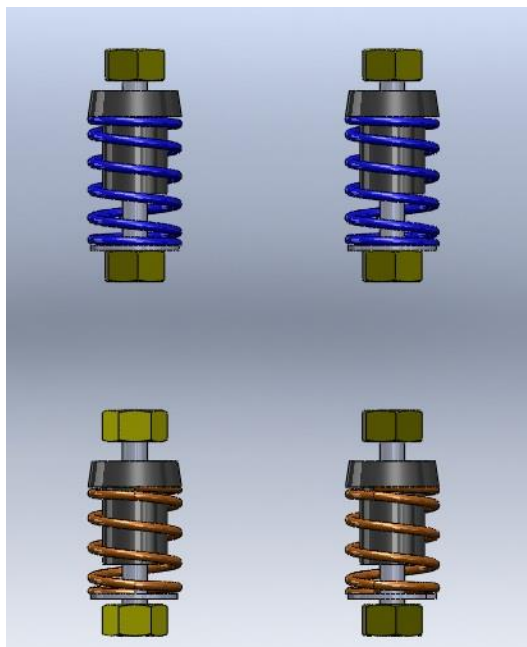

Customer Reference Chart (CRC-0055)

Mounting Kits

Version 4, June 2016

Mounting Kits

Kit comes with:

- (4) M12 X 40 Bolts
- (4) M12 Washers
- (4) M12 Nuts
- (2) Base Plates
- (4) of one of the following: Spring Mounting Kit or Vibration Dampener Pad Kit

Quick Reference

Compressor Series	Condenser (Water-Cooled)	Condenser (High Pressure)	Receiver OD	Part Number
CE1	STC 005HS-010HS, 003HB-010HB	HPC 005HS-010HS	6-5/8"	P000000599
CE2 or CE3	STC 005HS-010HS, 007HB-010HB	HPC 005HS-010HS	6-5/8"	P000000600
CE3	STC 015HS, STC015HB	HPC 015HS	8-5/8"	P000000605
CE4	STC015HS/HB	-	8-5/8" ⁽³⁾	P000000606
CE4	STC 020HS-025HS, 020HB-025HB	HPC 020HS-025HS	10-3/4" ⁽⁴⁾ , 12-3/4"	P000000607
BE5 ⁽¹⁾	STC 020HS-050HS, 020HB-050HB	HPC 020HS-050HS	10-3/4" ⁽⁴⁾ , 12-3/4" ⁽⁵⁾	P000000608
BE5 ⁽²⁾ or BE6	STC 020HS-080HS, 020HB-075HB	HPC 020HS-080HS	10-3/4" ⁽⁴⁾ , 12-3/4" ⁽⁵⁾⁽⁶⁾	P000000611

STC003HB, STC005HB/HS, STC007HS/HB, STC010HB/HS

HPC005HS, HPC007HS, HPC010HS

BH0014HL, BH0017HL

Order part number: P000000599

	Qty	Part Number
Compressor Bracket	2	P000000521
Vibration Dampening Pad	4	370000-19
M12X40 Bolt	4	380306-45
M12 Washer	4	901-0108-01
M12 Nut	4	903-0212-00

Kit for Mounting CE2 or CE3 Compressor to

STC005HS, STC007HS/HB, STC010HB/HS

HPC005HS, HPC007HS, HPC010HS

BH0014HL, BH0017HL

Order part number: P000000600

	Qty	Part Number
Compressor Bracket	2	P000000521
Vibration Dampening Pad	4	370000-20
M12X40 Bolt	4	380306-45
M12 Washer	4	901-0108-01
M12 Nut	4	903-0212-00