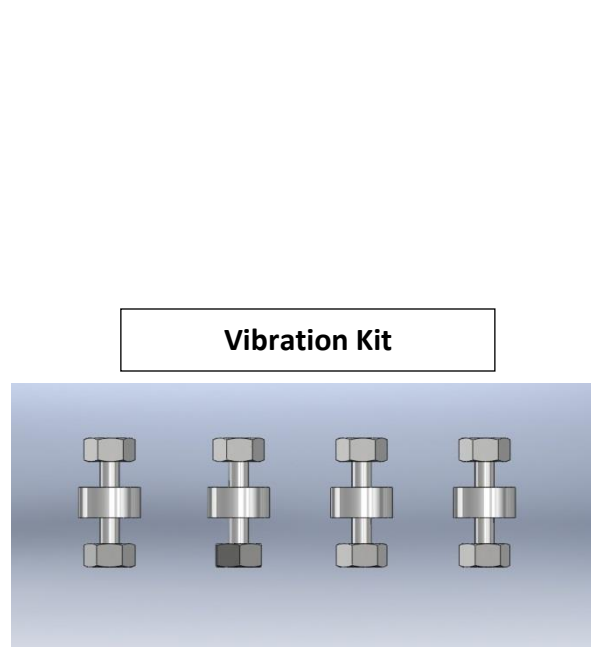

Customer Reference Chart (CRC-0055)

Mounting Kits

Version 4, June 2016

Mounting Kits

Kit comes with:

- (4) M12 X 40 Bolts
- (4) M12 Washers
- (4) M12 Nuts
- (2) Base Plates
- (4) of one of the following: Spring Mounting Kit or Vibration Dampener Pad Kit

Quick Reference

Compressor Series	Condenser (Water-Cooled)	Condenser (High Pressure)	Receiver OD	Part Number
CE1	STC 005HS-010HS, 003HB-010HB	HPC 005HS-010HS	6-5/8"	P000000599
CE2 or CE3	STC 005HS-010HS, 007HB-010HB	HPC 005HS-010HS	6-5/8"	P000000600
CE3	STC 015HS, STC015HB	HPC 015HS	8-5/8"	P000000605
CE4	STC015HS/HB	-	8-5/8" ⁽³⁾	P000000606
CE4	STC 020HS-025HS, 020HB-025HB	HPC 020HS-025HS	10-3/4" ⁽⁴⁾ , 12-3/4"	P000000607
BE5 ⁽¹⁾	STC 020HS-050HS, 020HB-050HB	HPC 020HS-050HS	10-3/4" ⁽⁴⁾ , 12-3/4" ⁽⁵⁾	P000000608
BE5 ⁽²⁾ or BE6	STC 020HS-080HS, 020HB-075HB	HPC 020HS-080HS	10-3/4" ⁽⁴⁾ , 12-3/4" ⁽⁵⁾⁽⁶⁾	P000000611