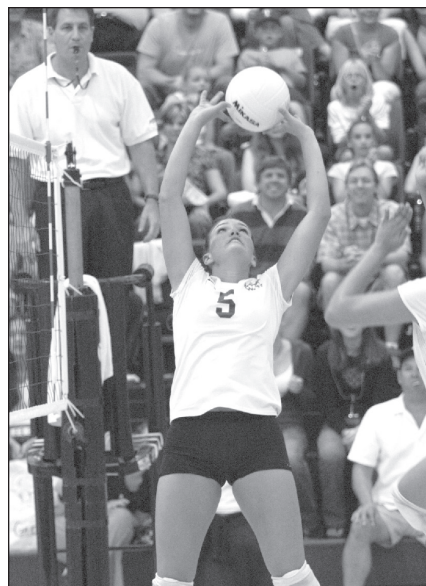

Player, School	Year	Pct.
1. Danielle Scott, LBSU	1992	.452
2. Sami Cash, UCI	2004	.442
3. Elisha Thomas, LBSU	2001	.433
4. Danielle Scott, LBSU	1993	.431
5. Cheryl Weaver, LBSU	2001	.429
6. Nique Crump, LBSU	1997	.428
7. Veronica Walls, LBSU	1998	.426
8. Rebecca Larsen, UCI	2002	.424
9. Danielle Scott, LBSU	1991	.422
10. Nique Crump, LBSU	1996	.418

Assists

Player, School	Year	Asts.
1. Ashlie Hain, UCI	2003	1,814
2. Sheri Sanders, LBSU	1989	1,768
3. Sabrina Hernandez, LBSU	1990	1,735
4. Liane Sato, SDSU	1985	1,725
5. Erin Tomblin, SDSU	1989	1,711
6. Tanja Hart, UCSB	1997	1,690
7. Sheri Sanders, LBSU	1988	1,682
8. Kim Kaaiai, CP	1989	1,659
9. Dede Bodnar, CP	1985	1,656
10. Sabrina Hernandez, LBSU	1991	1,617
Melanie Beckenhauer, PAC	1990	1,617

Assist Average

Player, School	Year	Avg.
1. Keri Nishimoto, LBSU	1999	14.58
2. Kara Gormsen, PAC	2000	14.21
3. Sheri Sanders, LBSU	1988	14.02
4. Brooke Niles, UCSB	2002	13.95
5. Tanja Hart, UCSB	1997	13.85
6. Alanna Whitnack, NEV	1998	13.81
7. Cheri Boyer, UH	1989	13.74
8. Andrea Delsigne, USU	2003	13.73
Ashlie Hain, UCI	2002	13.72
9. Sheri Sanders, LBSU	1989	13.71

Service Aces

Player, School	Year	Aces
1. Antoinette White, LBSU	1990	91
2. Brittany Hochevar, LBSU	2001	84
3. Renee Pankopf, SDSU	1986	83
Renee Pankopf, SDSU	1985	83
5. Jackie Mendez, SDSU	1988	81
6. Jackie Mendez, SDSU	1987	76
7. Maria Reyes, UCSB	1989	70
8. Jackie Mendez, SDSU	1986	68
Cyndi Rhone, CSF	1988	68
Antoinette White, LBSU	1991	68

UC Irvine's Ashlie Hain broke a 14-year-old Big West record with 1,814 assists in 2003.