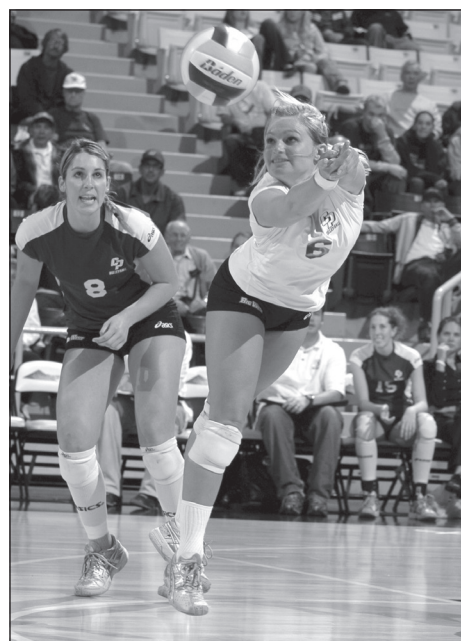

• The Mustangs led the conference in blocks with an average of 3.13 blocks per game and opponent hitting percentage (.161). They held the second spot in both hitting percentage (.236) and service aces (1.74). Cal Poly's blocks per game average also ranked it in the nation's top 20.

• Cal Poly went 3-0 in five-game matches last season, two of which were on the road.

• The 2006 season is the year of the road trips for Cal Poly with 19 of its 27 games being played away from San Luis Obispo, Calif. The schedule also includes 14 of the first 15 games on the road, including three tournaments and a trip to Hawaii.

• Cal Poly returns two of the three Mustangs that earned 2005 All-Big West First Team honors - sophomore Kylie Atherstone and junior Chelsea Hayes. Atherstone had an outstanding freshman season, finishing second on the team and third in the conference in service aces with an average of .42 aces per game. As a setter, Hayes shined in 2005 finishing second in the league in assists after posting a 12.18 average.

• This year's squad will have a core of veterans (two seniors, three juniors) to help guide the underclassmen, consisting of five sophomores and seven freshmen, in the Mustangs' quest for their first Big West title since 1984.

Kristin Jackson

2006 Roster

No.	Name	Pos.	Ht.	Yr.	Exp.	Hometown/Last School
2	Aleen Paperny	S	Sr.	5-10	3V	Lake Arrowhead, Calif./Rim of the World HS
3	Alicia Waller	OH	So.	6-1	Tr.	Cypress, Calif./San Diego State
4	Sarah Riviere	M/OH	Jr.	5-11	2V	LeSueur, Minn./Le Sueur-Henderson HS
5	Kylie Atherstone	OH	So.	6-1	1V	Chico, Calif./Pleasant Valley HS
6	Kristin Jackson	L	Jr.	5-4	2V	Manhattan Beach, Calif./Mira Costa HS
7	Amber Ridens	OH	Fr.	6-1	HS	Fountain Valley, Calif./Fountain Valley HS
8	Cari Olsovsky	MB	So.	6-2	1V	Torrance, Calif./Redondo Union HS
9	Candace Milton	OH	Sr.	5-11	1V-Tr	Stockton, Calif./San Joaquin Delta College
10	Ashleigh Bertoni	OH	Fr.	5-11	HS	Paso Robles, Calif./Paso Robles HS
11	Jaclyn Houston	M	So.	6-3	1V	Granite Bay, Calif./Granite Bay HS
13	Chelsea Hayes	S	Jr.	5-11	1V-Tr.	Atascadero, Calif./Saint Mary's College
15	Salah Schoenecke	OH	Fr.	5-11	HS	Lubbock, Texas/Coronado HS
17	Hailey Fithian	S	So.	5-11	1V	Thousand Oaks, Calif./La Reina HS
18	Katherine Hinkle	OH	Fr.	5-10	HS	Santa Barbara, Calif./San Marcos HS
22	Laurel Sheppard	DS	Fr.	5-4	HS	Valley Center, Calif./Valley Center HS
	Caitlin Suttich	L	Fr.	5-4	HS	Lake Oswego, Ore./Lakeridge HS
	Anna Robosson	MB	Fr.	6-1	HS	San Diego, Calif./Mt. Carmel HS