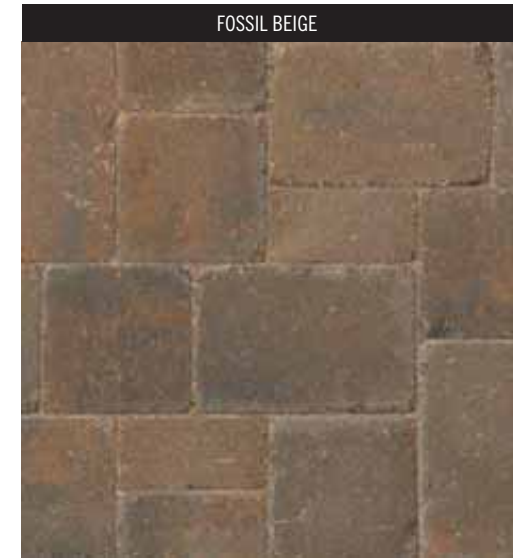

SILEX BLEND

FOSSIL BEIGE