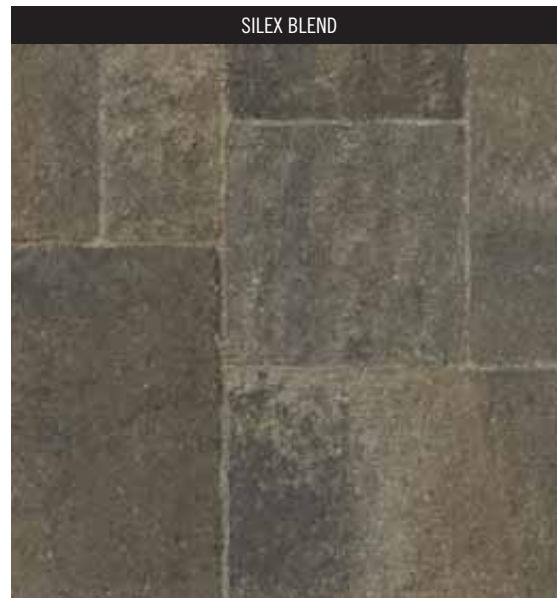

AVAILABLE COLORS