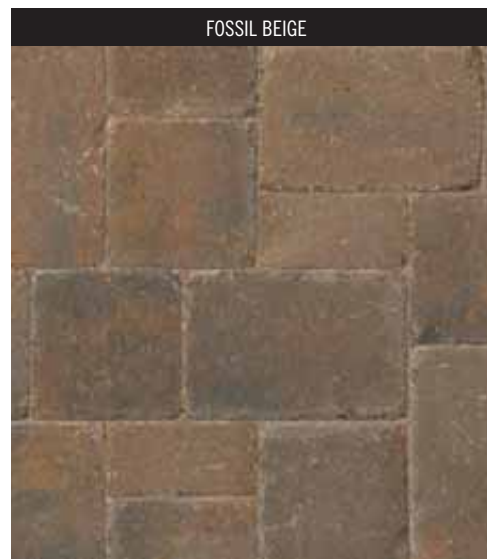

APPLICATIONS

Actual size & color may vary.
Check with your local provider for availability and pricing.

SHAPES & SIZES

Multi Piece	
6 x 12 x 2 3/8	

PAVERS

AVAILABLE COLORS

HOLLAND STONE

HOLLAND STONE