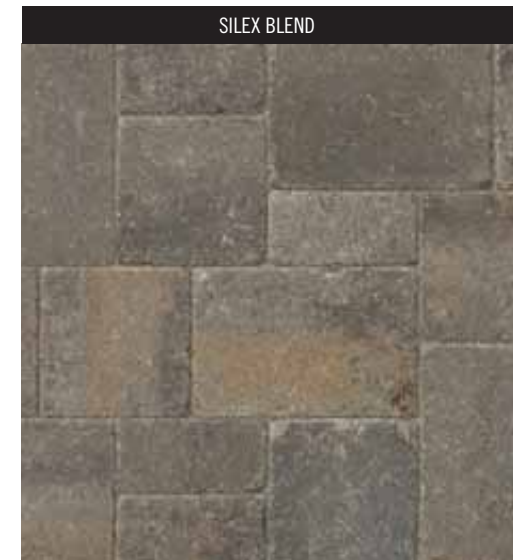

APPLICATIONS

Actual size & color may vary.
Check with your local provider for availability and pricing.

SHAPES & SIZES

Multi Piece	
6 x 12 x 2 3/8	

PAVERS

AVAILABLE COLORS

HOLLAND STONE

HOLLAND STONE