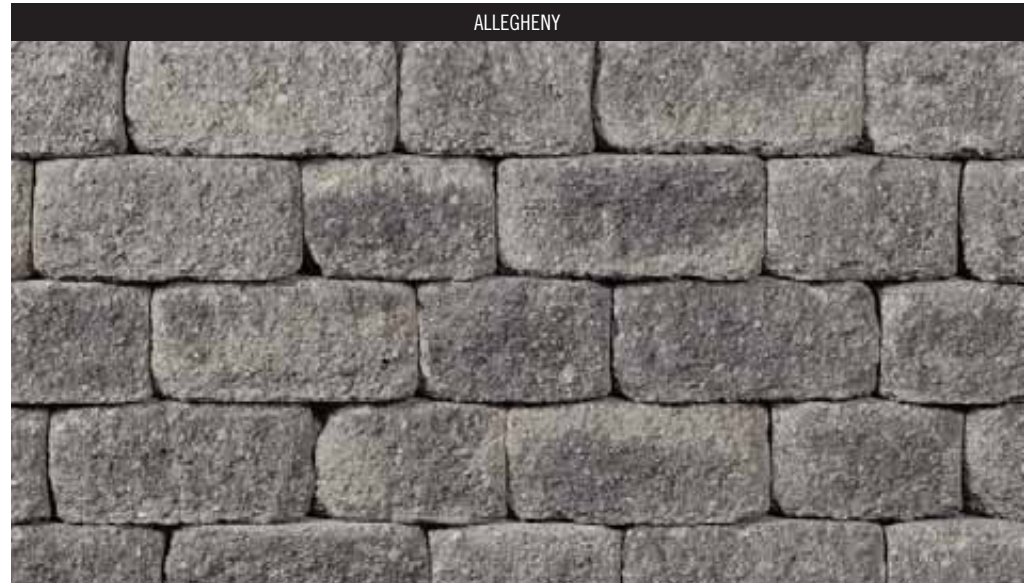

ASHLAND

COUNTRYSIDE® WALL FIRE PIT KIT

APPLICATIONS

*Actual size & color may vary.
Check with your local provider for availability and pricing.*

SHAPES & SIZES

Fire Pit Kit	
4 x 9/6 x 8	

WALLS

AVAILABLE COLORS

ALLEGHENY