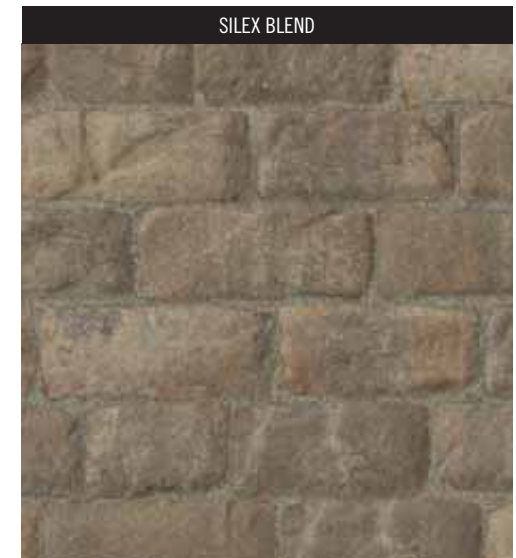

OLDE COLONIAL COBBLE

OLDE COLONIAL COBBLE®

APPLICATIONS

Actual size & color may vary.
Check with your local provider for availability and pricing.

SHAPES & SIZES

3-Piece Modular	
7 1/16 x 3 9/16 x 2 3/8	
7 1/16 x 7 1/16 x 2 3/8	
7 1/16 x 10 5/8 x 2 3/8	