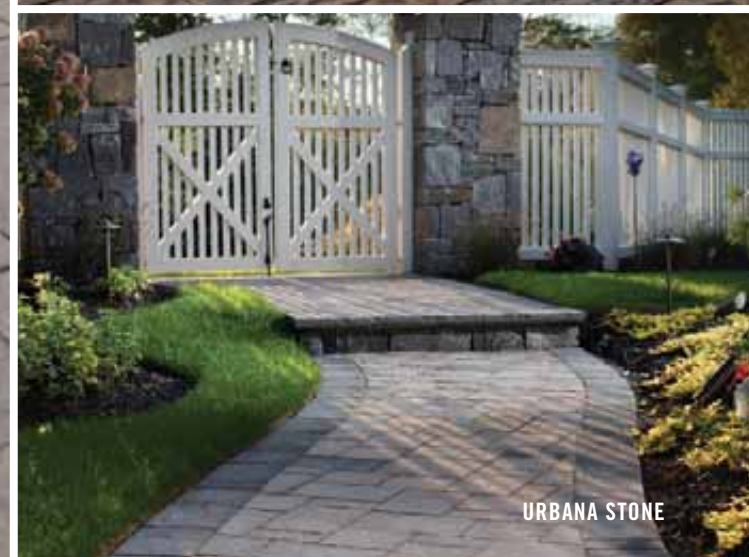

URBANA STONE