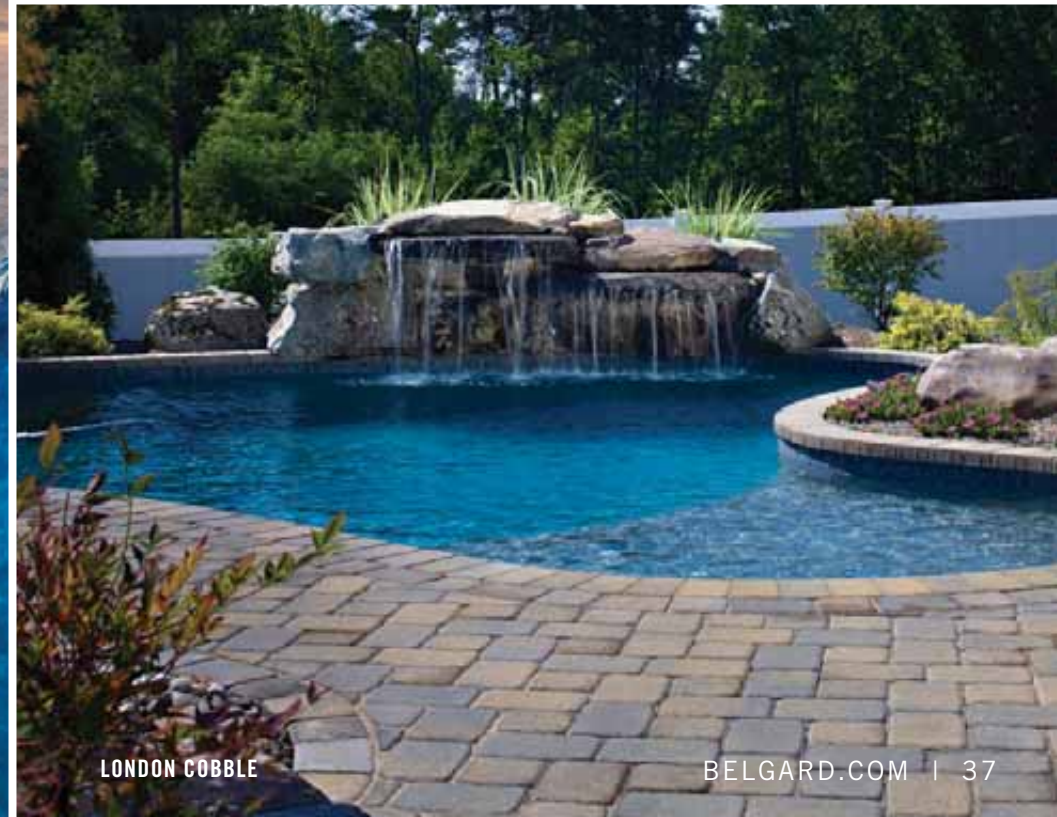

POOL DECKS

URBANA STONE

AQUASTYL/BERGERAC/URBANA STONE/WESTON STONE

BULLNOSE 6" PAVER/
DUBLIN DOMINO

LONDON COBBLE

TIME to PLAN

FIND YOUR PERFECT PRODUCT. Belgard® sets the standard for hardscapes with a remarkable natural look and feel that's unrivaled in the industry. With endless styles, shapes, colors and textures, you're sure to find a Belgard Hardscape that fits your lifestyle.