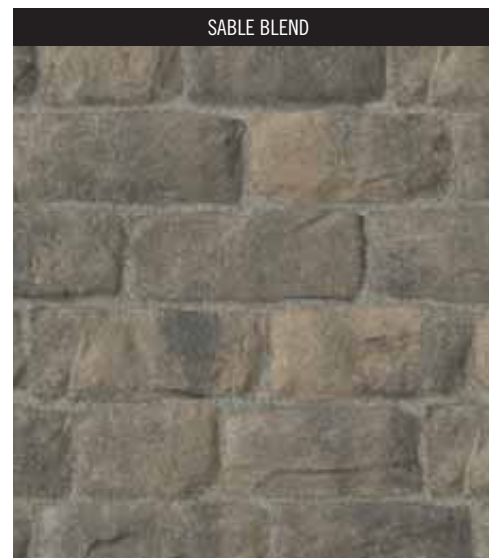

OLDE COLONIAL COBBLE

OLDE COLONIAL COBBLE®

APPLICATIONS

Actual size & color may vary.
Check with your local provider for availability and pricing.

SHAPES & SIZES

3-Piece Modular	
7 1/16 x 3 9/16 x 2 3/8	
7 1/16 x 7 1/16 x 2 3/8	
7 1/16 x 10 5/8 x 2 3/8	