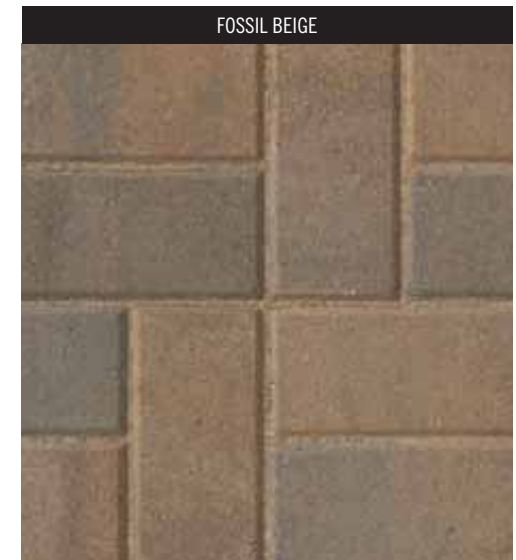

PAVERS

AVAILABLE COLORS