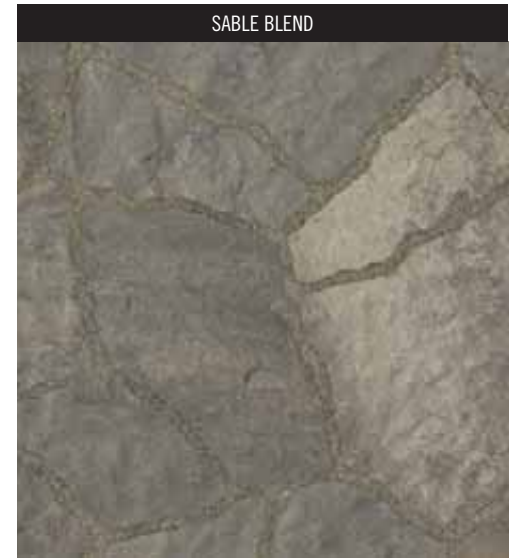

APPLICATIONS

Actual size & color may vary.
Check with your local provider for availability and pricing.

SHAPES & SIZES

Mega-Arbel Patio Slab	
15 3/8 x 21 x 2 3/8	

PAVERS

AVAILABLE COLORS

AMARETTO

SABLE BLEND