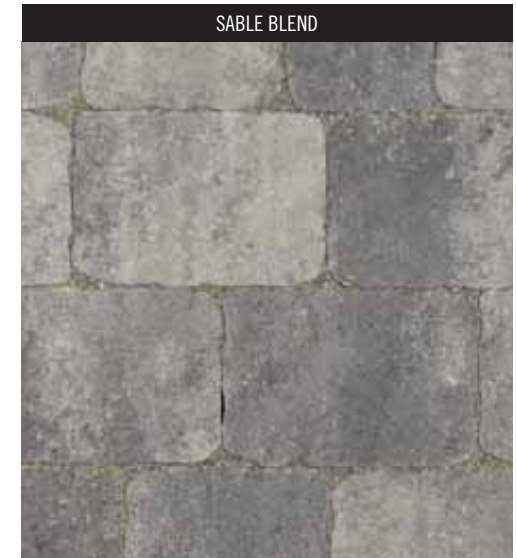

PAVERS

AVAILABLE COLORS