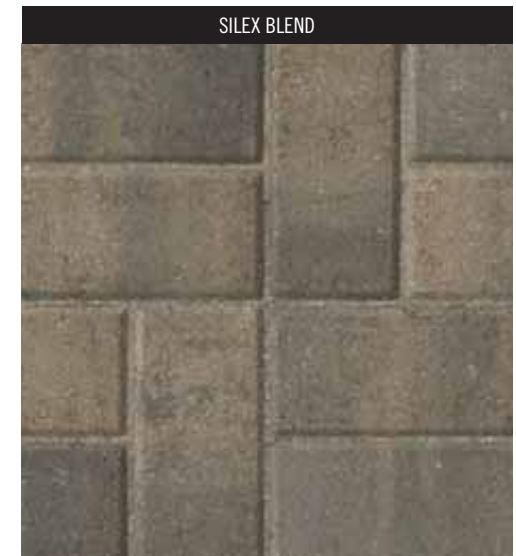

PAVERS

AVAILABLE COLORS