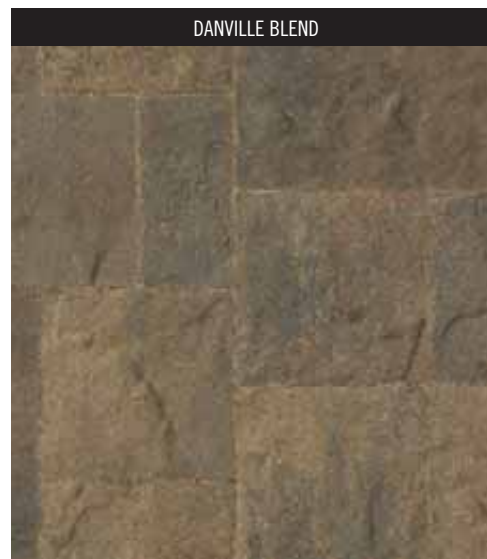

PAVERS

AVAILABLE COLORS