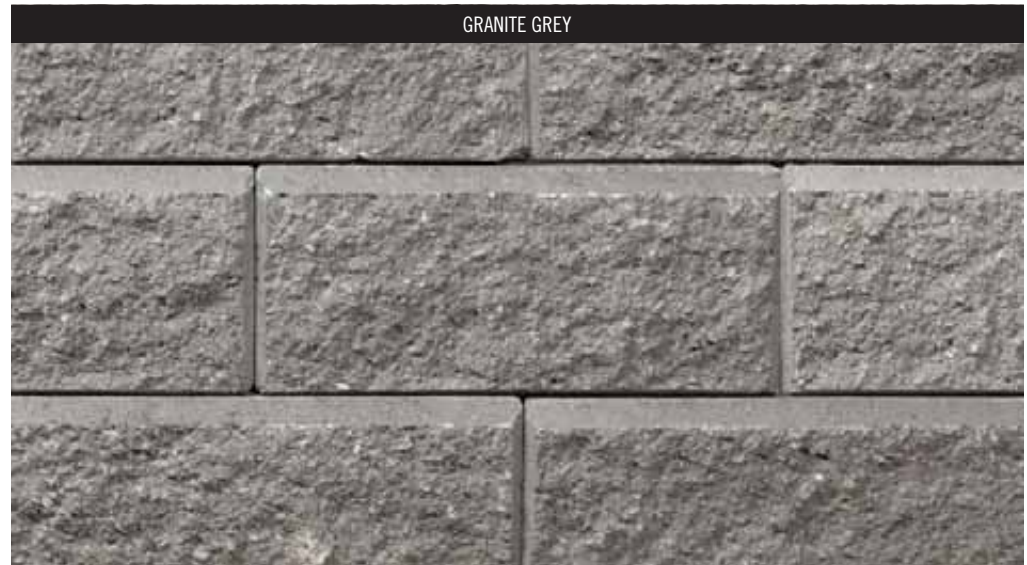

ANCHOR VERTICA®

RETAINING WALL

APPLICATIONS

Actual size & color may vary.
Check with your local provider for availability and pricing.

SHAPES & SIZES

A	Vertica	
8 x 18 x 11		
B	Corner	
8 x 18 x 9		
C	4" Universal Cap	
4 x 17 1/4 / 12 x 10 3/8		

WALLS

AVAILABLE COLORS

Anchor Vertica is also available in Tan.