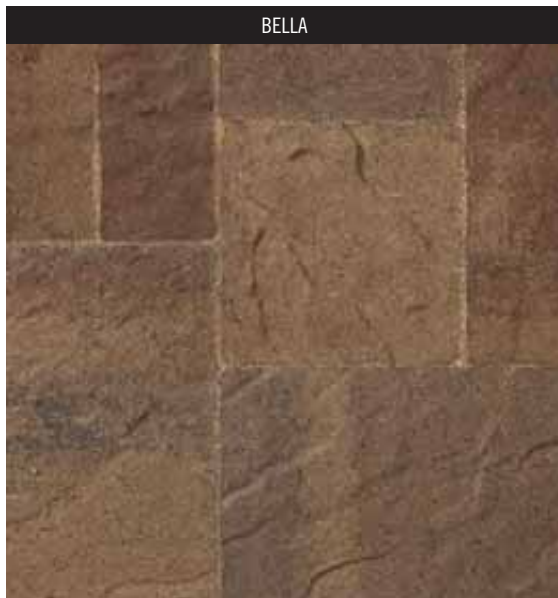

AVAILABLE COLORS