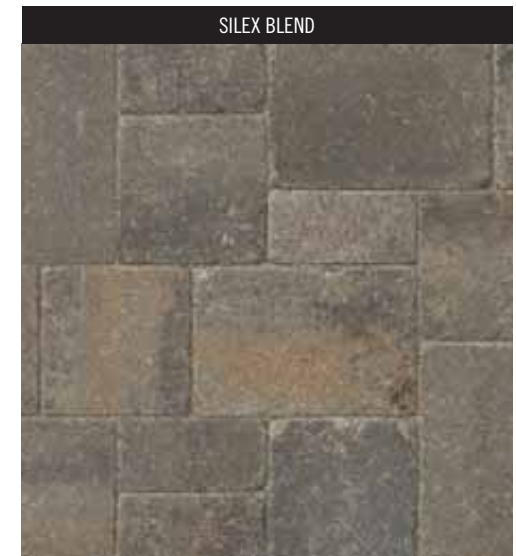

PAVERS

AVAILABLE COLORS

BELLA

FOSSIL BEIGE

BRITTANY BLEND

SILEX BLEND

DUBLIN DOMINO

DUBLIN DOMINO™