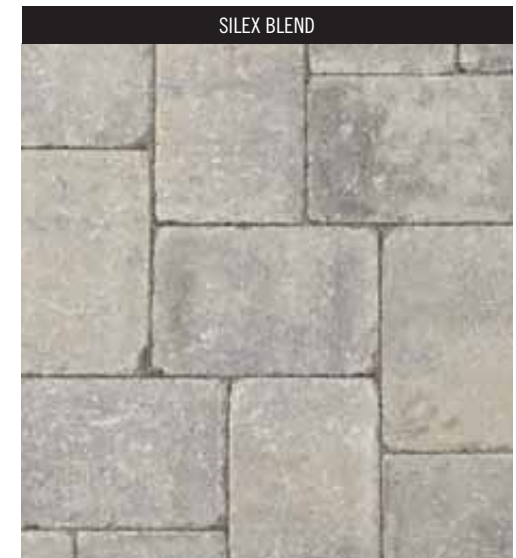

PAVERS

AVAILABLE COLORS

Cape Cobble size 6x9 is available in Charcoal.