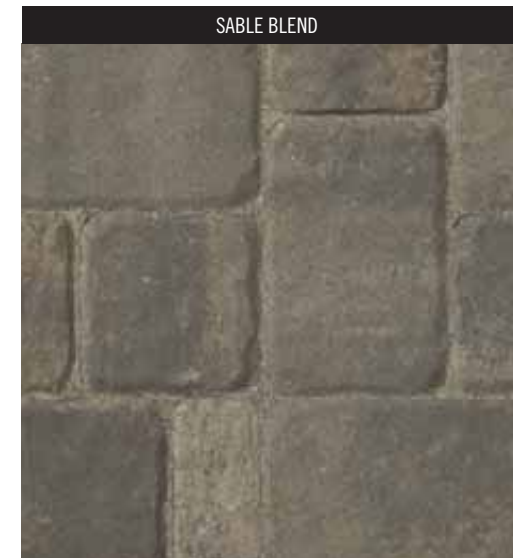

URBANA STONE

SABLE BLEND