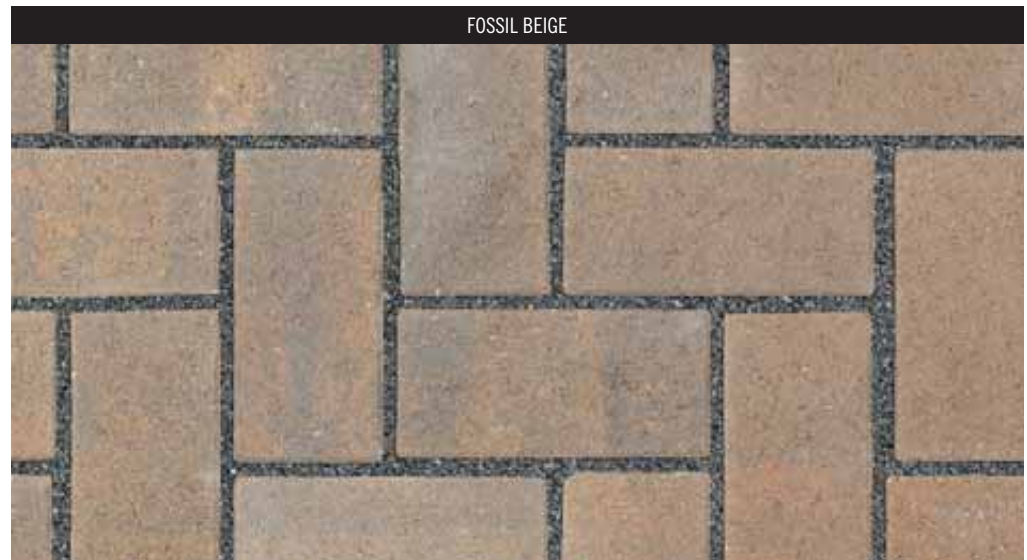

PERMEABLE PAVERS

AVAILABLE COLORS