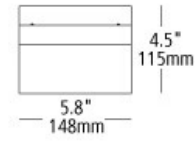

ashland wall

DESCRIPTION

Crisp, clean, contemporary die-cast metal base providing up and down LED illumination that washes over your choice of decorative insert. Please contact GB Quotes Department for information on custom inserts. Mounts up or down. Includes (1) 6 watt 480 lumen 3000K 80 CRI LED module. Dimmable with a low-voltage electronic dimmer. 120 or 277v. ADA compliant.

wall projection 2.9" / 74 mm

WEIGHT

2.86lb / 1.3kg ±

cork

cork

grey oak

metal

zebra