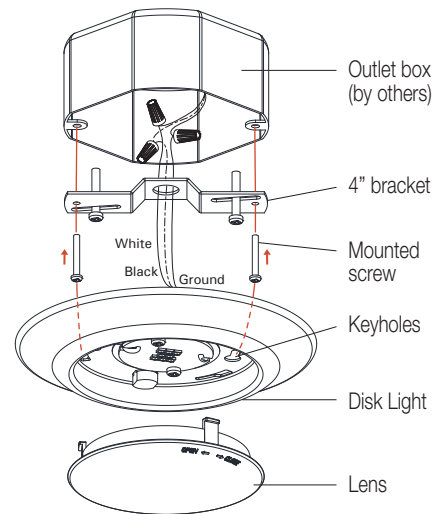

J-box Mounting

Model Number	Diameter	Color*	LED Wattage	Lumens	Finish	LED Life
S4-2790-WH	5.9"	2700K	12W	540 / 90 CRI	White	50,000 HRS.
S4-3080-WH	5.9"	3000K	12W	670 / 80 CRI	White	50,000 HRS.
S6-2790-WH	7.4"	2700K	15W	920 / 90 CRI	White	50,000 HRS.
S6-3080-WH	7.4"	3000K	15W	950 / 80 CRI	White	50,000 HRS.
S6-4080-WH	7.4"	4000K	15W	1050 / 80 CRI	White	50,000 HRS.
S4-RKT recessed mounting kit for 4" cans. SOLD SEPARATELY						
S6-RKT recessed mounting kit for 6" cans. SOLD SEPARATELY