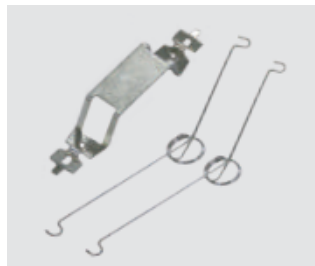

#### PRODUCT DESCRIPTION:

Round LED surface Luminaire 6" or 8", Only 12W and 15W nominal, 36,000 hour LED life. Designed for ceiling, commercial and architectural applications.

**Mounting:** Mounts to standard ceiling fixture box

**Listing:** Wet listed CSA and Energy star compliant and cETLus.

T24  
2005

Recess kit for mounting to existing recessed cans sold separately, S4-RKT S6-RKT

5.9", 7.4" dia

1 - 1/4" deep