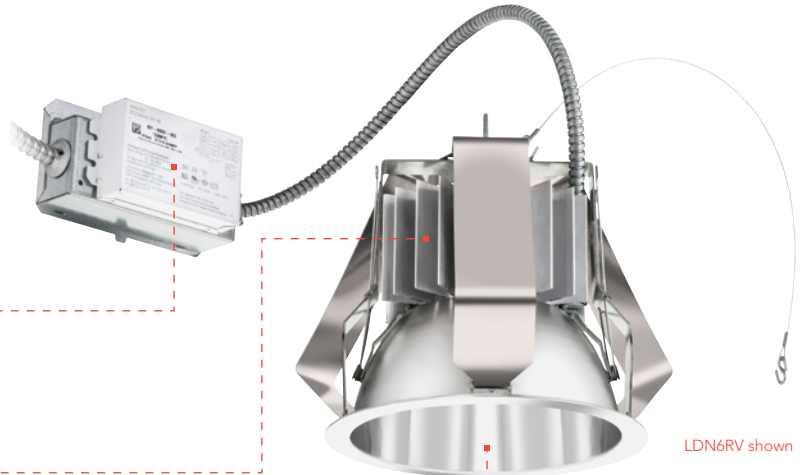

Key Features:

- Typical installation time is 3-4 minutes
- Aperture sizes allow for retrofitting from 4", 5", 6", 7", 8", 9", and 10" downlights
- Delivered lumens from 500lm up to 12,000lm
- 55° cutoff and 85LPW typical yield a highly efficacious, glare-free experience
- 1.0 Spacing/Mounting Height ratio provides general illumination performance
- Open wallwash kicker design provides a complimentary asymmetric washlight distribution
- eldoLED™ dimming drivers available in 10% or 1% minimum dimming levels
- **A+ capable configurations (see back for details)**

Learn more about the LDN at www.lithonia.com

**Patented Universal retrofit
simultaneously retains and centers
fixture into existing mounting pans.**

Installs in less than 5 Minutes.

LDN Series Universal Retrofit

The LDNRV is the universal LED retrofit you've been looking for. Despite its very reasonable price, it comes with a remarkable number of features that contribute to its outstanding value.

- 0-10V dimming driver and line voltage options
- MVOLT (120-277V); 347V Optional
- Up to 12,000 delivered lumens, available in 2700K, 3000K, 3500K and 4000K CCT at 80+ CRI
- LEDs binned to a 3-Step SDCM
- System maintains 70% lumen output for more than 50,000 hours
- Passive thermal management
- 55° cut off allows for a quiet, glare free ceiling
- 1.0 s/mh spacing for general illumination
- Damp or wet location available
- specular, semi-specular and matte diffuse finishes available