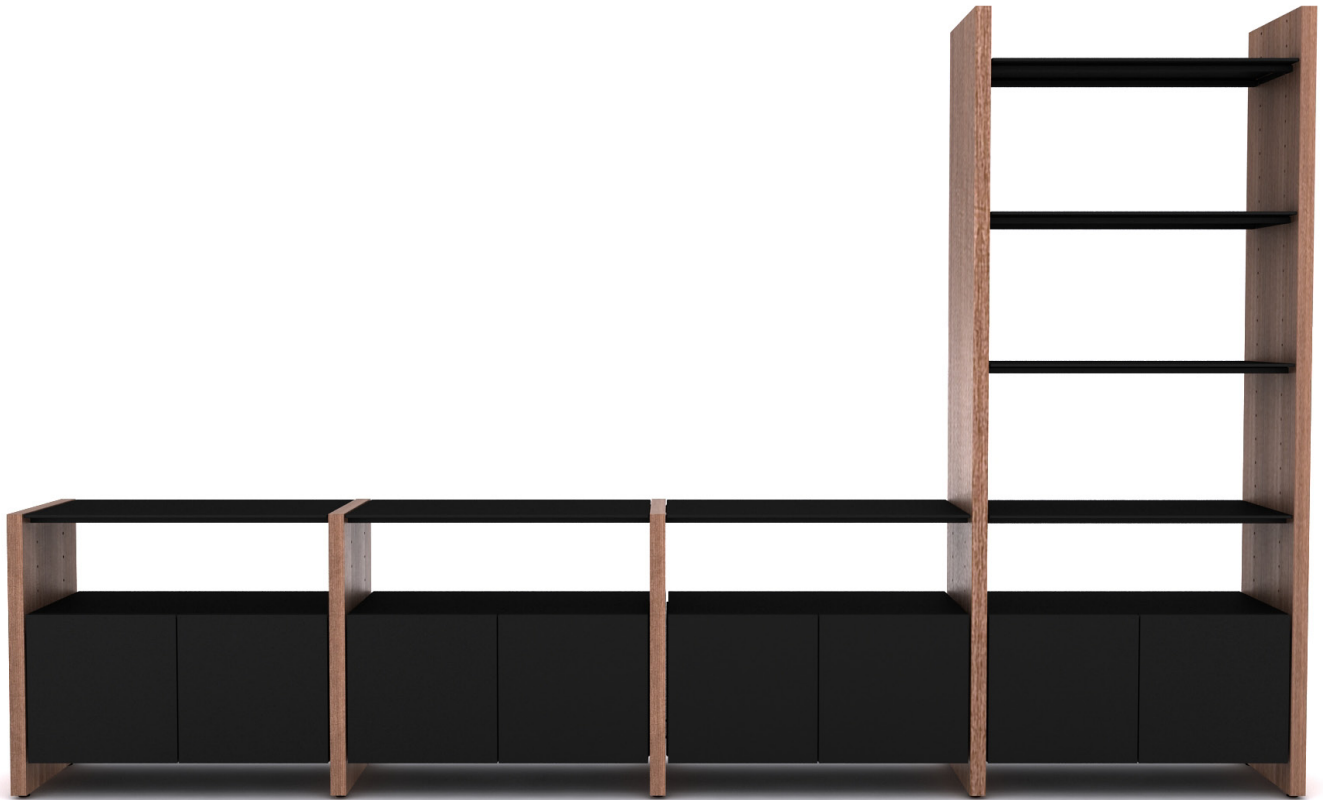

SEMBLANCE

MODULAR SYSTEM

PACKAGE 5454-GH

COMPONENT LIST

Component List

15001

x 1

x 7

E x 4

15011

J x 2

K x 4

L x 8

x 4

15021

A B x 1

x 1

15026

x 1

15028

x 2

Model Details