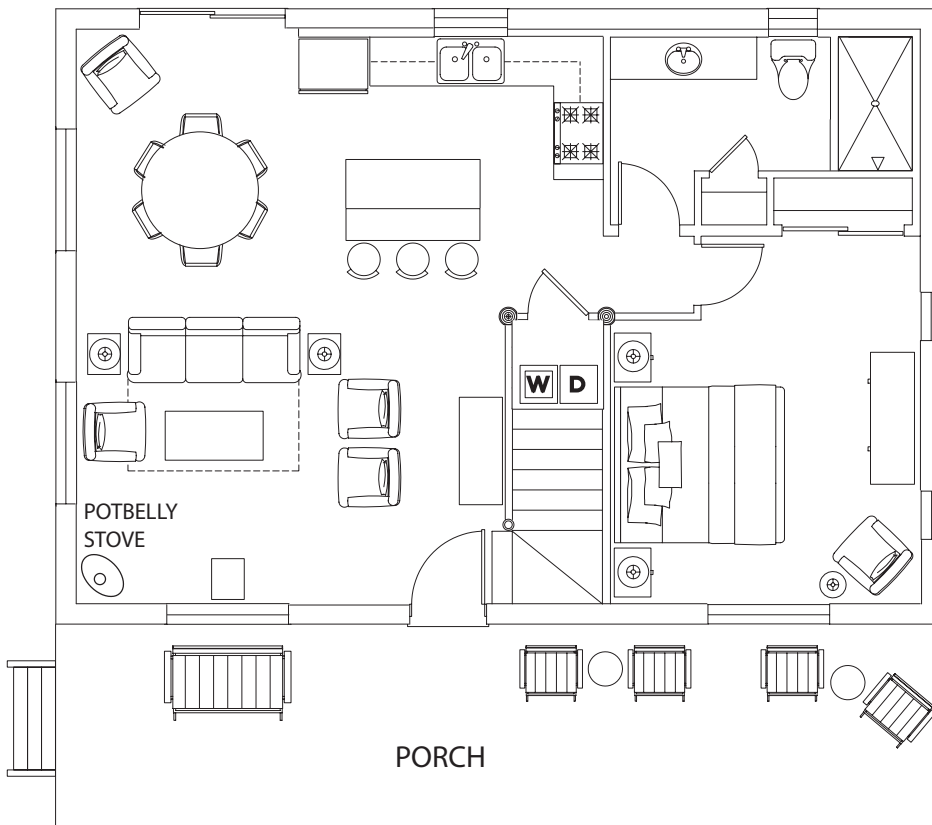

**SHERIFF'S CABIN RESIDENCE**

BEDROOMS — 3  
BATHROOMS — 2  
SQUARE FEET — 1,192  
STORIES — 2  
STANDARD OCC — 6  
MAX OCC — 9

BEDS — KING  
— QUEEN  
— QUEEN/TWIN BUNK  
— QUEEN SLEEPER SOFA

MAIN FLOOR

SECOND FLOOR