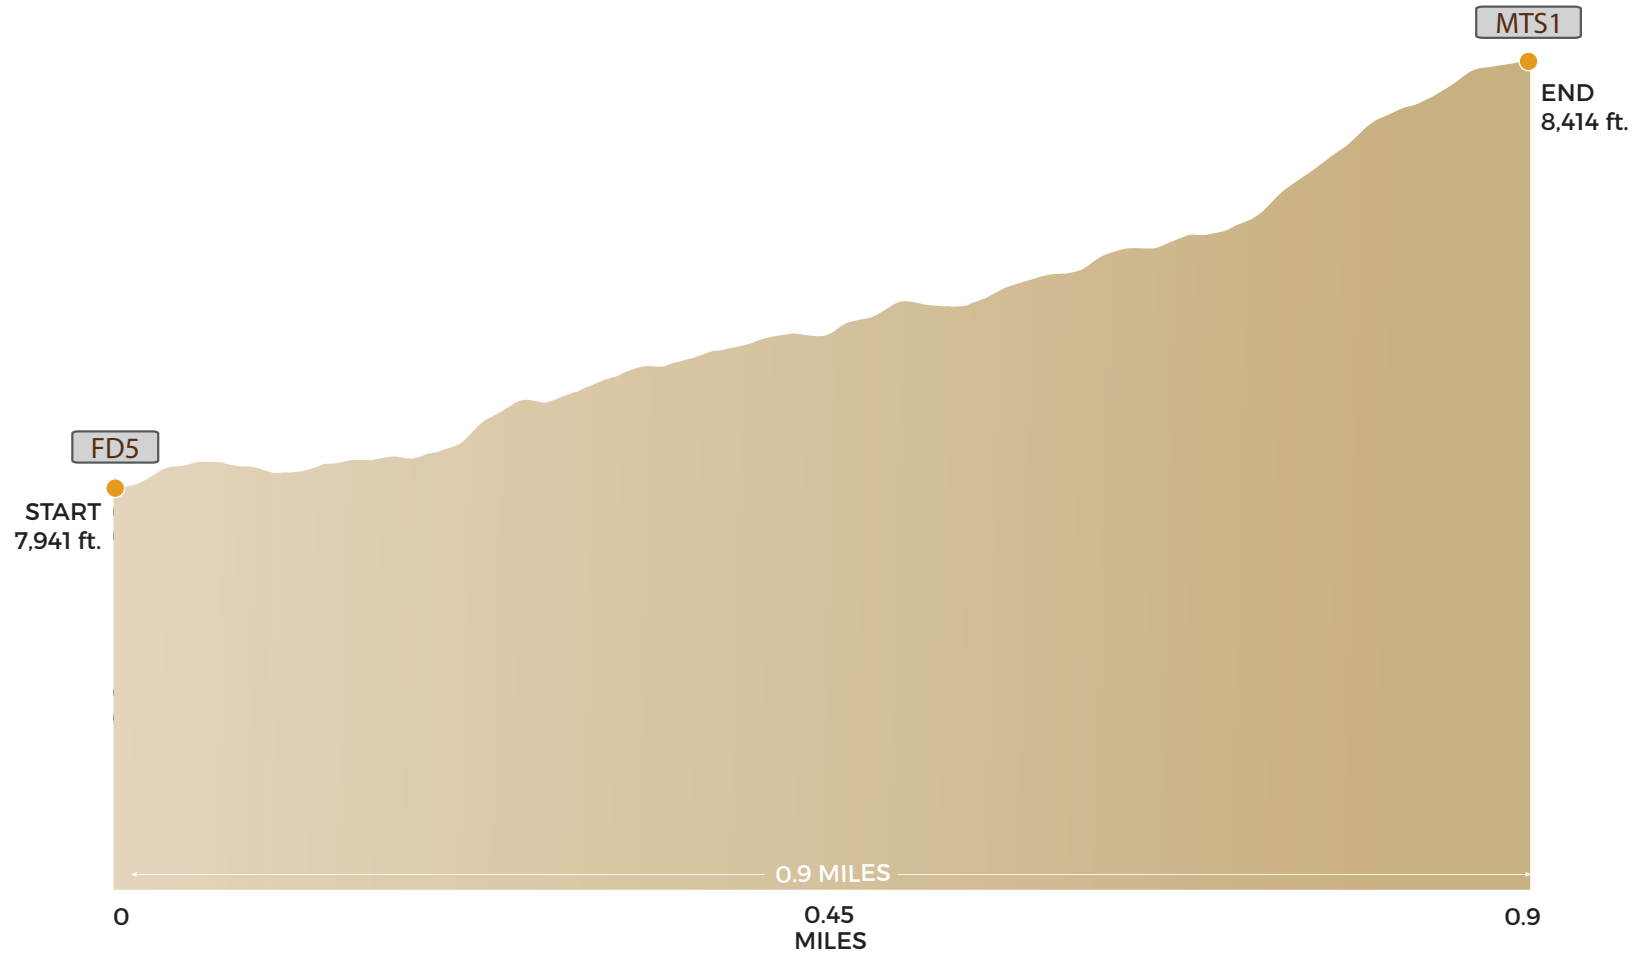

BRUSH CREEK RANCH

MOOSE TRACK

- FD5 — Intersection with Francis Draw Trail
- MTS1 — Intersection with Moose Track Spur