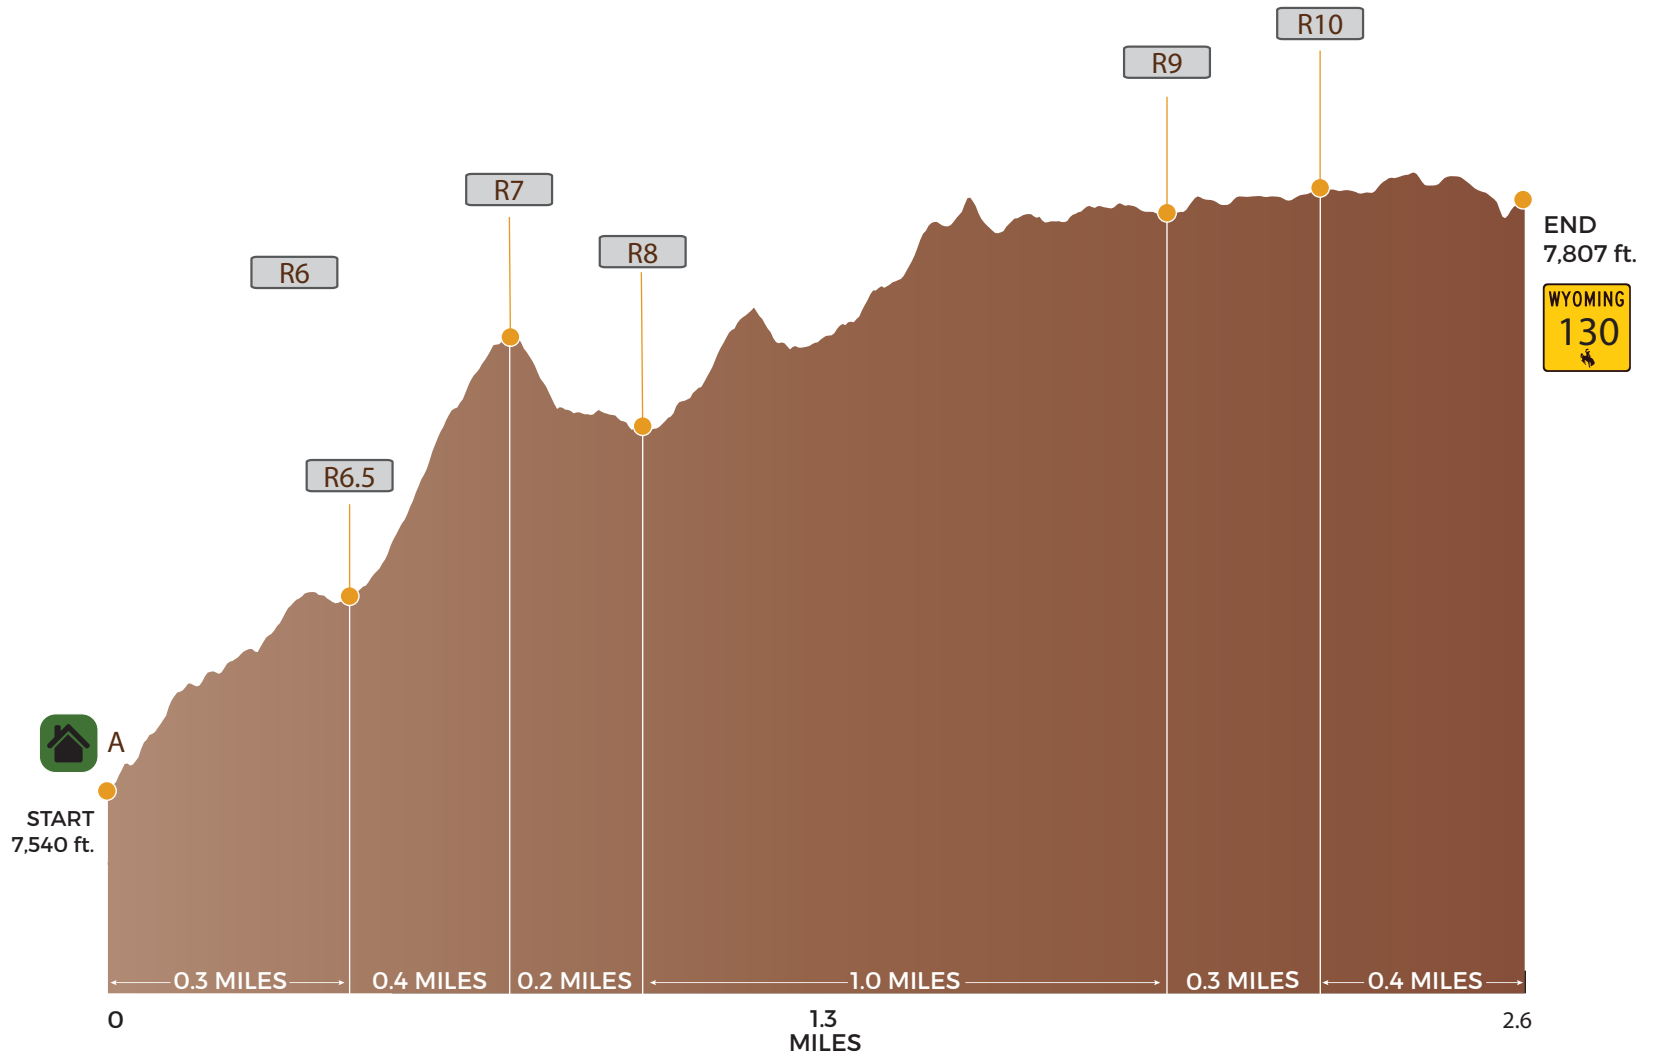

# BRUSH CREEK RANCH

BRUSH CREEK RANCH

- A — Trailhead Lodge & Spa Activities Barn
- R6 — To Falcon Peak Trail & Brush Creek Trail
- R7 — To Vista Camp & Falcon Point
- R8 — To Swing Bridge
- R10 — To Jim Ridge Trail