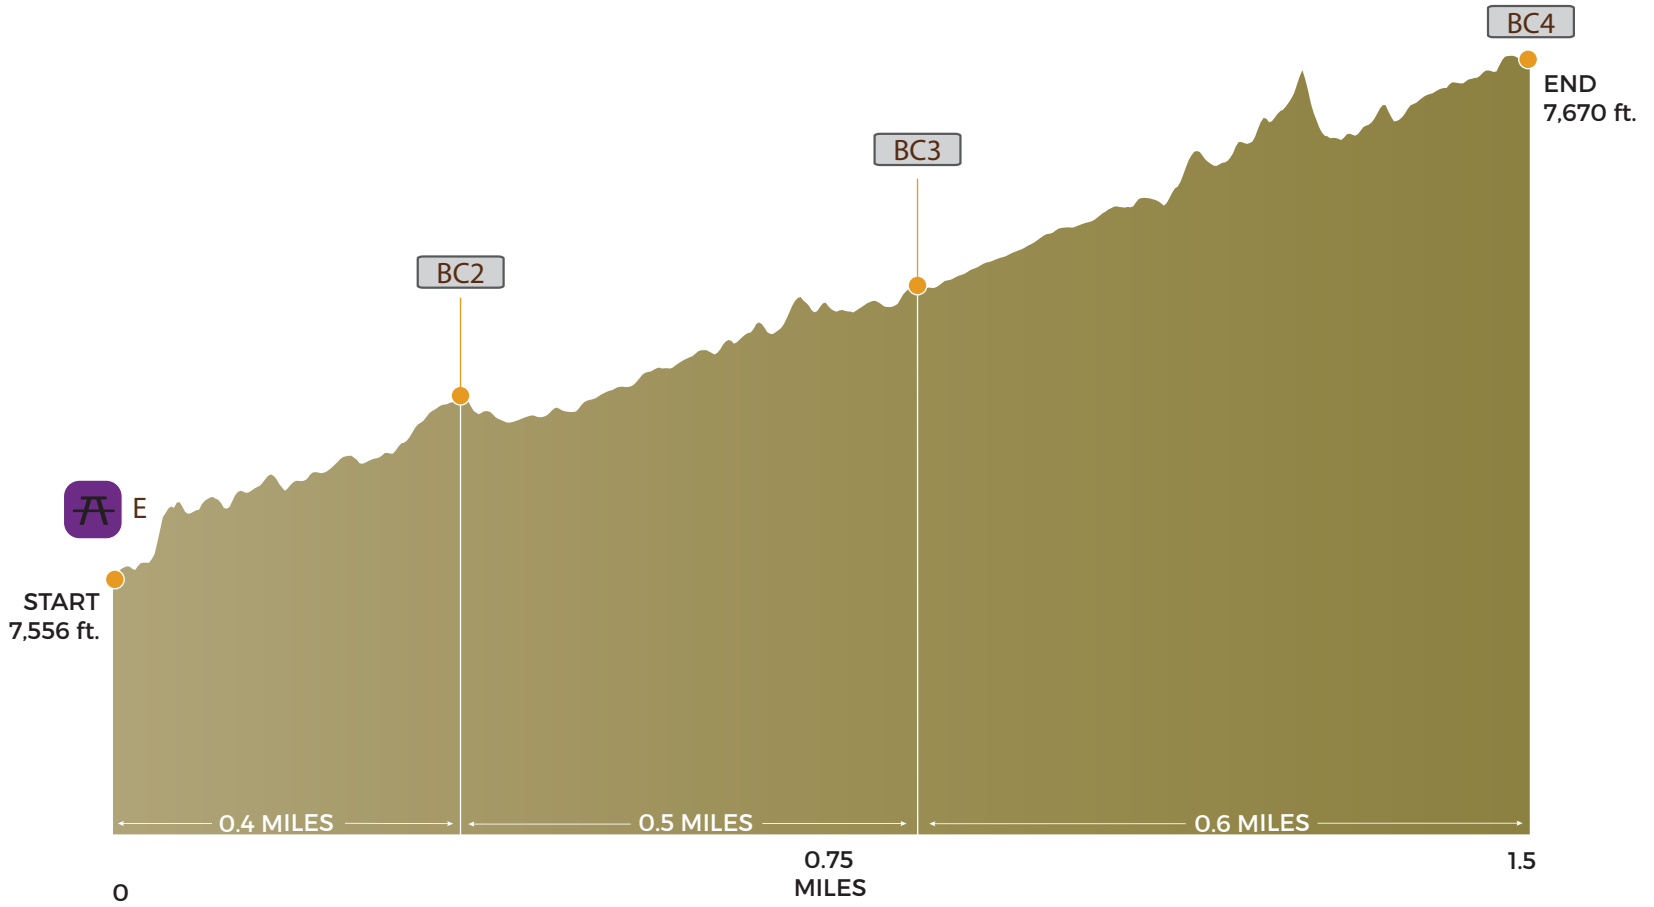

BRUSH CREEK RANCH

BRUSH CREEK

 E ————— Dinner Camp

 ————— Intersection with Jim Ridge Trail