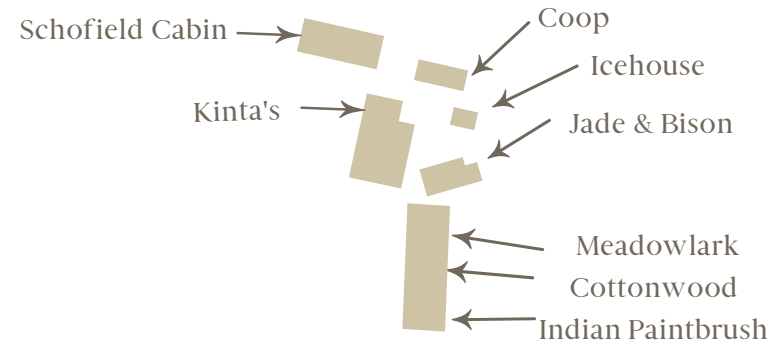

RENDEZVOUS CAMP CABIN SUITES

LODGE & SPA AT BRUSH CREEK RANCH

Lodge & Spa Gun Club

VISTA CAMP

Approximately 2 Miles
from Rendezvous Camp

Grandview Cabin

Gameview Cabin

Falcon's Peak Overlook Deck

ANGLERS CAMP

Approximately 1 Mile
to Anglers Camp

Brookie Cabin

Rainbow Cabin

Anglers Cabin

Kokanee Cabin

Peryam

Lil' Wrangler's Tent

Armstrong

Yoakum A-D

Schoolhouse

PIONEER CAMP

Approximately
1 Mile to Angler's Camp

Homestead Cabin

Jo's Cowgirl Cabin

Stagecoach Cabin