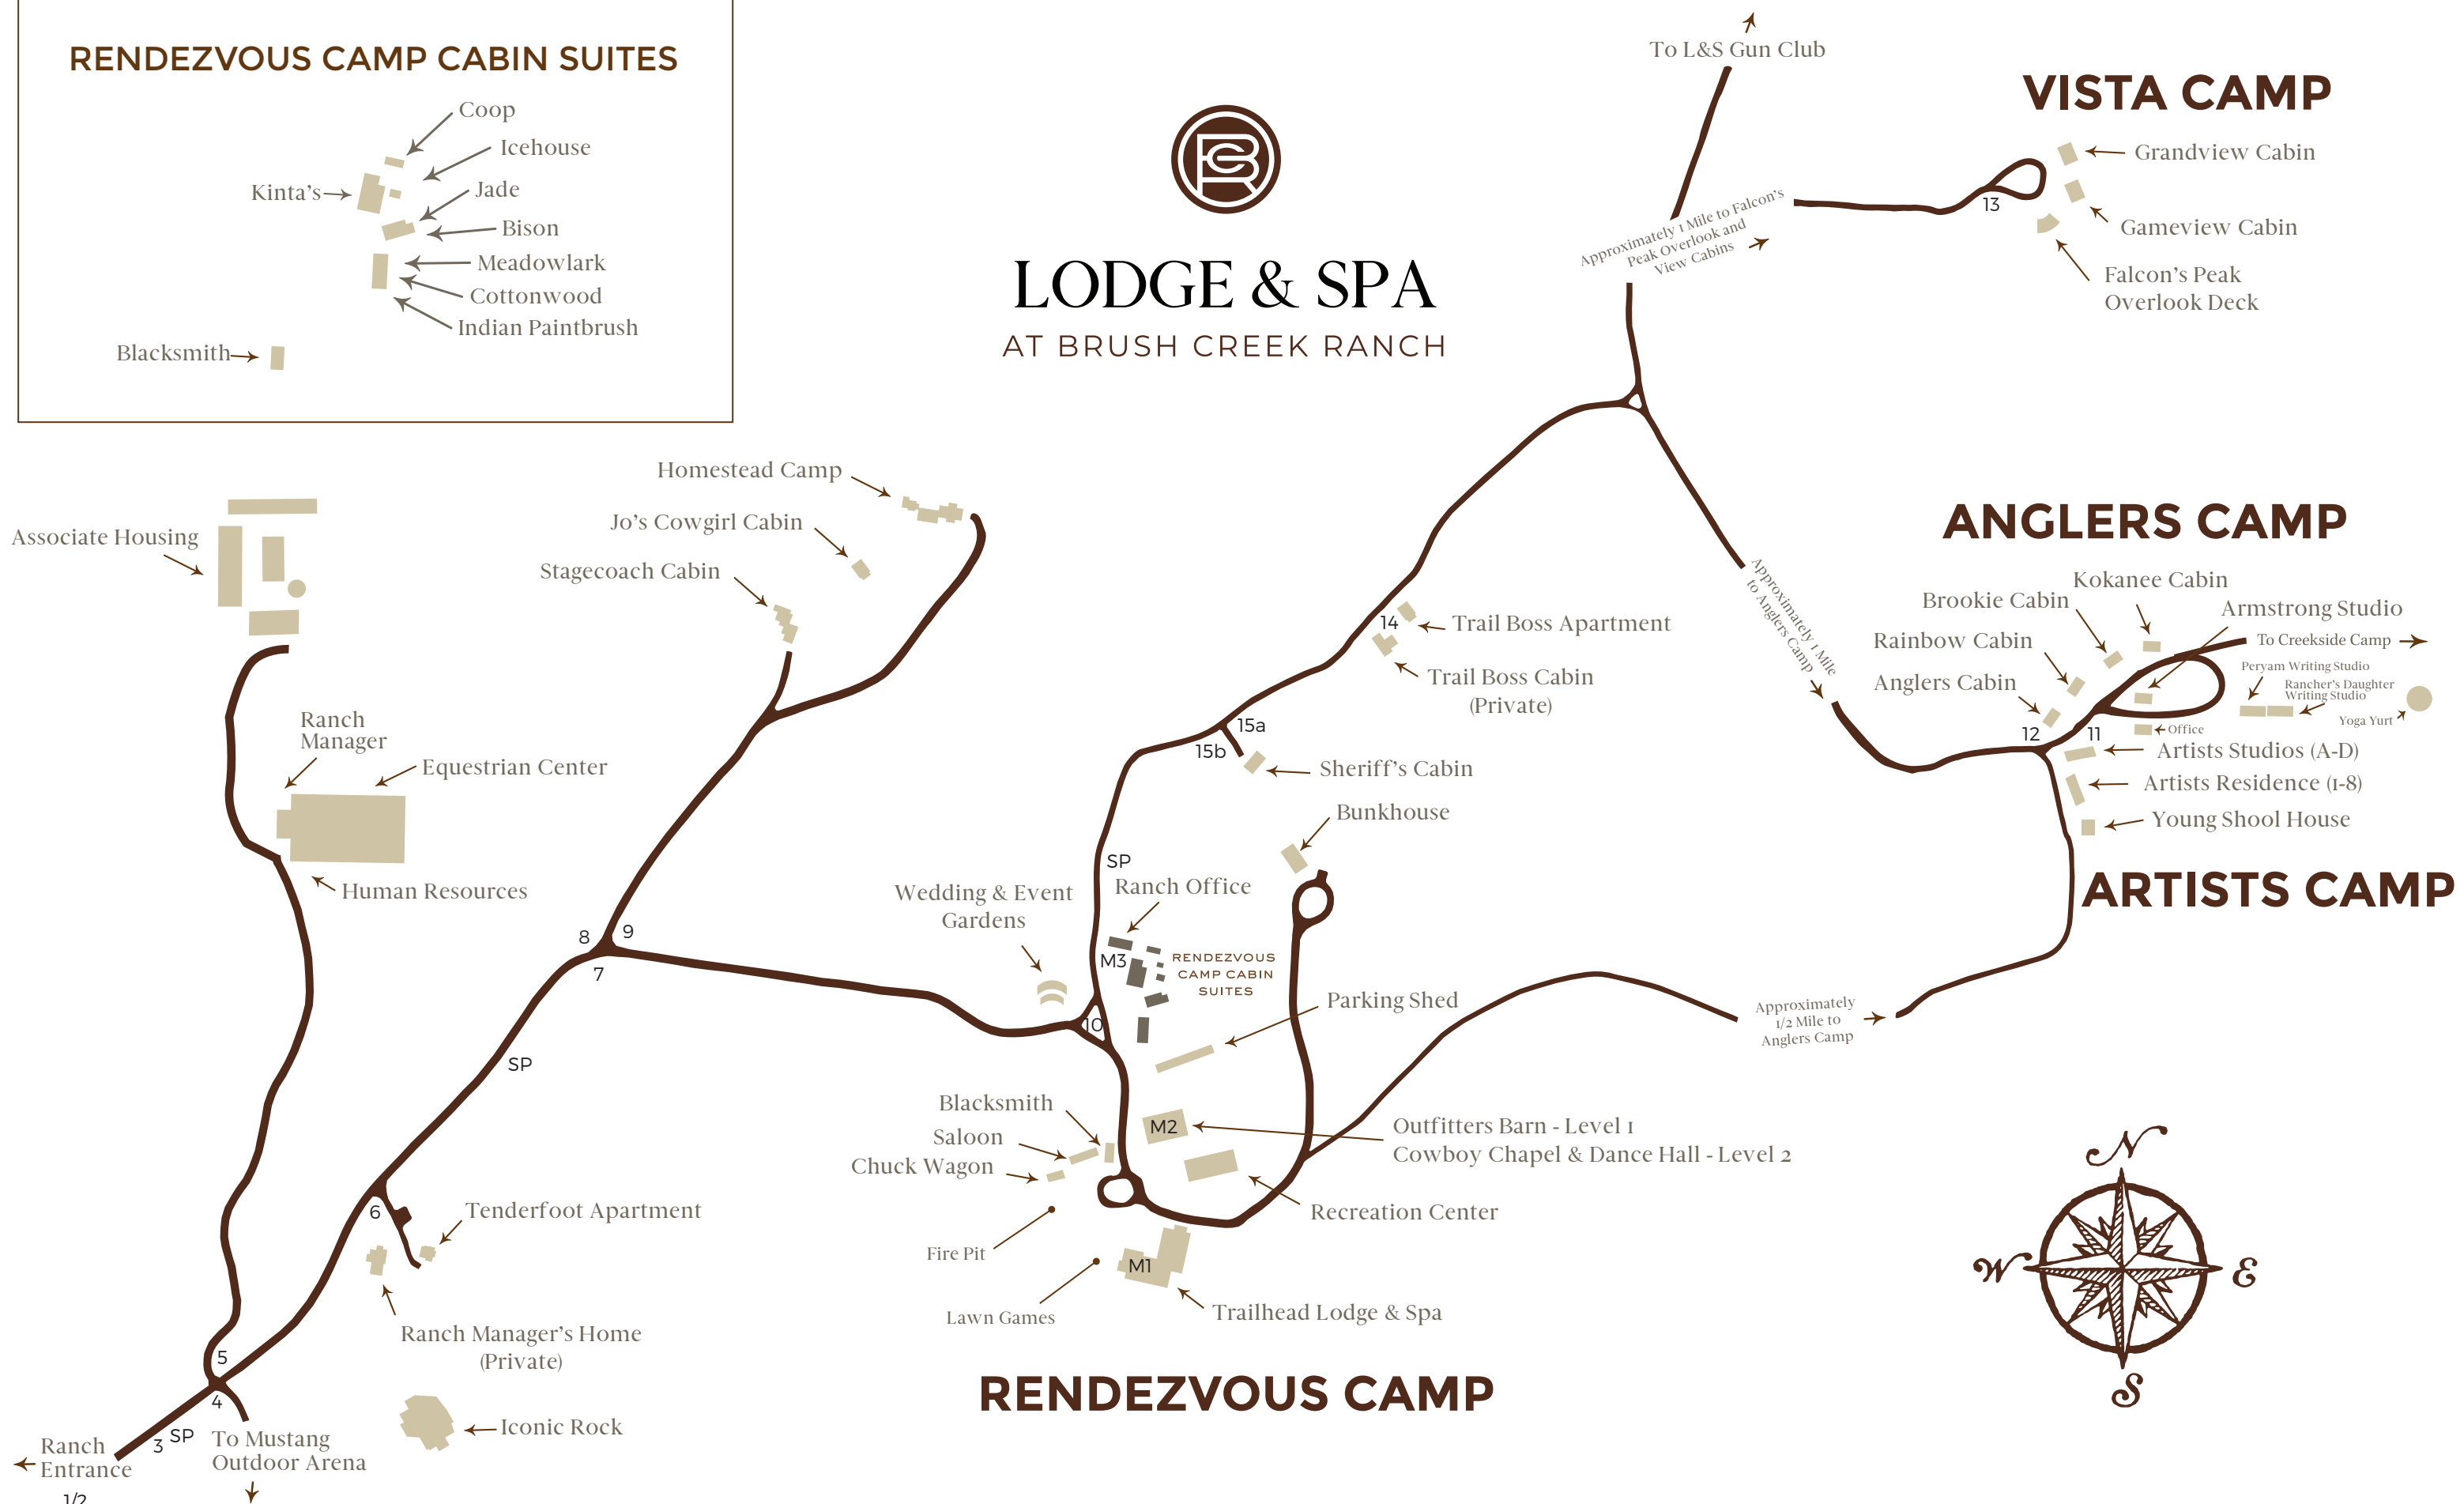

RENDEZVOUS CAMP CABIN SUITES

LODGE & SPA AT BRUSH CREEK RANCH

To L&S Gun Club
Approximately 1 Mile to Falcon's Peak Overlook and View Cabins

Approximately 1 Mile to Anglers Camp

Approximately 1/2 Mile to Anglers Camp

Ranch Entrance 1/2
To Mustang Outdoor Arena