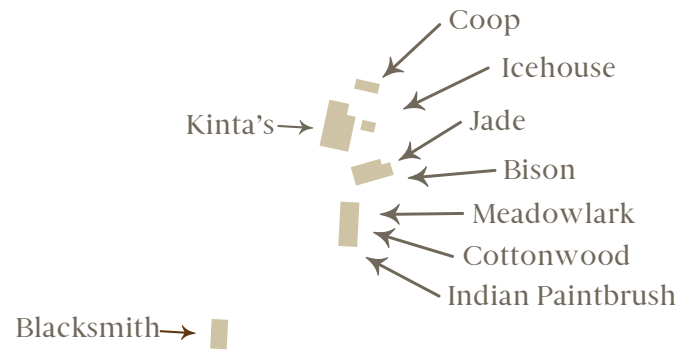

RENDEZVOUS CAMP CABIN SUITES

LODGE & SPA AT BRUSH CREEK RANCH

To L&S Gun Club
Approximately 1 Mile to Falcon's Peak Overlook and View Cabins

Approximately 1 Mile to Anglers Camp

Approximately 1/2 Mile to Anglers Camp

Ranch Entrance 1/2
To Mustang Outdoor Arena