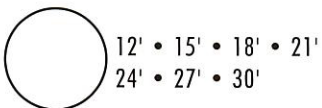

ATLANTIC
ABOVE GROUND POOLS

NO DIVING. NO JUMPING. ABOVE GROUND POOLS ARE DESIGNED FOR SWIMMING ONLY. MAINTAIN CONSTANT VIGILANCE WHEN CHILDREN ARE IN OR AROUND THE POOL.