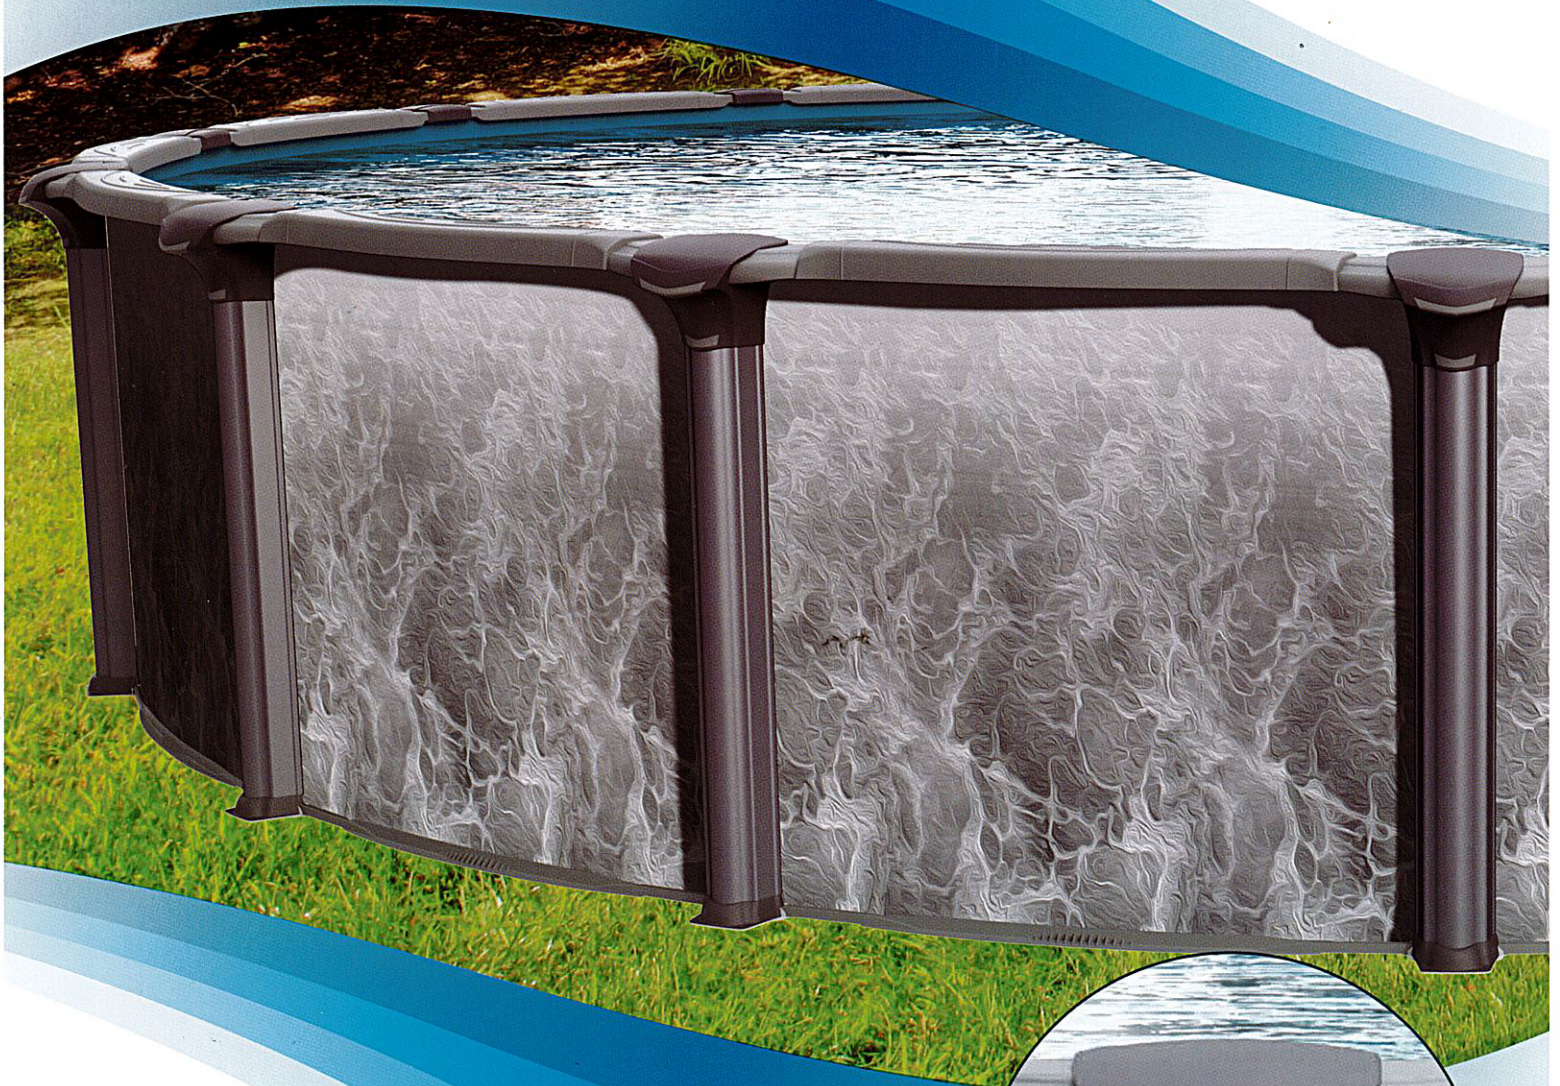

Emotion

A blend of fresh good
looks and great design!

ATLANTIC™
ABOVE GROUND POOLS

Emotion

Waves wall with designer colors

The Braceless Oval System

Does not require angled side supports, which take up extra yard space. This unique system delivers unsurpassed structural strength without visible supports. This attractive streamlined appearance takes up less valuable yard space.

Top ledge and uprights

- 7" resin top ledges
- Silver brushed steel uprights
- Two-piece resin ledge covers hides fasteners and will not chip or discolor

Yard extender system

- Invisible lateral supports
- Making the most out of your yard and your pool!
- Oval pools only

The Emotion blends high design, durability and a designer color scheme that will complement any backyard décor.

All-Weather Protection

The Emotion's hybrid top ledges and bottom rails are constructed from high-impact resin that won't fade or corrode. Its superior wall coatings impart outstanding strength and long-term durability.