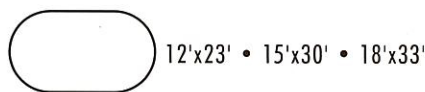

ATLANTIC
ABOVE GROUND POOLS

NO DIVING. NO JUMPING. ABOVE GROUND POOLS ARE DESIGNED FOR SWIMMING ONLY. MAINTAIN CONSTANT VIGILANCE WHEN CHILDREN ARE IN OR AROUND THE POOL.