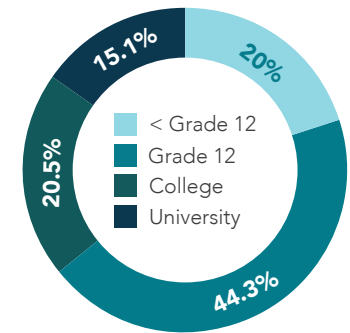

average wage

$11.34

per hour

(2011 National Household Survey)