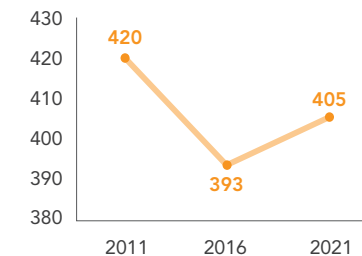

NUMBER OF EMPLOYEES
2011, 2016 & 2021 (Analyst)