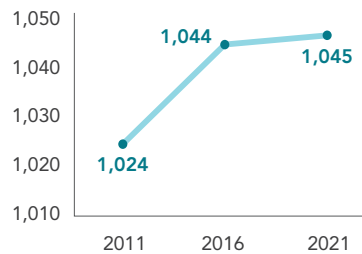

POTENTIAL RETIREMENTS AMONG ...

CASHIERS

NOC 6611

NIPISSING
DISTRICT

135
could retire
by 2021

115
55-64
YEARS OF AGE

20
65 PLUS
YEARS OF AGE

NUMBER OF EMPLOYEES
2011, 2016 & 2021 (Analyst)

average wage

\$11.34

per hour

(2011 National Household Survey)

PARRY SOUND
DISTRICT

105
could retire
by 2021

105
55-64
YEARS OF AGE

0
65 PLUS
YEARS OF AGE