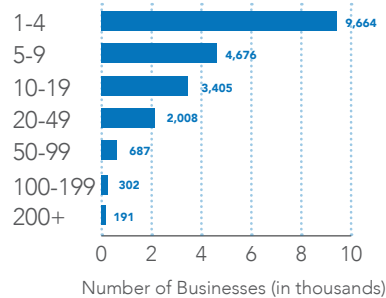

LABOUR FORCE

* Aged 15+

OCCUPATIONS

372,585 EMPLOYEES WORKING IN NORTHERN ONTARIO
6,970,625 EMPLOYEES WORKING IN ONTARIO

- Sales & Service Occupations** (23.7% of N.O.)
Sales & Service Occupations (23.4% of Ont.)
- Trades, Transport & Equipment Operators & Related Occupations** (17.9% of N.O.)
Business, Finance & Administration Occupations (16.1% of Ont.)
- Business, Finance & Administration Occupations** (13.7% of N.O.)
Trades, Transport & Equipment Operators & Related Occupations (13.3% of Ont.)

INDUSTRIES

52,770 BUSINESSES IN NORTHERN ONTARIO
1,517,318 BUSINESSES IN ONTARIO

- Real Estate & Rental & Leasing** (18.8% of N.O.)
Real Estate & Rental & Leasing (16.6% of Ont.)
- Construction** (11.4% of N.O.)
Professional, Scientific & Technical Services (12.5% of Ont.)
- Retail Trade** (9.7% of N.O.)
Construction (8.9% of Ont.)

BUSINESS COUNTS

52,770 BUSINESSES OPERATING IN NORTHERN ONTARIO

87.5% OF BUSINESSES HAVE LESS THAN 10 EMPLOYEES

This infographic is representative of the 2016 census data released by Statistics Canada for all of Northern Ontario.