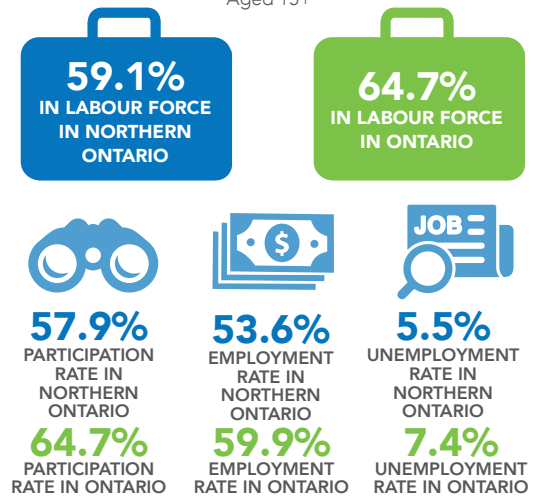

POPULATION

NORTHERN ONTARIO
780,140

2016 Population: **780,140**
2011 Population: **775,178**
0.6% INCREASE

ONTARIO
13,448,494

2016 Population: **13,448,494**
2011 Population: **12,851,821**
4.6% INCREASE

Ontario

Northern Ontario Workforce Planning (NOWP) represents the province's 6 northern workforce planning boards. NOWP provides evidence based labour market information to stakeholders in order to address the current and future workforce development needs of local communities.

LABOUR FORCE

* Aged 15+

OCCUPATIONS

372,585 EMPLOYEES WORKING IN NORTHERN ONTARIO
6,970,625 EMPLOYEES WORKING IN ONTARIO

- Sales & Service Occupations** (23.7% of N.O.)
Sales & Service Occupations (23.4% of Ont.)
- Trades, Transport & Equipment Operators & Related Occupations** (17.9% of N.O.)
Business, Finance & Administration Occupations (16.1% of Ont.)
- Business, Finance & Administration Occupations** (13.7% of N.O.)
Trades, Transport & Equipment Operators & Related Occupations (13.3% of Ont.)