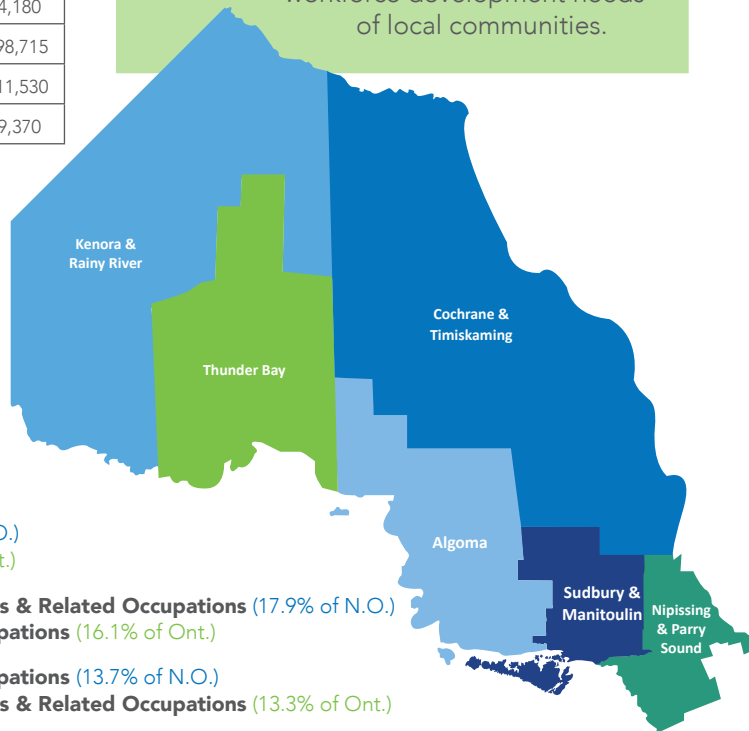

POPULATION

NORTHERN ONTARIO
780,140

2016 Population: **780,140**
2011 Population: **775,178**
0.6% INCREASE

ONTARIO
13,448,494

2016 Population: **13,448,494**
2011 Population: **12,851,821**
4.6% INCREASE

AGE

EDUCATION

* Aged 15+

23.2% IN NORTHERN ONTARIO HOLD NO CERTIFICATE/DIPLOMA/DEGREE
18% IN ONTARIO HOLD NO CERTIFICATE/DIPLOMA/DEGREE

EDUCATION	2011 N.O.	2016 N.O.	2016 Ont.
Less Than High School	154,610	149,335	1,935,355
High School	163,340	170,735	3,026,100
Apprenticeship/Trades	72,280	58,980	664,180
College +	147,130	160,995	2,298,715
University +	55,445	68,245	1,911,530
Post-Graduate	30,635	18,405	189,370

Ontario

Northern Ontario Workforce Planning (NOWP) represents the province's 6 northern workforce planning boards. NOWP provides evidence based labour market information to stakeholders in order to address the current and future workforce development needs of local communities.

LABOUR FORCE

* Aged 15+

OCCUPATIONS

372,585 EMPLOYEES WORKING IN NORTHERN ONTARIO
6,970,625 EMPLOYEES WORKING IN ONTARIO

- Sales & Service Occupations** (23.7% of N.O.)
Sales & Service Occupations (23.4% of Ont.)
- Trades, Transport & Equipment Operators & Related Occupations** (17.9% of N.O.)
Business, Finance & Administration Occupations (16.1% of Ont.)
- Business, Finance & Administration Occupations** (13.7% of N.O.)
Trades, Transport & Equipment Operators & Related Occupations (13.3% of Ont.)