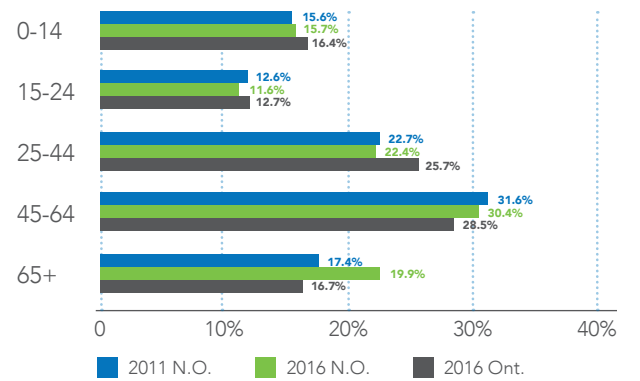

POPULATION

NORTHERN ONTARIO
780,140

2016 Population: **780,140**
2011 Population: **775,178**
0.6% INCREASE

ONTARIO
13,448,494

2016 Population: **13,448,494**
2011 Population: **12,851,821**
4.6% INCREASE

AGE

EDUCATION

* Aged 15+

23.2% IN NORTHERN ONTARIO HOLD NO CERTIFICATE/DIPLOMA/DEGREE
18% IN ONTARIO HOLD NO CERTIFICATE/DIPLOMA/DEGREE

EDUCATION	2011 N.O.	2016 N.O.	2016 Ont.
Less Than High School	154,610	149,335	1,935,355
High School	163,340	170,735	3,026,100
Apprenticeship/Trades	72,280	58,980	664,180
College +	147,130	160,995	2,298,715
University +	55,445	68,245	1,911,530
Post-Graduate	30,635	18,405	189,370

Ontario

Northern Ontario Workforce Planning (NOWP) represents the province's 6 northern workforce planning boards. NOWP provides evidence based labour market information to stakeholders in order to address the current and future workforce development needs of local communities.

LABOUR FORCE

* Aged 15+

OCCUPATIONS

372,585 EMPLOYEES WORKING IN NORTHERN ONTARIO
6,970,625 EMPLOYEES WORKING IN ONTARIO

1. **Sales & Service Occupations** (23.7% of N.O.)
   Sales & Service Occupations (23.4% of Ont.)
2. **Trades, Transport & Equipment Operators & Related Occupations** (17.9% of N.O.)
   Business, Finance & Administration Occupations (16.1% of Ont.)
3. **Business, Finance & Administration Occupations** (13.7% of N.O.)
   Trades, Transport & Equipment Operators & Related Occupations (13.3% of Ont.)

INDUSTRIES

52,770 BUSINESSES IN NORTHERN ONTARIO
1,517,318 BUSINESSES IN ONTARIO