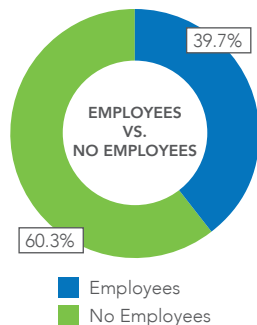

BUSINESS COUNTS

52,770 BUSINESSES OPERATING IN NORTHERN ONTARIO

87.5% OF BUSINESSES HAVE LESS THAN 10 EMPLOYEES