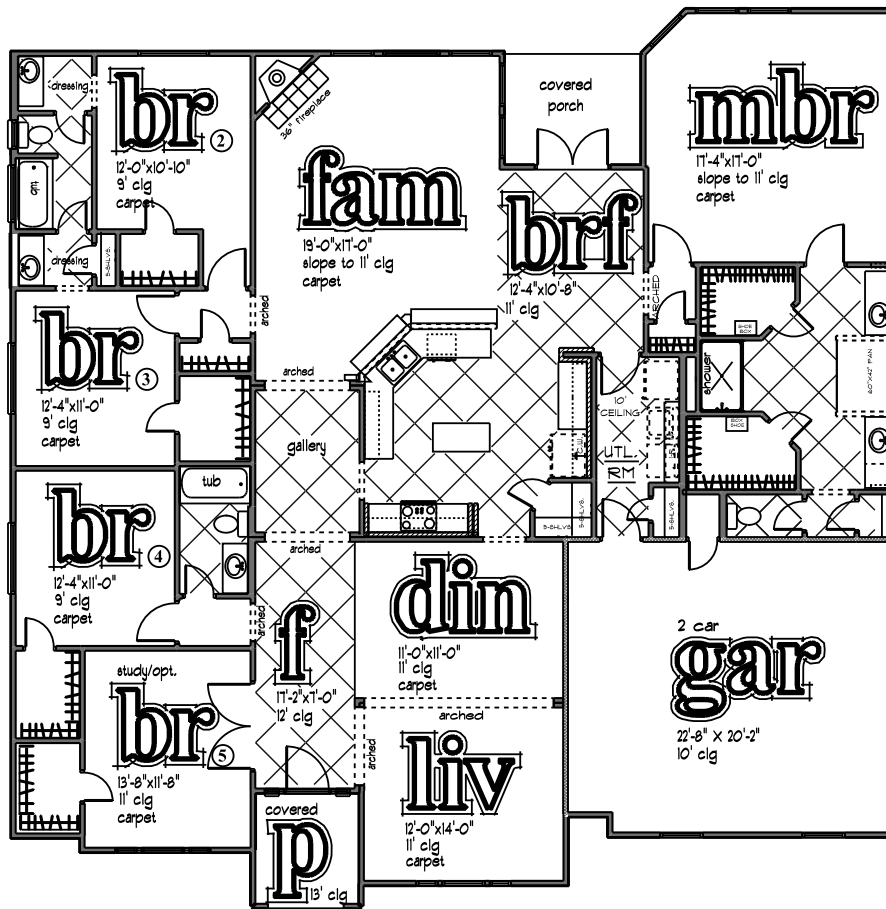

# the crockett

2969 sq. ft. living area

WHITESTONE  
HOMES®

front

floor plan

Square footage and dimensions are approximate. Floorplans are the artist's concept and may vary. All features are subject to change without notice.