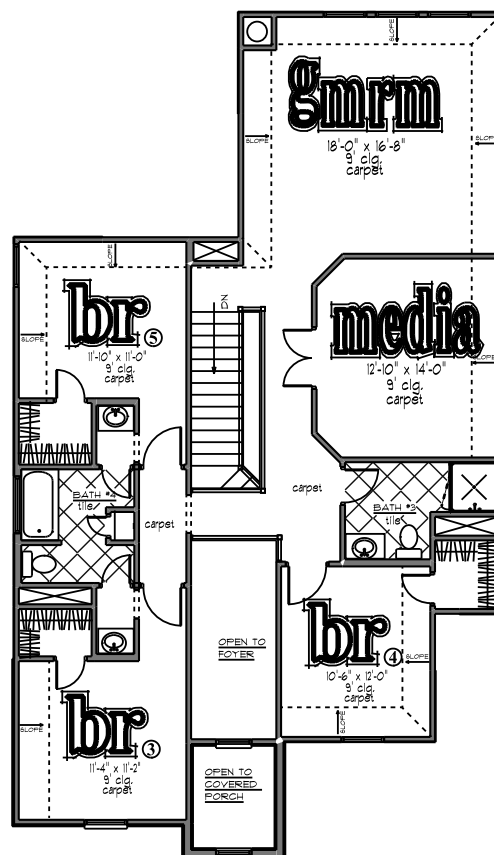

5-BEDROOMS
 4 BATHS
 FORMAL DININGROOM
 GAMEROOM
 MEDIAROOM
 OPTIONAL REAR COVERED PORCH

the malta

SETTERFELD ESTATES
 3538 sq. ft. living area

WHITESTONE
 HOMES®

front

first floor

second floor

Square footage and dimensions are approximate. Floorplans are the artist's concept and may vary. All features are subject to change without notice.