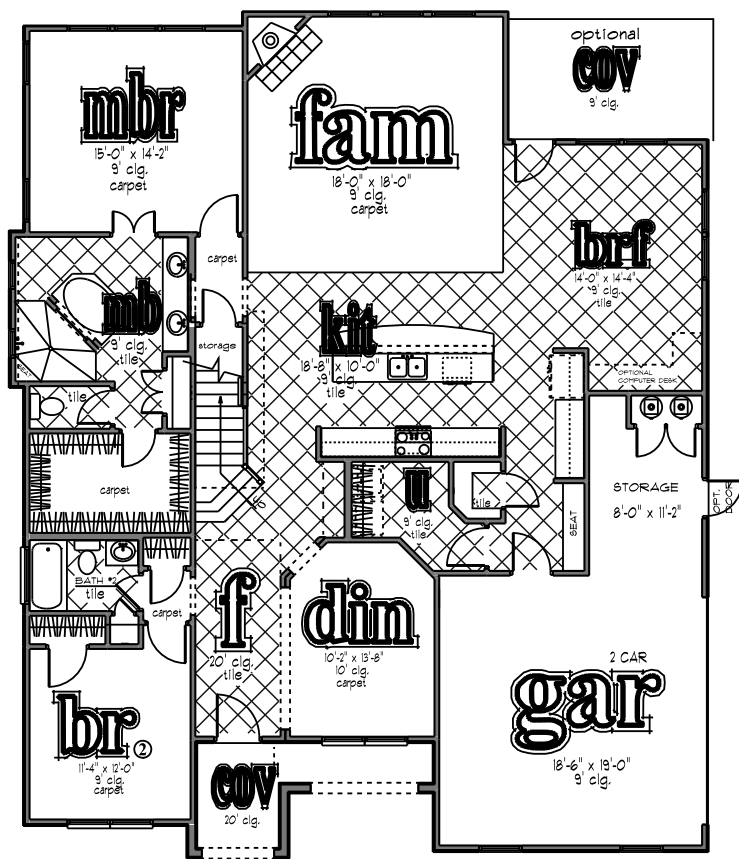

5-BEDROOMS
 4 BATHS
 FORMAL DININGROOM
 GAMEROOM
 MEDIAROOM
 OPTIONAL REAR COVERED PORCH

the malta

SETTERFELD ESTATES
 3538 sq. ft. living area

WHITESTONE
 HOMES®

front

first floor

second floor

Square footage and dimensions are approximate. Floorplans are the artist's concept and may vary. All features are subject to change without notice.