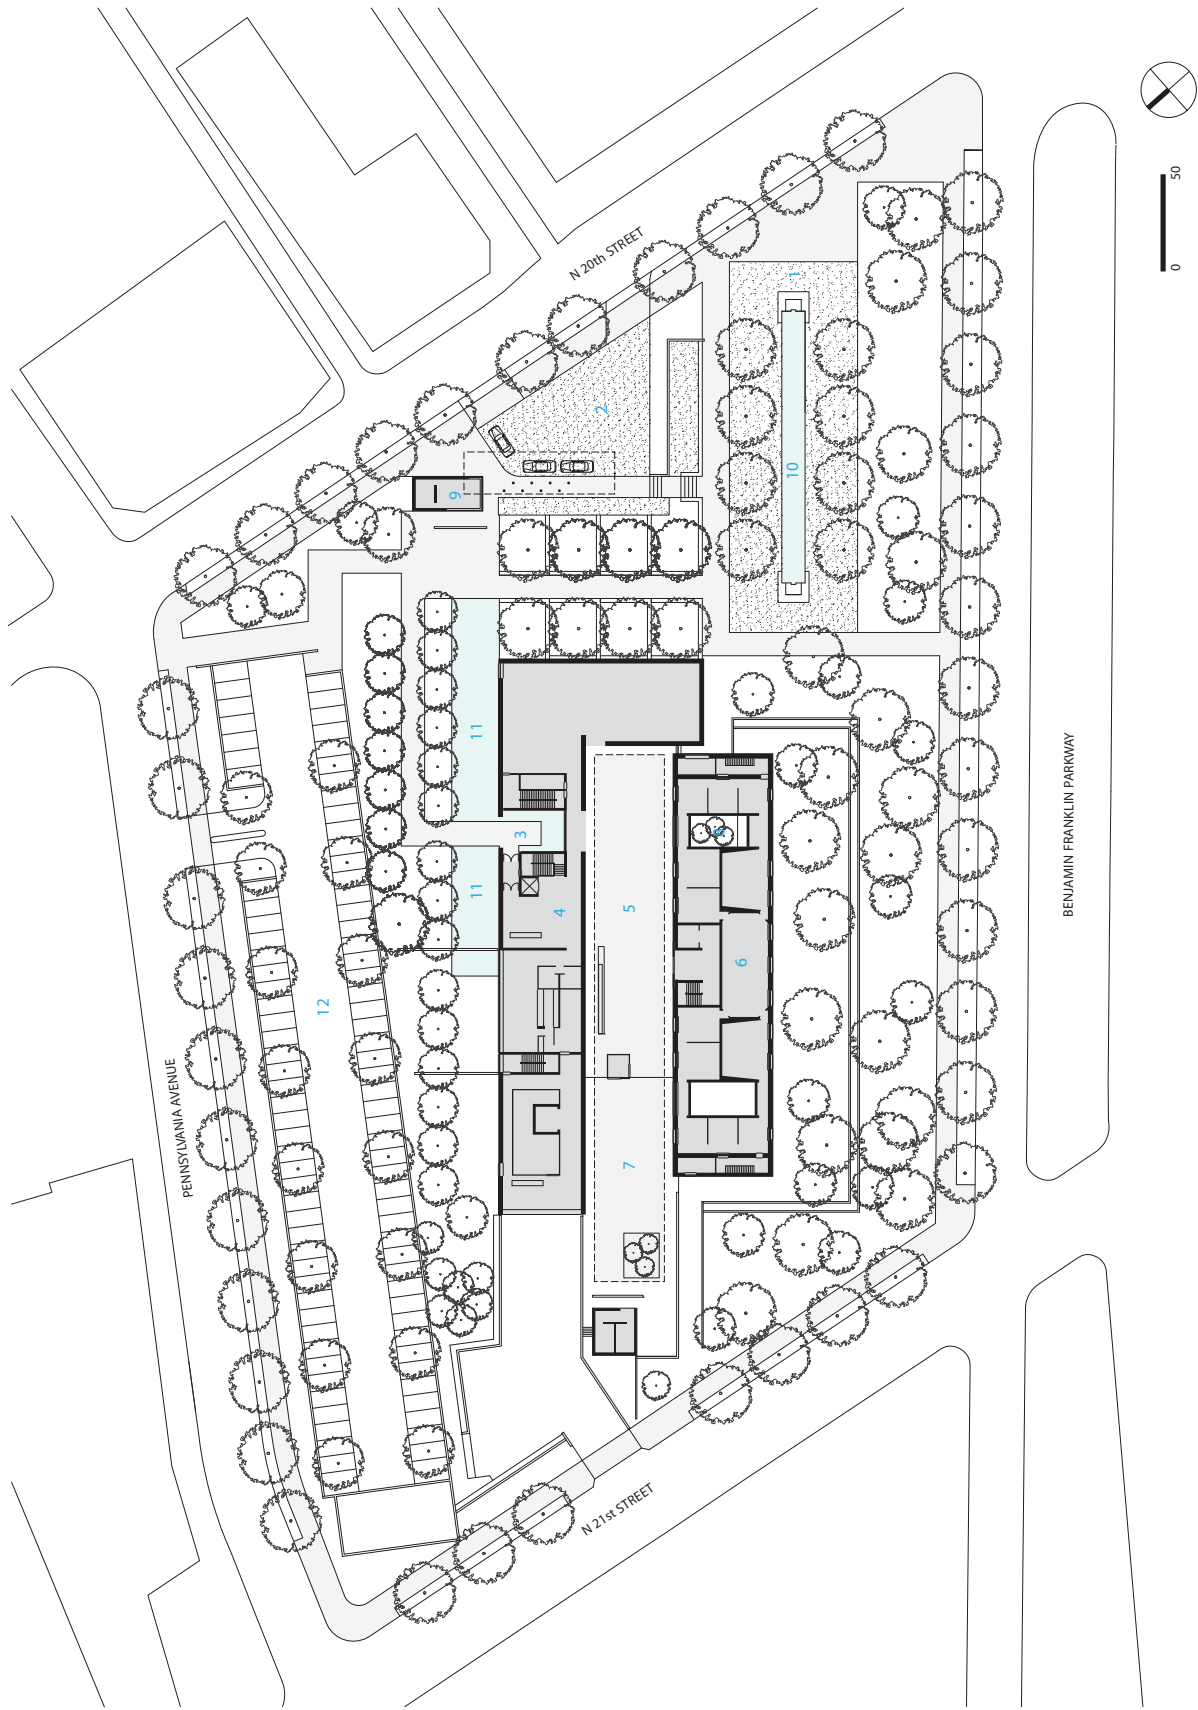

0 500

- 1 PERELMAN BUILDING (PMA)
- 2 PHILADELPHIA MUSEUM OF ART (PMA)
- 3 RODIN MUSEUM (PMA)
- 4 THE FREE LIBRARY OF PHILADELPHIA
- 5 MOORE COLLEGE OF ART
- 6 THE FRANKLIN INSTITUTE
- 7 THE BARNES FOUNDATION
- 8 LOGAN CIRCLE

- SITE PLAN**
- 1 ENTRY COURT - PEDESTRIAN
 - 2 ENTRY COURT - VEHICULAR
 - 3 ENTRANCE ALCOVE
 - 4 PAVILION BUILDING
 - 5 THE LIGHT COURT
 - 6 COLLECTIONS GALLERY BUILDING
 - 7 THE WEST TERRACE
 - 8 GALLERY GARDEN
 - 9 GUEST SERVICES
 - 10 TABLE TOP FOUNTAIN
 - 11 REFLECTING POOL
 - 12 PARKING

BENJAMIN FRANKLIN PARKWAY