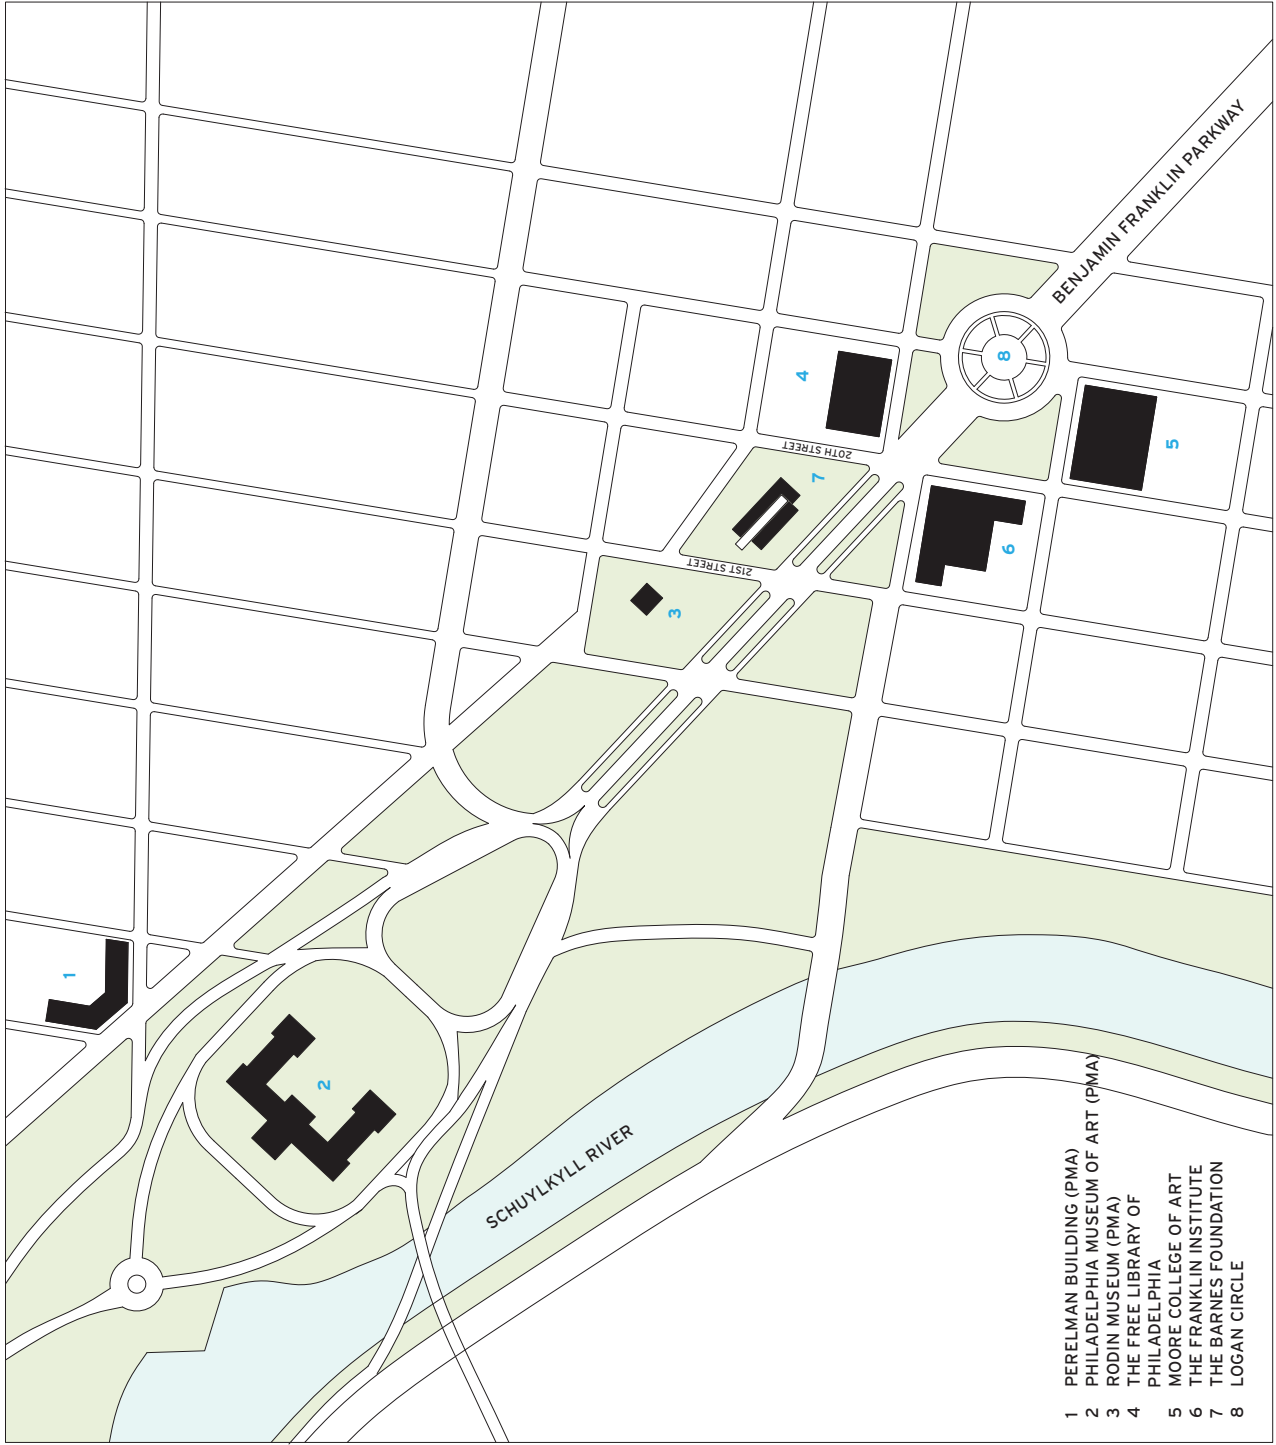

0 500

- 1 PERELMAN BUILDING (PMA)
- 2 PHILADELPHIA MUSEUM OF ART (PMA)
- 3 RODIN MUSEUM (PMA)
- 4 THE FREE LIBRARY OF PHILADELPHIA
- 5 MOORE COLLEGE OF ART
- 6 THE FRANKLIN INSTITUTE
- 7 THE BARNES FOUNDATION
- 8 LOGAN CIRCLE

- SITE PLAN**
- 1 ENTRY COURT - PEDESTRIAN
 - 2 ENTRY COURT - VEHICULAR
 - 3 ENTRANCE ALCOVE
 - 4 PAVILION BUILDING
 - 5 THE LIGHT COURT
 - 6 COLLECTIONS GALLERY BUILDING
 - 7 THE WEST TERRACE
 - 8 GALLERY GARDEN
 - 9 GUEST SERVICES
 - 10 TABLE TOP FOUNTAIN
 - 11 REFLECTING POOL
 - 12 PARKING

BENJAMIN FRANKLIN PARKWAY