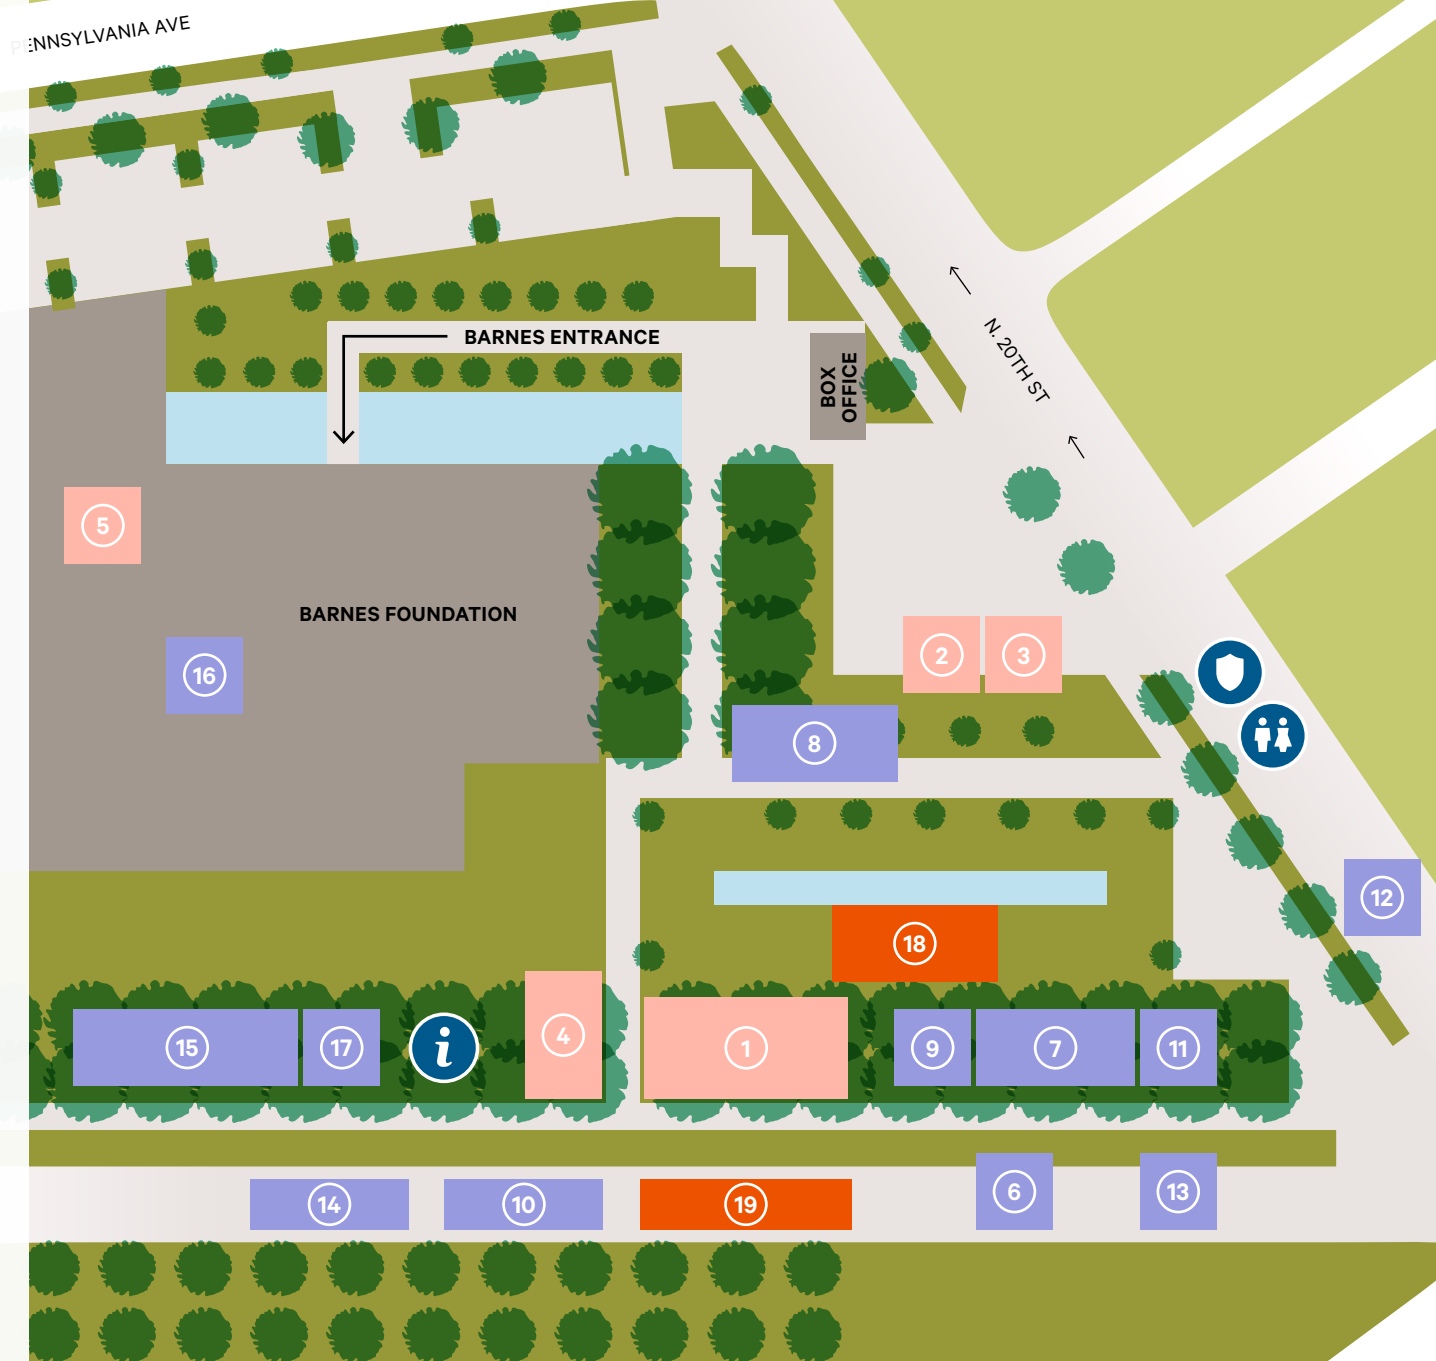

BARNES ON THE BLOCK

-  INFORMATION
-  RESTROOMS
-  SECURITY

FOOD + DRINK

-  BEER GARDEN
-  DRE'S HOMEMADE WATER ICE & ICE CREAM
-  CADA MAÑANA CAFÉ
-  JEZEBEL'S
-  GARDEN RESTAURANT

MARKET + ART MAKING

-  THE CLAY STUDIO'S CLAYMOBILE
-  TRUE HAND
-  TAMEARTZ
-  LEMUS & MINISTRY OF AWE
-  MURAL ARTS MURAL PAINTING
-  DREAM POET FOR HIRE
-  FLEISHER ART MEMORIAL'S COLORWHEELS
-  SMITH MEMORIAL PLAYGROUND
-  CHALK ART
-  EL MERCADO CULTURAL
-  YOGA4PHILLY
-  MARK LOUGHNEY

MUSIC + PERFORMANCE

-  LIVE PERFORMANCE AREA
-  LIVE PERFORMANCE AREA

BARNES ON THE BLOCK

-  INFORMACIÓN
-  BAÑOS
-  SEGURIDAD

COMIDA Y BEBIDA

-  1 CERVECERÍA AL AIRE LIBRE
-  2 DRE'S HELADERÍA
-  3 CADA MAÑANA CAFÉ
-  4 JEZEBEL'S
-  5 RESTAURANTE EN EL JARDÍN

MERCADO Y TALLERES DE ARTE

-  6 THE CLAY STUDIO'S CLAYMOBILE
-  7 TRUE HAND
-  8 TAMEARTZ
-  9 LEMUS & MINISTRY OF AWE
-  10 MURAL ARTS
-  11 DREAM POET FOR HIRE
-  12 FLEISHER ART MEMORIAL'S COLORWHEELS
-  13 SMITH MEMORIAL PLAYGROUND
-  14 ARTE CON TIZA
-  15 EL MERCADO CULTURAL
-  16 YOGA4PHILLY
-  17 MARK LOUGHNEY

MÚSICA Y ESPECTÁCULOS

-  18 ÁREA DE ESPECTÁCULOS
-  19 ÁREA DE ESPECTÁCULOS