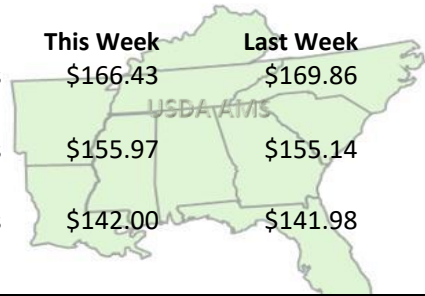

[More.....](#)

**CME FEEDER CATTLE INDEX (\$/CWT)**

**REGIONAL WEIGHTED AVERAGE FEEDER STEER PRICES**

**NORTH CENTRAL REGION**

Steers:	This Week	Last Week	Last Year
600-700 lbs	\$158.64	\$160.79	\$170.63
700-800 lbs	\$145.68	\$146.62	\$150.94
800-900 lbs	\$135.68	\$138.12	\$139.92

**NATIONWIDE REPORTED WEEKLY FEEDER CATTLE AUCTION RECEIPTS**

(Receipts vary depending on the number of auctions reported)

**YEAR TO DATE**

**SOUTH CENTRAL REGION**

Steers:	This Week	Last Week	Last Year
500-600 lbs	\$165.90	\$169.45	\$177.90
600-700 lbs	\$150.71	\$153.68	\$161.59
700-800 lbs	\$141.20	\$142.46	\$145.47

**5 AREA WEEKLY WEIGHTED AVERAGE SLTR STEER PRICE (\$/CWT)**

**SOUTHEAST REGION**

Steers:	This Week	Last Week	Last Year
400-500 lbs	\$166.43	\$169.86	\$177.08
500-600 lbs	\$155.97	\$155.14	\$164.47
600-700 lbs	\$142.00	\$141.98	\$150.57