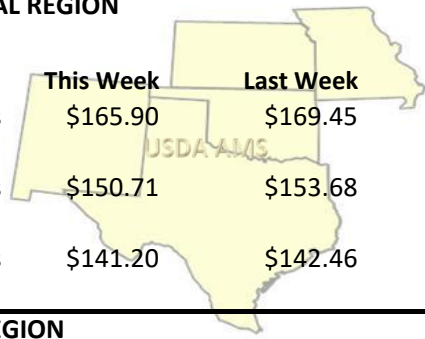

[More.....](#)

**CME FEEDER CATTLE INDEX (\$/CWT)**

**REGIONAL WEIGHTED AVERAGE FEEDER STEER PRICES**

**NORTH CENTRAL REGION**

Steers:	This Week	Last Week	Last Year
600-700 lbs	\$158.64	\$160.79	\$170.63
700-800 lbs	\$145.68	\$146.62	\$150.94
800-900 lbs	\$135.68	\$138.12	\$139.92

**NATIONWIDE REPORTED WEEKLY FEEDER CATTLE AUCTION RECEIPTS**

(Receipts vary depending on the number of auctions reported)

**YEAR TO DATE**

**SOUTH CENTRAL REGION**

Steers:	This Week	Last Week	Last Year
500-600 lbs	\$165.90	\$169.45	\$177.90
600-700 lbs	\$150.71	\$153.68	\$161.59
700-800 lbs	\$141.20	\$142.46	\$145.47

**5 AREA WEEKLY WEIGHTED AVERAGE SLTR STEER PRICE (\$/CWT)**

**SOUTHEAST REGION**

Steers:	This Week	Last Week	Last Year
400-500 lbs	\$166.43	\$169.86	\$177.08
500-600 lbs	\$155.97	\$155.14	\$164.47
600-700 lbs	\$142.00	\$141.98	\$150.57