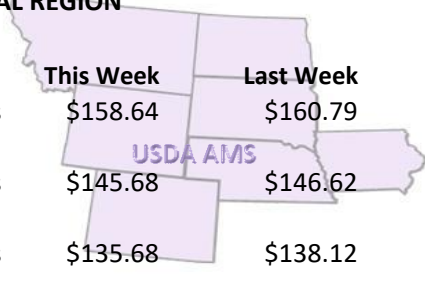

<b>Receipts:</b>	This Week	Last Week	Year Ago
<a href="#">SJ LS850</a>	257,100	304,300	311,300

Compared to last week, steers and heifers sold 1.00 to 5.00 lower in the North and South-Central regions, while the Southeast was quoted mostly steady. Grazing cattle out of the Southeast were the greatest in demand this week. Feedyards were tepid in taking on more cattle this week. More precipitation and/or blizzard-like conditions late this week bombarded a widespread area of the Plains. High winds from the Texas Panhandle to Western Nebraska brought treacherous conditions for truckers as some bull boxes decided to err on the side of caution and wait out the storm. This week's receipts were curtailed again this week due to either reduced or cancelled sales in Nebraska and the Dakotas as an intense storm ripped through Rockies and into the Central and Northern Plains. Low-lying areas that feed the MO River are inundated with moisture and the frozen ground underneath can't absorb any more precipitation. The Missouri River at Plattsmouth, NE hit a record high of 37.15 feet Thursday night, exceeding the previous record high set in 2011 of 36.73 feet. A "bomb cyclone" occurred when the barometric pressure fell at least 24 millibars in a 24-hour period. All this happening as the winter...

[More.....](#)

**CME FEEDER CATTLE INDEX (\$/CWT)**

**REGIONAL WEIGHTED AVERAGE FEEDER STEER PRICES**

**NORTH CENTRAL REGION**

Steers:	This Week	Last Week	Last Year
600-700 lbs	\$158.64	\$160.79	\$170.63
700-800 lbs	\$145.68	\$146.62	\$150.94
800-900 lbs	\$135.68	\$138.12	\$139.92

**NATIONWIDE REPORTED WEEKLY FEEDER CATTLE AUCTION RECEIPTS**

(Receipts vary depending on the number of auctions reported)

**YEAR TO DATE**

**SOUTH CENTRAL REGION**

Steers:	This Week	Last Week	Last Year
500-600 lbs	\$165.90	\$169.45	\$177.90
600-700 lbs	\$150.71	\$153.68	\$161.59
700-800 lbs	\$141.20	\$142.46	\$145.47