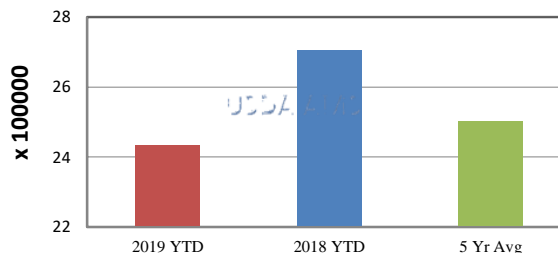

<b>Receipts:</b>	This Week	Last Week	Year Ago
<a href="#">SJ LS850</a>	257,100	304,300	311,300

Compared to last week, steers and heifers sold 1.00 to 5.00 lower in the North and South-Central regions, while the Southeast was quoted mostly steady. Grazing cattle out of the Southeast were the greatest in demand this week. Feedyards were tepid in taking on more cattle this week. More precipitation and/or blizzard-like conditions late this week bombarded a widespread area of the Plains. High winds from the Texas Panhandle to Western Nebraska brought treacherous conditions for truckers as some bull boxes decided to err on the side of caution and wait out the storm. This week's receipts were curtailed again this week due to either reduced or cancelled sales in Nebraska and the Dakotas as an intense storm ripped through Rockies and into the Central and Northern Plains. Low-lying areas that feed the MO River are inundated with moisture and the frozen ground underneath can't absorb any more precipitation. The Missouri River at Plattsmouth, NE hit a record high of 37.15 feet Thursday night, exceeding the previous record high set in 2011 of 36.73 feet. A "bomb cyclone" occurred when the barometric pressure fell at least 24 millibars in a 24-hour period. All this happening as the winter...

[More.....](#)

**CME FEEDER CATTLE INDEX (\$/CWT)**

**REGIONAL WEIGHTED AVERAGE FEEDER STEER PRICES**

**NORTH CENTRAL REGION**

Steers:	This Week	Last Week	Last Year
600-700 lbs	\$158.64	\$160.79	\$170.63
700-800 lbs	\$145.68	\$146.62	\$150.94
800-900 lbs	\$135.68	\$138.12	\$139.92

**NATIONWIDE REPORTED WEEKLY FEEDER CATTLE AUCTION RECEIPTS**

(Receipts vary depending on the number of auctions reported)

**YEAR TO DATE**

**SOUTH CENTRAL REGION**

Steers:	This Week	Last Week	Last Year
500-600 lbs	\$165.90	\$169.45	\$177.90
600-700 lbs	\$150.71	\$153.68	\$161.59
700-800 lbs	\$141.20	\$142.46	\$145.47