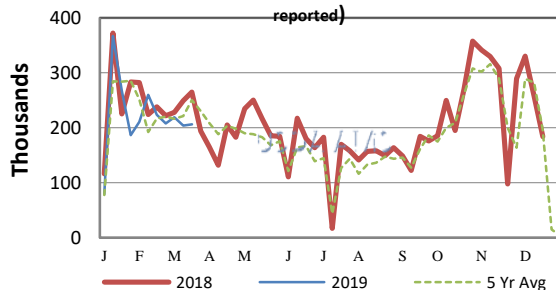

<b>Receipts:</b>	This Week	Last Week	Year Ago
<a href="#">SJ LS850</a>	257,100	304,300	311,300

Compared to last week, steers and heifers sold 1.00 to 5.00 lower in the North and South-Central regions, while the Southeast was quoted mostly steady. Grazing cattle out of the Southeast were the greatest in demand this week. Feedyards were tepid in taking on more cattle this week. More precipitation and/or blizzard-like conditions late this week bombarded a widespread area of the Plains. High winds from the Texas Panhandle to Western Nebraska brought treacherous conditions for truckers as some bull boxes decided to err on the side of caution and wait out the storm. This week's receipts were curtailed again this week due to either reduced or cancelled sales in Nebraska and the Dakotas as an intense storm ripped through Rockies and into the Central and Northern Plains. Low-lying areas that feed the MO River are inundated with moisture and the frozen ground underneath can't absorb any more precipitation. The Missouri River at Plattsmouth, NE hit a record high of 37.15 feet Thursday night, exceeding the previous record high set in 2011 of 36.73 feet. A "bomb cyclone" occurred when the barometric pressure fell at least 24 millibars in a 24-hour period. All this happening as the winter...

[More.....](#)

**CME FEEDER CATTLE INDEX (\$/CWT)**

**REGIONAL WEIGHTED AVERAGE FEEDER STEER PRICES**

**NORTH CENTRAL REGION**

Steers:	This Week	Last Week	Last Year
600-700 lbs	\$158.64	\$160.79	\$170.63
700-800 lbs	\$145.68	\$146.62	\$150.94
800-900 lbs	\$135.68	\$138.12	\$139.92

**NATIONWIDE REPORTED WEEKLY FEEDER CATTLE AUCTION RECEIPTS**

(Receipts vary depending on the number of auctions reported)

**YEAR TO DATE**

**SOUTH CENTRAL REGION**

Steers:	This Week	Last Week	Last Year
500-600 lbs	\$165.90	\$169.45	\$177.90
600-700 lbs	\$150.71	\$153.68	\$161.59
700-800 lbs	\$141.20	\$142.46	\$145.47