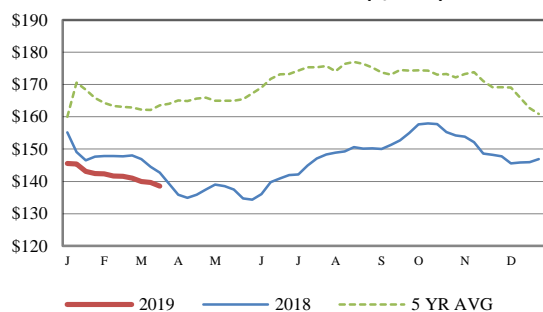

<b>Receipts:</b>	This Week	Last Week	Year Ago
<a href="#">SJ LS850</a>	257,100	304,300	311,300

Compared to last week, steers and heifers sold 1.00 to 5.00 lower in the North and South-Central regions, while the Southeast was quoted mostly steady. Grazing cattle out of the Southeast were the greatest in demand this week. Feedyards were tepid in taking on more cattle this week. More precipitation and/or blizzard-like conditions late this week bombarded a widespread area of the Plains. High winds from the Texas Panhandle to Western Nebraska brought treacherous conditions for truckers as some bull boxes decided to err on the side of caution and wait out the storm. This week's receipts were curtailed again this week due to either reduced or cancelled sales in Nebraska and the Dakotas as an intense storm ripped through Rockies and into the Central and Northern Plains. Low-lying areas that feed the MO River are inundated with moisture and the frozen ground underneath can't absorb any more precipitation. The Missouri River at Plattsmouth, NE hit a record high of 37.15 feet Thursday night, exceeding the previous record high set in 2011 of 36.73 feet. A "bomb cyclone" occurred when the barometric pressure fell at least 24 millibars in a 24-hour period. All this happening as the winter...

[More.....](#)

**CME FEEDER CATTLE INDEX (\$/CWT)**

**REGIONAL WEIGHTED AVERAGE FEEDER STEER PRICES**

**NORTH CENTRAL REGION**

Steers:	This Week	Last Week	Last Year
600-700 lbs	\$158.64	\$160.79	\$170.63
700-800 lbs	\$145.68	\$146.62	\$150.94
800-900 lbs	\$135.68	\$138.12	\$139.92

**NATIONWIDE REPORTED WEEKLY FEEDER CATTLE AUCTION RECEIPTS**

(Receipts vary depending on the number of auctions reported)

**YEAR TO DATE**

**SOUTH CENTRAL REGION**

Steers:	This Week	Last Week	Last Year
500-600 lbs	\$165.90	\$169.45	\$177.90
600-700 lbs	\$150.71	\$153.68	\$161.59
700-800 lbs	\$141.20	\$142.46	\$145.47