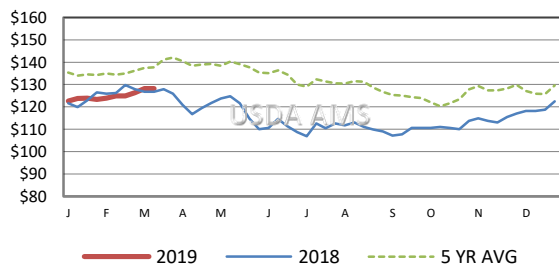

[More.....](#)

**CME FEEDER CATTLE INDEX (\$/CWT)**

**REGIONAL WEIGHTED AVERAGE FEEDER STEER PRICES**

**NORTH CENTRAL REGION**

Steers:	This Week	Last Week	Last Year
600-700 lbs	\$158.64	\$160.79	\$170.63
700-800 lbs	\$145.68	\$146.62	\$150.94
800-900 lbs	\$135.68	\$138.12	\$139.92

**NATIONWIDE REPORTED WEEKLY FEEDER CATTLE AUCTION RECEIPTS**

(Receipts vary depending on the number of auctions reported)

**YEAR TO DATE**

**SOUTH CENTRAL REGION**

Steers:	This Week	Last Week	Last Year
500-600 lbs	\$165.90	\$169.45	\$177.90
600-700 lbs	\$150.71	\$153.68	\$161.59
700-800 lbs	\$141.20	\$142.46	\$145.47

**5 AREA WEEKLY WEIGHTED AVERAGE SLTR STEER PRICE (\$/CWT)**

**SOUTHEAST REGION**

Steers:	This Week	Last Week	Last Year
400-500 lbs	\$166.43	\$169.86	\$177.08
500-600 lbs	\$155.97	\$155.14	\$164.47
600-700 lbs	\$142.00	\$141.98	\$150.57