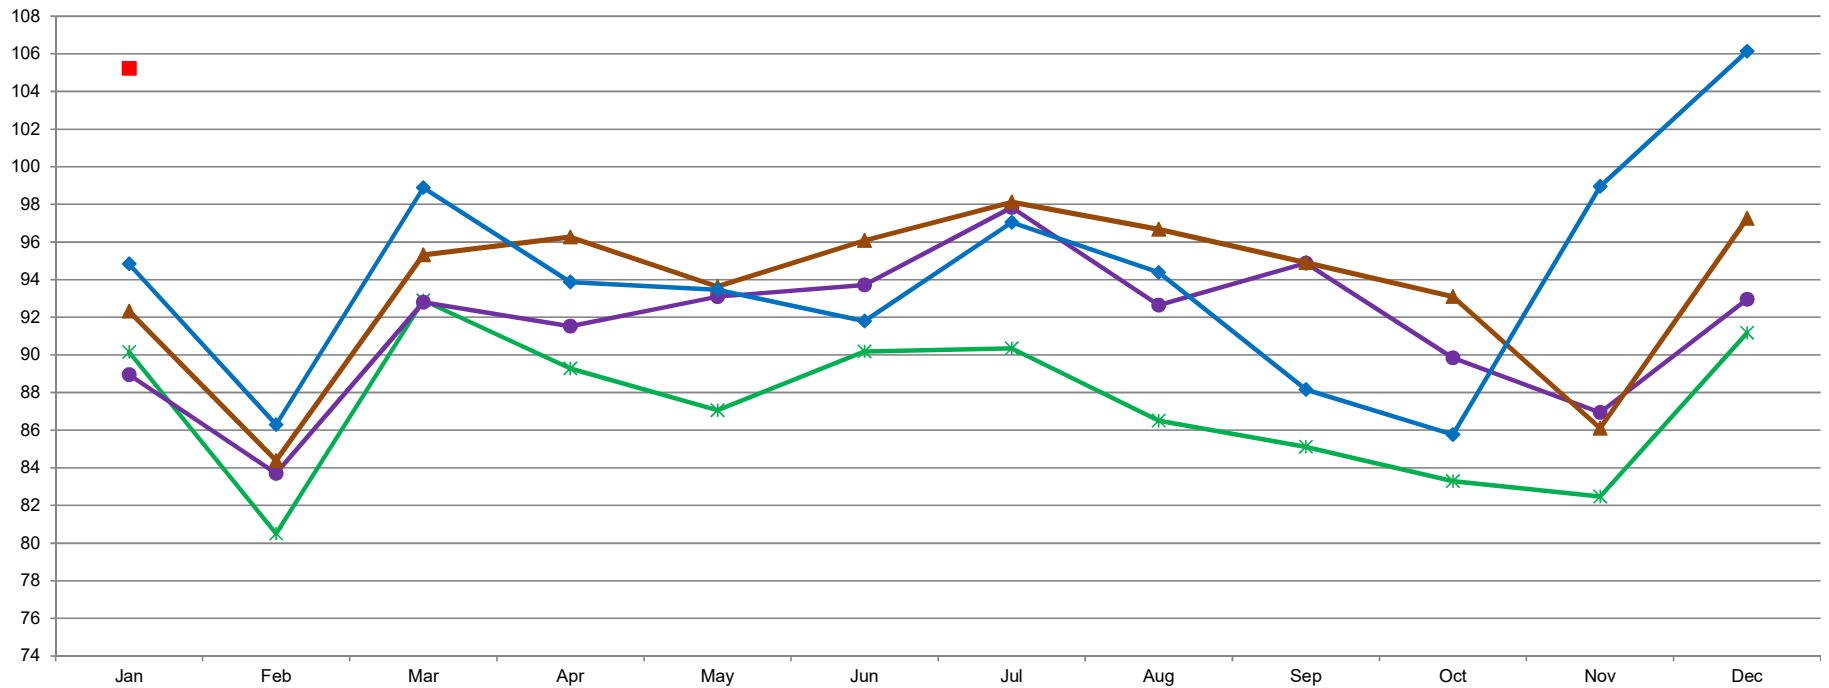

U.S. Dry Lactose Production, Human & Animal

MILLION POUNDS

3/14/2019 - DATA SOURCE, USDA, NASS; GRAPH, USDA, AMS, DMN
 USDA/AMS/Dairy Market News, Madison, Wisconsin, (608) 422-8587
 Dairy Market News website: <http://www.ams.usda.gov/market-news/dairy>
 Dairy Market News database portal: <https://www.marketnews.usda.gov>

* 2015
 ● 2016
 ▲ 2017
 ◆ 2018
 ■ 2019