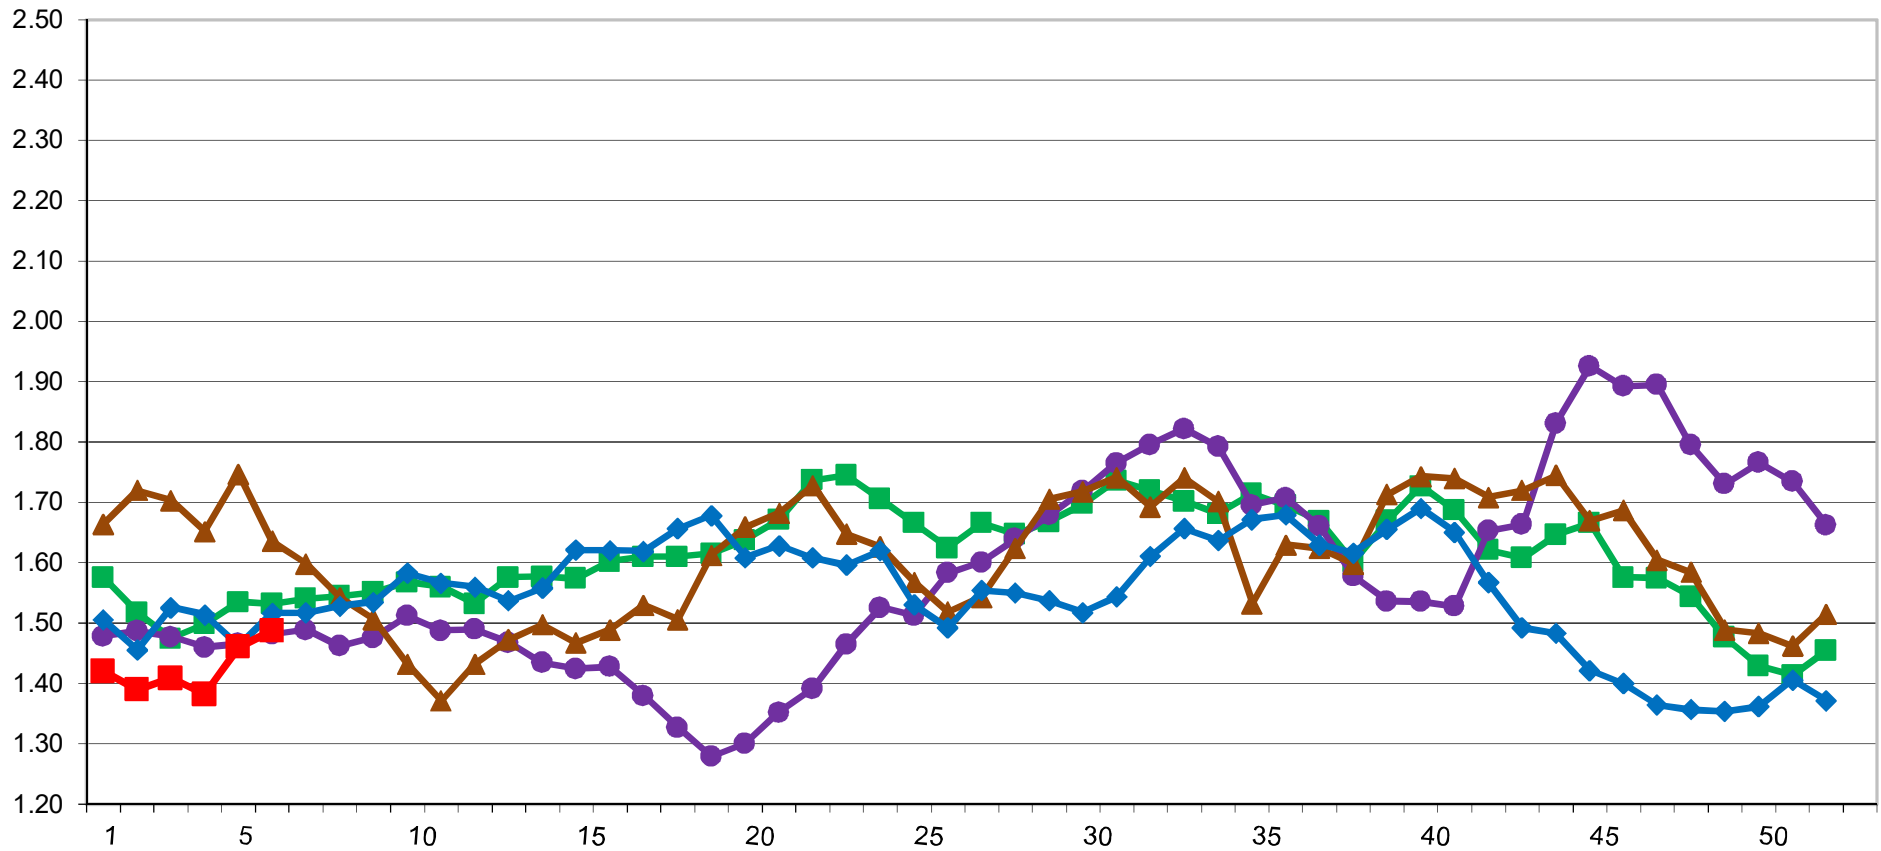

U.S. \$ PER POUND

### CME Weekly Average Cash Cheddar Block Prices

2/8/2019 - GRAPH USDA, DMN; SOURCE CME GROUP  
USDA/AMS/Dairy Market News, Madison, Wisconsin, (608) 422-8587  
Dairy Market News website: [www.ams.usda.gov/market-news/dairy](http://www.ams.usda.gov/market-news/dairy)  
Dairy Market News database portal: [www.marketnews.usda.gov/mnp/da-home](http://www.marketnews.usda.gov/mnp/da-home)

2015 2016 2017 2018 2019