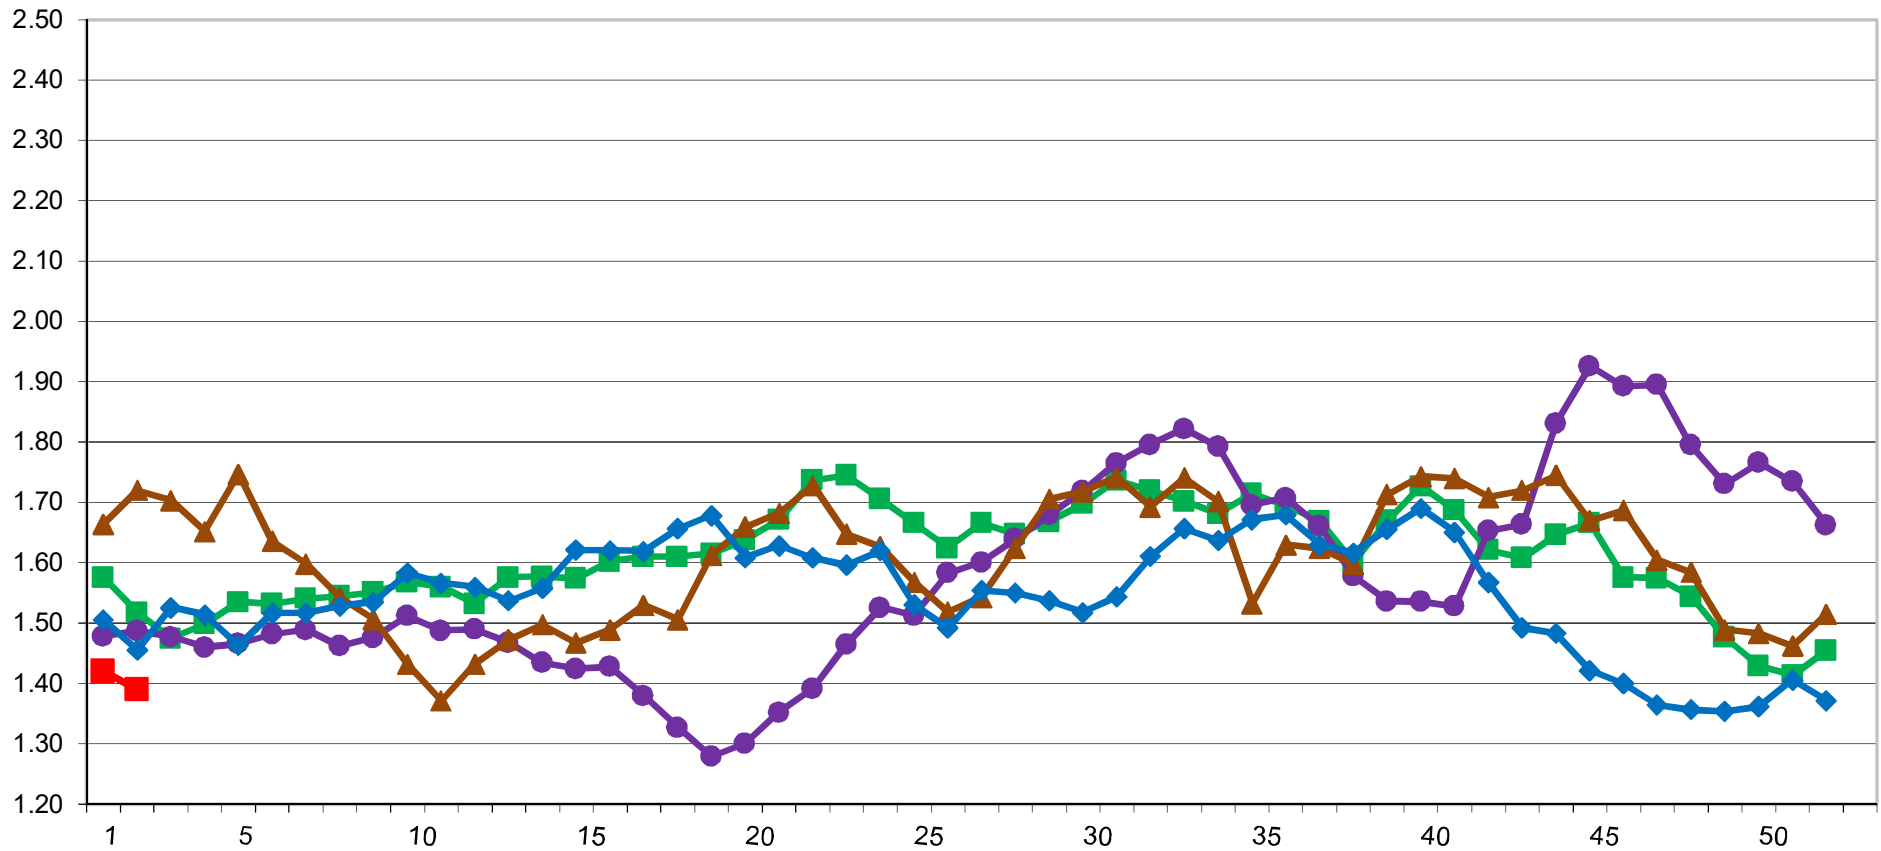

U.S. \$ PER POUND

CME Weekly Average Cash Cheddar Block Prices

1/11/2019 - GRAPH USDA, DMN; SOURCE CME GROUP
USDA/AMS/Dairy Market News, Madison, Wisconsin, (608) 422-8587
Dairy Market News website: www.ams.usda.gov/market-news/dairy
Dairy Market News database portal: www.marketnews.usda.gov/mnp/da-home

2015 2016 2017 2018 2019