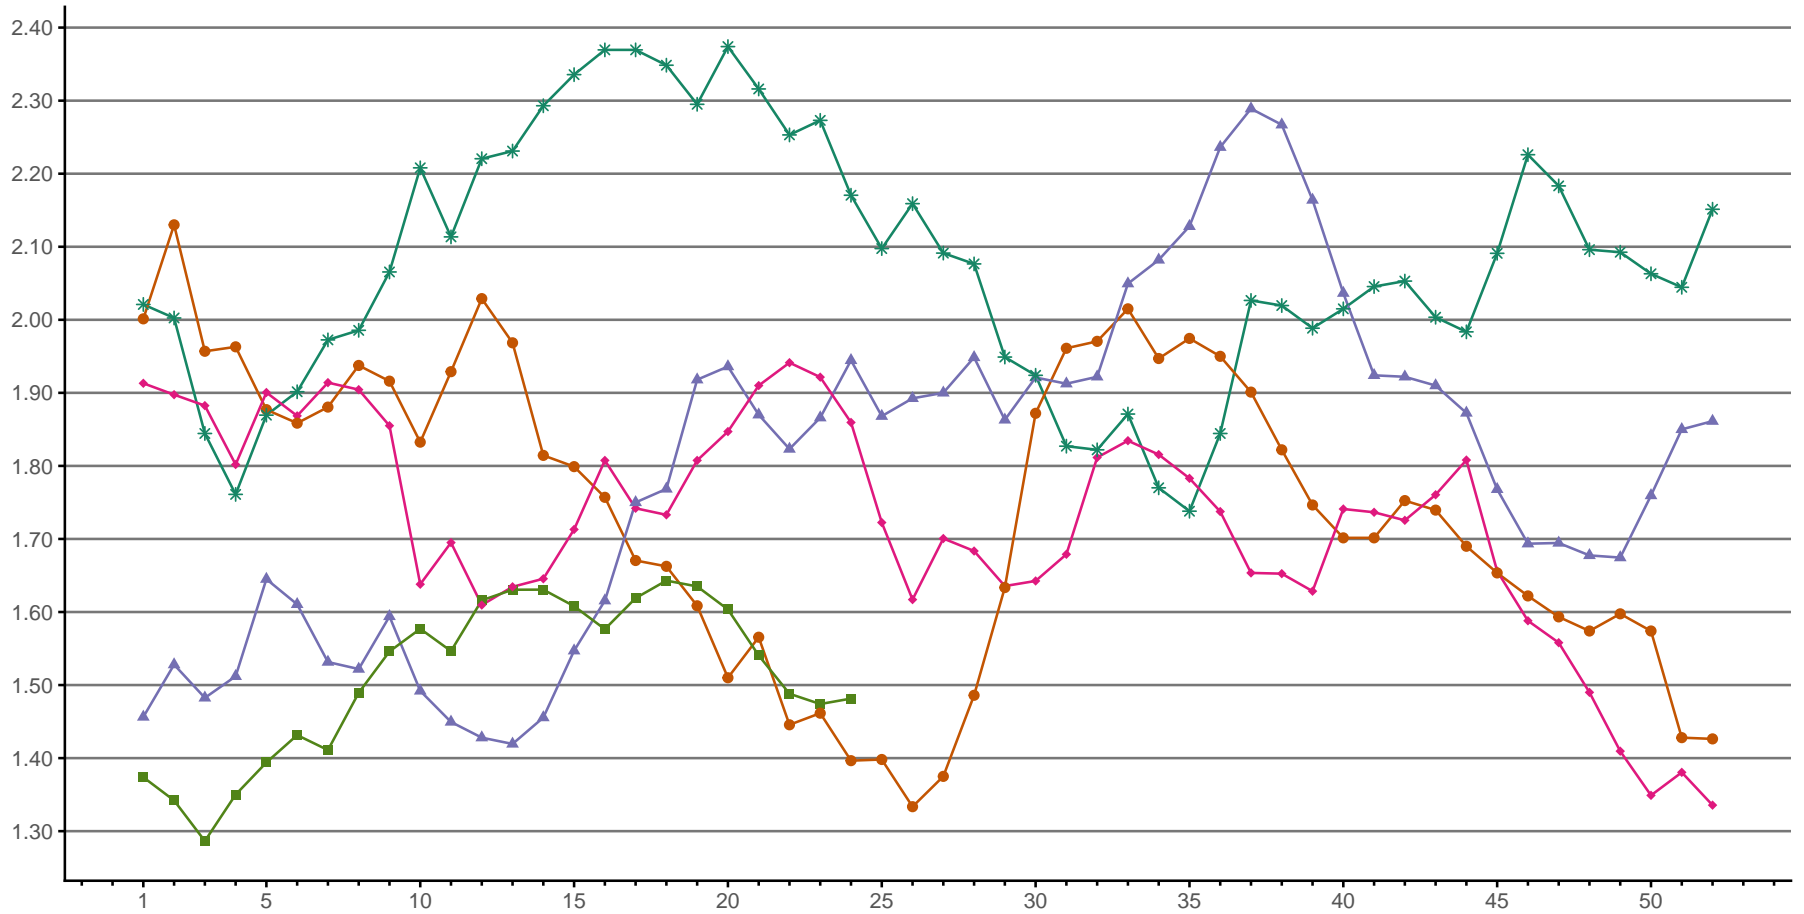

### CME Weekly Average Cash Cheddar Cheese 40-lb Blocks Prices

US \$ PER POUND

06/12/2026 GRAPH USDA, DMN; SOURCE CME GROUP  
 USDA/AMS Dairy Market News, Madison, Wisconsin  
 Dairy Market News website: <https://www.ams.usda.gov/market-news/dairy>

2022 2023 2024 2025 2026