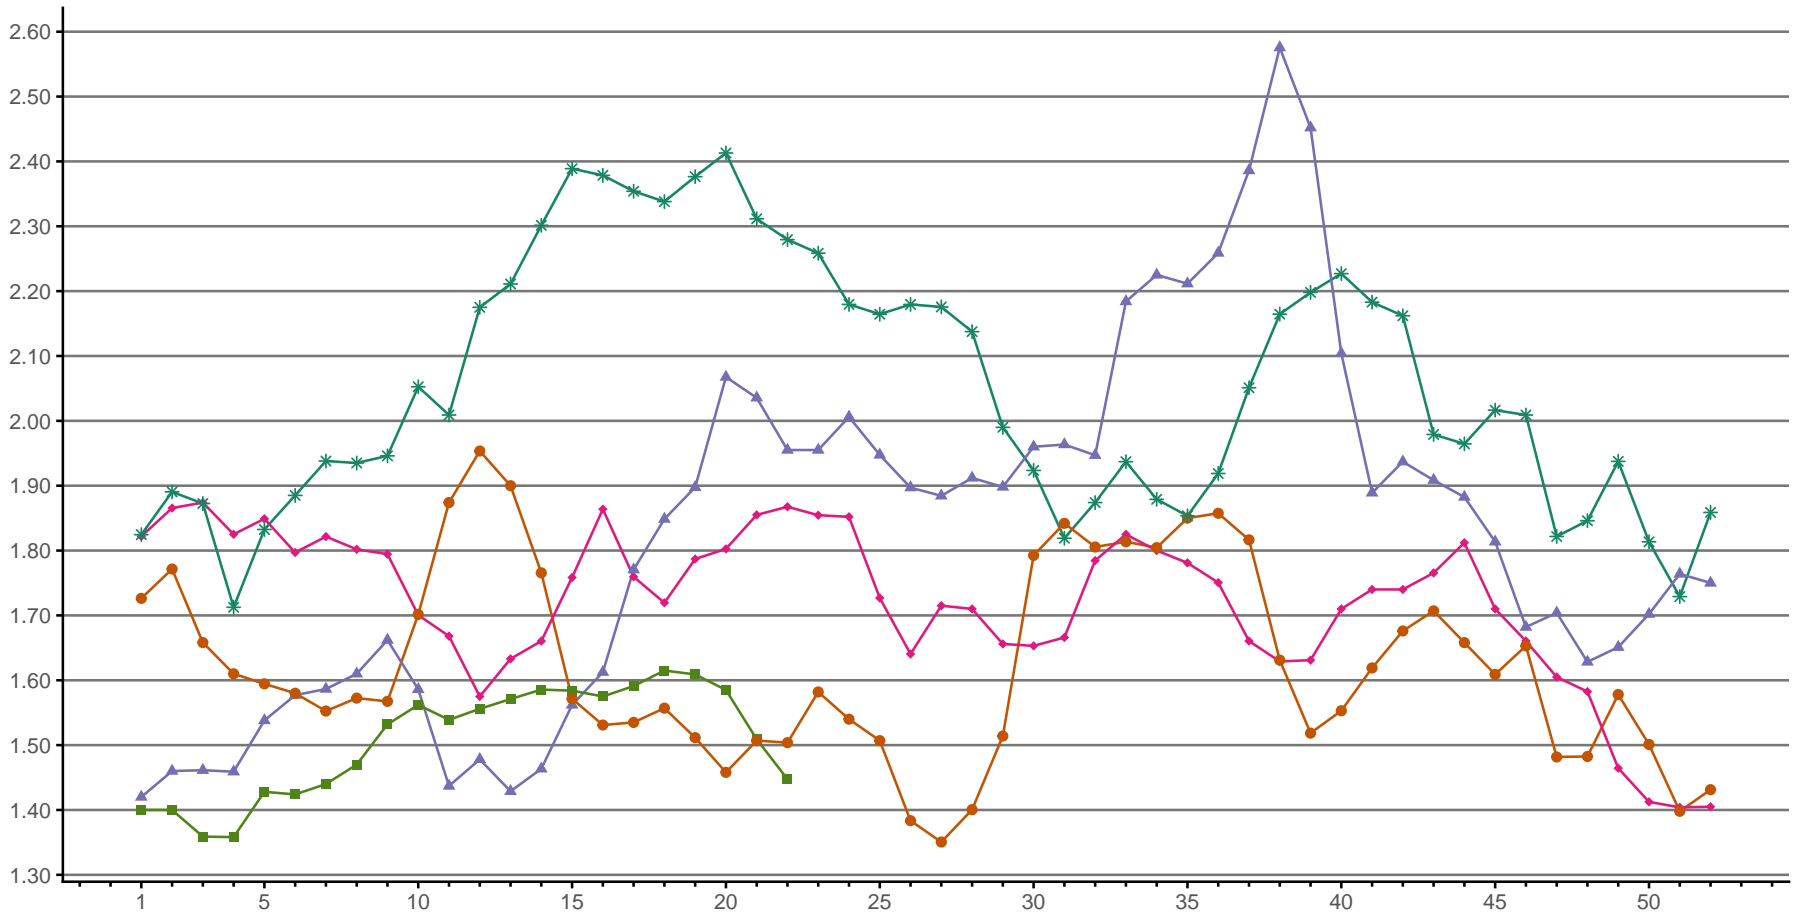

CME Weekly Average Cash Cheddar Cheese 500-lb Barrels Prices

US \$ PER POUND

05/29/2026 GRAPH USDA, DMN; SOURCE CME GROUP
 USDA/AMS Dairy Market News, Madison, Wisconsin
 Dairy Market News website: <https://www.ams.usda.gov/market-news/dairy>

—*— 2022 —●— 2023 —▲— 2024 —◆— 2025 —■— 2026