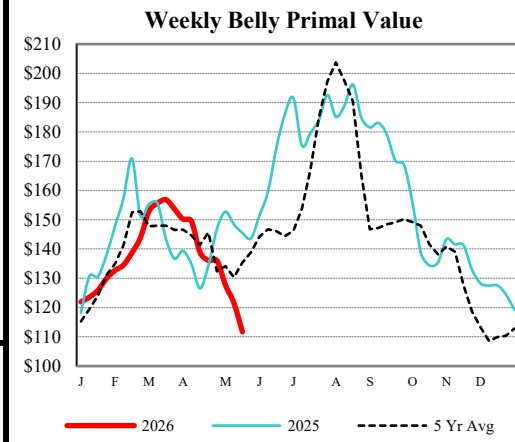

Weighted Average:	*	*
Change from Prior Day:	*	*

*Price not reported due to confidentiality.

NATIONAL DAILY PORK REPORT FOB PLANT - AMS 2498/LM PK602:

Carcass Cutout Values		Change:	
Primal Loin	99.11		0.76
Primal Butt	93.97		0.56
Primal Picnic	151.92		1.32
Primal Rib	78.27		1.69
Primal Ham	182.71		(-4.01)
Primal Belly	85.19		2.25
Total Loads	112.14		(-0.99)
Pork Cuts	335.54		
Trim/Process Pork	288.22	Lds	
	47.31	Lds	

DAILY HOG SLAUGHTER UNDER FIS - AMS 3208/SJ_LS710

Today (est)	476,000
Week Ago (est)	484,000
Year Ago (act)	476,768
Week to Date (est)	1,413,000
Same Period Last Week (est)	1,905,000
Same Period Last Year (act)	1,437,837

National Daily Direct Hog Prior Day Report - Slaughtered Swine - AMS 2511/LM HG201

Producer Sold:	NEG	OMF	SPMF	OPA	Total
Head Count	2,793	31,194	122,451	77,458	233,896
Carcass Base Price	93.99	94.96	90.02	90.25	90.73
Average Net Price	93.68	97.45	91.15	91.73	92.12

Negotiated Formula included in total *Price not reported due to confidentiality.

ACTUAL HOG SLAUGHTER UNDER FEDERAL INSPECTION - AMS 3658

For Week ending Saturday, 5/16/2026					
	Head	Percent of Total	Live Weight	Dressed Weight	
Total Hogs	2,354,238		292	218	
Barrows/Gilts	2,291,546	97.3%		216	
Sows	58,210	2.5%		304	
Boars	4,482	0.2%		236	