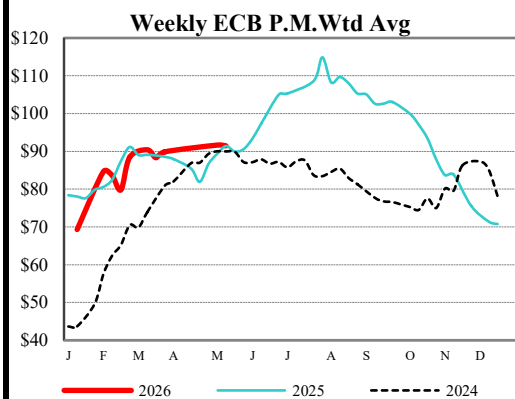

Weighted Average:	*	*
Change from Prior Day:	*	*

WESTERN CORNBELT - AMS 2675/LM HG212:

Weighted Average:	$93.87	*
Change from Prior Day:	*	*

EASTERN CORNBELT - AMS 2675/LM HG210:

Weighted Average:	*	*
Change from Prior Day:	*	*

*Price not reported due to confidentiality.

NATIONAL DAILY PORK REPORT FOB PLANT - AMS 2498/LM PK602:

Carcass Cutout Values		Change:	
Primal Loin	99.11		0.76
Primal Butt	93.97		0.56
Primal Picnic	151.92		1.32
Primal Rib	78.27		1.69
Primal Ham	182.71		(-4.01)
Primal Belly	85.19		2.25
Total Loads	112.14		(-0.99)
Pork Cuts	335.54		
Trim/Process Pork	288.22	Lds	
	47.31	Lds	

DAILY HOG SLAUGHTER UNDER FIS - AMS 3208/SJ_LS710

Today (est)	476,000
Week Ago (est)	484,000
Year Ago (act)	476,768
Week to Date (est)	1,413,000
Same Period Last Week (est)	1,905,000
Same Period Last Year (act)	1,437,837

National Daily Direct Hog Prior Day Report - Slaughtered Swine - AMS 2511/LM HG201

Producer Sold:	NEG	OMF	SPMF	OPA	Total
Head Count	2,793	31,194	122,451	77,458	233,896
Carcass Base Price	93.99	94.96	90.02	90.25	90.73
Average Net Price	93.68	97.45	91.15	91.73	92.12

Negotiated Formula included in total *Price not reported due to confidentiality.

ACTUAL HOG SLAUGHTER UNDER FEDERAL INSPECTION - AMS 3658

For Week ending Saturday, 5/16/2026					
	Head	Percent of Total	Live Weight	Dressed Weight	
Total Hogs	2,354,238		292	218	
Barrows/Gilts	2,291,546	97.3%		216	
Sows	58,210	2.5%		304	
Boars	4,482	0.2%		236	

USDA Livestock, Poultry & Grain Market News
Des Moines, Iowa | PH 515-284-4460
Email: Desm.LPGMN@usda.gov

<https://mymarketnews.ams.usda.gov/viewReport/2872>

[USDA AMS Livestock, Poultry & Grain Market News](#)