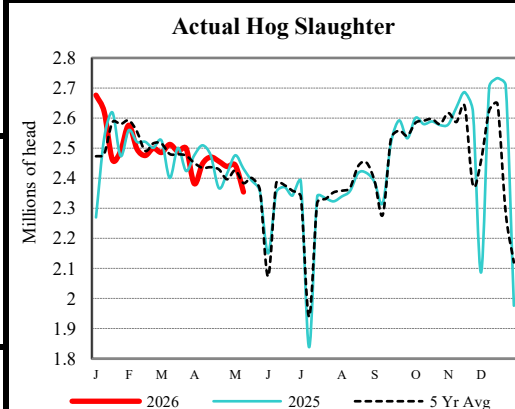

Weighted Average:	*	*
Change from Prior Day:	*	*

WESTERN CORNBELT - AMS 2675/LM HG212:

Weighted Average:	$93.87	*
Change from Prior Day:	*	*

EASTERN CORNBELT - AMS 2675/LM HG210:

Weighted Average:	*	*
Change from Prior Day:	*	*

*Price not reported due to confidentiality.

NATIONAL DAILY PORK REPORT FOB PLANT - AMS 2498/LM PK602:

Carcass Cutout Values		Change:	
Primal Loin	99.11		0.76
Primal Butt	93.97		0.56
Primal Picnic	151.92		1.32
Primal Rib	78.27		1.69
Primal Ham	182.71		(-4.01)
Primal Belly	85.19		2.25
Total Loads	112.14		(-0.99)
Pork Cuts	335.54		
Trim/Process Pork	288.22	Lds	
	47.31	Lds	

DAILY HOG SLAUGHTER UNDER FIS - AMS 3208/SJ_LS710

Today (est)	476,000
Week Ago (est)	484,000
Year Ago (act)	476,768
Week to Date (est)	1,413,000
Same Period Last Week (est)	1,905,000
Same Period Last Year (act)	1,437,837

National Daily Direct Hog Prior Day Report - Slaughtered Swine - AMS 2511/LM HG201

Producer Sold:	NEG	OMF	SPMF	OPA	Total
Head Count	2,793	31,194	122,451	77,458	233,896
Carcass Base Price	93.99	94.96	90.02	90.25	90.73
Average Net Price	93.68	97.45	91.15	91.73	92.12

Negotiated Formula included in total *Price not reported due to confidentiality.

ACTUAL HOG SLAUGHTER UNDER FEDERAL INSPECTION - AMS 3658

For Week ending Saturday, 5/16/2026					
	Head	Percent of Total	Live Weight	Dressed Weight	
Total Hogs	2,354,238		292	218	
Barrows/Gilts	2,291,546	97.3%		216	
Sows	58,210	2.5%		304	
Boars	4,482	0.2%		236	

USDA Livestock, Poultry & Grain Market News
Des Moines, Iowa | PH 515-284-4460
Email: Desm.LPGMN@usda.gov

<https://mymarketnews.ams.usda.gov/viewReport/2872>

[USDA AMS Livestock, Poultry & Grain Market News](#)