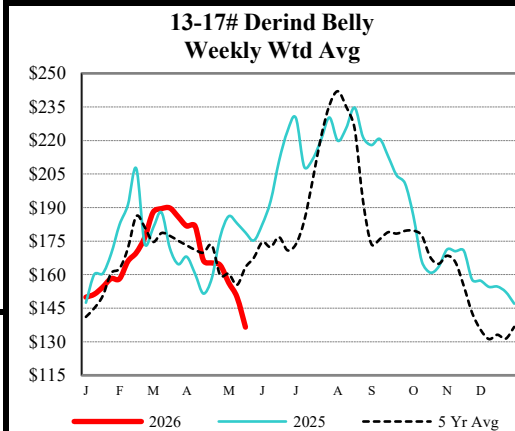

Weighted Average:	*	*
Change from Prior Day:	*	*

WESTERN CORNBELT - AMS 2675/LM HG212:

Weighted Average:	$93.87	*
Change from Prior Day:	*	*

EASTERN CORNBELT - AMS 2675/LM HG210:

Weighted Average:	*	*
Change from Prior Day:	*	*

*Price not reported due to confidentiality.

NATIONAL DAILY PORK REPORT FOB PLANT - AMS 2498/LM PK602:

Carcass Cutout Values		Change:	
Primal Loin	99.11		0.76
Primal Butt	93.97		0.56
Primal Picnic	151.92		1.32
Primal Rib	78.27		1.69
Primal Ham	182.71		(-4.01)
Primal Belly	85.19		2.25
Total Loads	112.14		(-0.99)
Pork Cuts	335.54		
Trim/Process Pork	288.22	Lds	
	47.31	Lds	

DAILY HOG SLAUGHTER UNDER FIS - AMS 3208/SJ_LS710

Today (est)	476,000
Week Ago (est)	484,000
Year Ago (act)	476,768
Week to Date (est)	1,413,000
Same Period Last Week (est)	1,905,000
Same Period Last Year (act)	1,437,837

National Daily Direct Hog Prior Day Report - Slaughtered Swine - AMS 2511/LM HG201

Producer Sold:	NEG	OMF	SPMF	OPA	Total
Head Count	2,793	31,194	122,451	77,458	233,896
Carcass Base Price	93.99	94.96	90.02	90.25	90.73
Average Net Price	93.68	97.45	91.15	91.73	92.12

Negotiated Formula included in total *Price not reported due to confidentiality.

ACTUAL HOG SLAUGHTER UNDER FEDERAL INSPECTION - AMS 3658

For Week ending Saturday, 5/16/2026					
	Head	Percent of Total	Live Weight	Dressed Weight	
Total Hogs	2,354,238		292	218	
Barrows/Gilts	2,291,546	97.3%		216	
Sows	58,210	2.5%		304	
Boars	4,482	0.2%		236	

USDA Livestock, Poultry & Grain Market News
Des Moines, Iowa | PH 515-284-4460
Email: Desm.LPGMN@usda.gov

<https://mymarketnews.ams.usda.gov/viewReport/2872>

[USDA AMS Livestock, Poultry & Grain Market News](#)