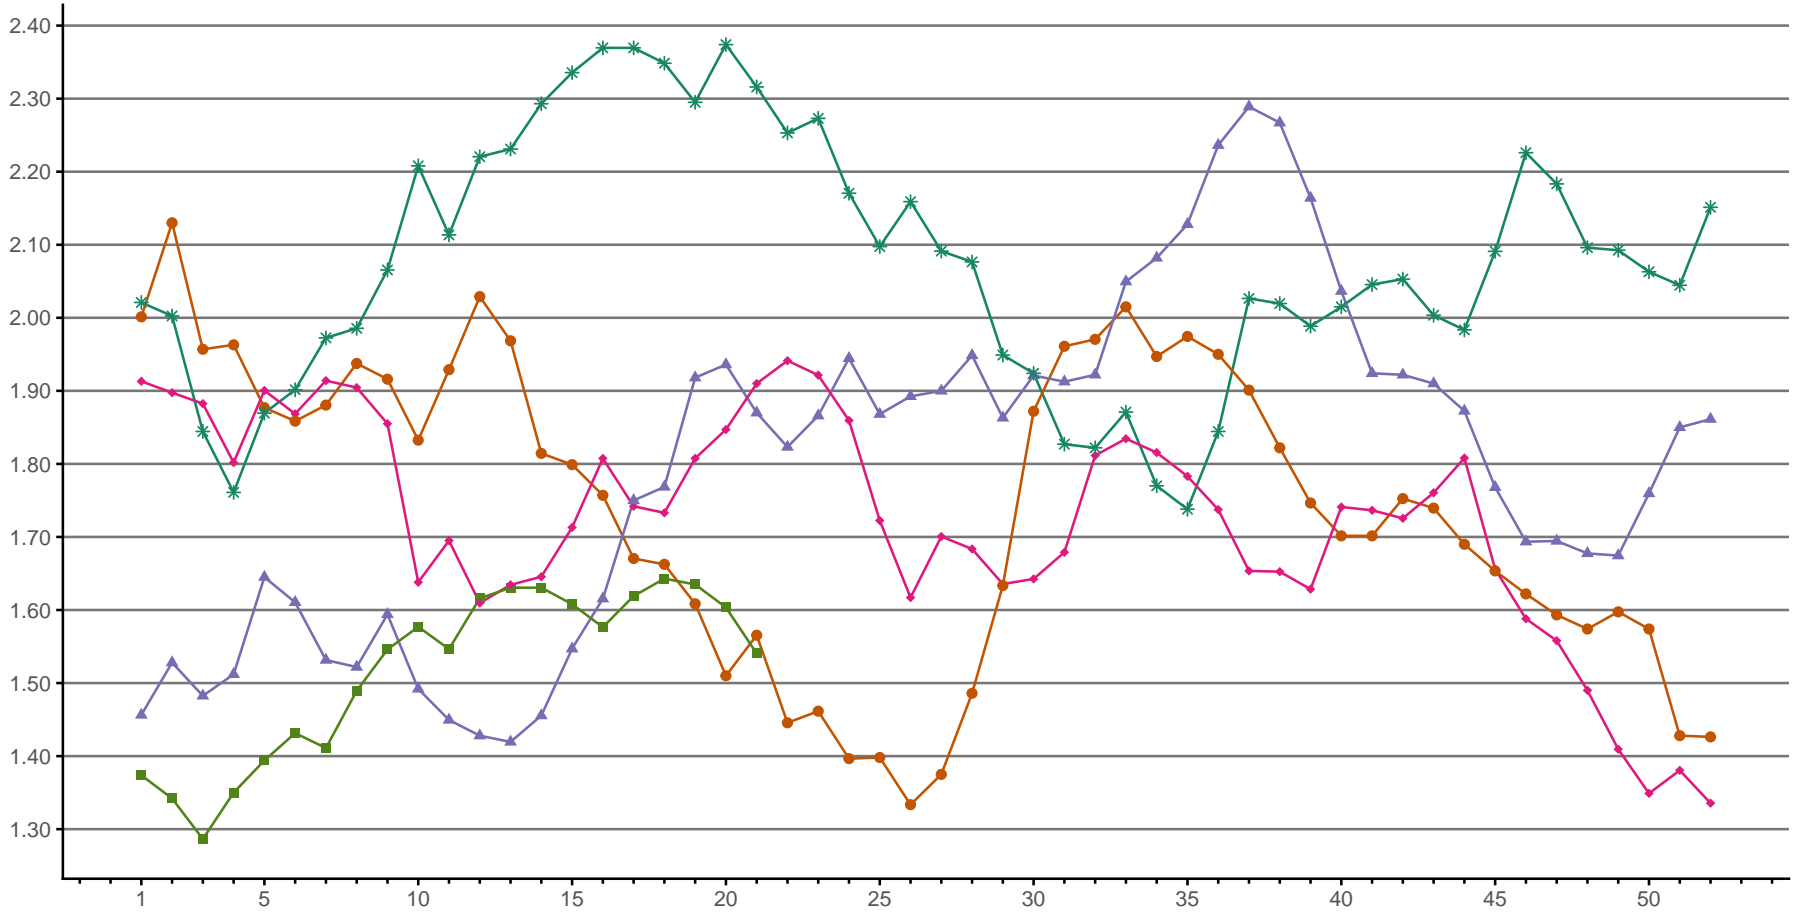

CME Weekly Average Cash Cheddar Cheese 40-lb Blocks Prices

US \$ PER POUND

05/22/2026 GRAPH USDA, DMN; SOURCE CME GROUP
 USDA/AMS Dairy Market News, Madison, Wisconsin
 Dairy Market News website: <https://www.ams.usda.gov/market-news/dairy>

2022 2023 2024 2025 2026