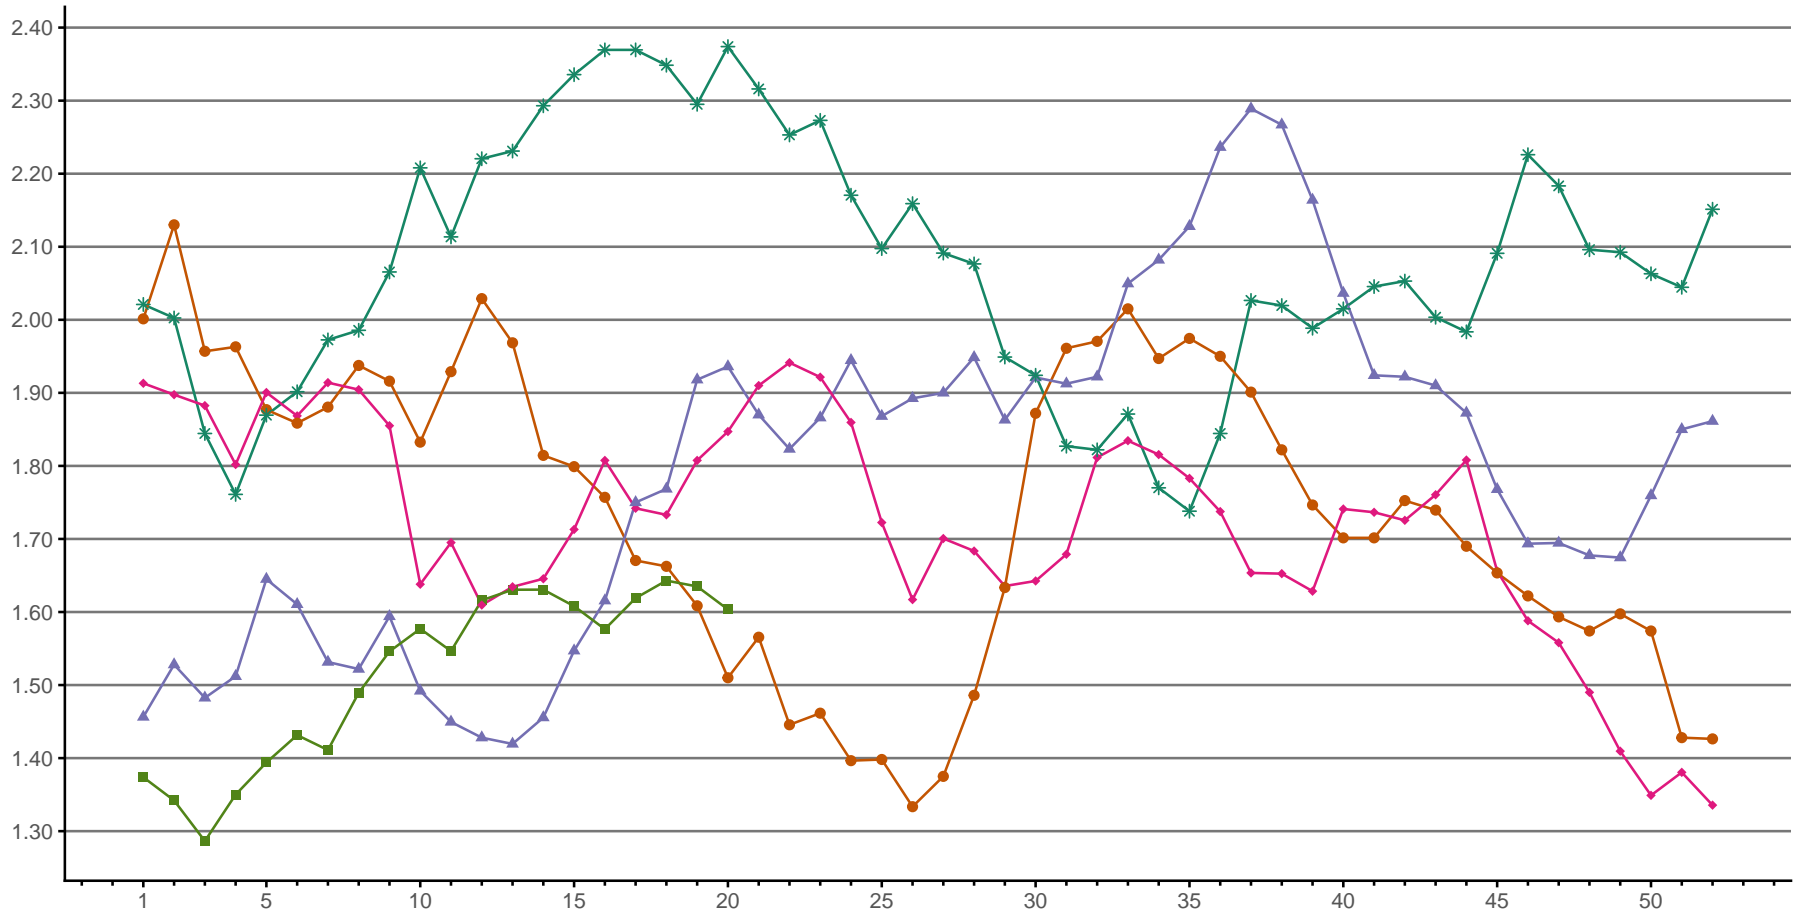

### CME Weekly Average Cash Cheddar Cheese 40-lb Blocks Prices

US \$ PER POUND

05/15/2026 GRAPH USDA, DMN; SOURCE CME GROUP  
 USDA/AMS Dairy Market News, Madison, Wisconsin  
 Dairy Market News website: <https://www.ams.usda.gov/market-news/dairy>

2022 2023 2024 2025 2026