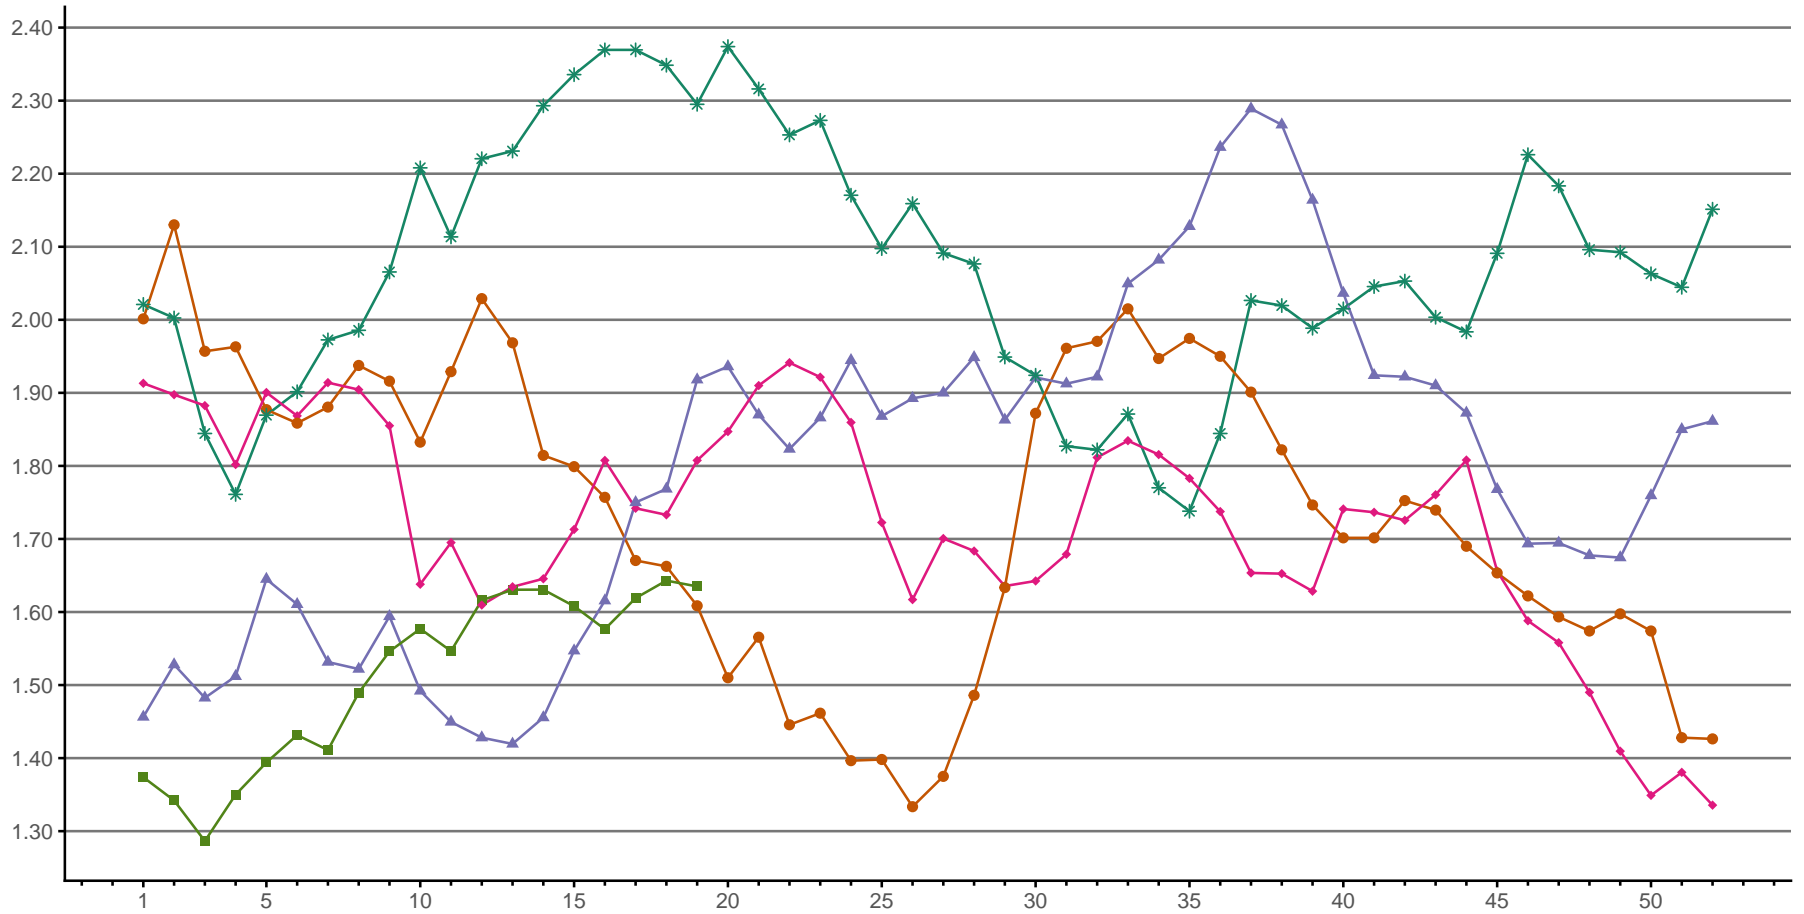

CME Weekly Average Cash Cheddar Cheese 40-lb Blocks Prices

US \$ PER POUND

05/08/2026 GRAPH USDA, DMN; SOURCE CME GROUP
 USDA/AMS Dairy Market News, Madison, Wisconsin
 Dairy Market News website: <https://www.ams.usda.gov/market-news/dairy>

2022 2023 2024 2025 2026