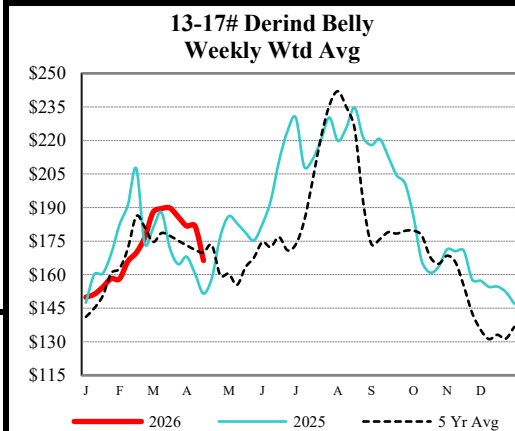

Weighted Average:	*	*
Change from Prior Day:	*	*

[WESTERN CORNBELT - AMS 2675/LM HG12:](#)

Weighted Average:	*	*
Change from Prior Day:	*	*

[EASTERN CORNBELT - AMS 2675/LM HG210:](#)

Weighted Average:	*	$69.47
Change from Prior Day:	*	(-$2.69)

*Price not reported due to confidentiality.

[NATIONAL DAILY PORK REPORT FOB PLANT - AMS 2498/LM PK602:](#)

Carcass Cutout Values		Change:
Primal Loin	97.82	(-0.73)
Primal Butt	88.99	0.24
Primal Picnic	123.04	0.98
Primal Rib	71.93	2.20
Primal Ham	175.29	(-1.08)
Primal Belly	87.61	(-3.23)
Total Loads	134.06	0.41
Pork Cuts	255.36	
Trim/Process Pork	209.99 Lds	
	45.36 Lds	

[DAILY HOG SLAUGHTER UNDER FIS - AMS 3208/SJ_LS710](#)

Today (est)	490,000
Week Ago (est)	491,000
Year Ago (act)	472,935
Week to Date (est)	1,966,000
Same Period Last Week (est)	1,968,000
Same Period Last Year (act)	1,782,068

[National Daily Direct Hog Prior Day Report - Slaughtered Swine - AMS 2511/LM HG201](#)

Producer Sold:	NEG	OMF	SPMF	OPA	Total
Head Count	2,625	26,883	123,321	78,856	231,887
Carcass Base Price	91.01	92.66	90.17	89.30	90.14
Average Net Price	90.57	95.25	91.52	91.22	91.80

Negotiated Formula included in total *Price not reported due to confidentiality.

[ACTUAL HOG SLAUGHTER UNDER FEDERAL INSPECTION - AMS 3658](#)

For Week ending Saturday, 4/11/2026					
	Head	Percent of Total	Live Weight	Dressed Weight	
Total Hogs	2,448,294		294	219	
Barrows/Gilts	2,384,479	97.4%		217	
Sows	58,983	2.4%		304	
Boars	4,832	0.2%		228	

USDA Livestock, Poultry & Grain Market News
Des Moines, Iowa | PH 515-284-4460
Email: Desm.LPGMN@usda.gov

<https://mymarketnews.ams.usda.gov/viewReport/2872>

[USDA AMS Livestock, Poultry & Grain Market News](#)