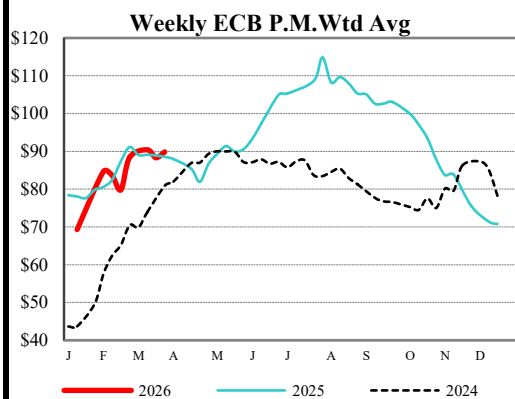

Weighted Average:	*	*
Change from Prior Day:	*	*

[WESTERN CORNBELT - AMS 2675/LM HG12:](#)

Weighted Average:	*	*
Change from Prior Day:	*	*

[EASTERN CORNBELT - AMS 2675/LM HG210:](#)

Weighted Average:	*	$69.47
Change from Prior Day:	*	(-$2.69)

*Price not reported due to confidentiality.

[NATIONAL DAILY PORK REPORT FOB PLANT - AMS 2498/LM PK602:](#)

Carcass Cutout Values		Change:
Primal Loin	97.82	(-0.73)
Primal Butt	88.99	0.24
Primal Picnic	123.04	0.98
Primal Rib	71.93	2.20
Primal Ham	175.29	(-1.08)
Primal Belly	87.61	(-3.23)
Total Loads	134.06	0.41
Pork Cuts	255.36	
Trim/Process Pork	209.99 Lds	
	45.36 Lds	

[DAILY HOG SLAUGHTER UNDER FIS - AMS 3208/SJ_LS710](#)

Today (est)	490,000
Week Ago (est)	491,000
Year Ago (act)	472,935
Week to Date (est)	1,966,000
Same Period Last Week (est)	1,968,000
Same Period Last Year (act)	1,782,068

[National Daily Direct Hog Prior Day Report - Slaughtered Swine - AMS 2511/LM HG201](#)

Producer Sold:	NEG	OMF	SPMF	OPA	Total
Head Count	2,625	26,883	123,321	78,856	231,887
Carcass Base Price	91.01	92.66	90.17	89.30	90.14
Average Net Price	90.57	95.25	91.52	91.22	91.80

Negotiated Formula included in total *Price not reported due to confidentiality.

[ACTUAL HOG SLAUGHTER UNDER FEDERAL INSPECTION - AMS 3658](#)

For Week ending Saturday, 4/11/2026					
	Head	Percent of Total	Live Weight	Dressed Weight	
Total Hogs	2,448,294		294	219	
Barrows/Gilts	2,384,479	97.4%		217	
Sows	58,983	2.4%		304	
Boars	4,832	0.2%		228	

USDA Livestock, Poultry & Grain Market News
Des Moines, Iowa | PH 515-284-4460
Email: Desm.LPGMN@usda.gov

<https://mymarketnews.ams.usda.gov/viewReport/2872>

[USDA AMS Livestock, Poultry & Grain Market News](#)