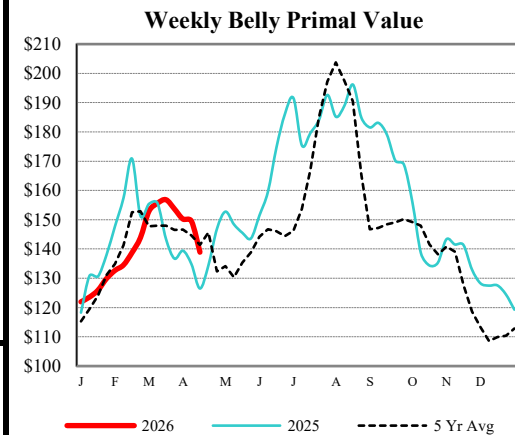

Weighted Average:	*	\$69.47
Change from Prior Day:	*	(-\$2.69)

*Price not reported due to confidentiality.

[NATIONAL DAILY PORK REPORT FOB PLANT - AMS 2498/LM PK602:](#)

Carcass Cutout Values		Change:
Primal Loin	97.82	(-0.73)
Primal Butt	88.99	0.24
Primal Picnic	123.04	0.98
Primal Rib	71.93	2.20
Primal Ham	175.29	(-1.08)
Primal Belly	87.61	(-3.23)
Total Loads	134.06	0.41
Pork Cuts	255.36	
Trim/Process Pork	209.99 Lds	
	45.36 Lds	

[DAILY HOG SLAUGHTER UNDER FIS - AMS 3208/SJ_LS710](#)

Today (est)	490,000
Week Ago (est)	491,000
Year Ago (act)	472,935
Week to Date (est)	1,966,000
Same Period Last Week (est)	1,968,000
Same Period Last Year (act)	1,782,068

[National Daily Direct Hog Prior Day Report - Slaughtered Swine - AMS 2511/LM HG201](#)

Producer Sold:	NEG	OMF	SPMF	OPA	Total
Head Count	2,625	26,883	123,321	78,856	231,887
Carcass Base Price	91.01	92.66	90.17	89.30	90.14
Average Net Price	90.57	95.25	91.52	91.22	91.80

Negotiated Formula included in total *Price not reported due to confidentiality.

[ACTUAL HOG SLAUGHTER UNDER FEDERAL INSPECTION - AMS 3658](#)

For Week ending Saturday, 4/11/2026					
	Head	Percent of Total	Live Weight	Dressed Weight	
Total Hogs	2,448,294		294	219	
Barrows/Gilts	2,384,479	97.4%		217	
Sows	58,983	2.4%		304	
Boars	4,832	0.2%		228	