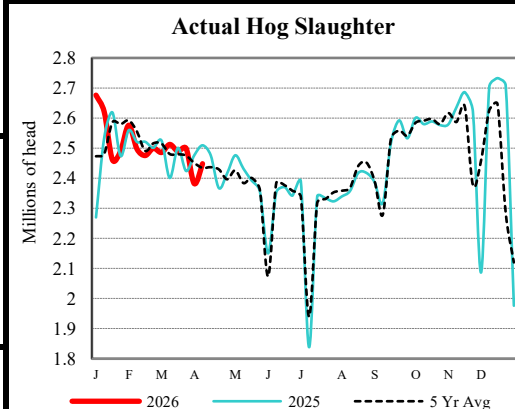

Weighted Average:	*	\$69.47
Change from Prior Day:	*	(-\$2.69)

*Price not reported due to confidentiality.

[NATIONAL DAILY PORK REPORT FOB PLANT - AMS 2498/LM PK602:](#)

Carcass Cutout Values		Change:
Primal Loin	97.82	(-0.73)
Primal Butt	88.99	0.24
Primal Picnic	123.04	0.98
Primal Rib	71.93	2.20
Primal Ham	175.29	(-1.08)
Primal Belly	87.61	(-3.23)
Total Loads	134.06	0.41
Pork Cuts	255.36	
Trim/Process Pork	209.99 Lds	
	45.36 Lds	

[DAILY HOG SLAUGHTER UNDER FIS - AMS 3208/SJ_LS710](#)

Today (est)	490,000
Week Ago (est)	491,000
Year Ago (act)	472,935
Week to Date (est)	1,966,000
Same Period Last Week (est)	1,968,000
Same Period Last Year (act)	1,782,068

[National Daily Direct Hog Prior Day Report - Slaughtered Swine - AMS 2511/LM HG201](#)

Producer Sold:	NEG	OMF	SPMF	OPA	Total
Head Count	2,625	26,883	123,321	78,856	231,887
Carcass Base Price	91.01	92.66	90.17	89.30	90.14
Average Net Price	90.57	95.25	91.52	91.22	91.80

Negotiated Formula included in total *Price not reported due to confidentiality.

[ACTUAL HOG SLAUGHTER UNDER FEDERAL INSPECTION - AMS 3658](#)

For Week ending Saturday, 4/11/2026					
	Head	Percent of Total	Live Weight	Dressed Weight	
Total Hogs	2,448,294		294	219	
Barrows/Gilts	2,384,479	97.4%		217	
Sows	58,983	2.4%		304	
Boars	4,832	0.2%		228	