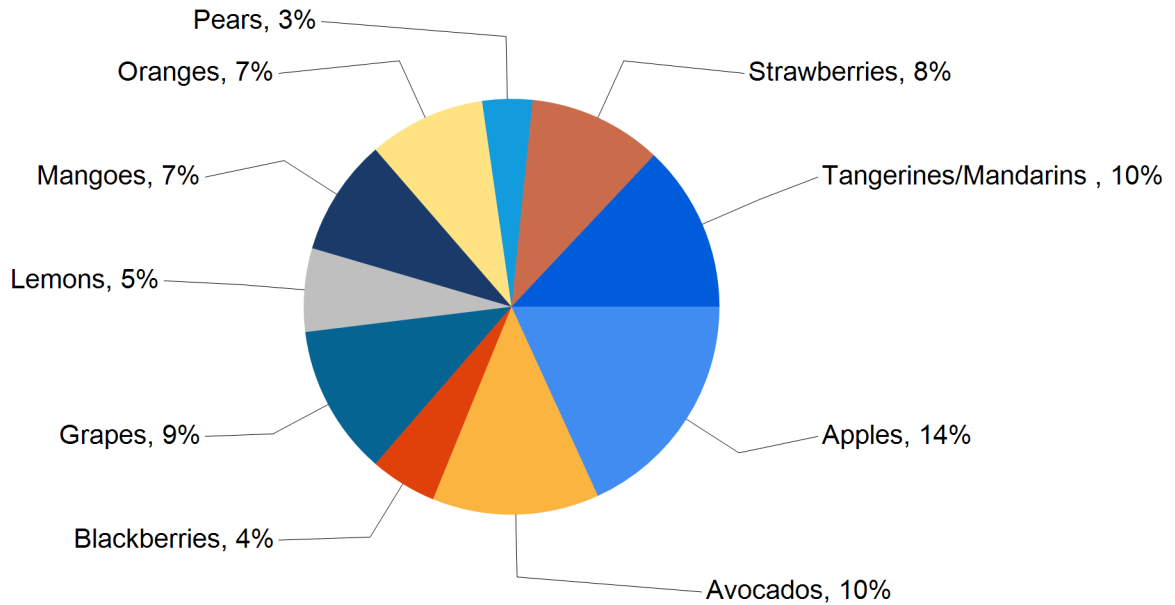

Total ad numbers this week were 245,848, a 6% decrease from last week's total of 262,308. The total for the same week last year was 22% higher at 313,925. The total number of ads broken out by commodity groups: fruit 136,165 (55%), onions and potatoes 23,743 (10%), vegetables 78,832 (32%), herbs 1,623, ornamentals 1,281, hemp 3,174, and honey 2,653. The number of ads for organic produce was 32,151, 13% of total ads.

### Top 5 Commodities Featured This Week

### Top 10 Commodities as Percentage of Total Conventional Ads

### Top 10 Commodities as Percentage of Total Organic Ads

Wtd Avg - Simple weighted average

Top 10 Fruits as Percentage of Total Fruit Ads

Top 10 Vegetables as Percentage of Total Vegetable Ads Including Onions and Potatoes