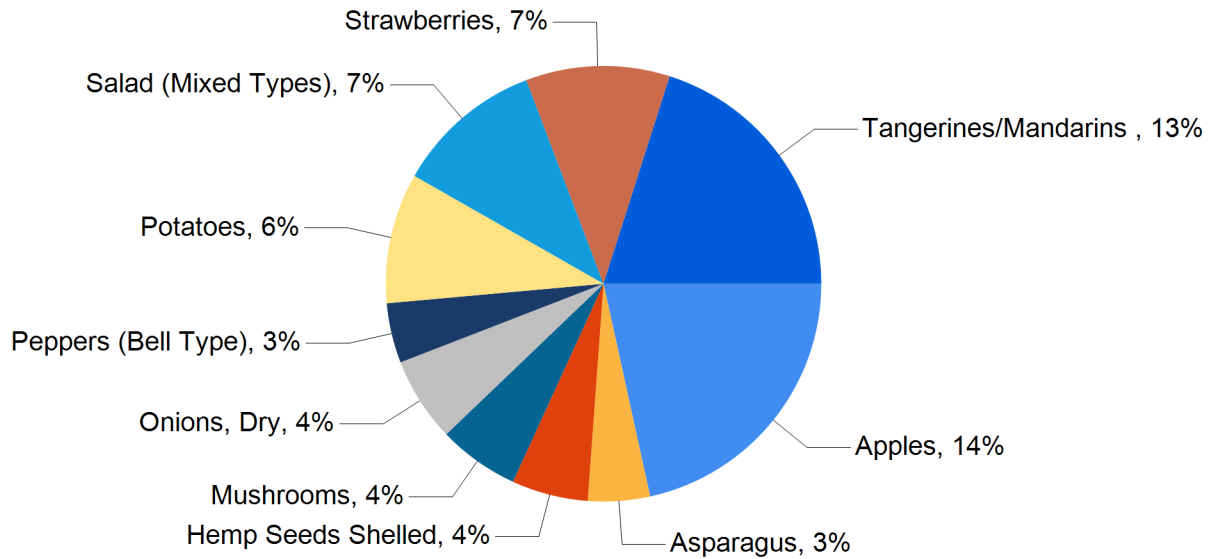

Top 10 Fruits as Percentage of Total Fruit Ads

Top 10 Commodities as Percentage of Total Organic Ads

Wtd Avg - Simple weighted average