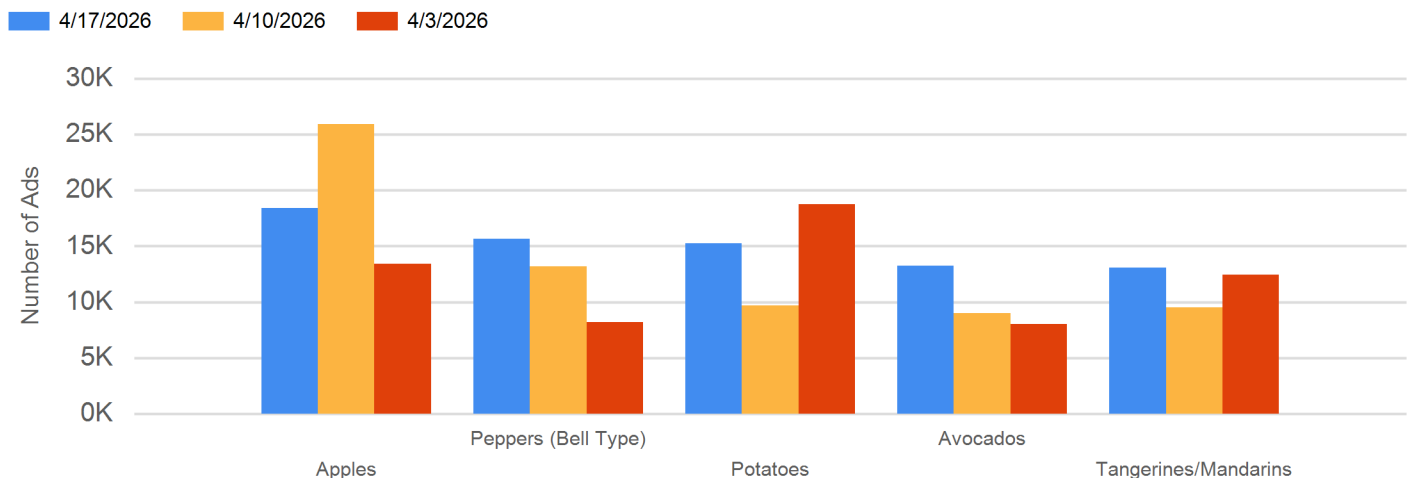

Total ad numbers this week were 245,848, a 6% decrease from last week's total of 262,308. The total for the same week last year was 22% higher at 313,925. The total number of ads broken out by commodity groups: fruit 136,165 (55%), onions and potatoes 23,743 (10%), vegetables 78,832 (32%), herbs 1,623, ornamentals 1,281, hemp 3,174, and honey 2,653. The number of ads for organic produce was 32,151, 13% of total ads.

The following are the prices of major advertised items (3,000 plus ads) this week, compared to the same week last year. Significant increases in price for fruit this week included white seedless grapes (per lb.) at 27% and pineapples (each) at 32%. Significant decreases included avocados at 38%, organic tangerines (2 lb. bag) at 21%, blackberries (5.6-6 oz. package) at 16%, round mangos at 16%, lemons (2 lb. bag) at 14%, raspberries (6 oz. packages) at 10%. Significant changes in price for onions and potatoes this week included only an 18% decrease for Russet potatoes (5 lb. bag). There were no significant increases nor decreases in price for vegetables this week.

Top 5 Commodities Featured This Week