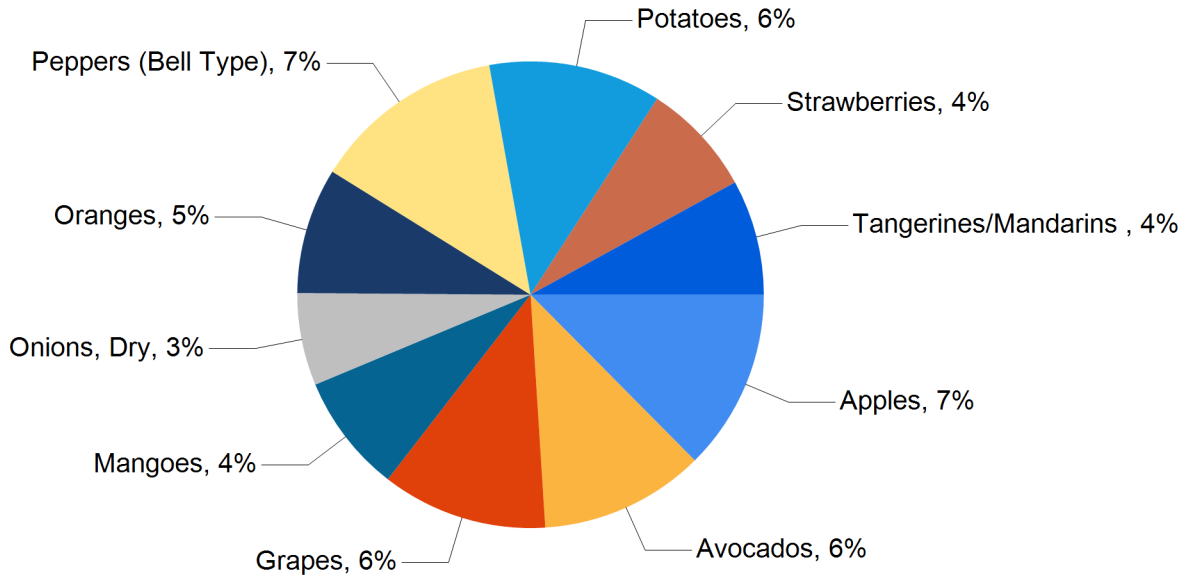

Top 10 Commodities as Percentage of Total Conventional Ads