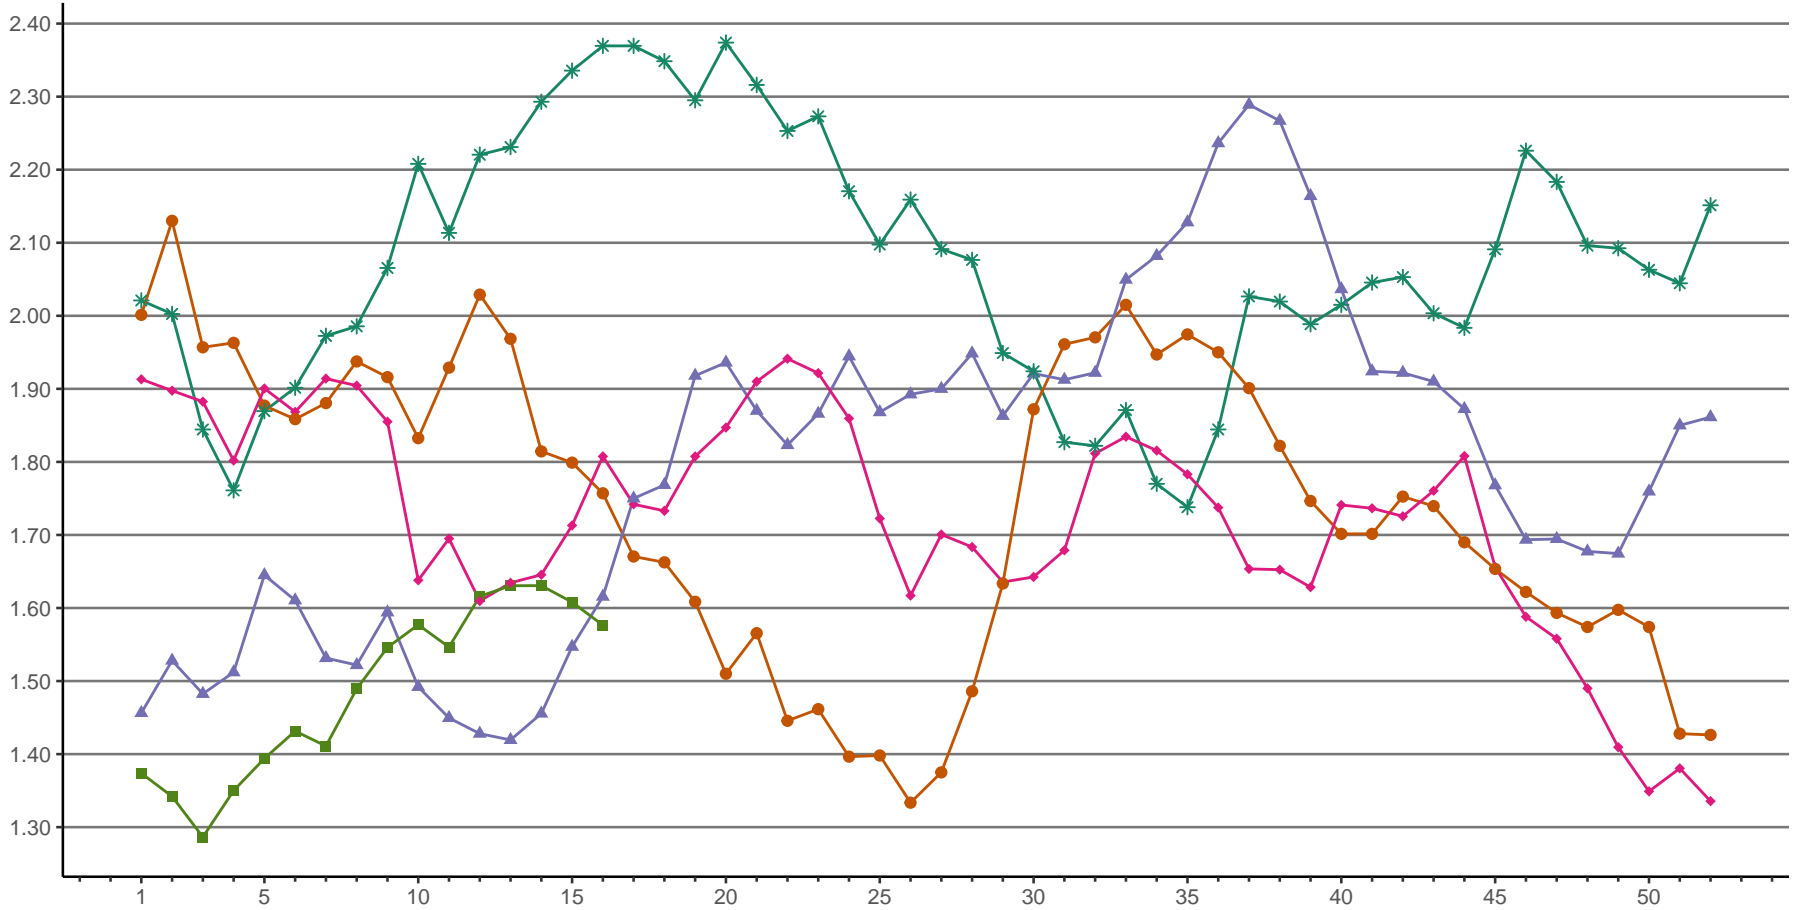

CME Weekly Average Cash Cheddar Cheese 40-lb Blocks Prices

US \$ PER POUND

04/17/2026 GRAPH USDA, DMN; SOURCE CME GROUP
 USDA/AMS Dairy Market News, Madison, Wisconsin
 Dairy Market News website: <https://www.ams.usda.gov/market-news/dairy>

2022 2023 2024 2025 2026