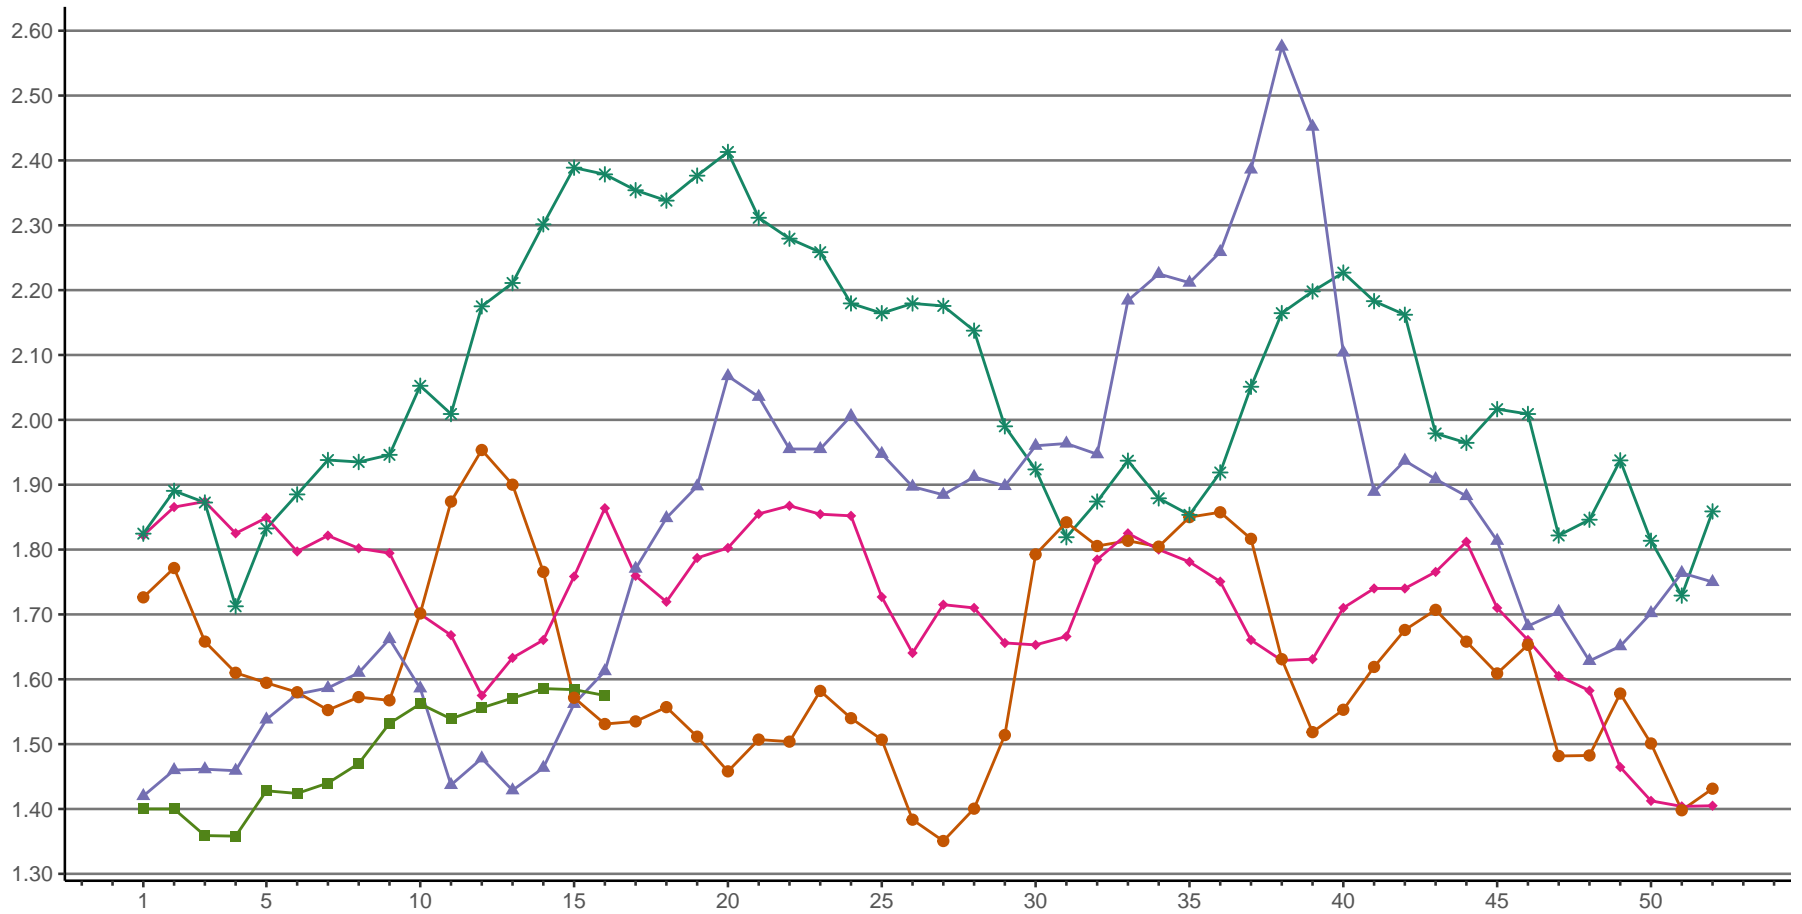

### CME Weekly Average Cash Cheddar Cheese 500-lb Barrels Prices

US \$ PER POUND

04/17/2026 GRAPH USDA, DMN; SOURCE CME GROUP  
 USDA/AMS Dairy Market News, Madison, Wisconsin  
 Dairy Market News website: <https://www.ams.usda.gov/market-news/dairy>

2022 2023 2024 2025 2026