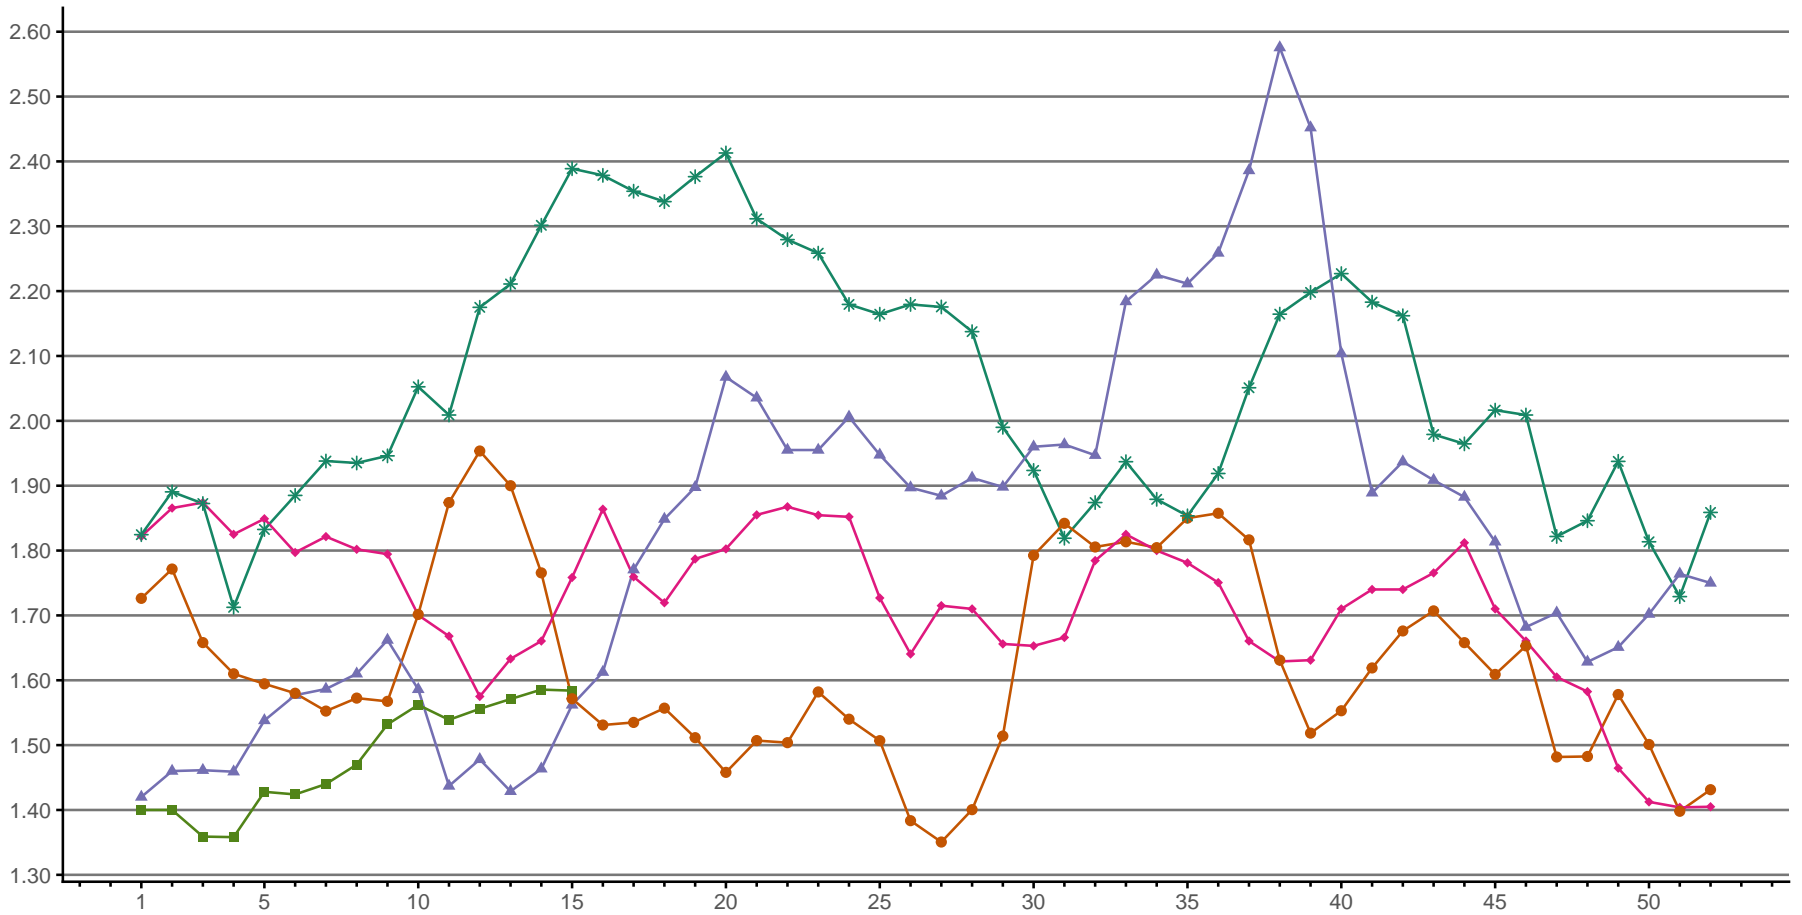

### CME Weekly Average Cash Cheddar Cheese 500-lb Barrels Prices

US \$ PER POUND

04/10/2026 GRAPH USDA, DMN; SOURCE CME GROUP  
 USDA/AMS Dairy Market News, Madison, Wisconsin  
 Dairy Market News website: <https://www.ams.usda.gov/market-news/dairy>

2022 2023 2024 2025 2026