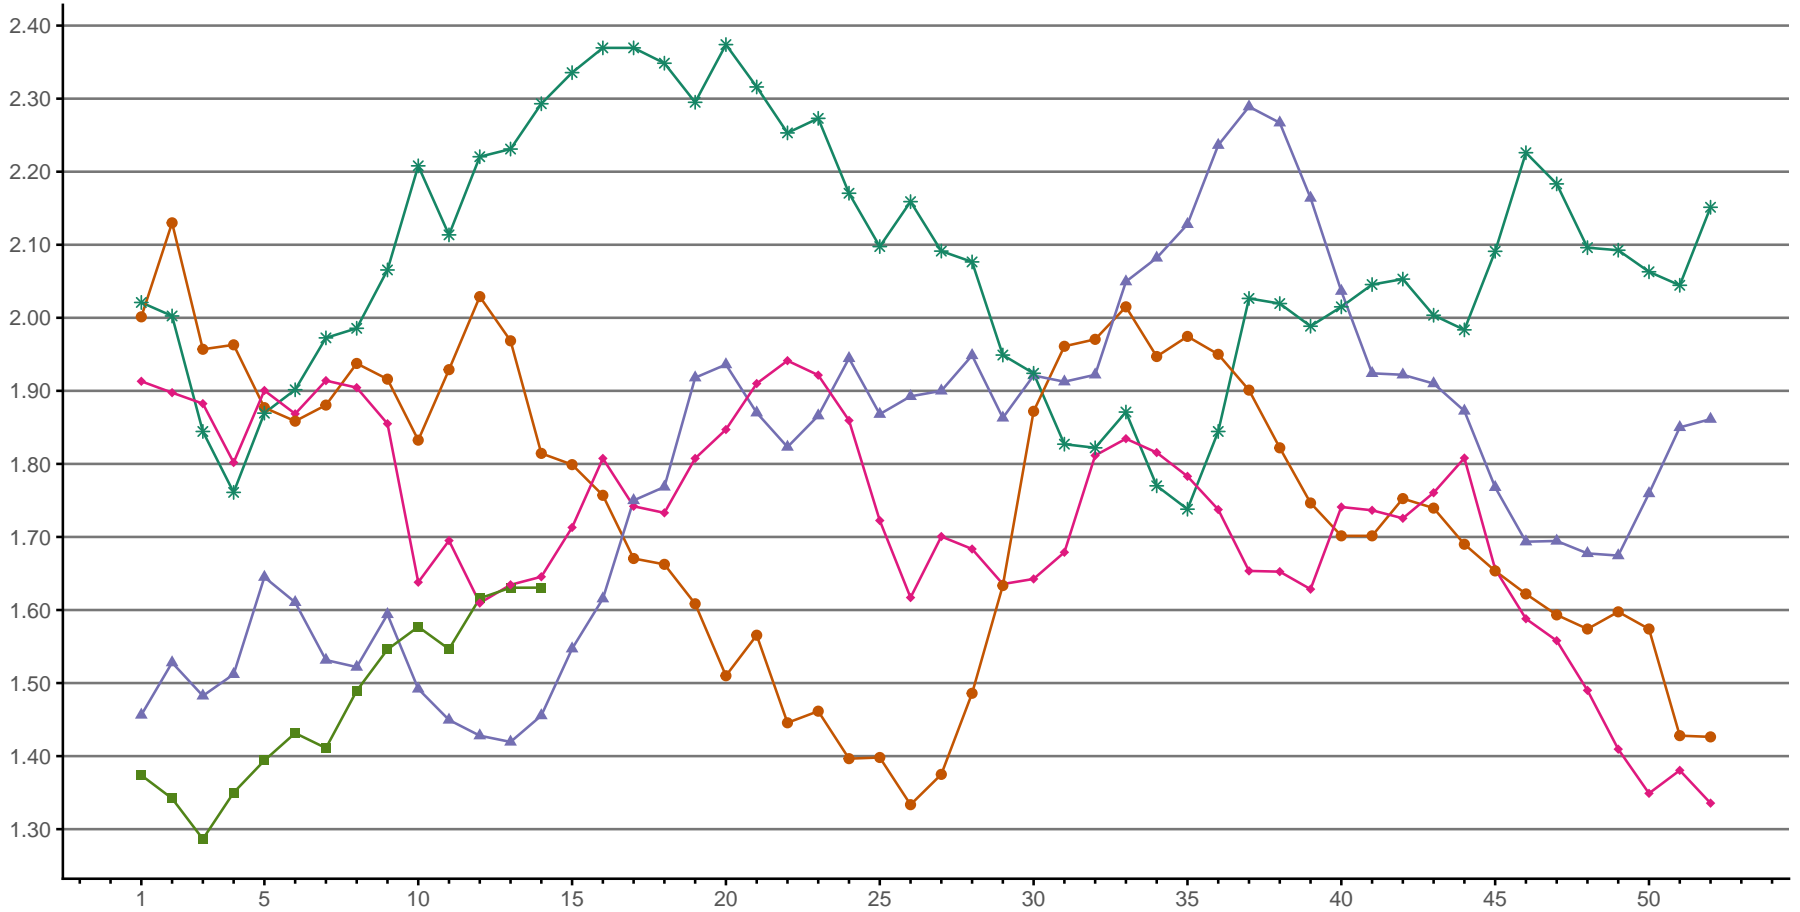

### CME Weekly Average Cash Cheddar Cheese 40-lb Blocks Prices

US \$ PER POUND

04/03/2026 GRAPH USDA, DMN; SOURCE CME GROUP  
 USDA/AMS Dairy Market News, Madison, Wisconsin  
 Dairy Market News website: <https://www.ams.usda.gov/market-news/dairy>

2022 2023 2024 2025 2026